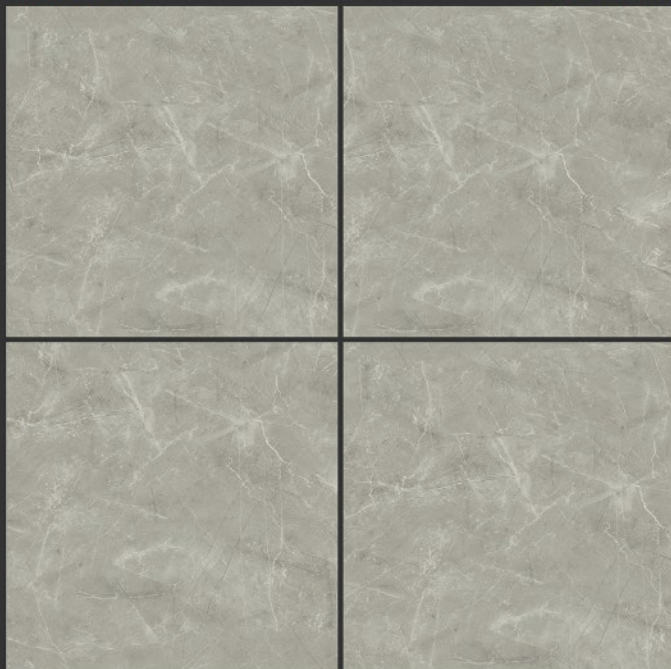

MATT FINISH

**PGVT
800x800MM**