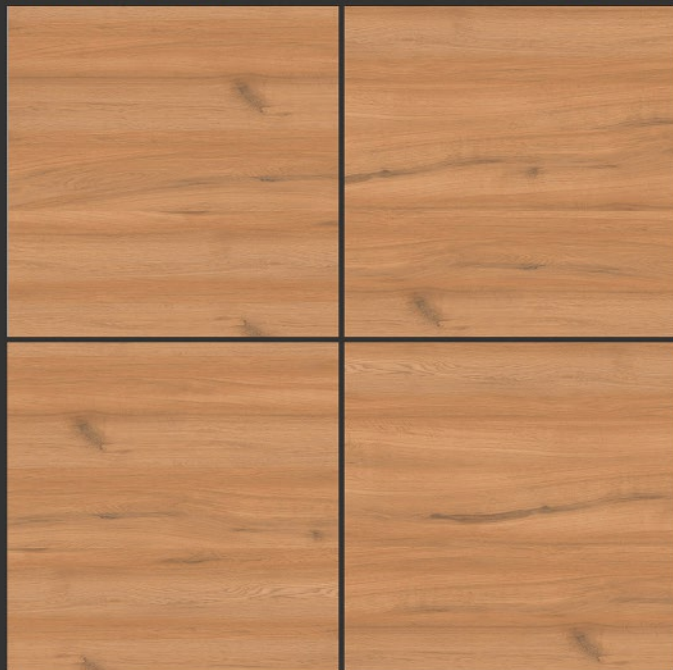

Barkly Scarlet

SOFT RUSTIC FINISH

**PGVT
800x800MM**

Epoca Carrot

SOFT RUSTIC FINISH

PGVT
800x800MM

Epoca Mist

SOFT RUSTIC FINISH