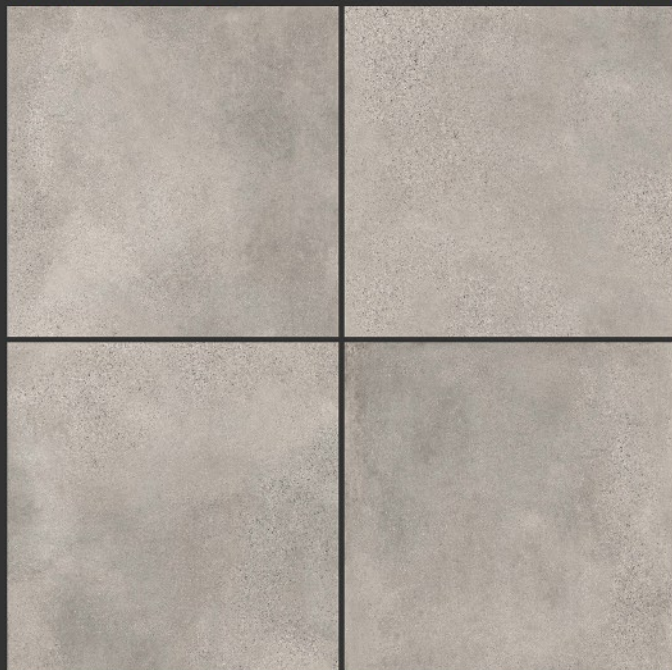

SIALY ANTRAATE

SOFT RUSTIC FINISH

**PGVT
800x800MM**

SIALY GREY

SOFT RUSTIC FINISH

**PGVT
800x800MM**

SIALY WHITE

SOFT RUSTIC FINISH