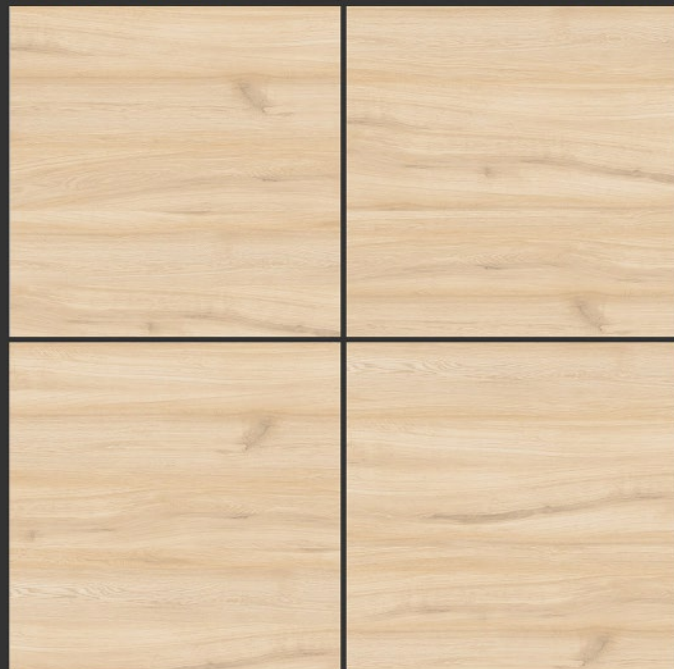

Barkly Scarlet

SOFT RUSTIC FINISH

**PGVT
800x800MM**

Epoca Carrot

SOFT RUSTIC FINISH

PGVT
800x800MM

Epoca Mist

SOFT RUSTIC FINISH