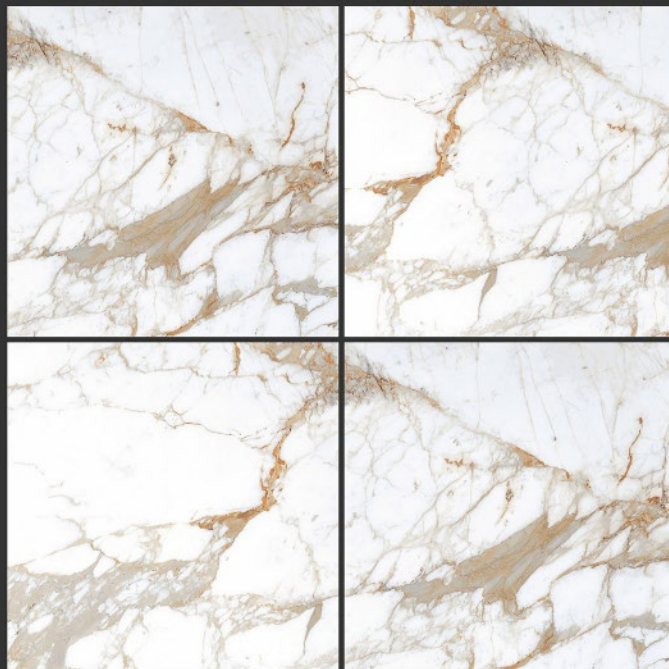

RUSTIC FINISH

PGVT
800x800MM