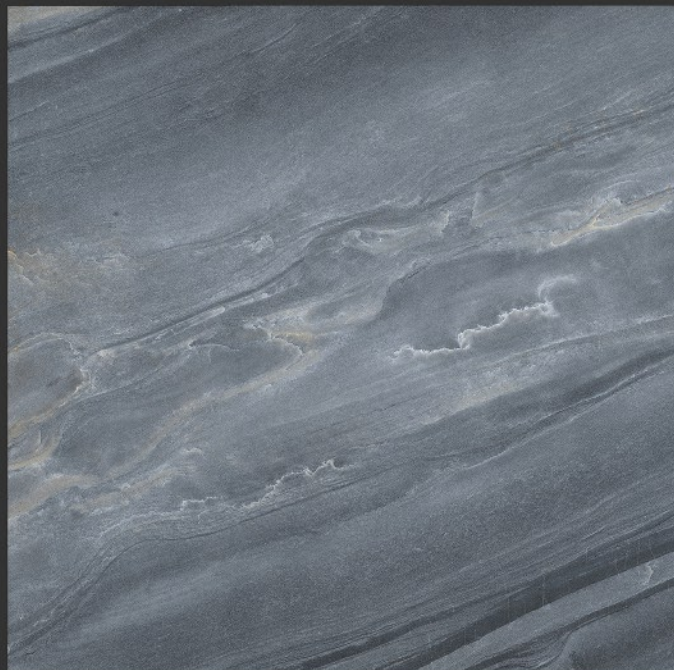

RUSTIC FINISH

**PGVT
800x800MM**

Brasil Black

RUSTIC FINISH

**PGVT
800x800MM**

Illusion Natural

RUSTIC FINISH

**PGVT
800x800MM**