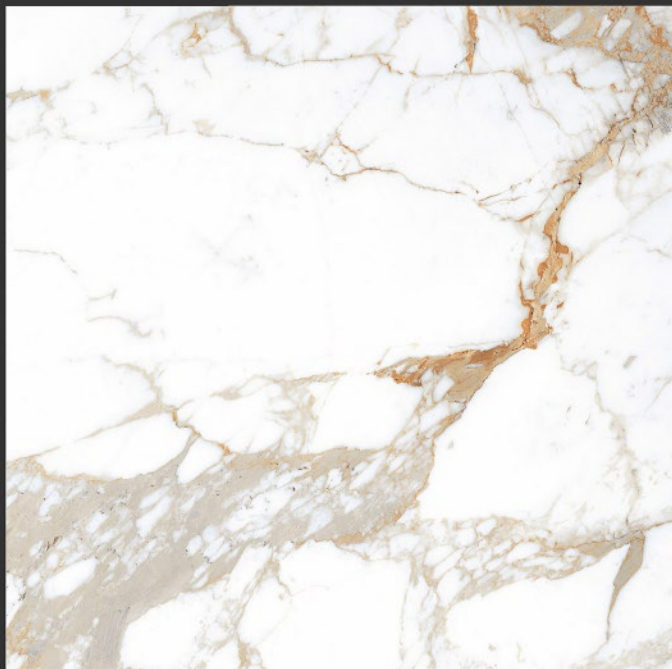

**PGVT
800x800MM**

LIME DUSTY GREY

RUSTIC FINISH

**PGVT
800x800MM**

Plazzo Grey

RUSTIC FINISH

PGVT
800x800MM

Roman Brown