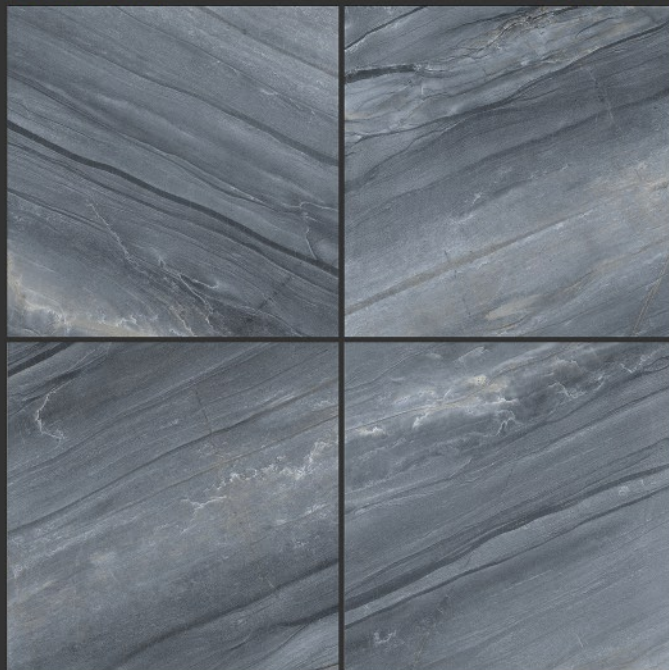

RUSTIC FINISH

**PGVT
800x800MM**

Brasil Black

RUSTIC FINISH

**PGVT
800x800MM**

Illusion Natural

RUSTIC FINISH

**PGVT
800x800MM**