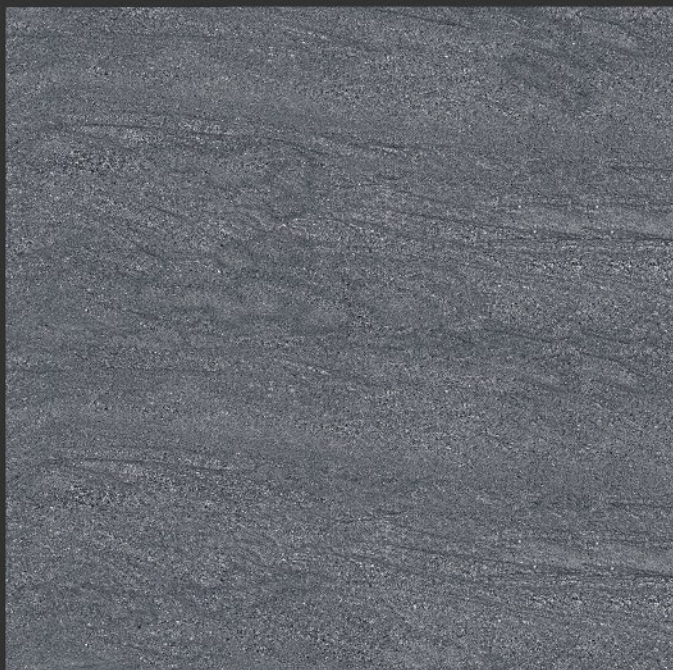

SILEX GRIS

RUSTIC FINISH

**PGVT
800x800MM**

WILLYAM BIANCO

RUSTIC FINISH

PGVT
800x800MM

WILLYAM NERO

RUSTIC FINISH