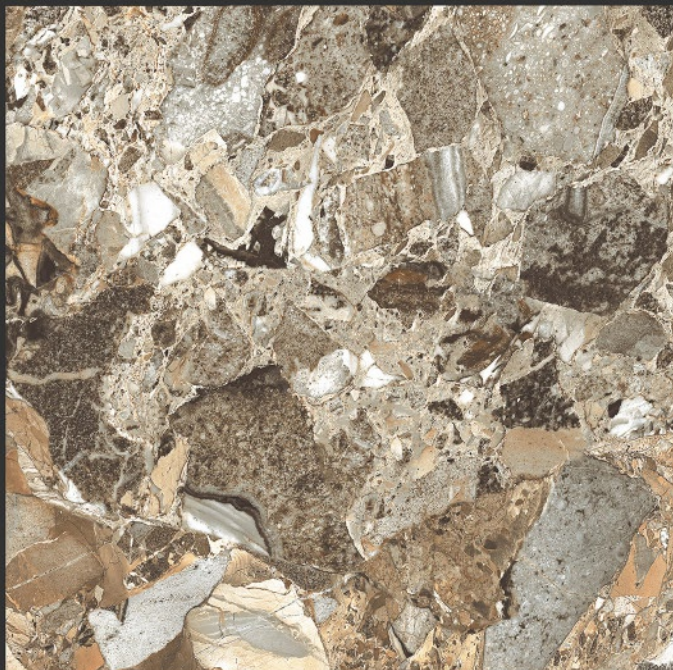

PGVT  
800x800MM

**Marco Polo**

**HIGH-GLOSS FINISH**

**PGVT  
800x800MM**

**Emperador Domas**

**HIGH-GLOSS FINISH**

**PGVT  
800x800MM**

**GLITZ GOLDEN PORTORO**