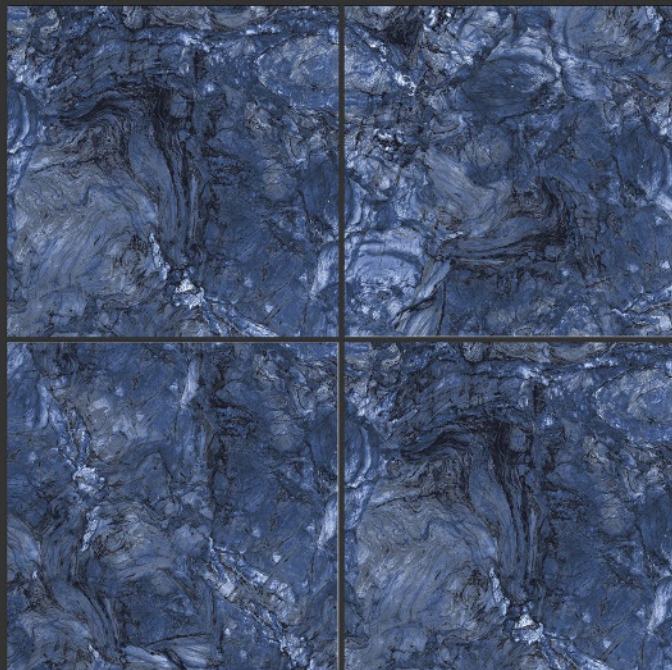

**PGVT  
800x800MM**

**PALISENDRA BLUE**

**HIGH-GLOSS FINISH**

**PGVT  
800x800MM**

**PANELA NIGHT**

**HIGH-GLOSS FINISH**

**PGVT  
800x800MM**

**GALAXY BRUNO**