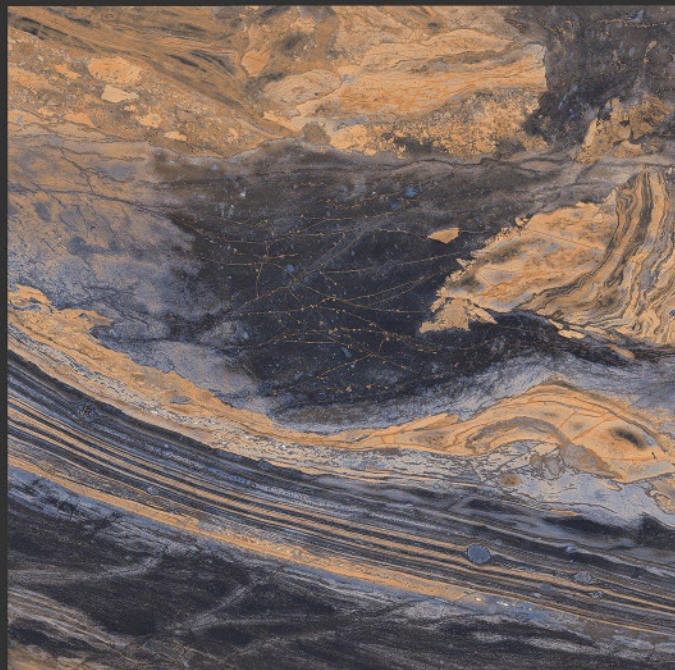

PANELA NIGHT