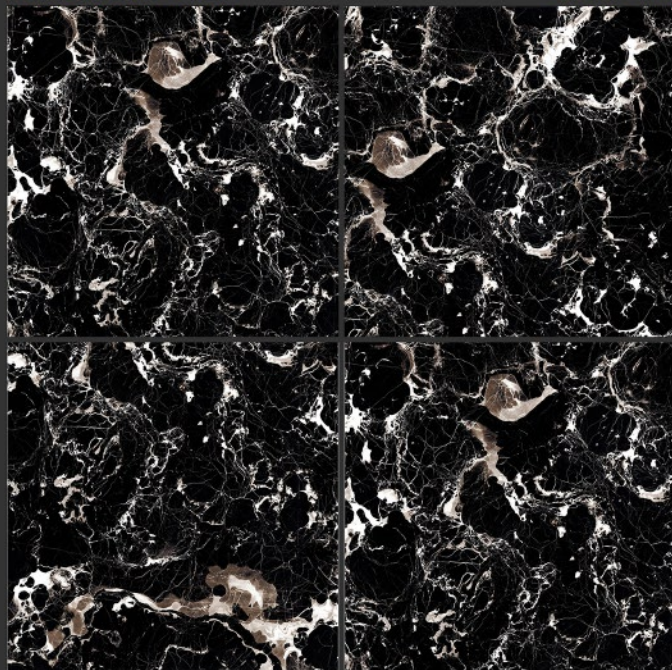

Ocean\_Black

HIGH GLOSSY FINISH

PGVT  
800x800MM

**Regal Emperador**

**HIGH GLOSSY FINISH**

**PGVT  
800x800MM**

**ULTIMATE AGATE NATURAL**

**HIGH-GLOSS FINISH**