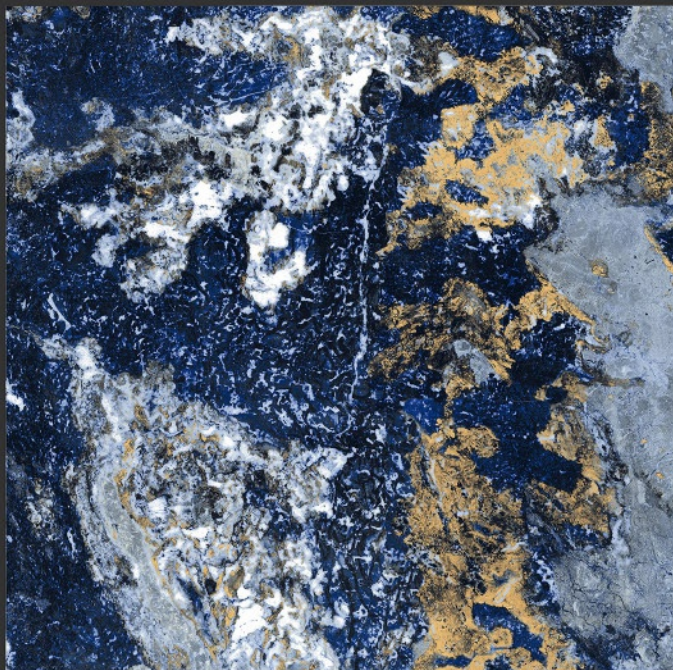

**PGVT  
800x800MM**

**KENYA NERO**

**HIGH-GLOSS FINISH**

**PGVT  
800x800MM**

AP 45

HIGH-GLOSS FINISH

PGVT  
800x800MM

**AP 46**