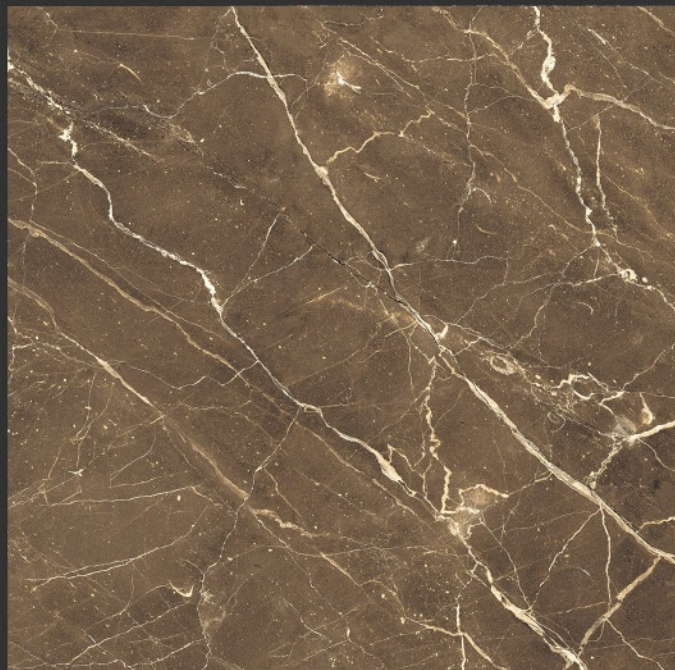

ATHENA COTTO