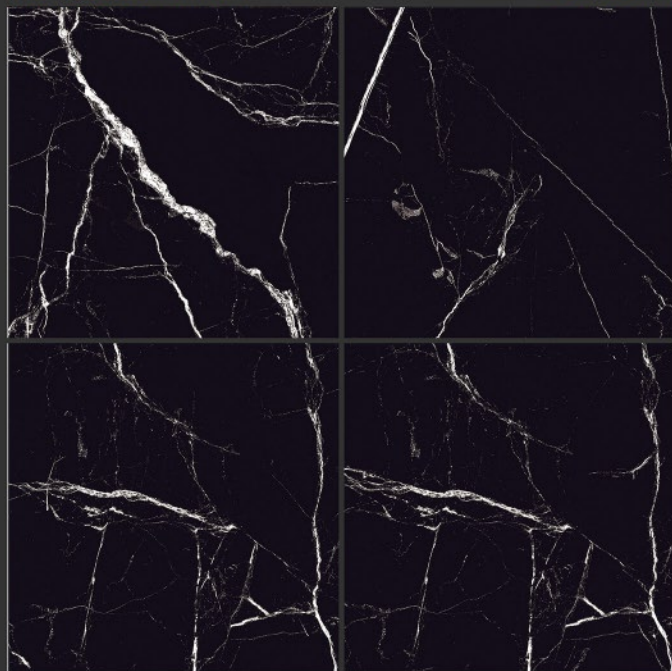

HIGH GLOSSY FINISH

**PGVT
800x800MM**