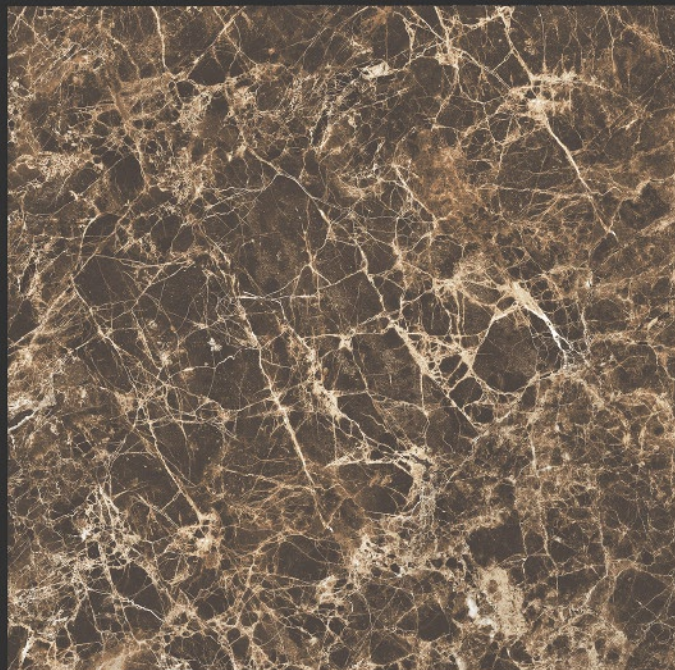

Ocean\_Black

HIGH GLOSSY FINISH

PGVT  
800x800MM

**Regal Emperador**

**HIGH GLOSSY FINISH**

**PGVT  
800x800MM**

**ULTIMATE AGATE NATURAL**

**HIGH-GLOSS FINISH**