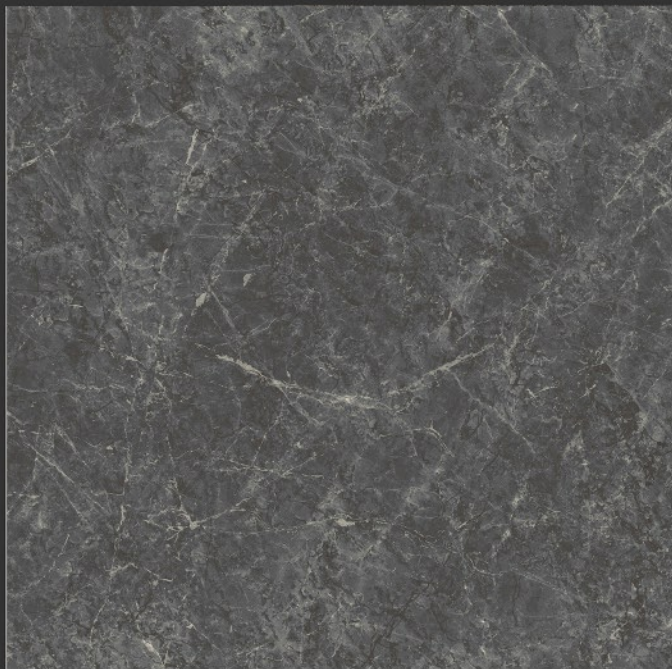

DIVINA EMPERADOR BLACK-C