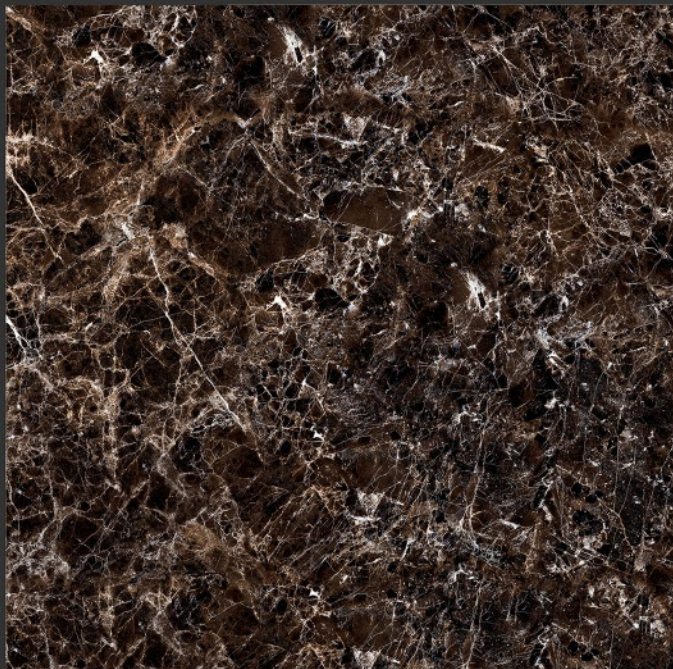

**PGVT  
800x800MM**

**KENYA NERO**

**HIGH-GLOSS FINISH**

**PGVT  
800x800MM**

AP 45

HIGH-GLOSS FINISH

PGVT  
800x800MM

**AP 46**