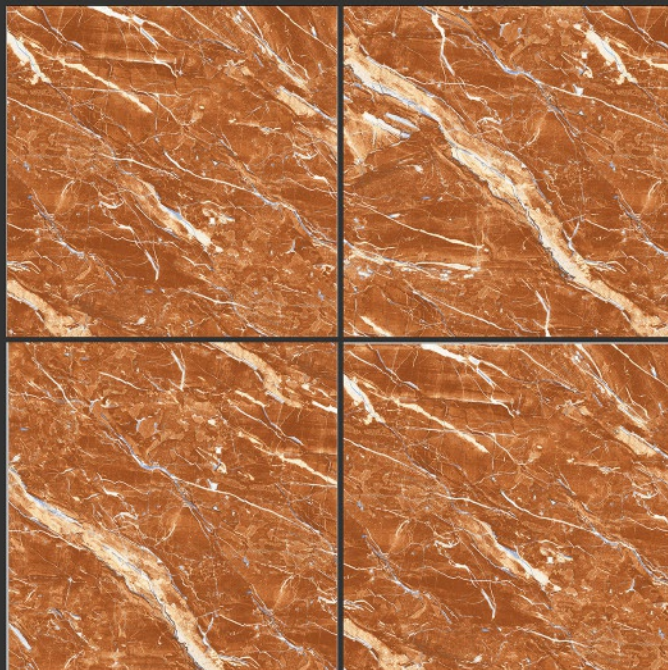

HIGH-GLOSS FINISH

**PGVT
800x800MM**