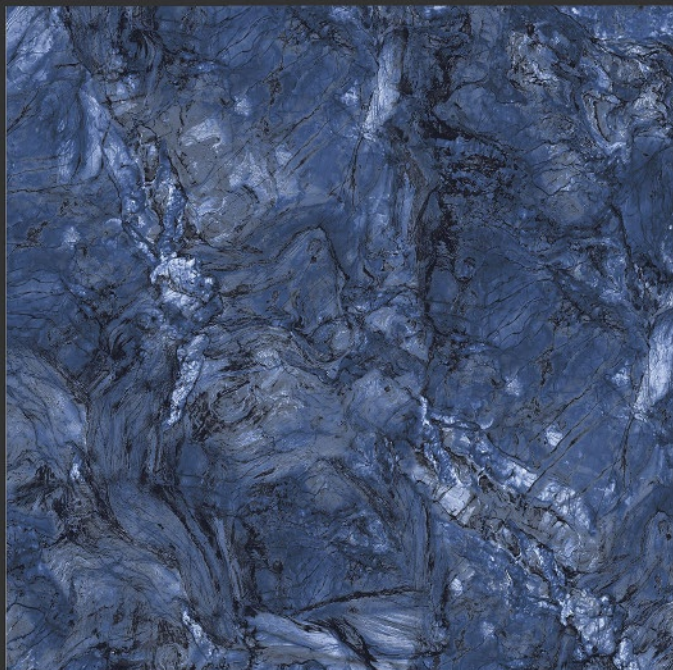

PALISENDRA BLUE