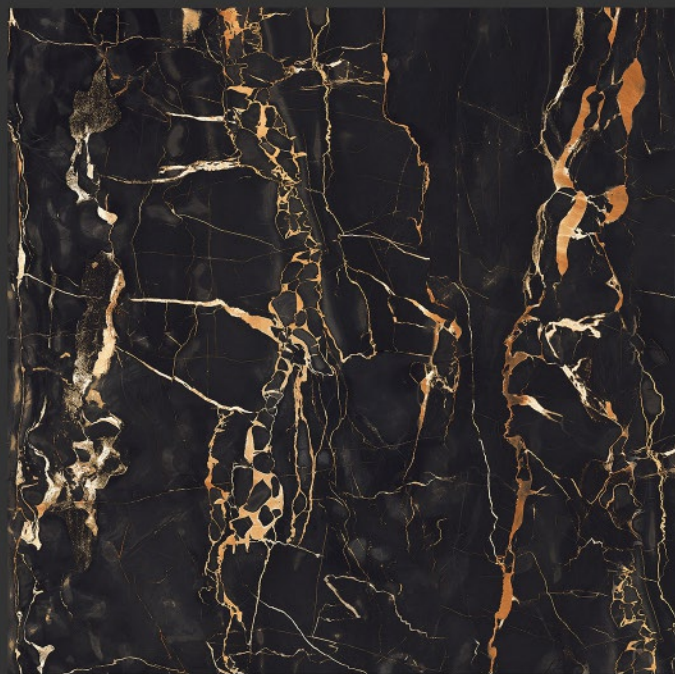

PGVT  
800x800MM

**Marco Polo**

**HIGH-GLOSS FINISH**

**PGVT  
800x800MM**

**Emperador Domas**

**HIGH-GLOSS FINISH**

**PGVT  
800x800MM**

**GLITZ GOLDEN PORTORO**