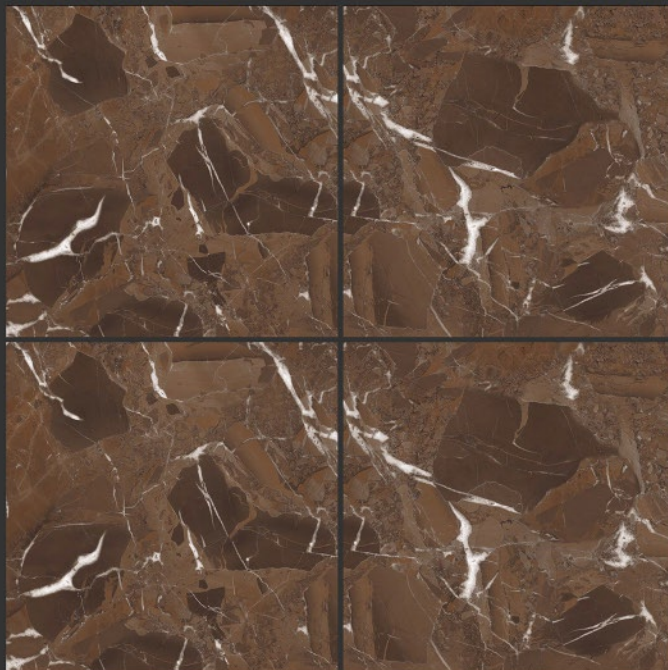

**PGVT  
800x800MM**

**SISILLIA-NERO**

**HIGH GLOSSY FINISH**

**PGVT  
800x800MM**

**Supreme brown**

**HIGH GLOSSY FINISH**

**PGVT  
800x800MM**

**ZENITH BROWN**