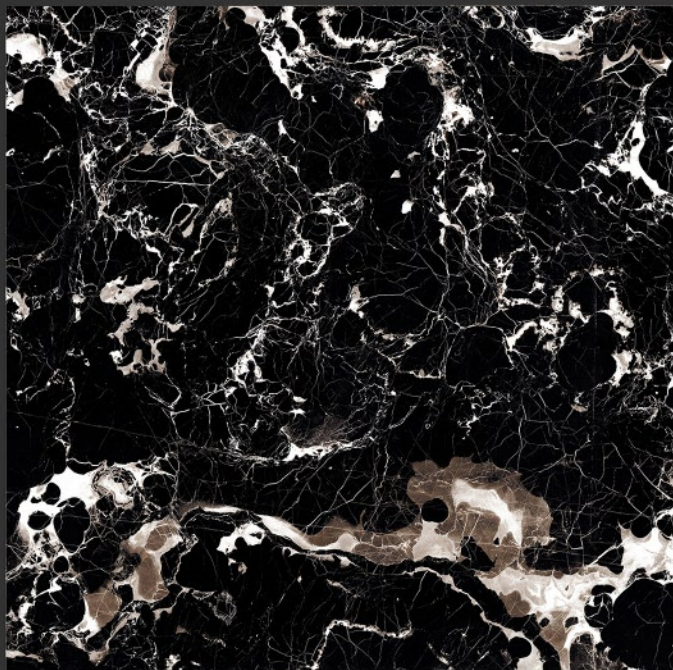

Ocean\_Black

HIGH GLOSSY FINISH

PGVT  
800x800MM

**Regal Emperador**

**HIGH GLOSSY FINISH**

**PGVT  
800x800MM**

**ULTIMATE AGATE NATURAL**

**HIGH-GLOSS FINISH**