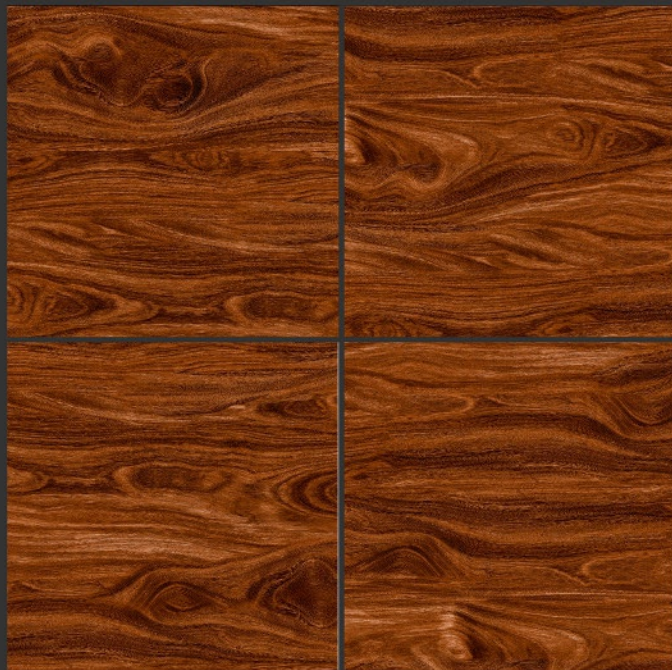

**PGVT  
800x800MM**

**SISILLIA-NERO**

**HIGH GLOSSY FINISH**

**PGVT  
800x800MM**

**Supreme brown**

**HIGH GLOSSY FINISH**

**PGVT  
800x800MM**

**ZENITH BROWN**