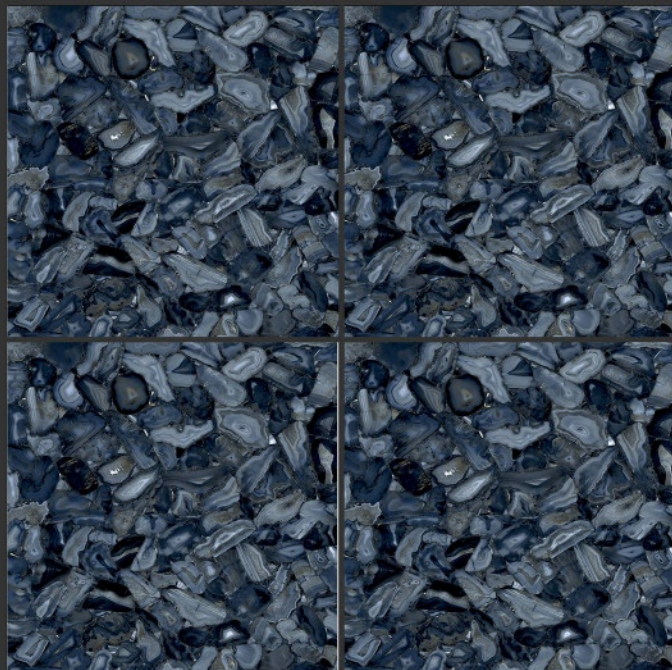

**PGVT  
800x800MM**

**PALISENDRA BLUE**

**HIGH-GLOSS FINISH**

**PGVT  
800x800MM**

**PANELA NIGHT**

**HIGH-GLOSS FINISH**

**PGVT  
800x800MM**

**GALAXY BRUNO**