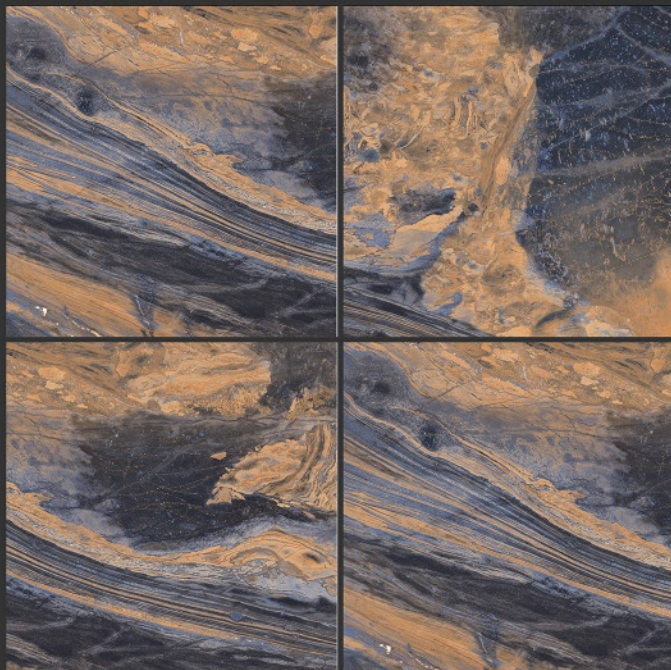

**PGVT  
800x800MM**

**PALISENDRA BLUE**

**HIGH-GLOSS FINISH**

**PGVT  
800x800MM**

**PANELA NIGHT**

**HIGH-GLOSS FINISH**

**PGVT  
800x800MM**

**GALAXY BRUNO**