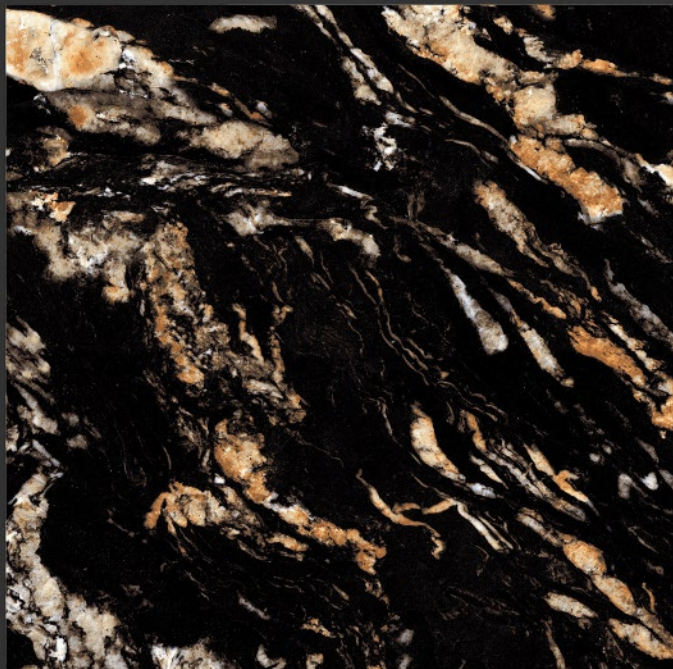

**AP 49**

**HIGH-GLOSS FINISH**

**PGVT  
800x800MM**

**AP 50**

**HIGH-GLOSS FINISH**

**PGVT  
800x800MM**

Carolina\_Tiger\_Big

HIGH-GLOSS FINISH