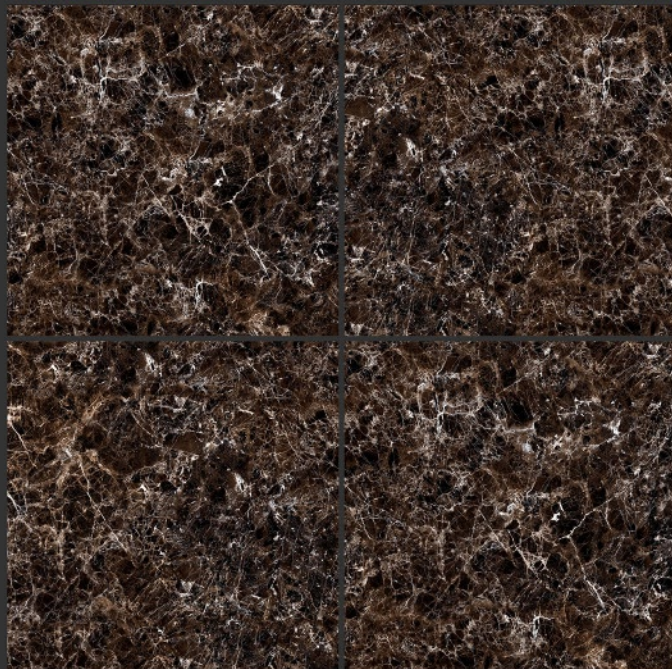

HIGH-GLOSS FINISH

**PGVT
800x800MM**