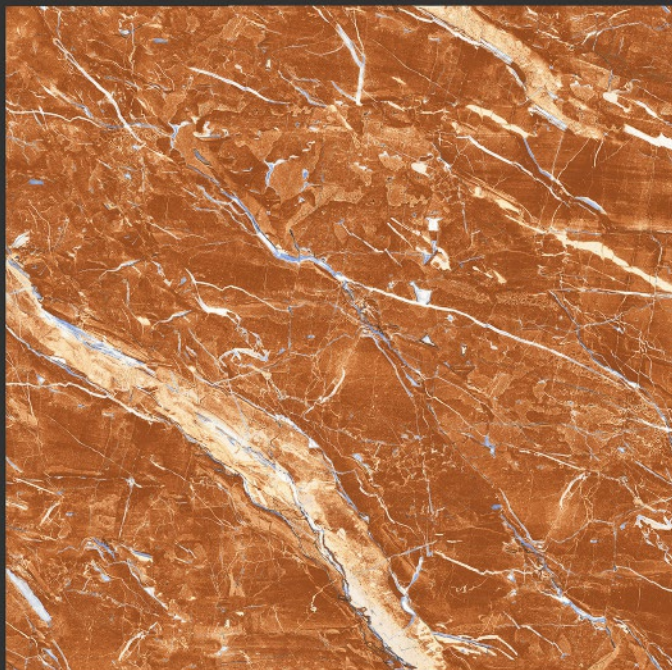

**PGVT  
800x800MM**

**PALISENDRA BLUE**

**HIGH-GLOSS FINISH**

**PGVT  
800x800MM**

**PANELA NIGHT**

**HIGH-GLOSS FINISH**

**PGVT  
800x800MM**

**GALAXY BRUNO**