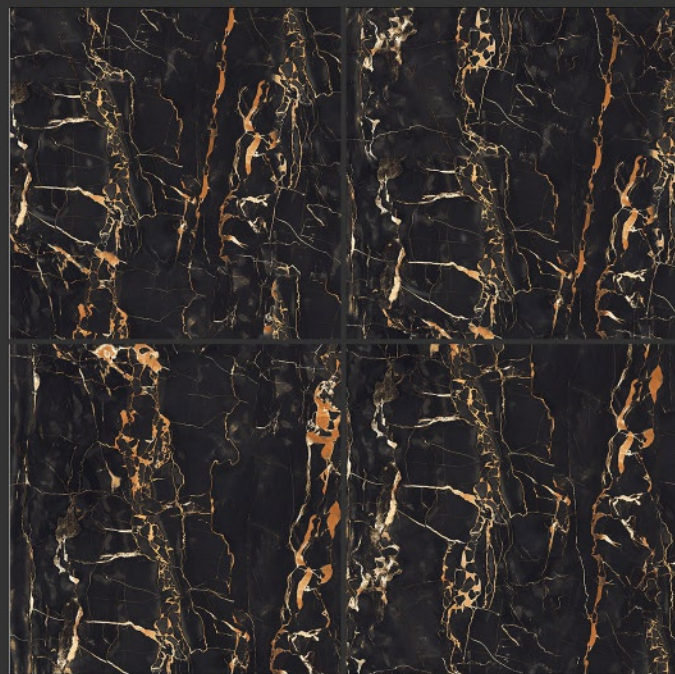

HIGH-GLOSS FINISH

**PGVT
800x800MM**