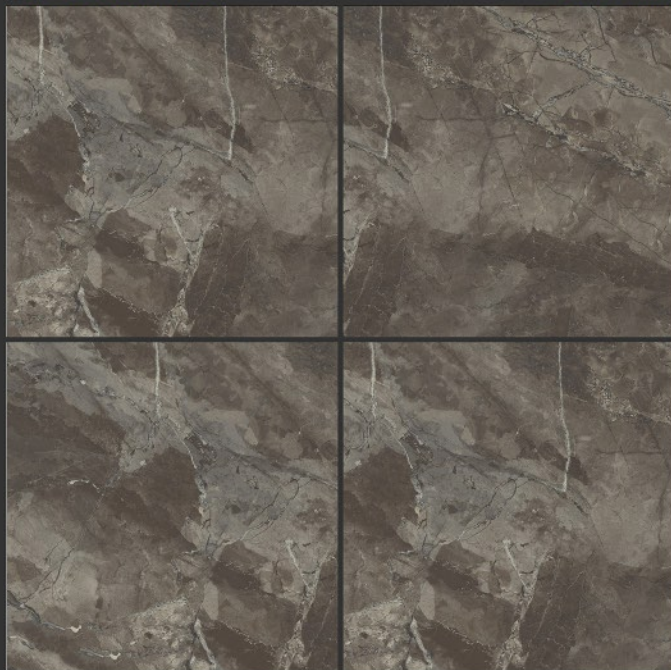

HIGH-GLOSS FINISH

**PGVT
800x800MM**