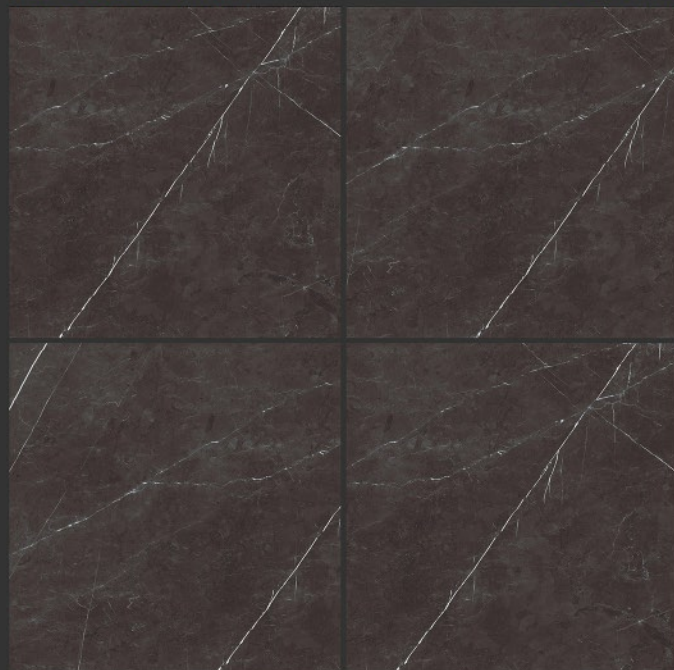

Ocean\_Black

HIGH GLOSSY FINISH

PGVT  
800x800MM

**Regal Emperador**

**HIGH GLOSSY FINISH**

**PGVT  
800x800MM**

**ULTIMATE AGATE NATURAL**

**HIGH-GLOSS FINISH**