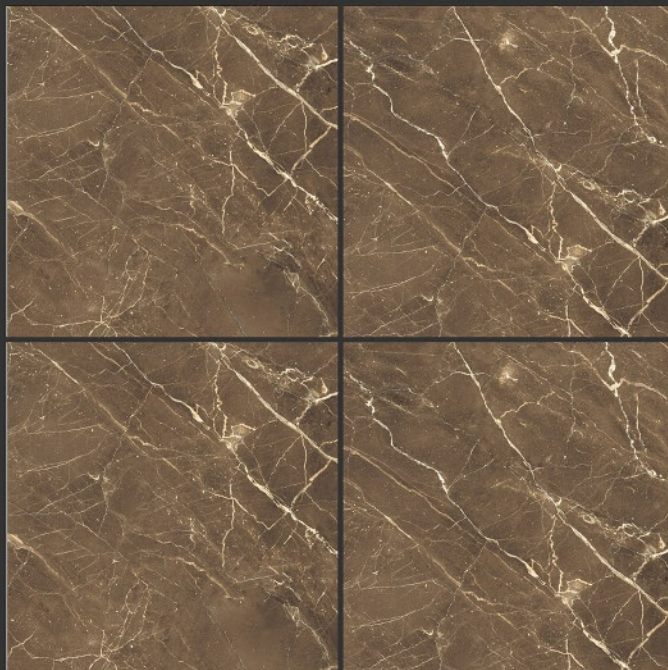

HIGH GLOSSY FINISH

**PGVT
800x800MM**