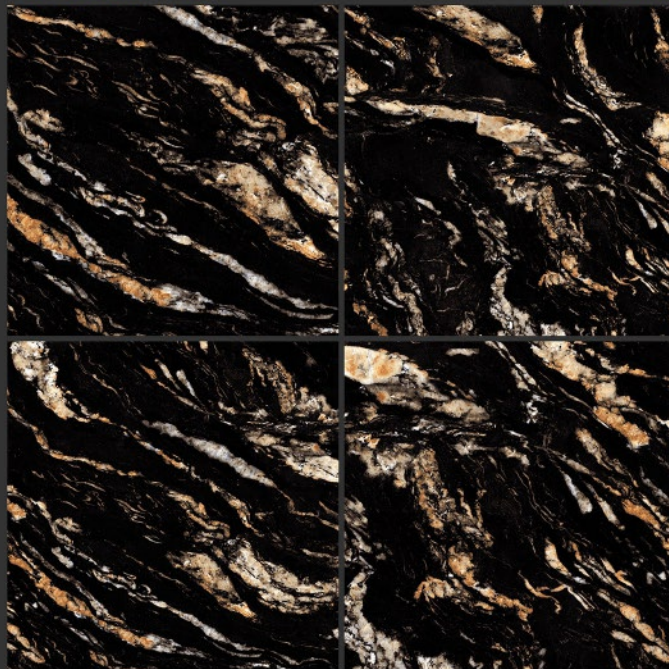

HIGH-GLOSS FINISH

PGVT
800x800MM