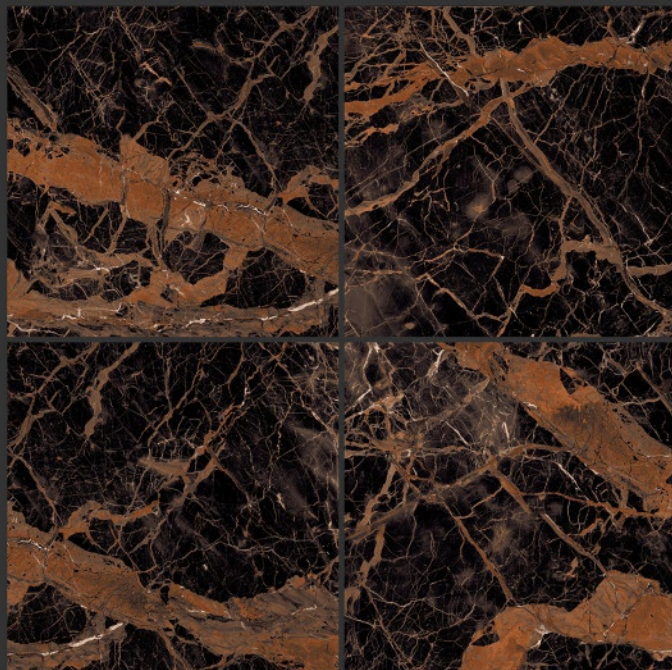

PGVT  
800x800MM

**Marco Polo**

**HIGH-GLOSS FINISH**

**PGVT  
800x800MM**

**Emperador Domas**

**HIGH-GLOSS FINISH**

**PGVT  
800x800MM**

**GLITZ GOLDEN PORTORO**