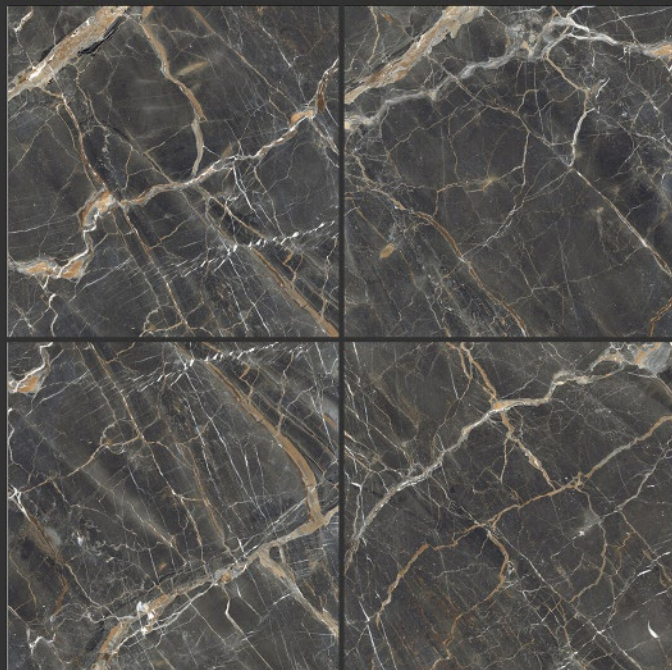

**HIGH-GLOSS FINISH**

**PGVT  
800x800MM**

**SIMPUS NERO**

**HIGH-GLOSS FINISH**

**PGVT  
800x800MM**

Grow Together with Clay Creations