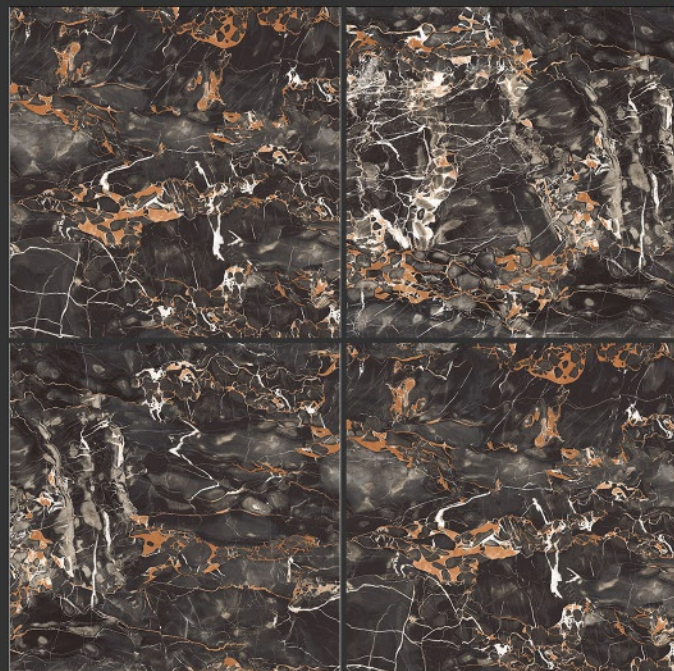

**HIGH-GLOSS FINISH**

**PGVT  
800x800MM**

**PORTRO NATURAL**

**HIGH-GLOSS FINISH**

**PGVT  
800x800MM**

**ATHENA COTTO**

**HIGH GLOSSY FINISH**

**PGVT  
800x800MM**