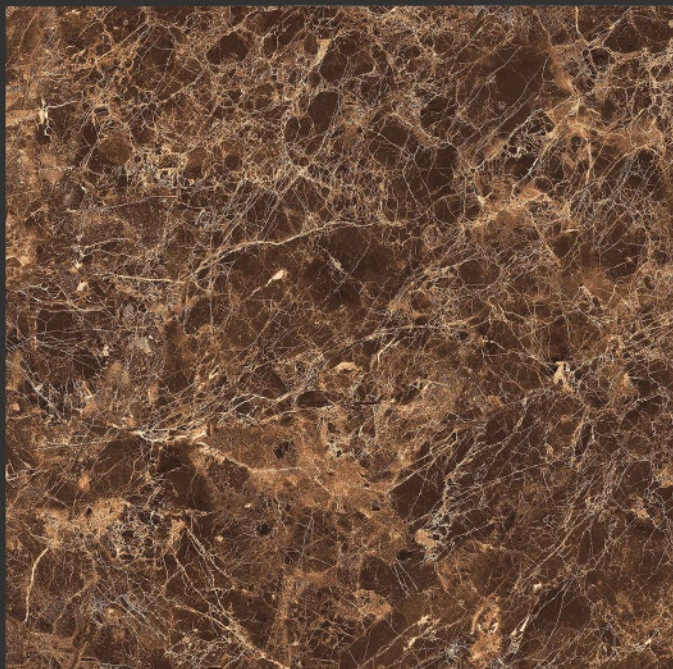

Dark_Emprador