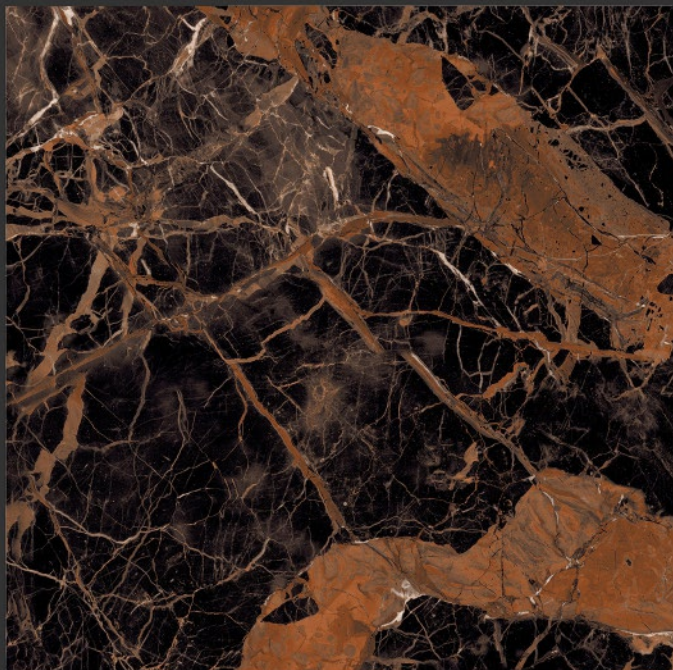

Marco Polo

HIGH-GLOSS FINISH

**PGVT
800x800MM**