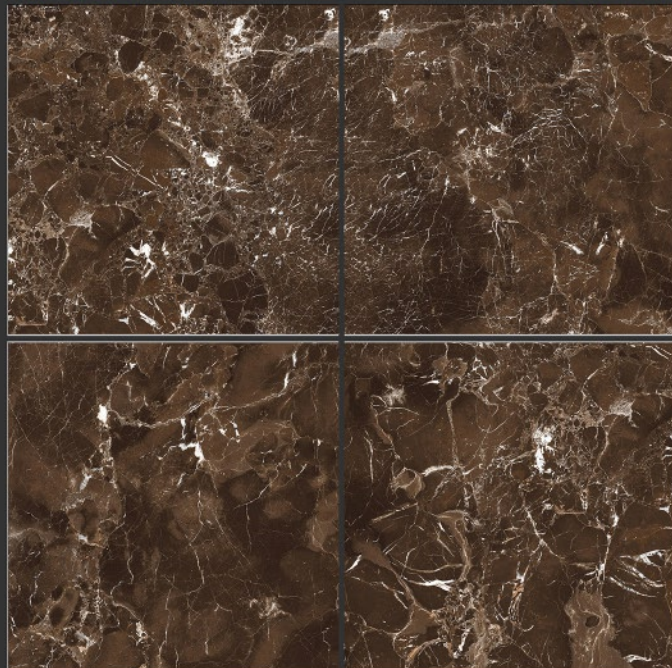

**PGVT  
800x800MM**

**KENYA NERO**

**HIGH-GLOSS FINISH**

**PGVT  
800x800MM**

AP 45

HIGH-GLOSS FINISH

PGVT  
800x800MM

**AP 46**