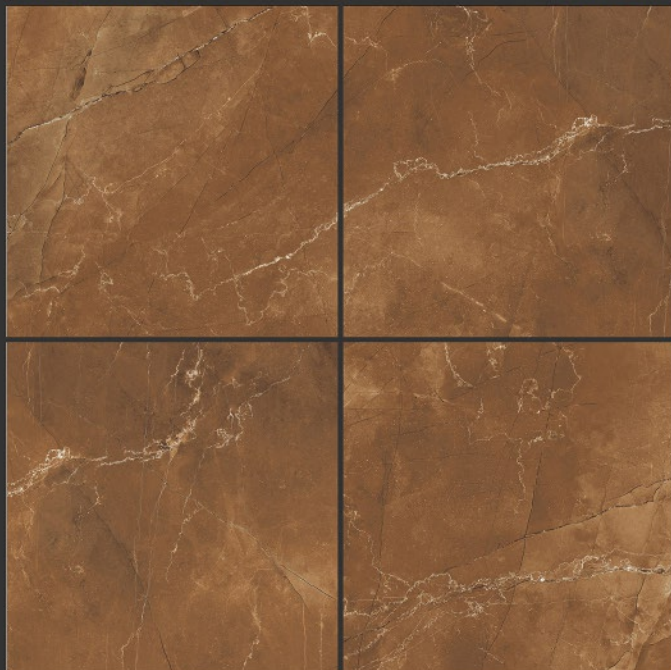

**Golden black**

**HIGH-GLOSS FINISH**

**PGVT  
800x800MM**

**Novel Choco**

**HIGH-GLOSS FINISH**

**PGVT  
800x800MM**

**Sefia Nero**

**HIGH-GLOSS FINISH**