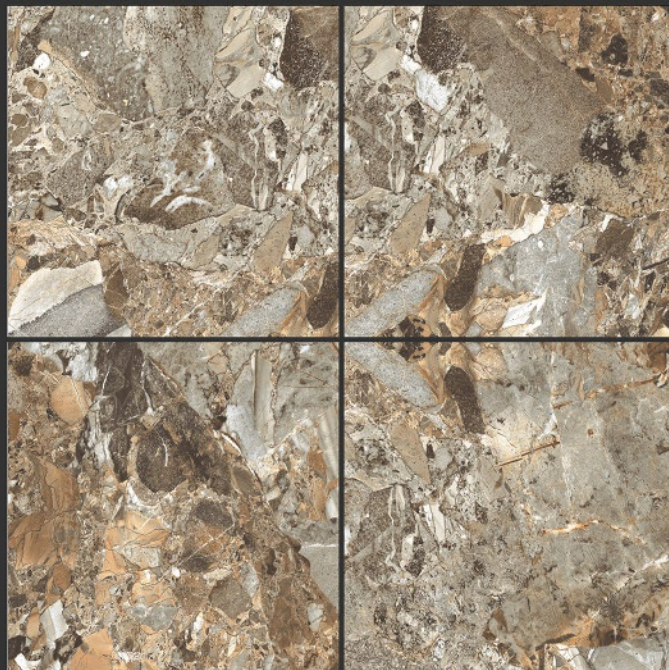

PGVT  
800x800MM

**Marco Polo**

**HIGH-GLOSS FINISH**

**PGVT  
800x800MM**

**Emperador Domas**

**HIGH-GLOSS FINISH**

**PGVT  
800x800MM**

**GLITZ GOLDEN PORTORO**