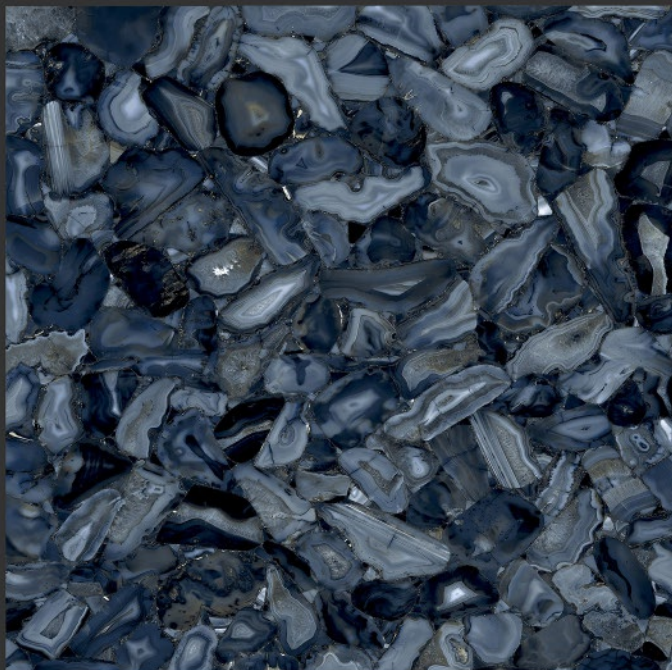

Ocean\_Black

HIGH GLOSSY FINISH

PGVT  
800x800MM

**Regal Emperador**

**HIGH GLOSSY FINISH**

**PGVT  
800x800MM**

**ULTIMATE AGATE NATURAL**

**HIGH-GLOSS FINISH**