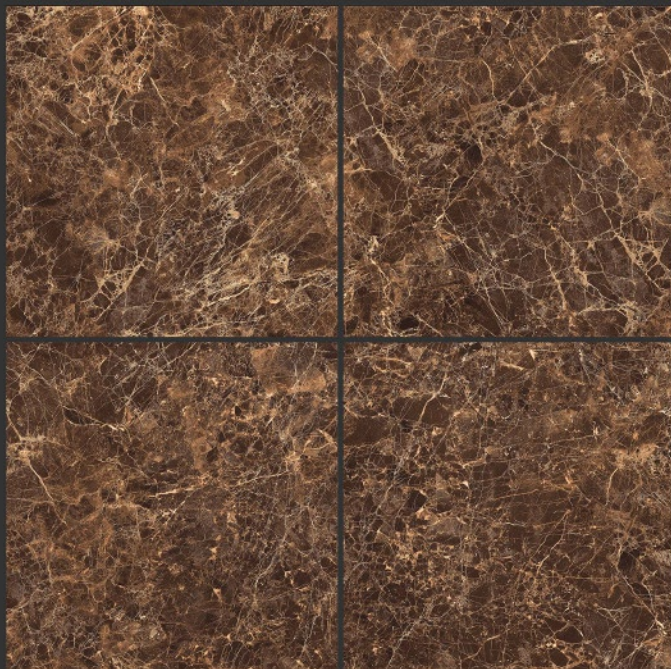

HIGH GLOSSY FINISH

PGVT
800x800MM