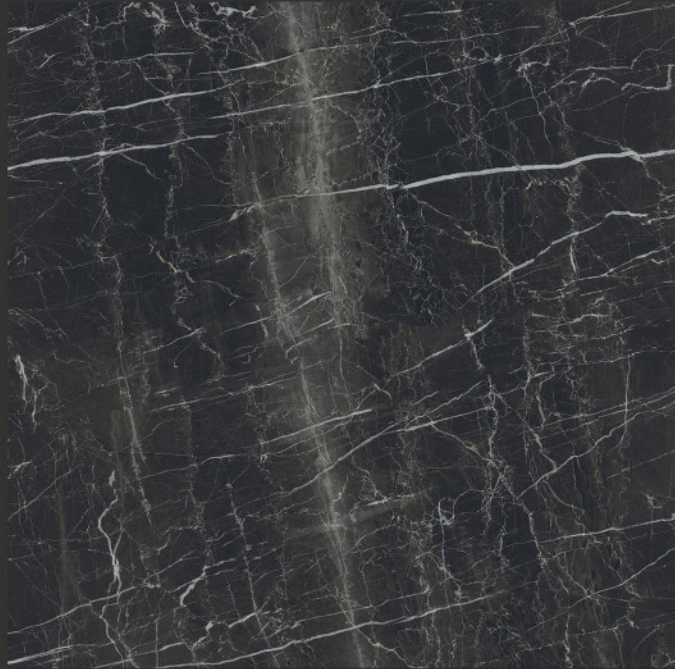

Elegent Nero