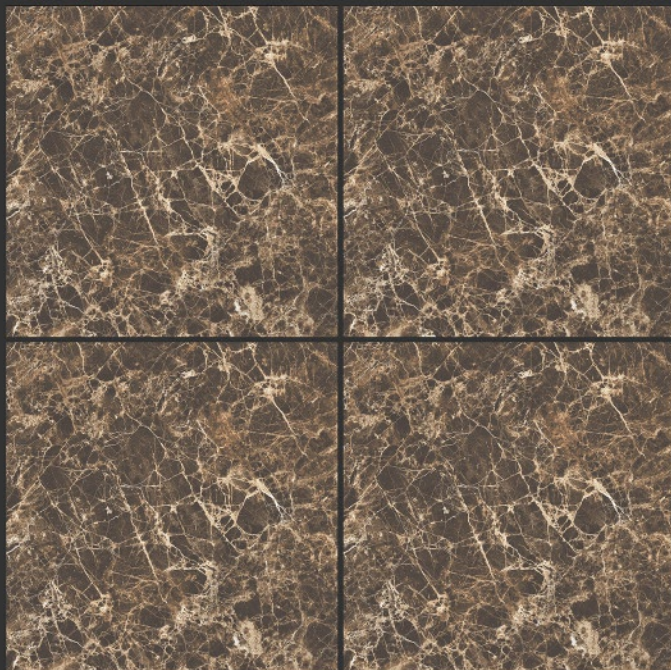

HIGH GLOSSY FINISH

**PGVT
800x800MM**