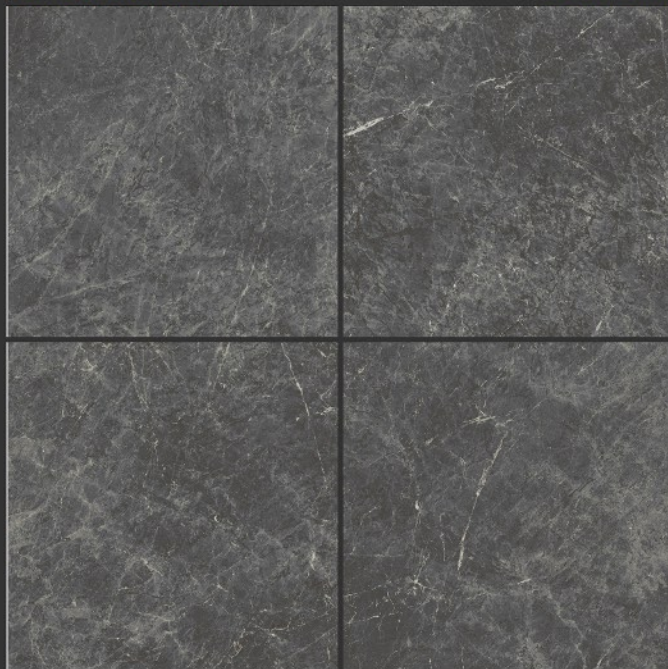

HIGH GLOSSY FINISH

**PGVT
800x800MM**