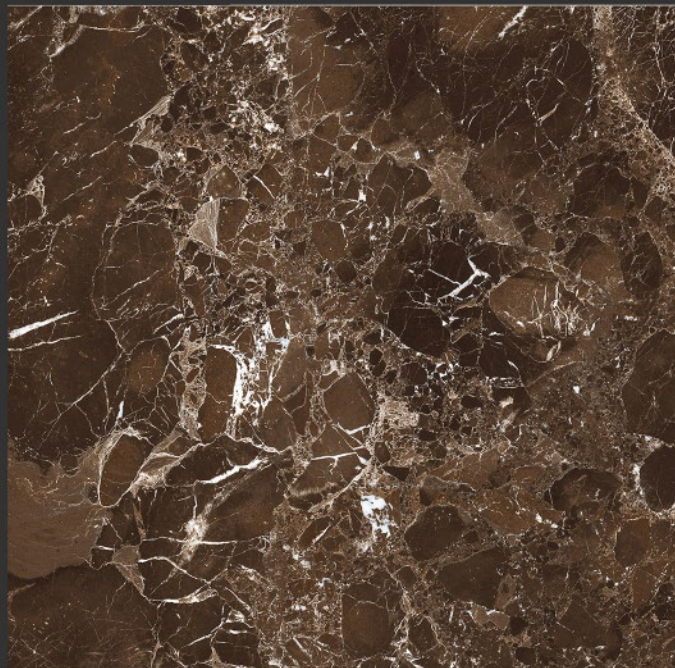

KENYA NERO

HIGH-GLOSS FINISH

**PGVT
800x800MM**