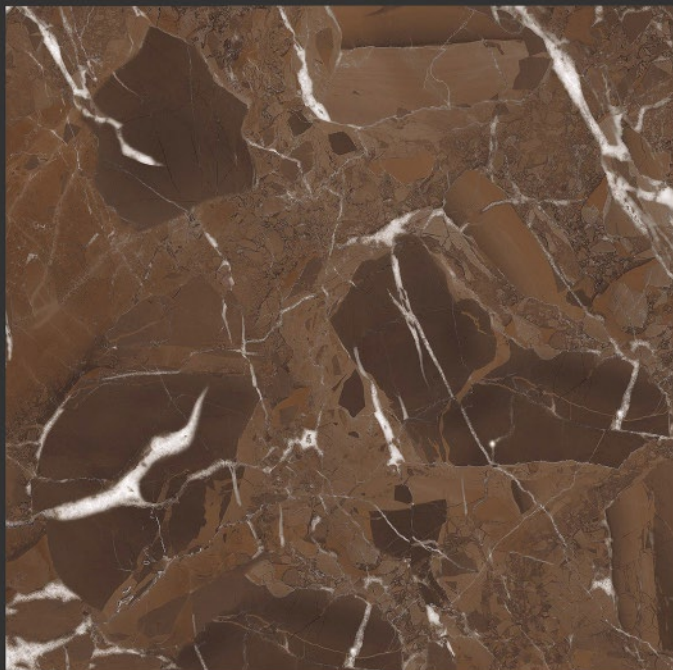

MARMO RUBY CHOCO