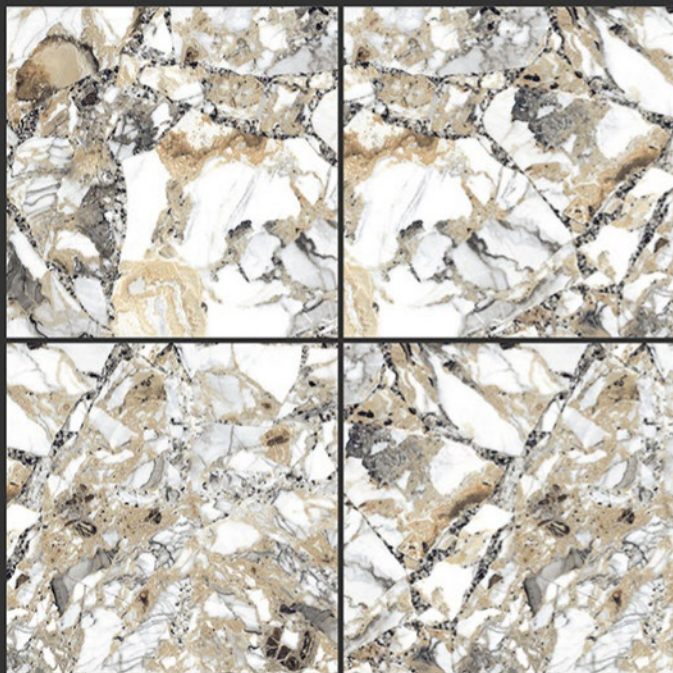

GLOSSY FINISH

PGVT
800x800MM

STONE BISQUE

GLOSSY FINISH

**PGVT
800x800MM**

STONE WHITE

GLOSSY FINISH

PGVT
800x800MM