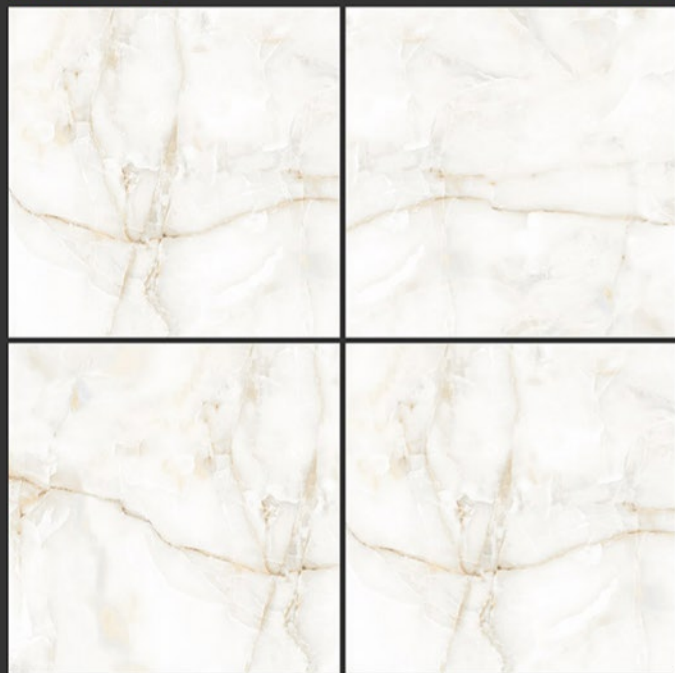

**PGVT
800x800MM**

White Onix

GLOSSY FINISH

PGVT
800x800MM

WHITE ONYX

GLOSSY FINISH

**PGVT
800x800MM**

WHITE WAVE