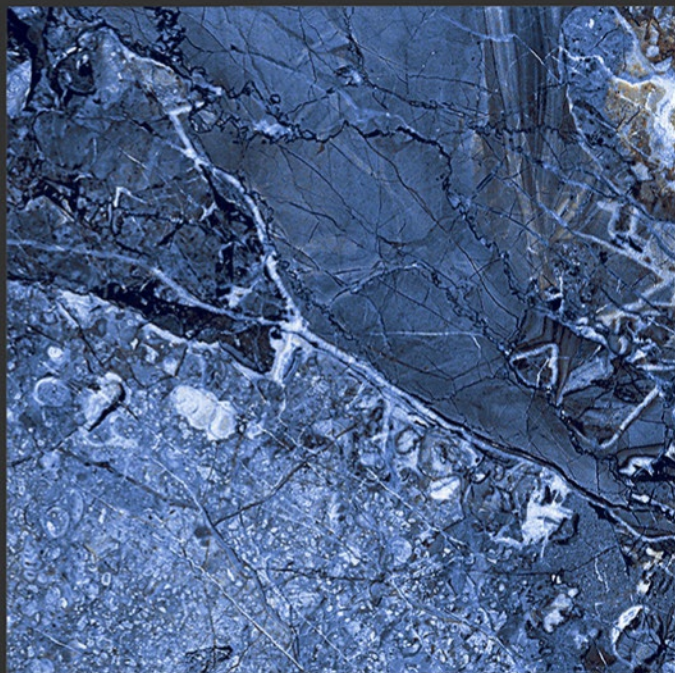

SWEDEN

GLOSSY FINISH

PGVT
800x800MM