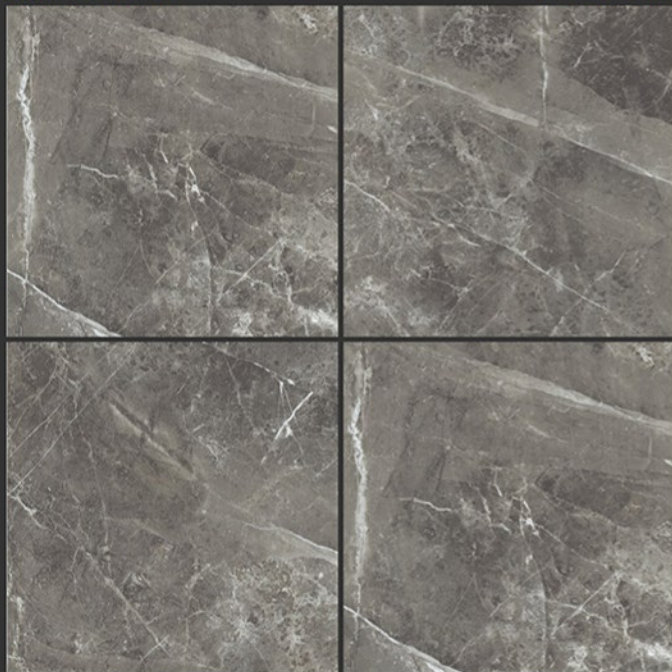

GLOSSY FINISH

**PGVT
800x800MM**

VICTORIA SMOKE

GLOSSY FINISH

**PGVT
800x800MM**

VICTORIYA IVORY

GLOSSY FINISH

PGVT
800x800MM