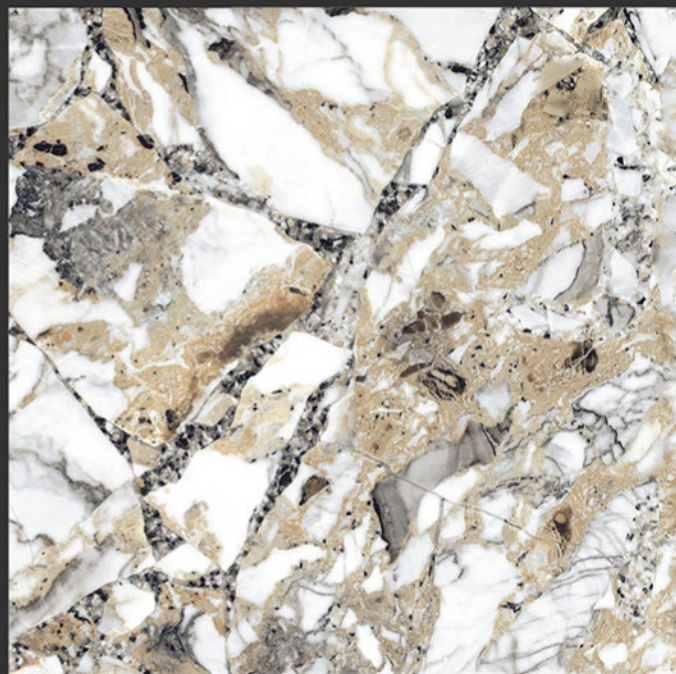

GLOSSY FINISH

PGVT
800x800MM

STONE BISQUE

GLOSSY FINISH

**PGVT
800x800MM**

STONE WHITE

GLOSSY FINISH

PGVT
800x800MM