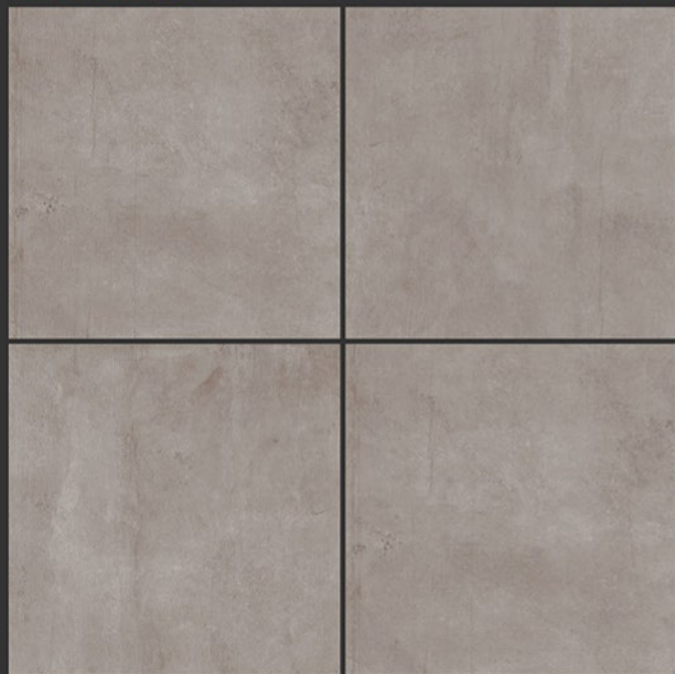

PGVT
800x800MM

NEPTUNE MOCA

GLOSSY FINISH

PGVT
800x800MM

NEPTUNE BEIGE

GLOSSY FINISH

PGVT
800x800MM

NEPTUNE BRUNO