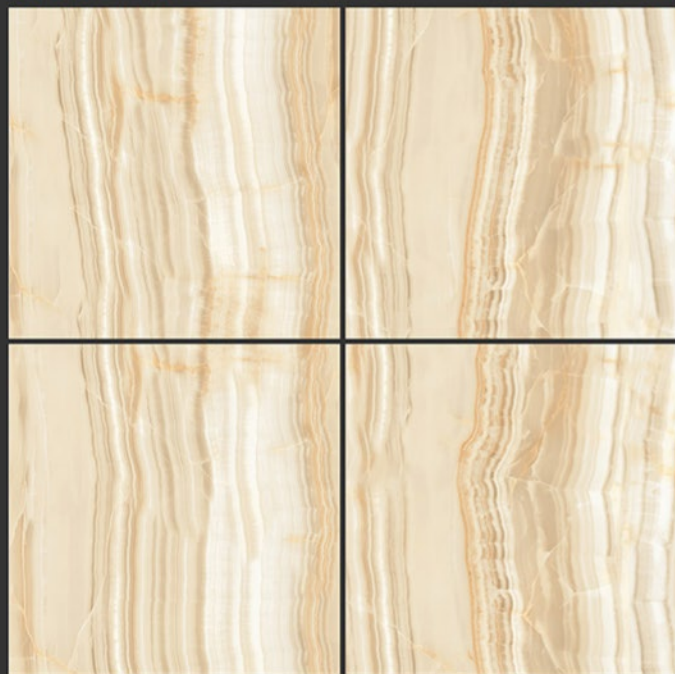

GLOSSY FINISH

PGVT
800x800MM