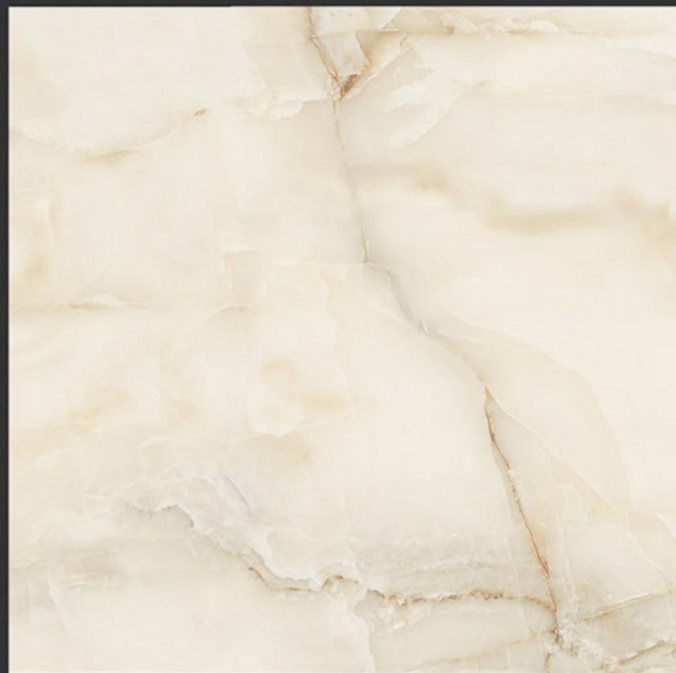

VERONA GOLD