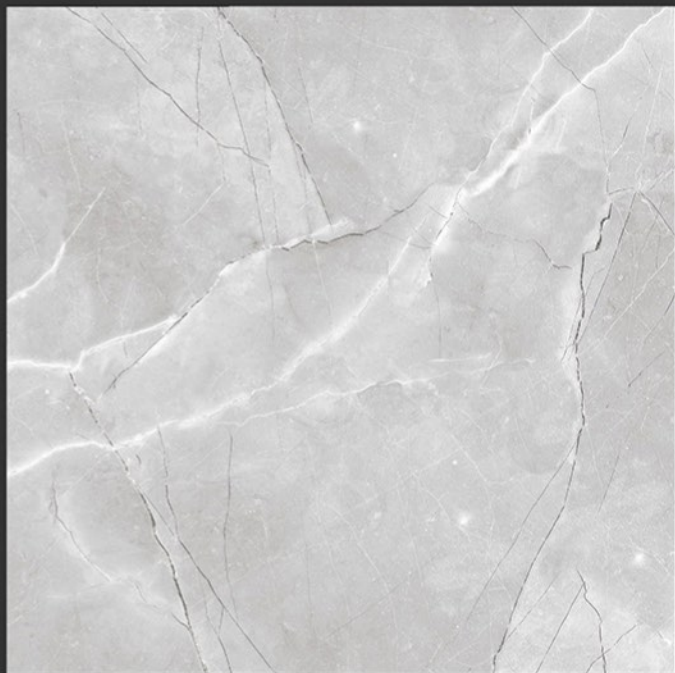

WILLIAM GRIGIO