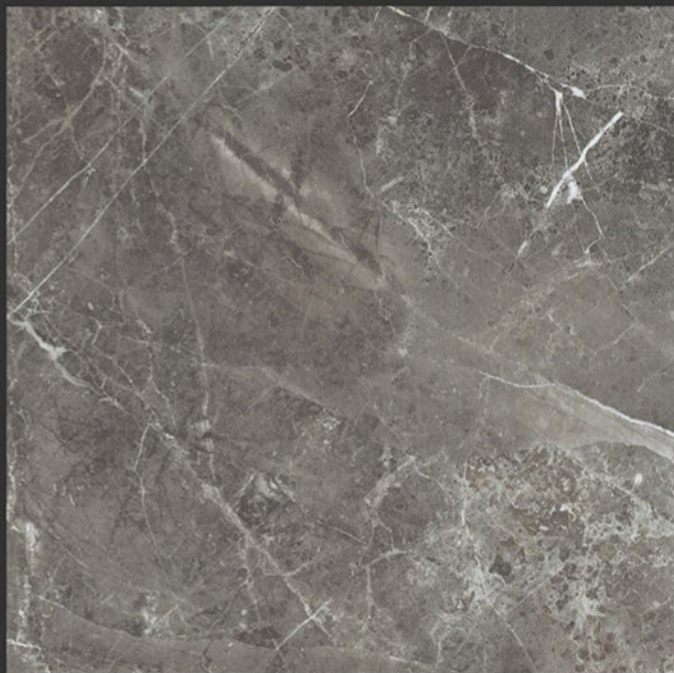

VICTORIA SMOKE