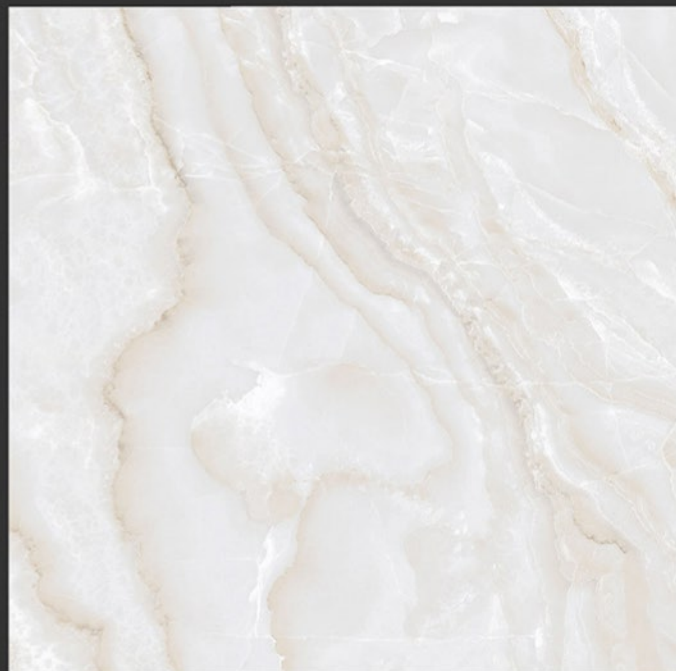

ULTIMATE BOTTOCHINO

GLOSSY FINISH

**PGVT
800x800MM**

Unique Beige

GLOSSY FINISH

PGVT
800x800MM

ONYX CURVE

GLOSSY FINISH