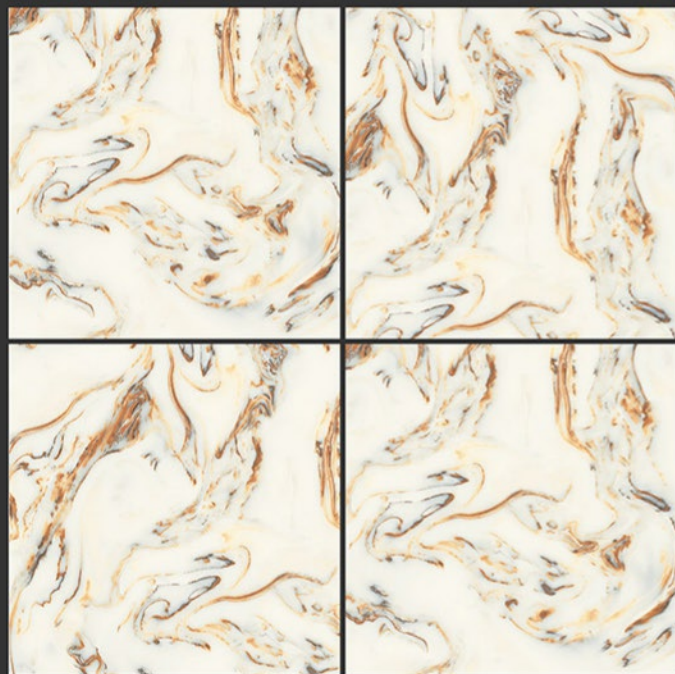

GLOSSY FINISH

PGVT
800x800MM