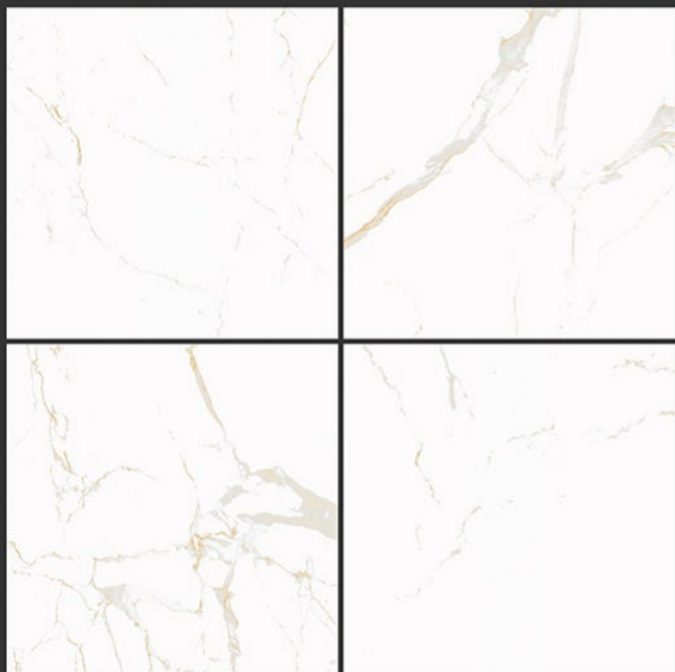

GLOSSY FINISH

**PGVT
800x800MM**