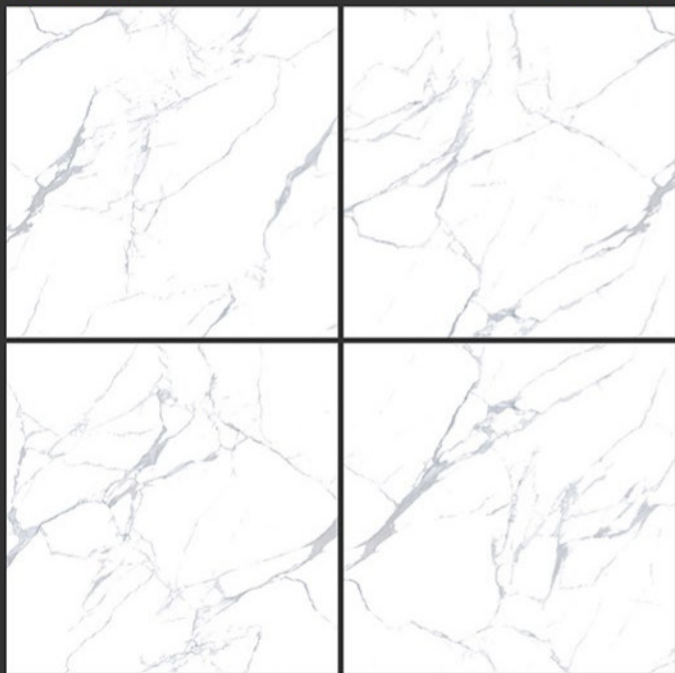

GLOSSY FINISH

PGVT
800x800MM