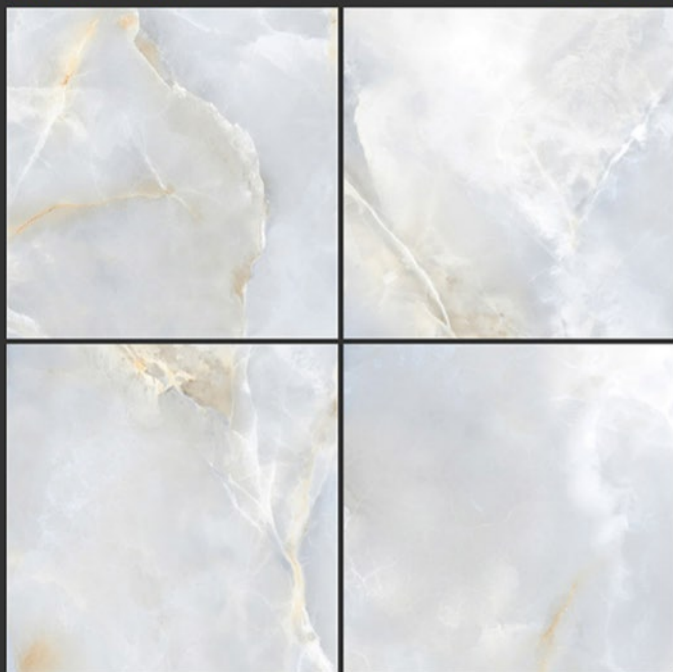

GLOSSY FINISH

PGVT
800x800MM

A-Onyx Amber

GLOSSY FINISH

**PGVT
800x800MM**

ONYX CILEO

GLOSSY FINISH

**PGVT
800x800MM**