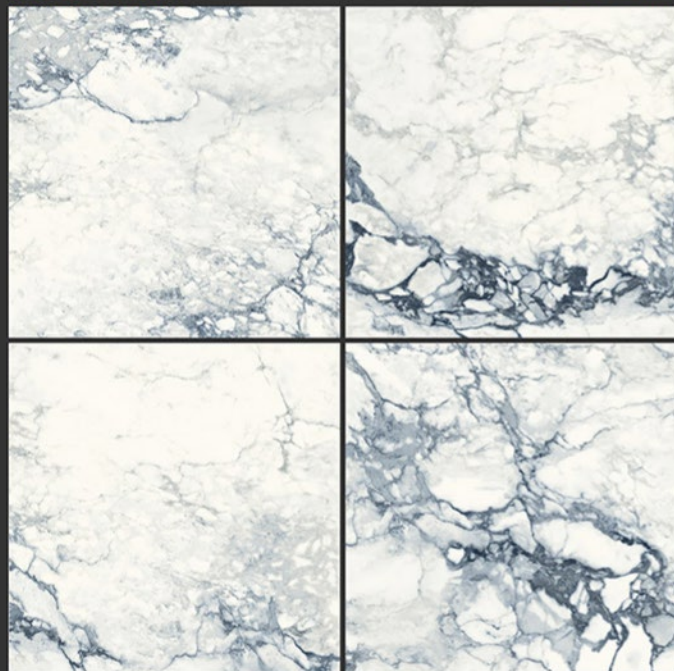

Nordic Beige

GLOSSY FINISH

**PGVT
800x800MM**

NORTHSTONE IVORY

GLOSSY FINISH

**PGVT
800x800MM**

OCEAN GOLD

GLOSSY FINISH