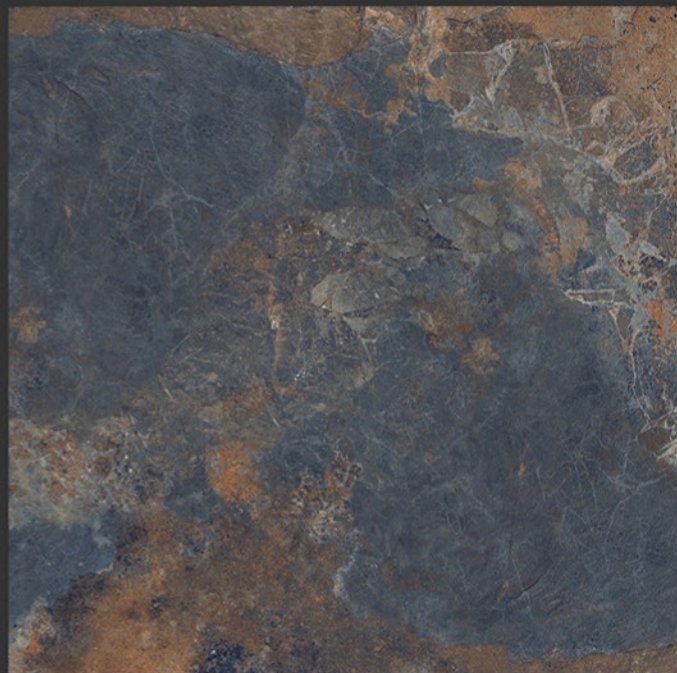

OZONE LIGHT GREY

GLOSSY FINISH

**PGVT
800x800MM**

PACIFIC CREMA

GLOSSY FINISH

**PGVT
800x800MM**

PANTHER DOVE

GLOSSY FINISH