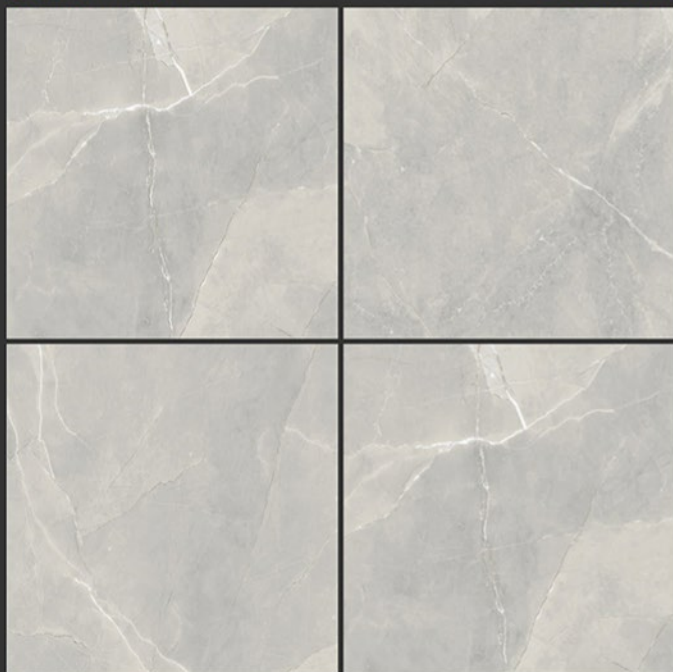

GLOSSY FINISH

**PGVT
800x800MM**