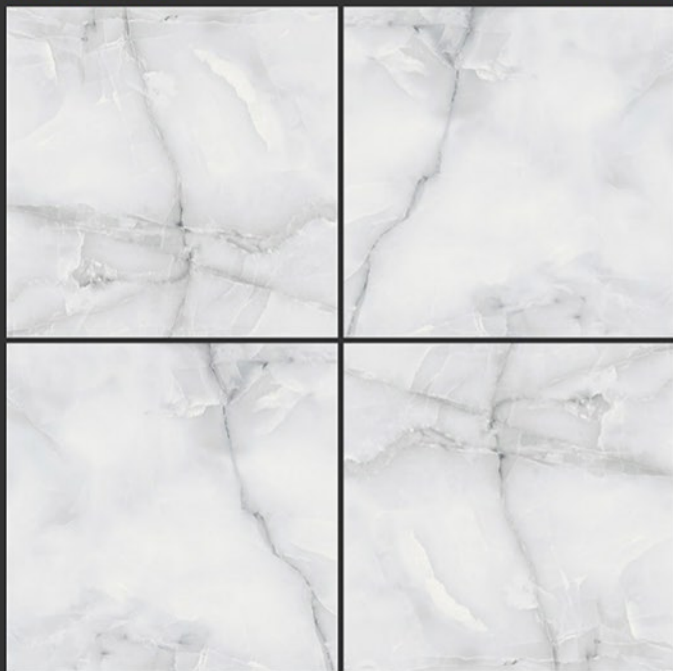

GLOSSY FINISH

PGVT
800x800MM

A-Onyx Amber

GLOSSY FINISH

**PGVT
800x800MM**

ONYX CILEO

GLOSSY FINISH

**PGVT
800x800MM**