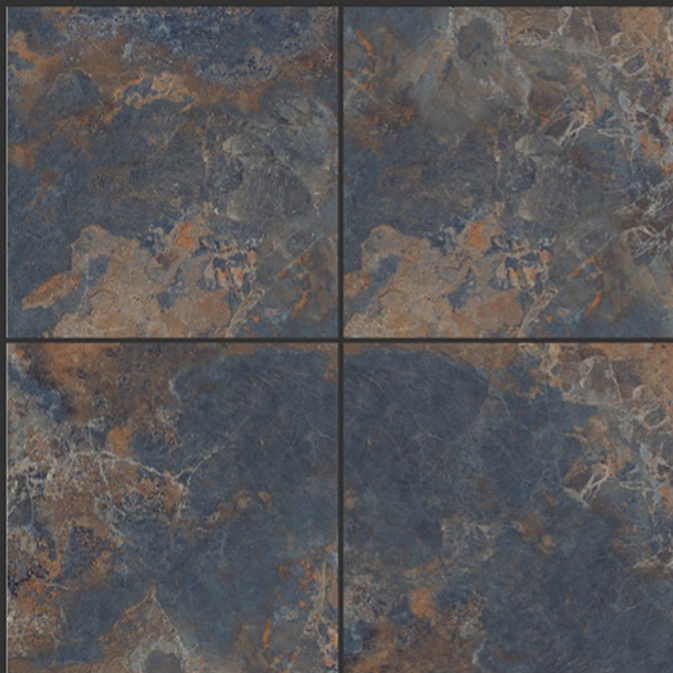

GLOSSY FINISH

**PGVT
800x800MM**