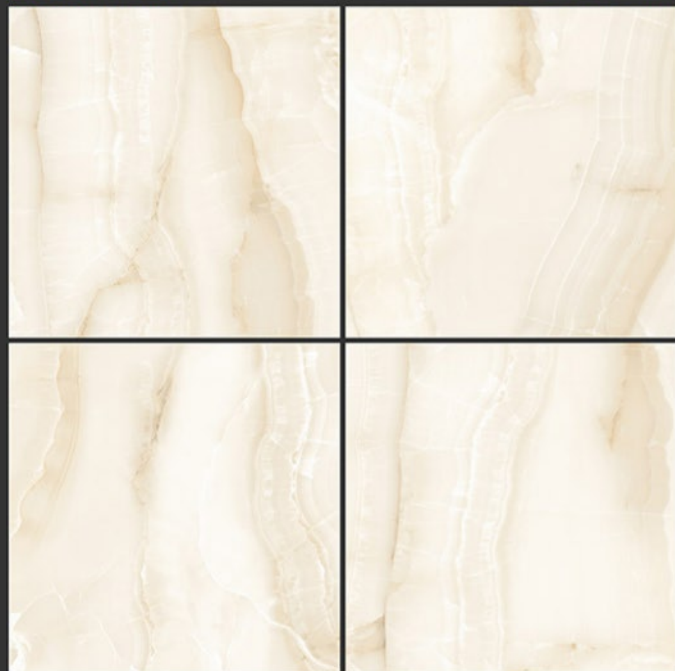

GLOSSY FINISH

PGVT
800x800MM

MOON ONYX FANTA

GLOSSY FINISH

PGVT
800x800MM

ONYX LAUREL

GLOSSY FINISH

PGVT
800x800MM