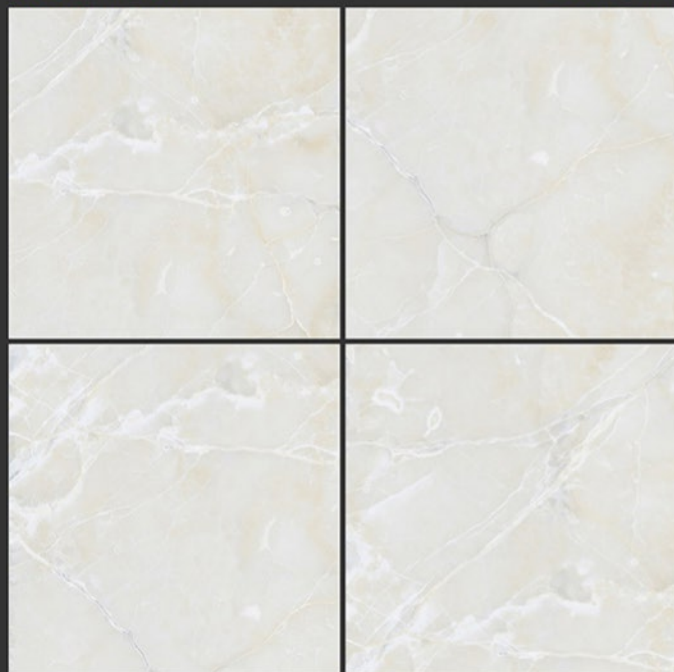

MONACO BIANCO

GLOSSY FINISH

**PGVT
800x800MM**

MONTBLAN WHITE

GLOSSY FINISH

**PGVT
800x800MM**

MONTREAL BEINCO SHINE

GLOSSY FINISH