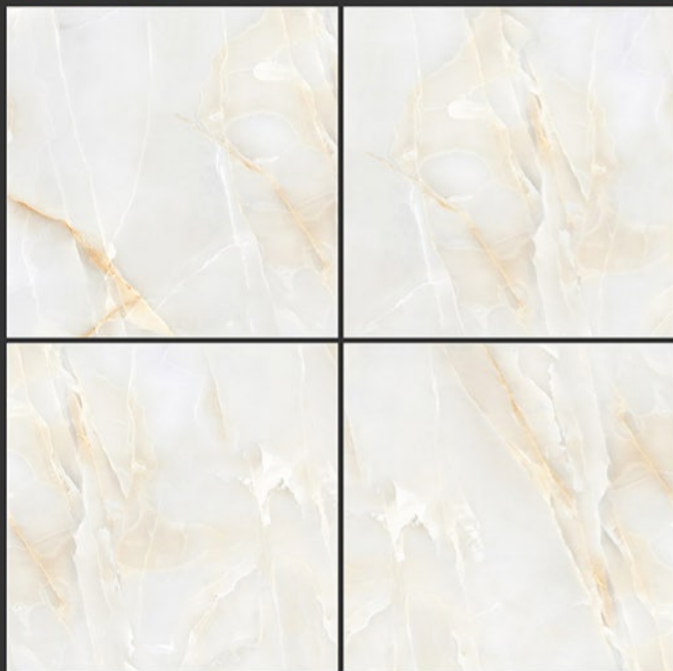

GLOSSY FINISH

**PGVT
800x800MM**

OLYMPO

GLOSSY FINISH

PGVT
800x800MM

CLOUDY BISQUE

GLOSSY FINISH

**PGVT
800x800MM**