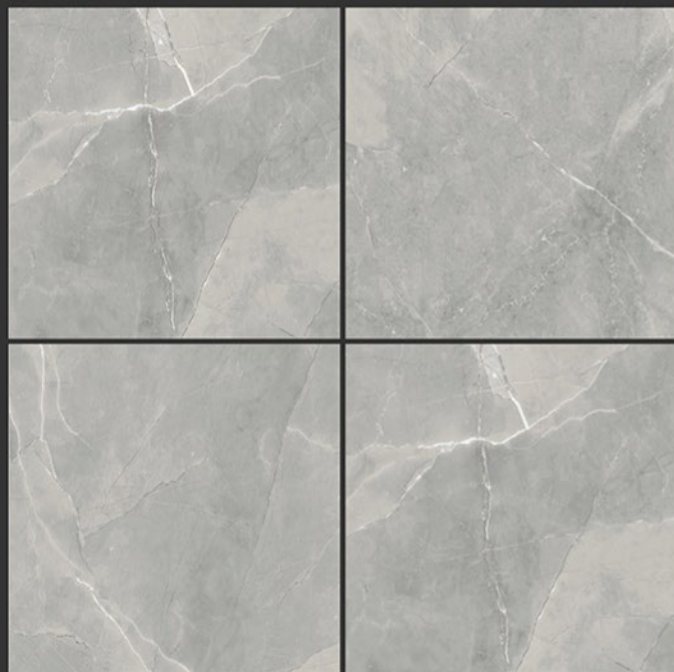

GLOSSY FINISH

PGVT
800x800MM

OSAKA WHITE

GLOSSY FINISH

PGVT
800x800MM

OZONE GREY

GLOSSY FINISH

**PGVT
800x800MM**