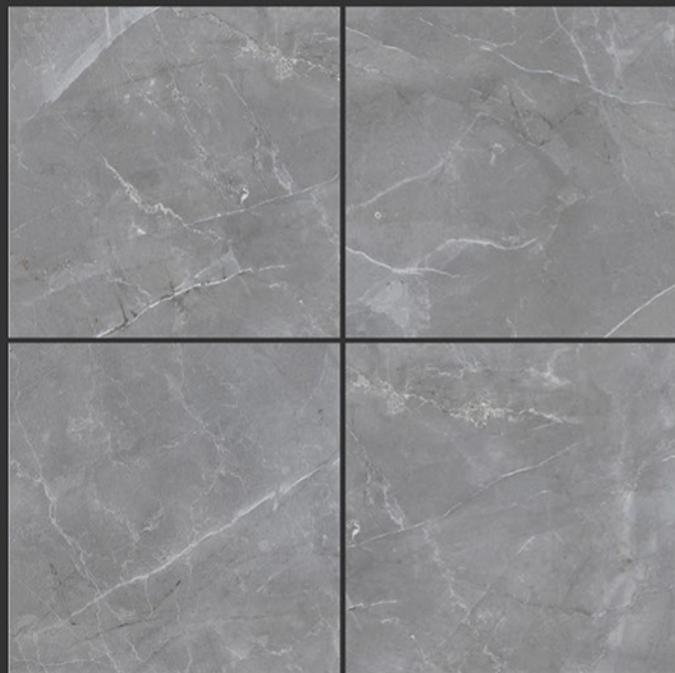

GLOSSY FINISH

PGVT
800x800MM

MARLIN GRAY

GLOSSY FINISH

**PGVT
800x800MM**

CLOUDY PIETRA PEARL

GLOSSY FINISH

**PGVT
800x800MM**