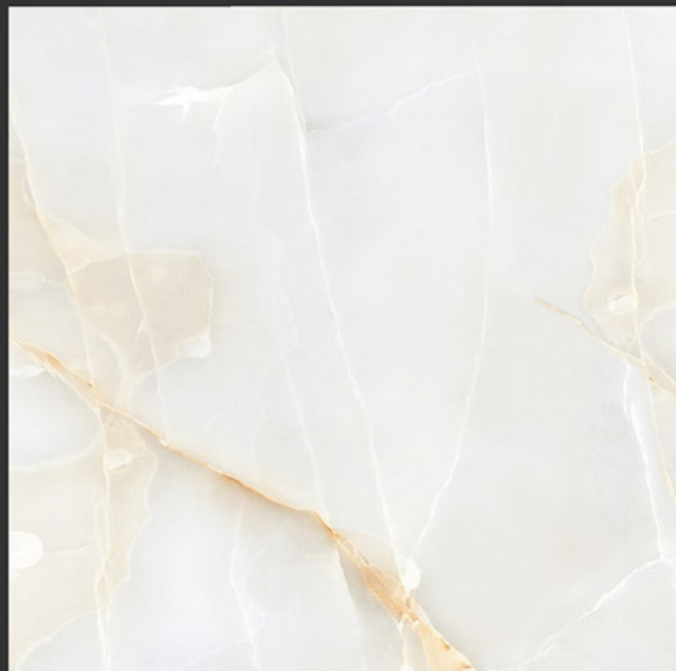

OLYMPO

GLOSSY FINISH

PGVT
800x800MM