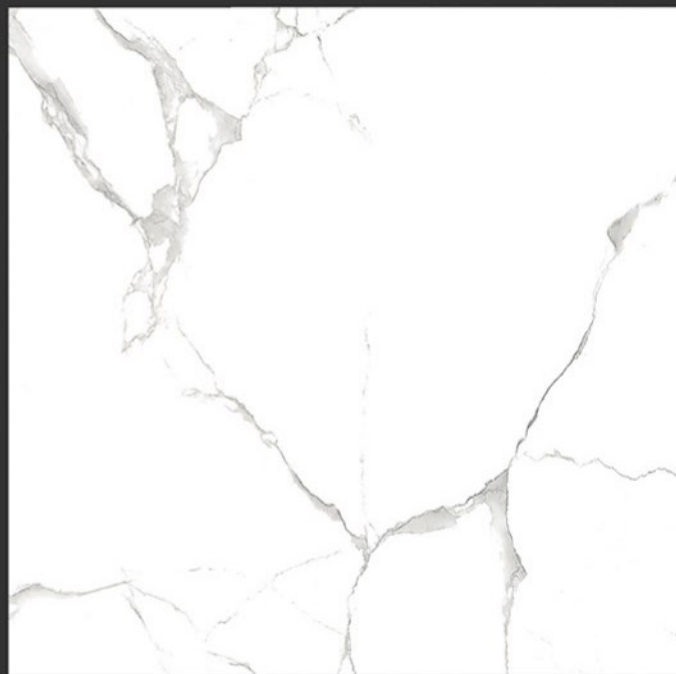

GLOSSY FINISH

**PGVT
800x800MM**

NEW CARARA WHITE

GLOSSY FINISH

PGVT
800x800MM

NEW STATUARIO

GLOSSY FINISH

**PGVT
800x800MM**