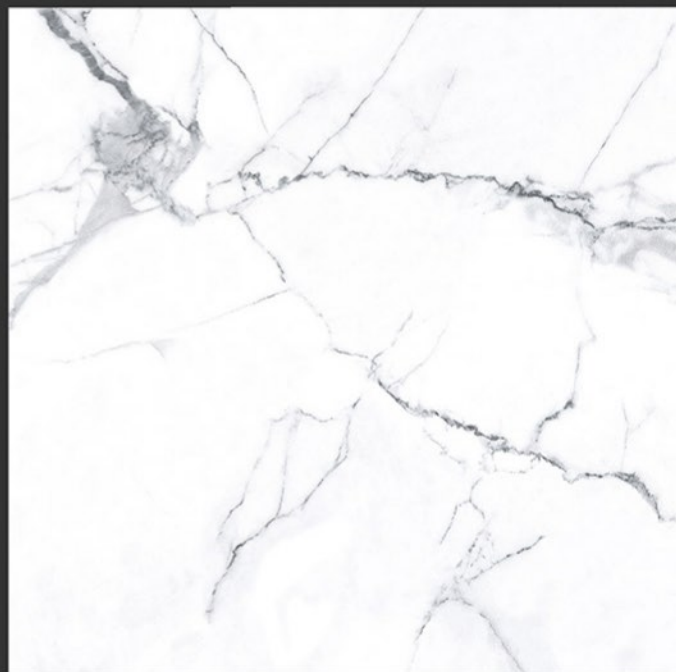

GLOSSY FINISH

PGVT  
800x800MM

MACY WHITE

GLOSSY FINISH

PGVT  
800x800MM

**MAGIC SATVARIO**

**GLOSSY FINISH**

**PGVT  
800x800MM**