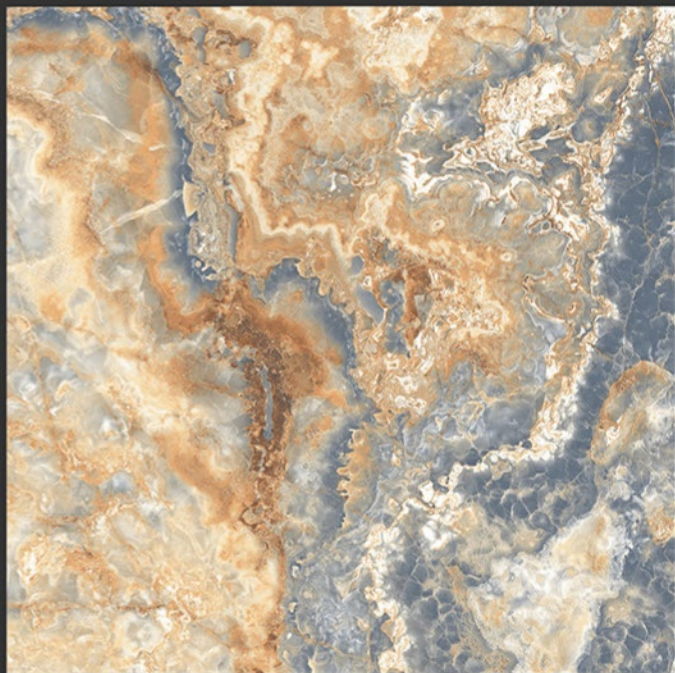

Galvanic Blue