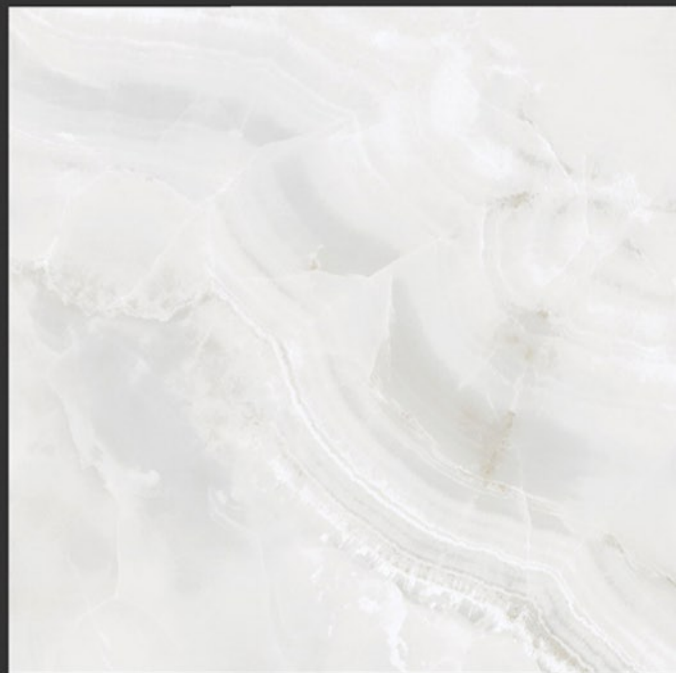

COX ONYX

GLOSSY FINISH

PGVT
800x800MM