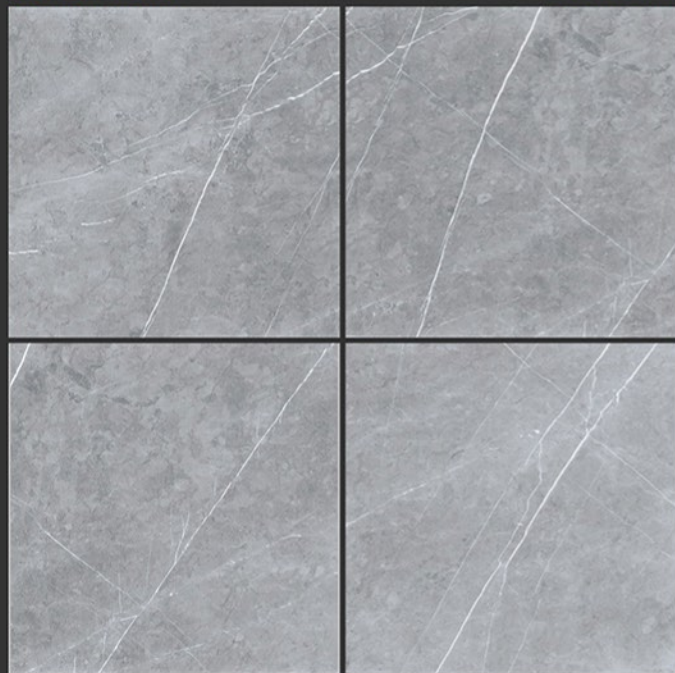

GLOSSY FINISH

**PGVT
800x800MM**