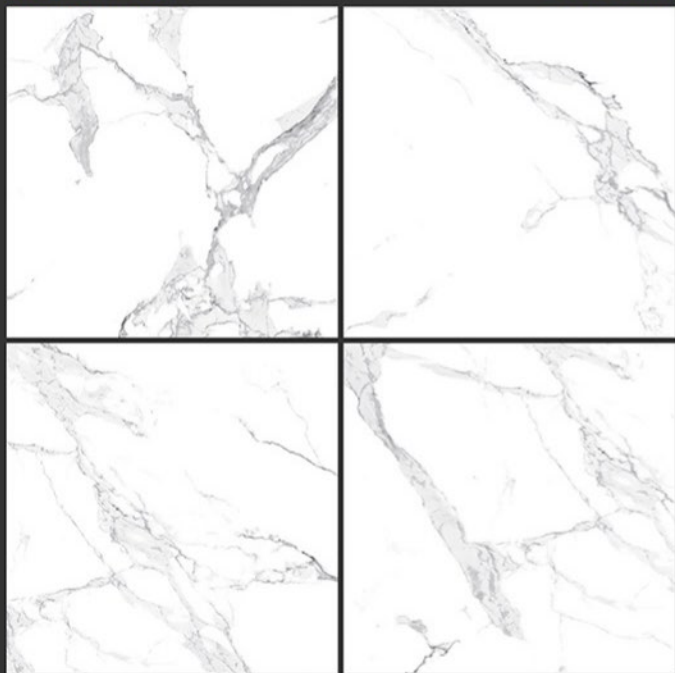

PGVT
800x800MM

CARL STATUARIO

GLOSSY FINISH

**PGVT
800x800MM**

Carrara_White

GLOSSY FINISH

PGVT
800x800MM

Carrara