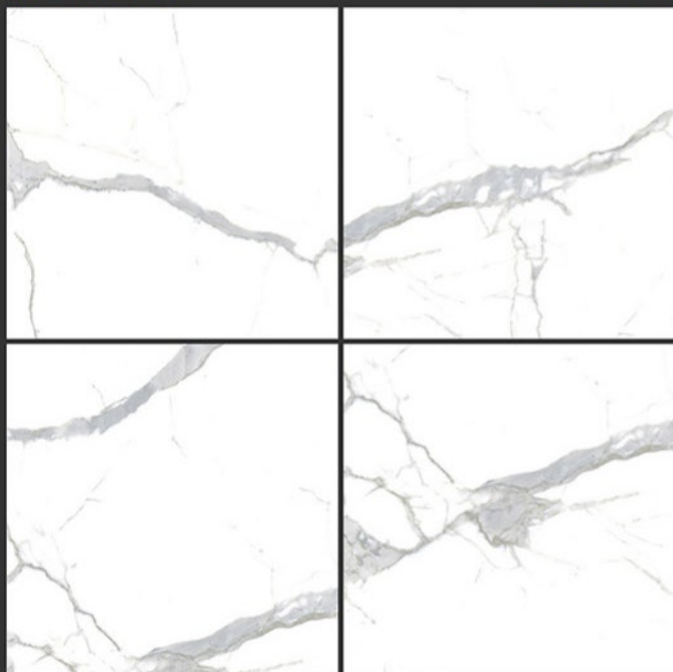

GLOSSY FINISH

PGVT
800x800MM