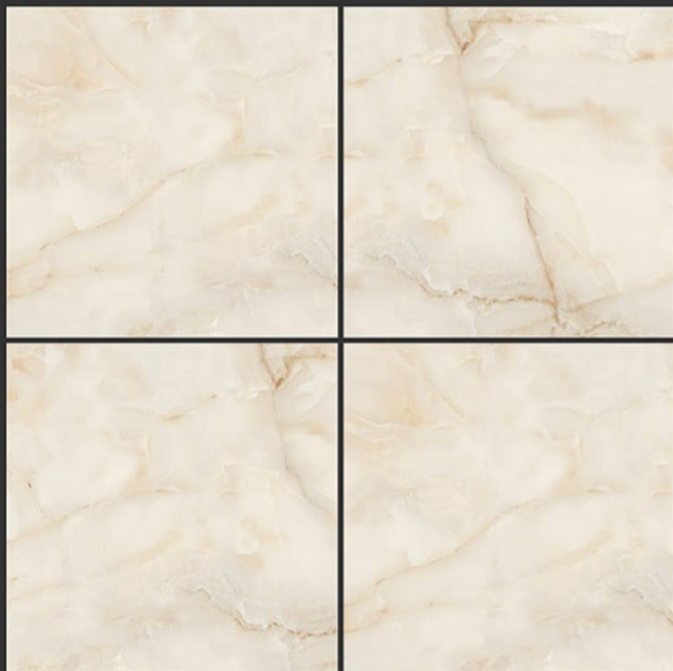

GLOSSY FINISH

**PGVT
800x800MM**