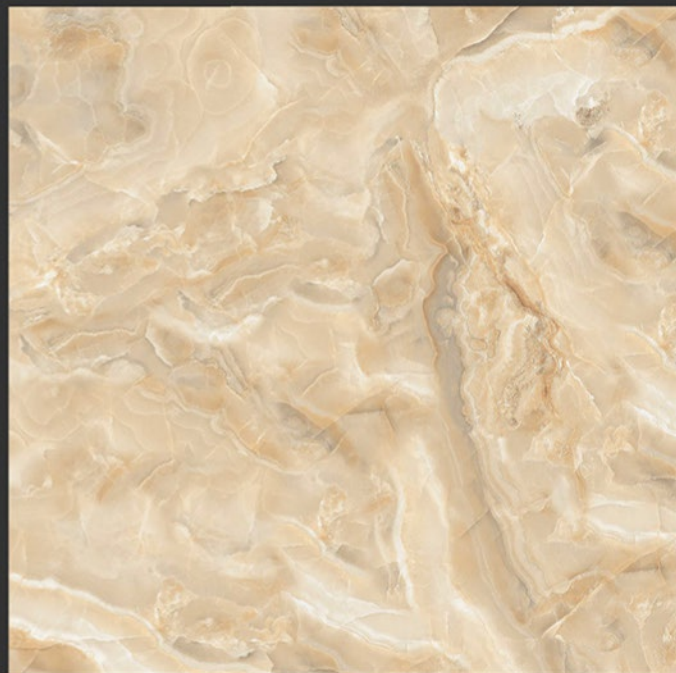

CLOUDY BEIGE

GLOSSY FINISH

**PGVT
800x800MM**

CLOUDY BROWN

GLOSSY FINISH

**PGVT
800x800MM**

Cloudy Sky

GLOSSY FINISH