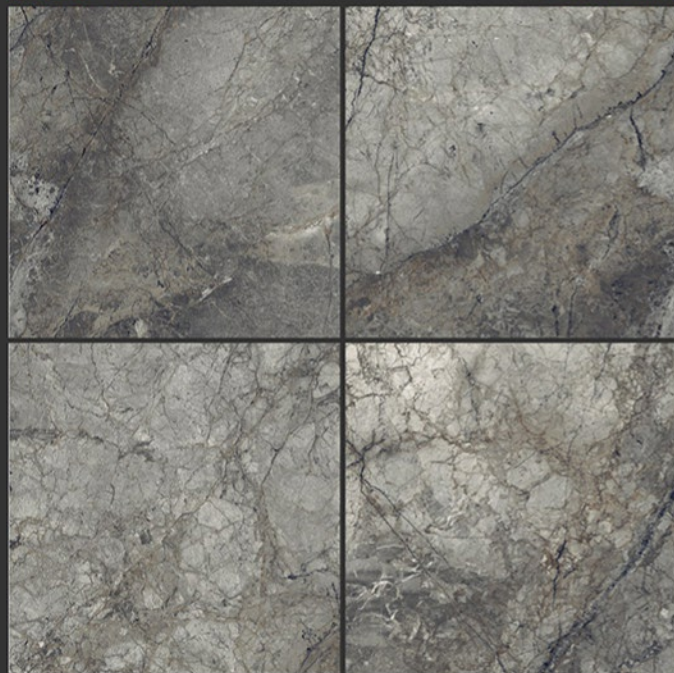

GLOSSY FINISH

**PGVT
800x800MM**