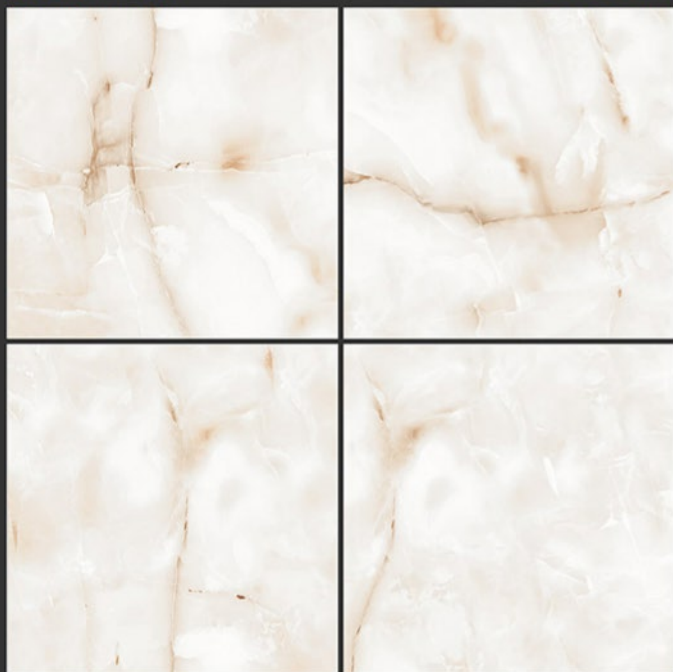

PGVT
800x800MM

CLASSIC ESATUARIO

GLOSSY FINISH

**PGVT
800x800MM**

CLASSIC ONIX BIANCO

GLOSSY FINISH

**PGVT
800x800MM**

CLASSIC ONYX