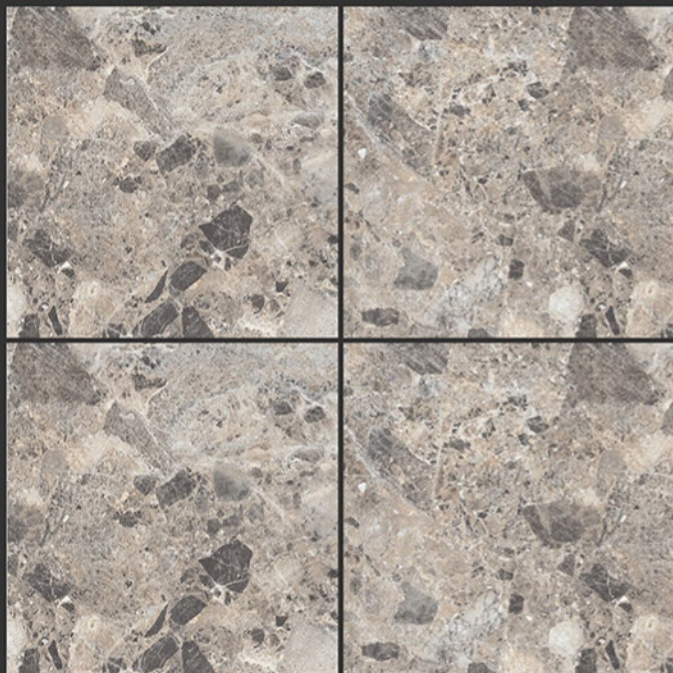

GLOSSY FINISH

**PGVT
800x800MM**