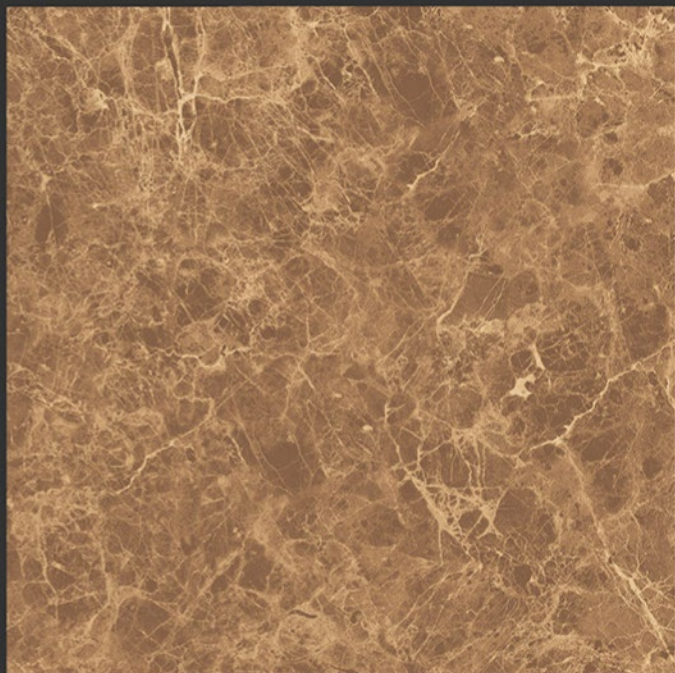

**PGVT
800x800MM**

Emperor Grey

GLOSSY FINISH

**PGVT
800x800MM**

EMPRADOR LIGHT

GLOSSY FINISH

**PGVT
800x800MM**

VRESALACE NATURAL