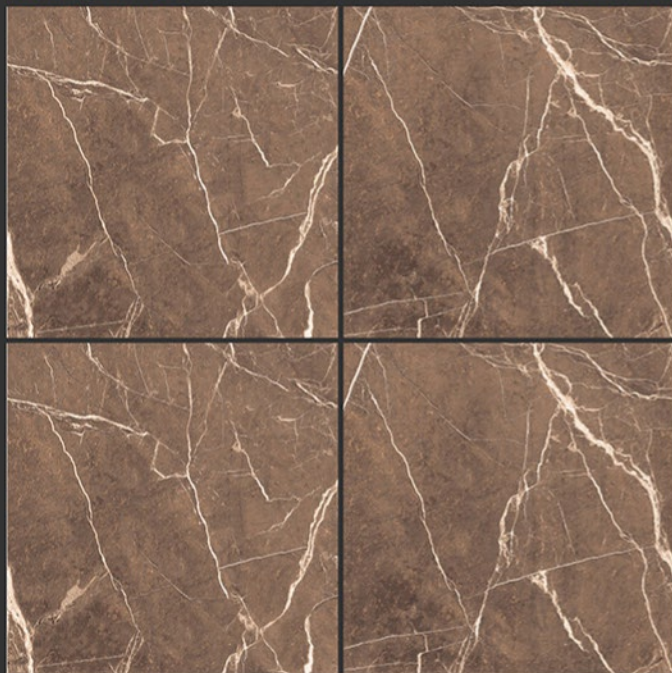

**PGVT
800x800MM**

ELECTRA WENGE

GLOSSY FINISH

**PGVT
800x800MM**

ELECTRO AMARILO

GLOSSY FINISH

**PGVT
800x800MM**

ELITE ONYX