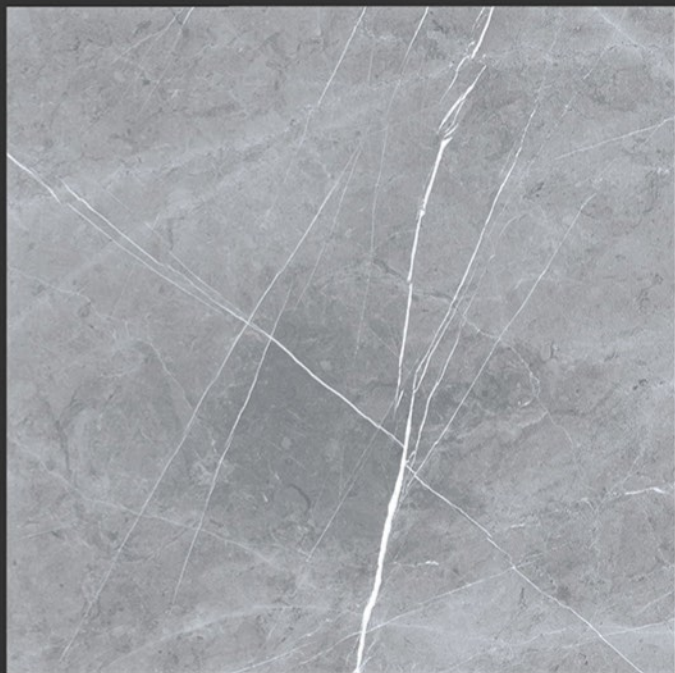

GLOSSY FINISH

**PGVT
800x800MM**

Chocoa String

GLOSSY FINISH

**PGVT
800x800MM**

CIANA GREY

GLOSSY FINISH

**PGVT
800x800MM**