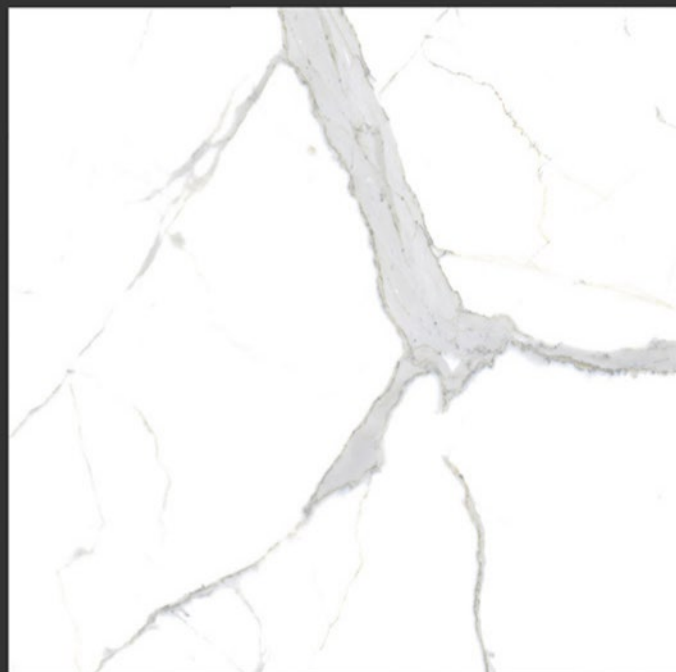

CR 1002_FP

GLOSSY FINISH

PGVT
800x800MM

CR 1004_FP

GLOSSY FINISH

PGVT
800x800MM

CRBOON_SILVER

GLOSSY FINISH