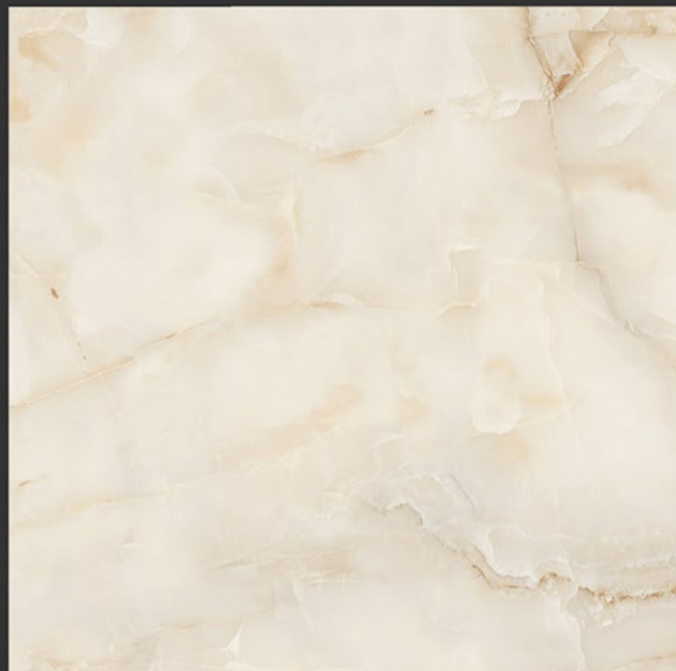

**PGVT
800x800MM**

ELECTRA WENGE

GLOSSY FINISH

**PGVT
800x800MM**

ELECTRO AMARILO

GLOSSY FINISH

**PGVT
800x800MM**

ELITE ONYX