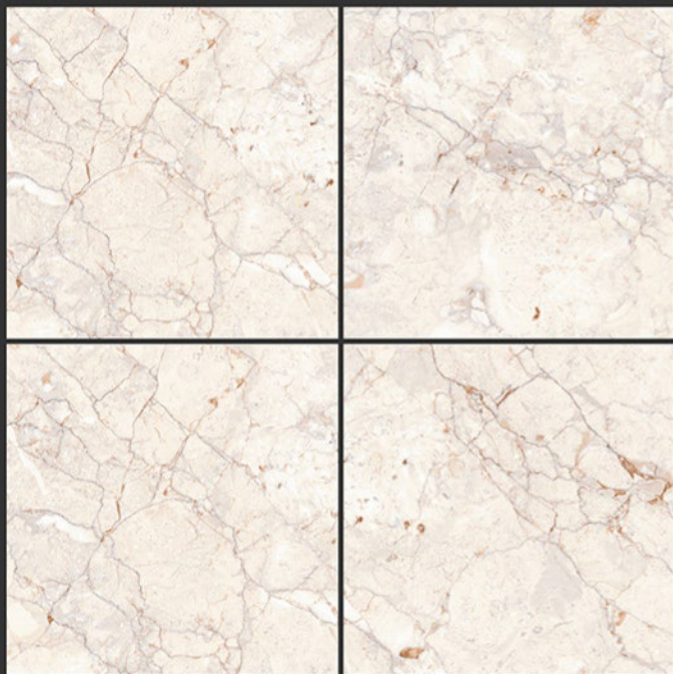

**PGVT
800x800MM**

ELECTRA WENGE

GLOSSY FINISH

**PGVT
800x800MM**

ELECTRO AMARILO

GLOSSY FINISH

**PGVT
800x800MM**

ELITE ONYX