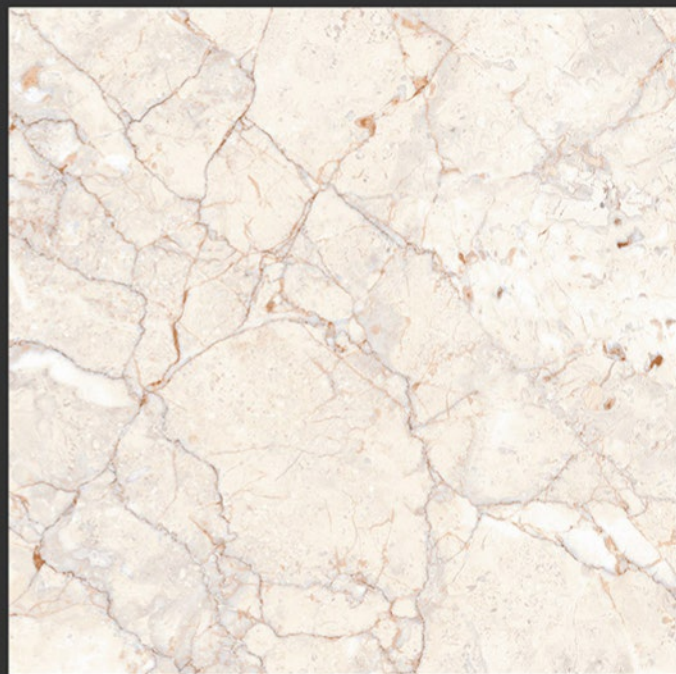

**PGVT
800x800MM**

ELECTRA WENGE

GLOSSY FINISH

**PGVT
800x800MM**

ELECTRO AMARILO

GLOSSY FINISH

**PGVT
800x800MM**

ELITE ONYX