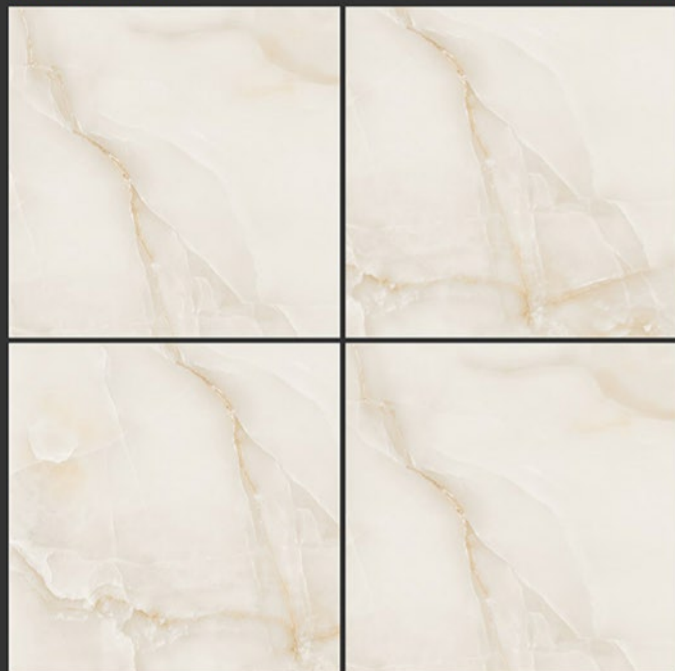

GLOSSY FINISH

**PGVT
800x800MM**