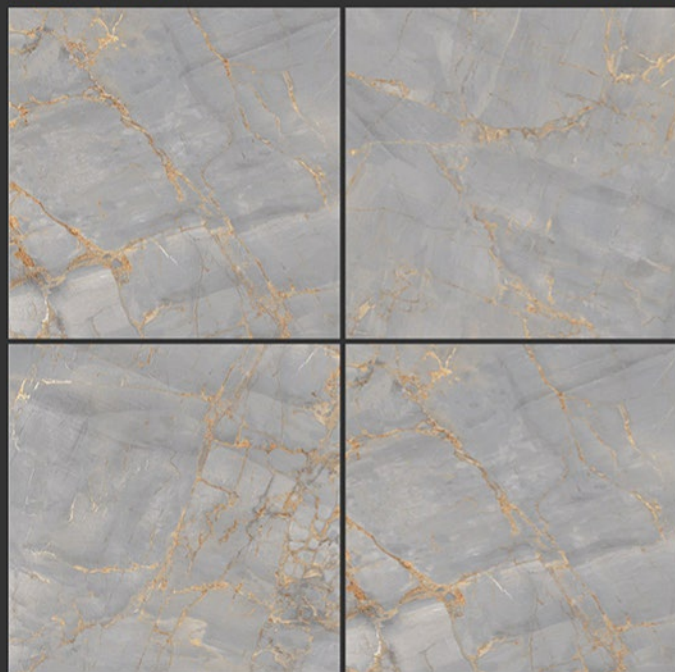

GLOSSY FINISH

**PGVT
800x800MM**