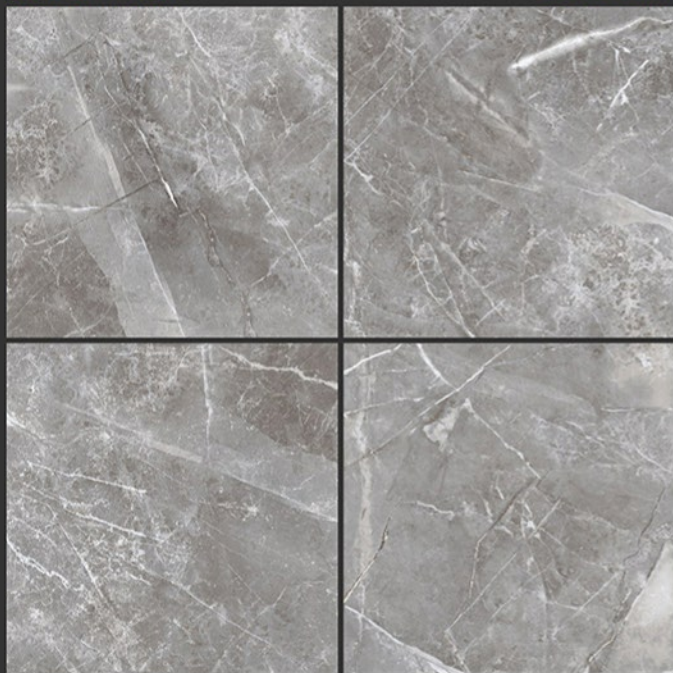

**PGVT
800x800MM**

ARMANI BROWN

GLOSSY FINISH

PGVT
800x800MM

A-Armani Dark Grey

GLOSSY FINISH

**PGVT
800x800MM**

ARMANI GOLD