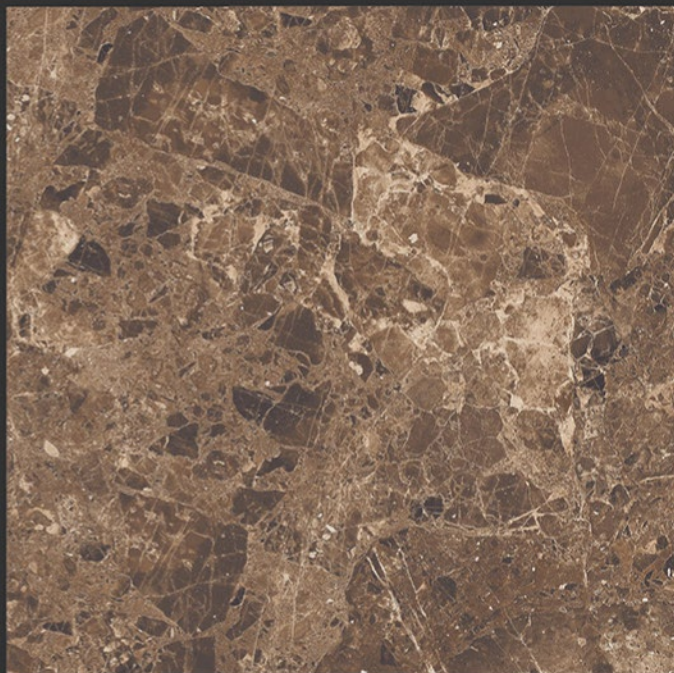

BROWN HICHORI