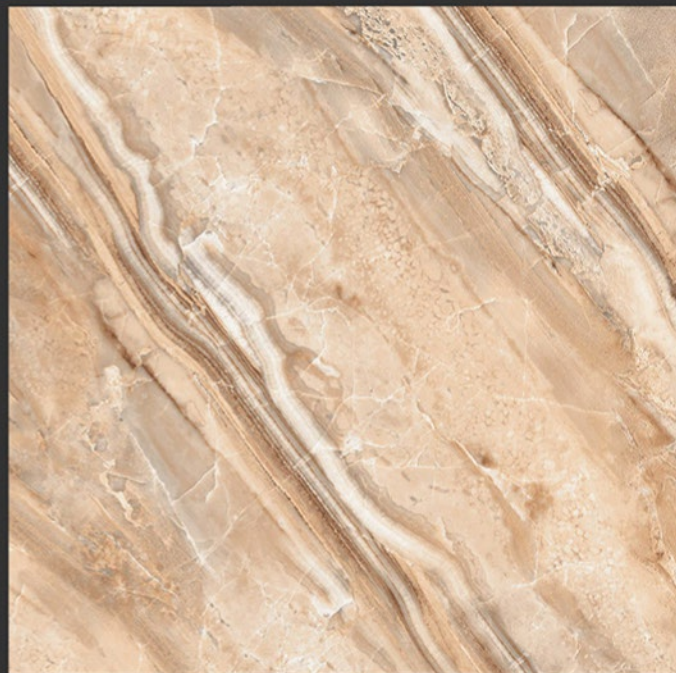

ARMANI BROWN