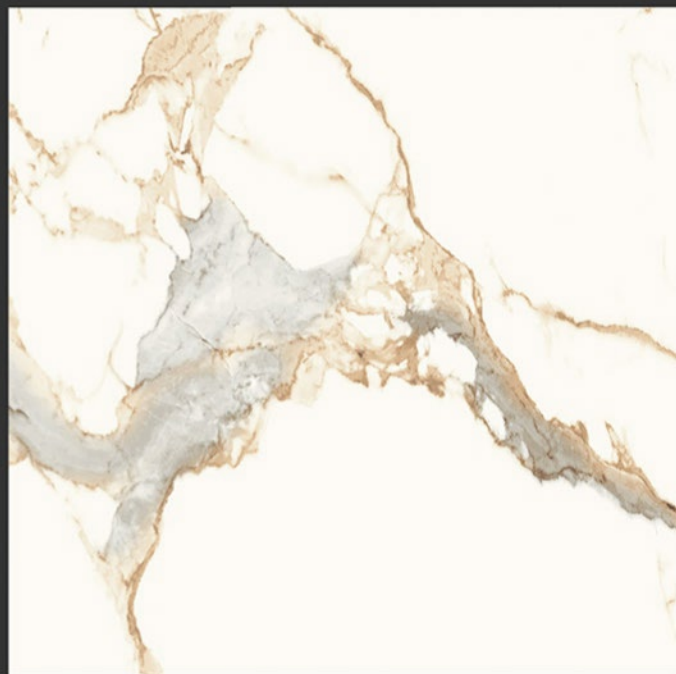

ATHENS GOLD