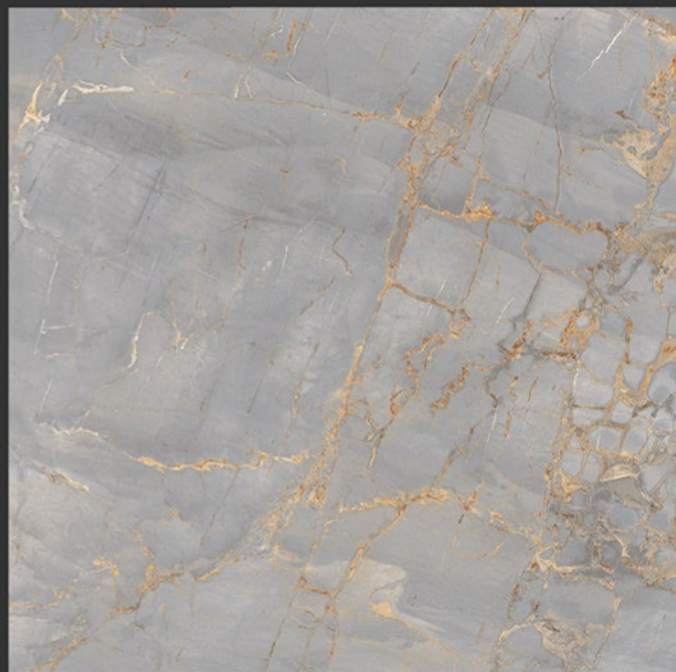

PGVT
800x800MM

Aquarius Onyx GREY

GLOSSY FINISH

**PGVT
800x800MM**

ARBESCATO WHITE

GLOSSY FINISH

PGVT
800x800MM

AREZZO GRIS