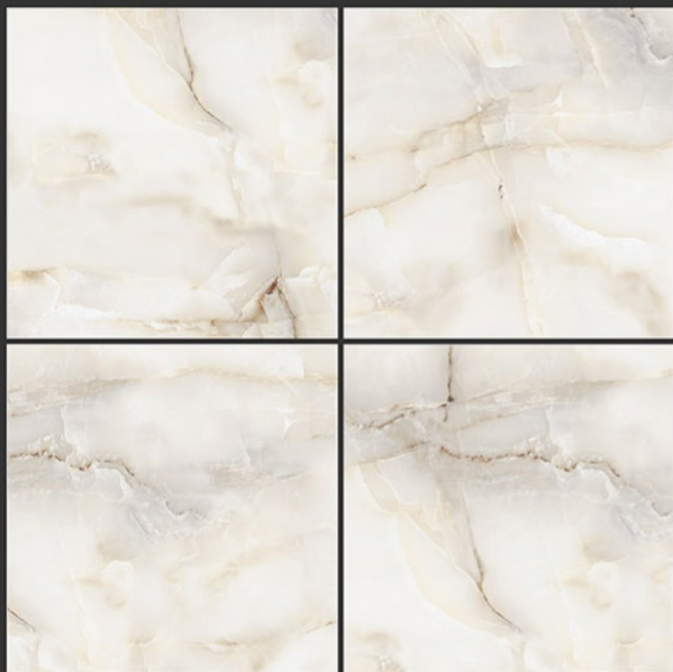

**GLOSSY FINISH**

**PGVT  
800x800MM**

AAB-ANTY SKY

GLOSSY FINISH

PGVT  
800x800MM

**ABSOLUTE GREY**

**GLOSSY FINISH**

**PGVT  
800x800MM**