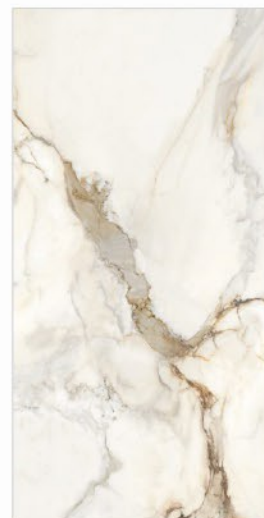

RANDOM 4 FACES

BORGHINI GOLD

FINISH Super White Glossy
SIZE 800x1600mm
THICKNESS 9mm

Also Available in
—
1200x
1800mm