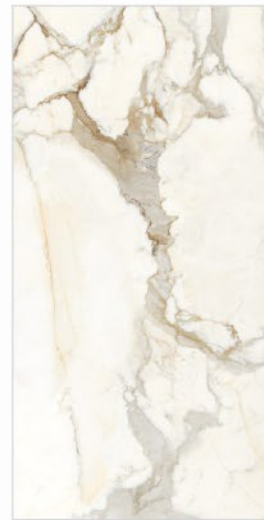

RANDOM 4 FACES

BORGHINI GOLD

FINISH Super White Glossy
SIZE 800x1600mm
THICKNESS 9mm

Also Available in
—
1200x
1800mm