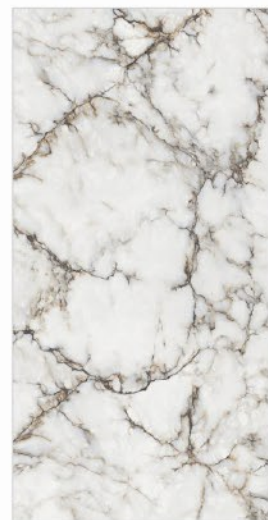

HEAT RESISTANT

FIRE RESISTANT

NON-SLIP

DIMENSIONAL  
STABILITY

ECOLOGICAL

Wall & Floor

AMALFI WHITE  
Super White Glossy  
800x1600mm

RANDOM 4 FACES