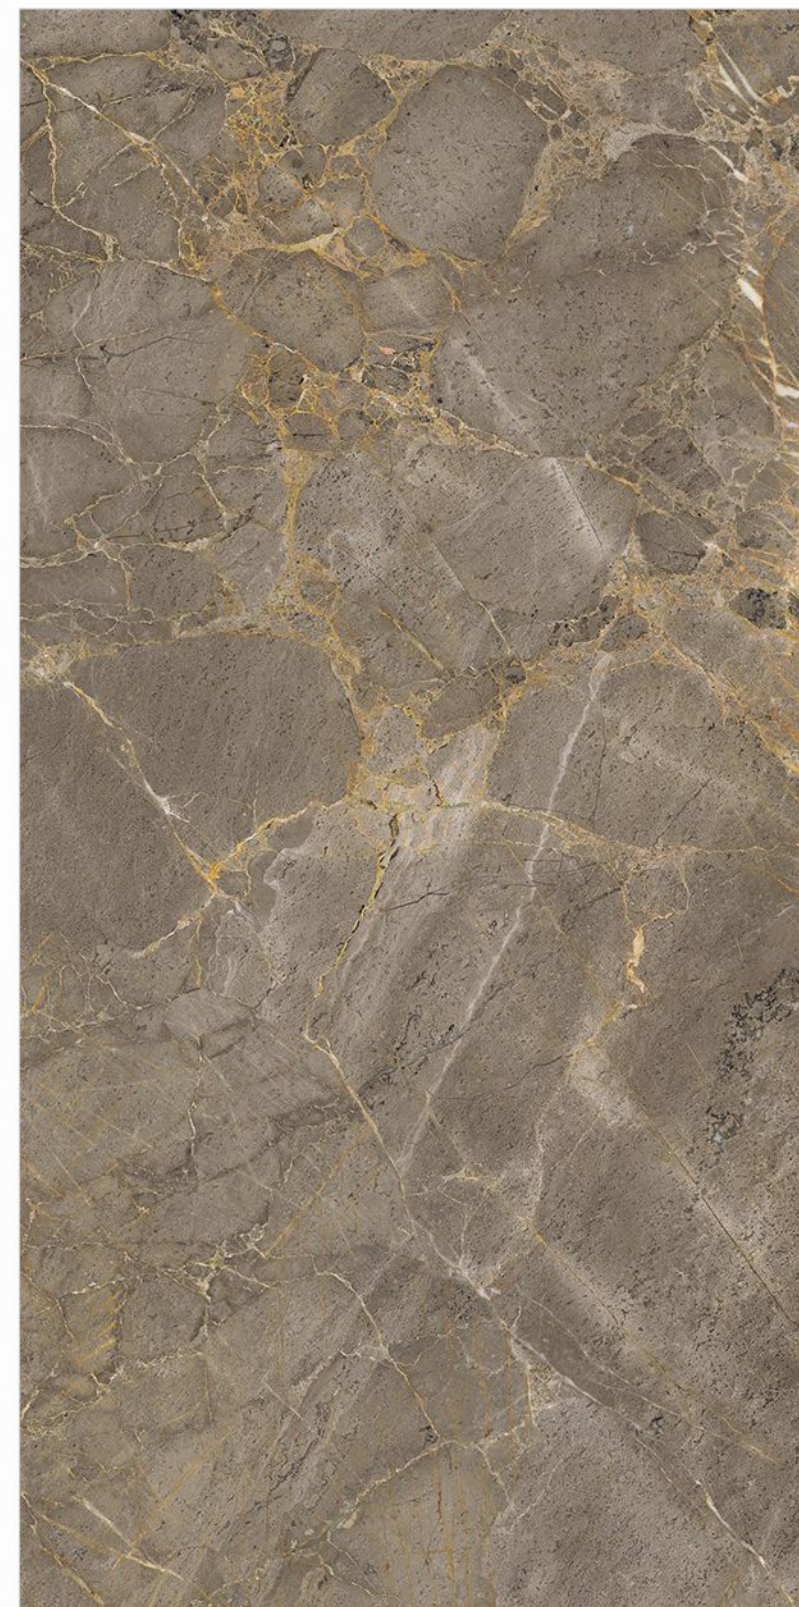

MADISON BROWN

FINISH Glossy
SIZE 800x1600mm
THICKNESS 9mm

Also Available in
1200x
1800mm

Wall & Floor
NOMADE GRIS
Glossy
80x160cm

RANDOM 4 FACES

FINISH Glossy
SIZE 800x1600mm
THICKNESS 9mm

RANDOM 4 FACES

FINISH Glossy
SIZE 800x1600mm
THICKNESS 9mm