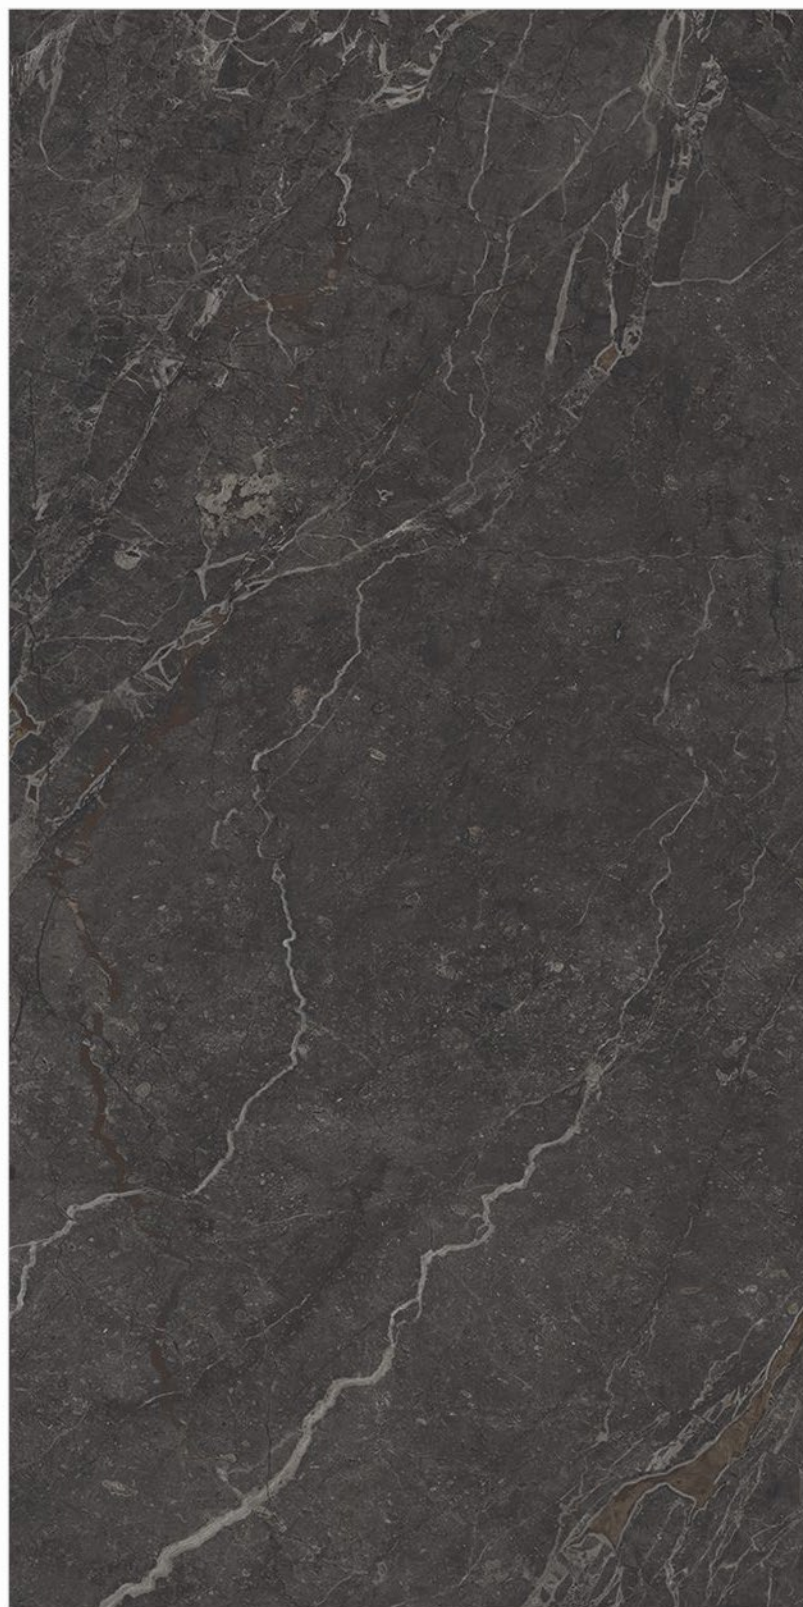

FINISH Glossy
SIZE 800x1600mm
THICKNESS 9mm