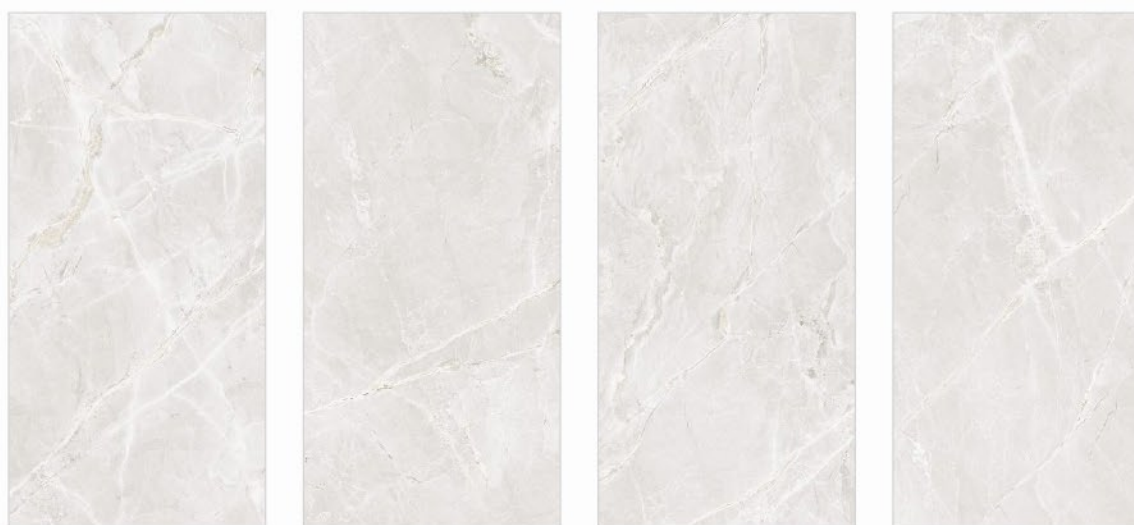

**1001
POLARIS
SILVER**

RANDOM 3 FACES

SIZE
800x1600mm

FINISH
Carving

THICKNESS
9mm

**1001
POLARIS
CREMA**

RANDOM 4 FACES

SIZE
800x1600mm