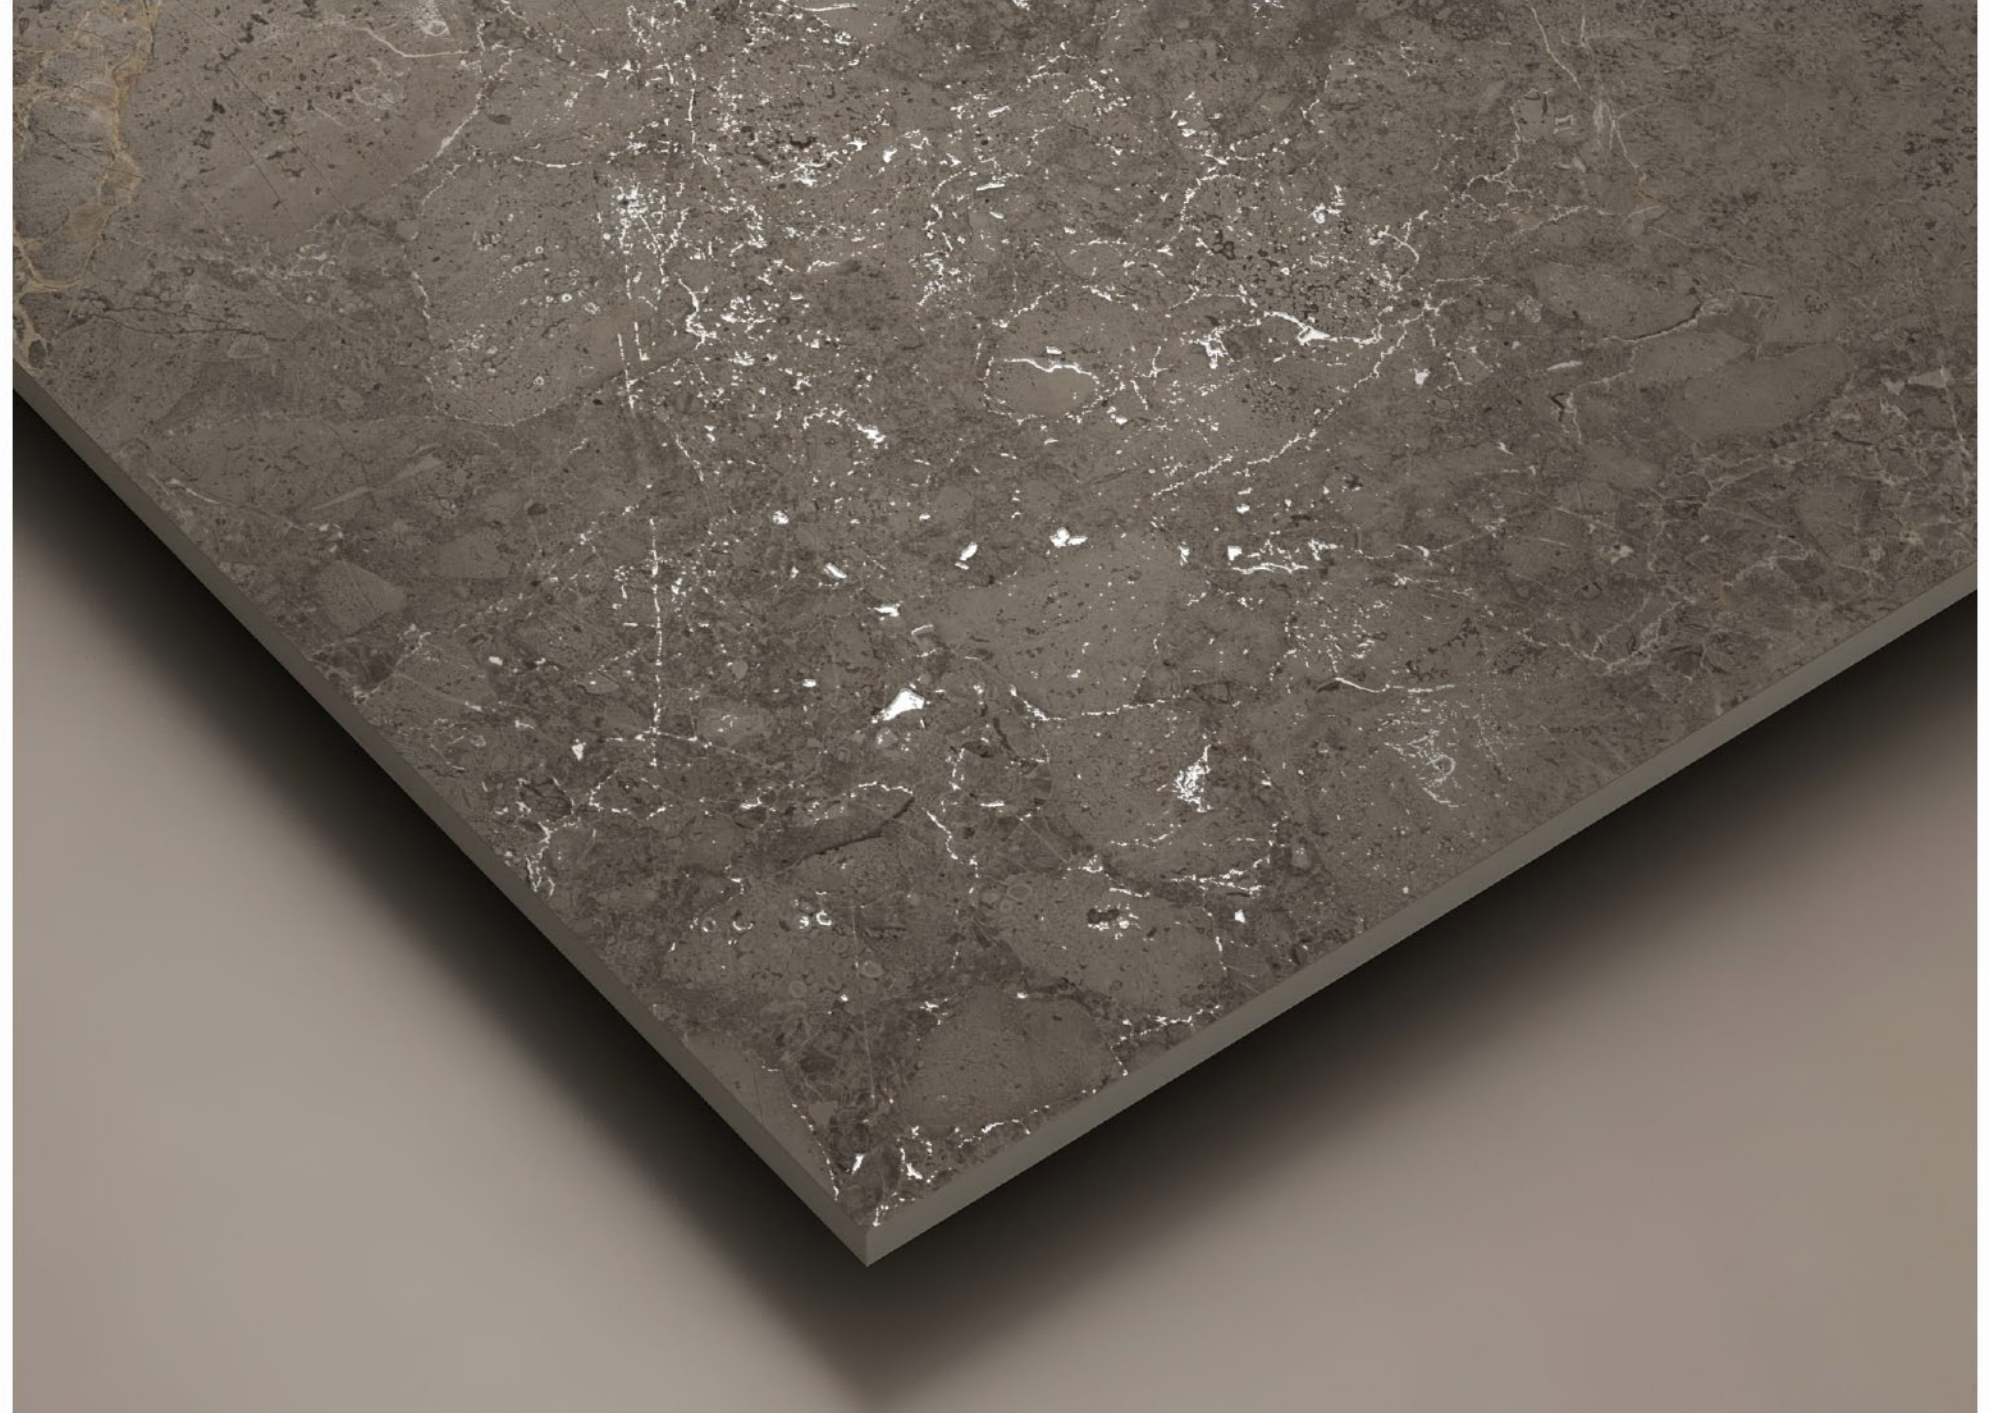

SIZE
800x1600mm

FINISH
Carving

THICKNESS
9mm

RANDOM 4 FACES

SIZE
800x1600mm

FINISH
Carving

THICKNESS
9mm

**1001
KALOS
BIANCO**