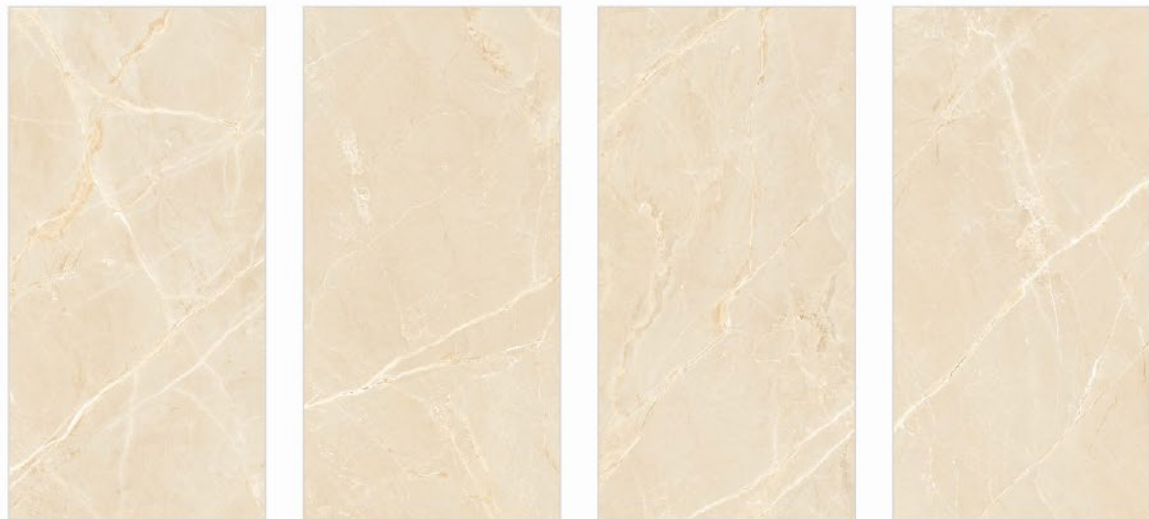

RANDOM 4 FACES

SIZE
800x1600mm

FINISH
Carving

THICKNESS
9mm