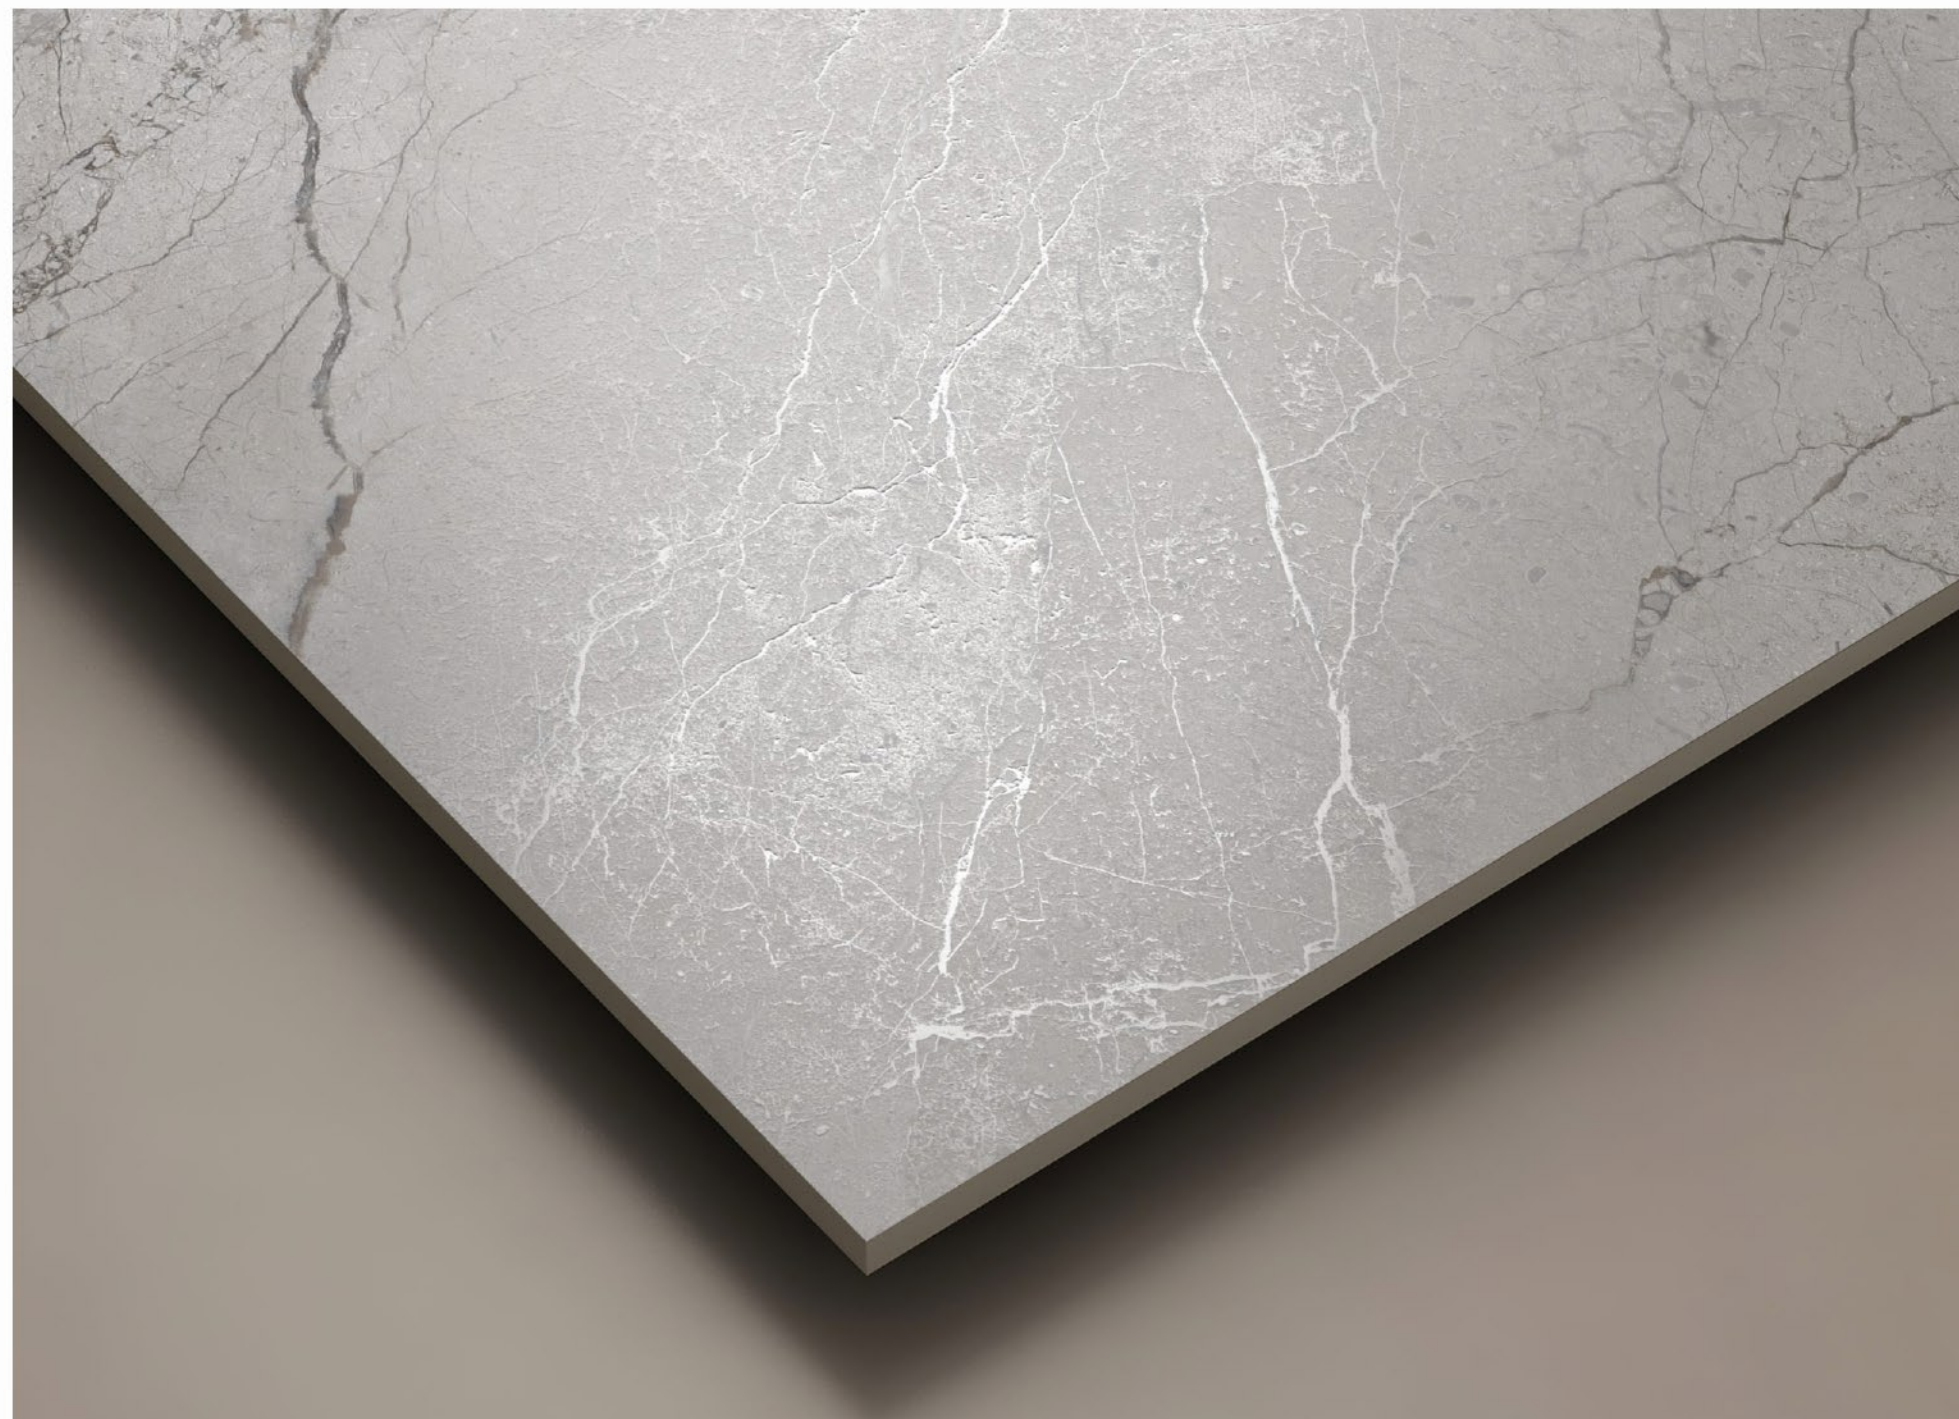

RANDOM 4 FACES

SIZE
800x1600mm

FINISH
Carving

THICKNESS
9mm

1001
TUSCAN
SILVER