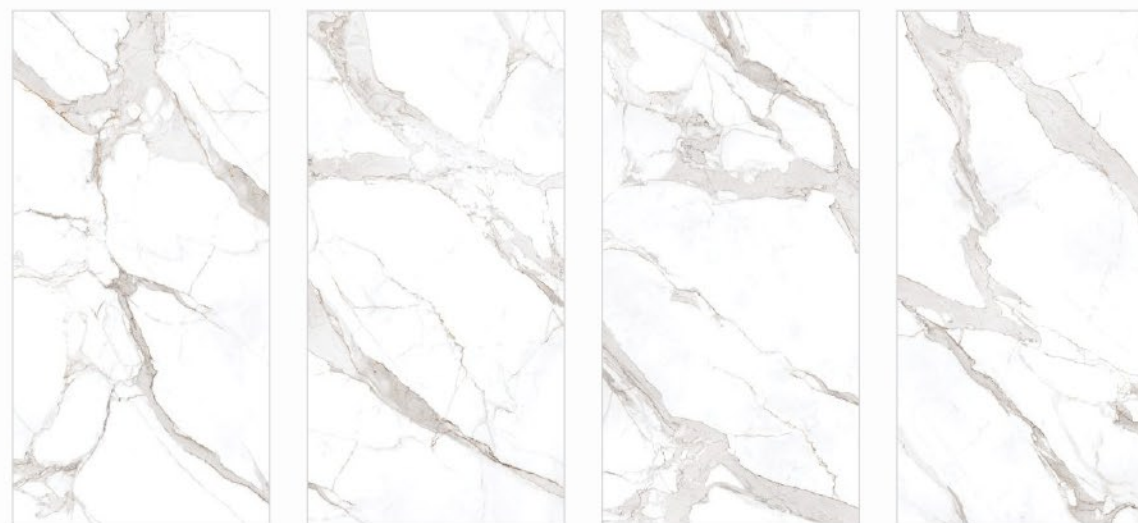

RANDOM 4 FACES

SIZE
800x1600mm

FINISH
Carving

THICKNESS
9mm

1001
STATUARIO
DIOR