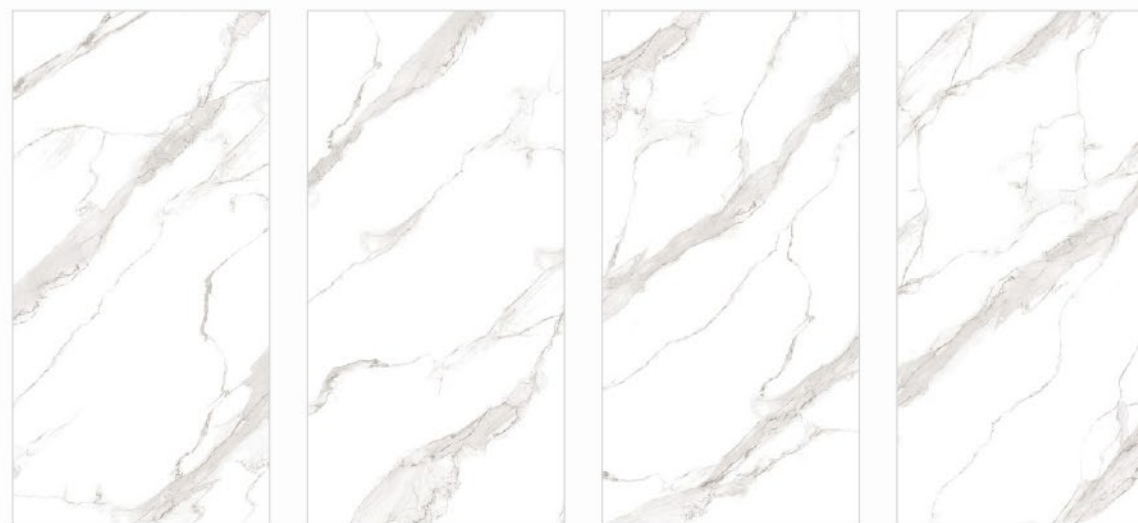

THICKNESS
9mm

RANDOM 4 FACES

SIZE
800x1600mm

FINISH
Carving

THICKNESS
9mm

1001
STATUARIO
ANTICO

RANDOM 5 FACES

SIZE
800x1600mm