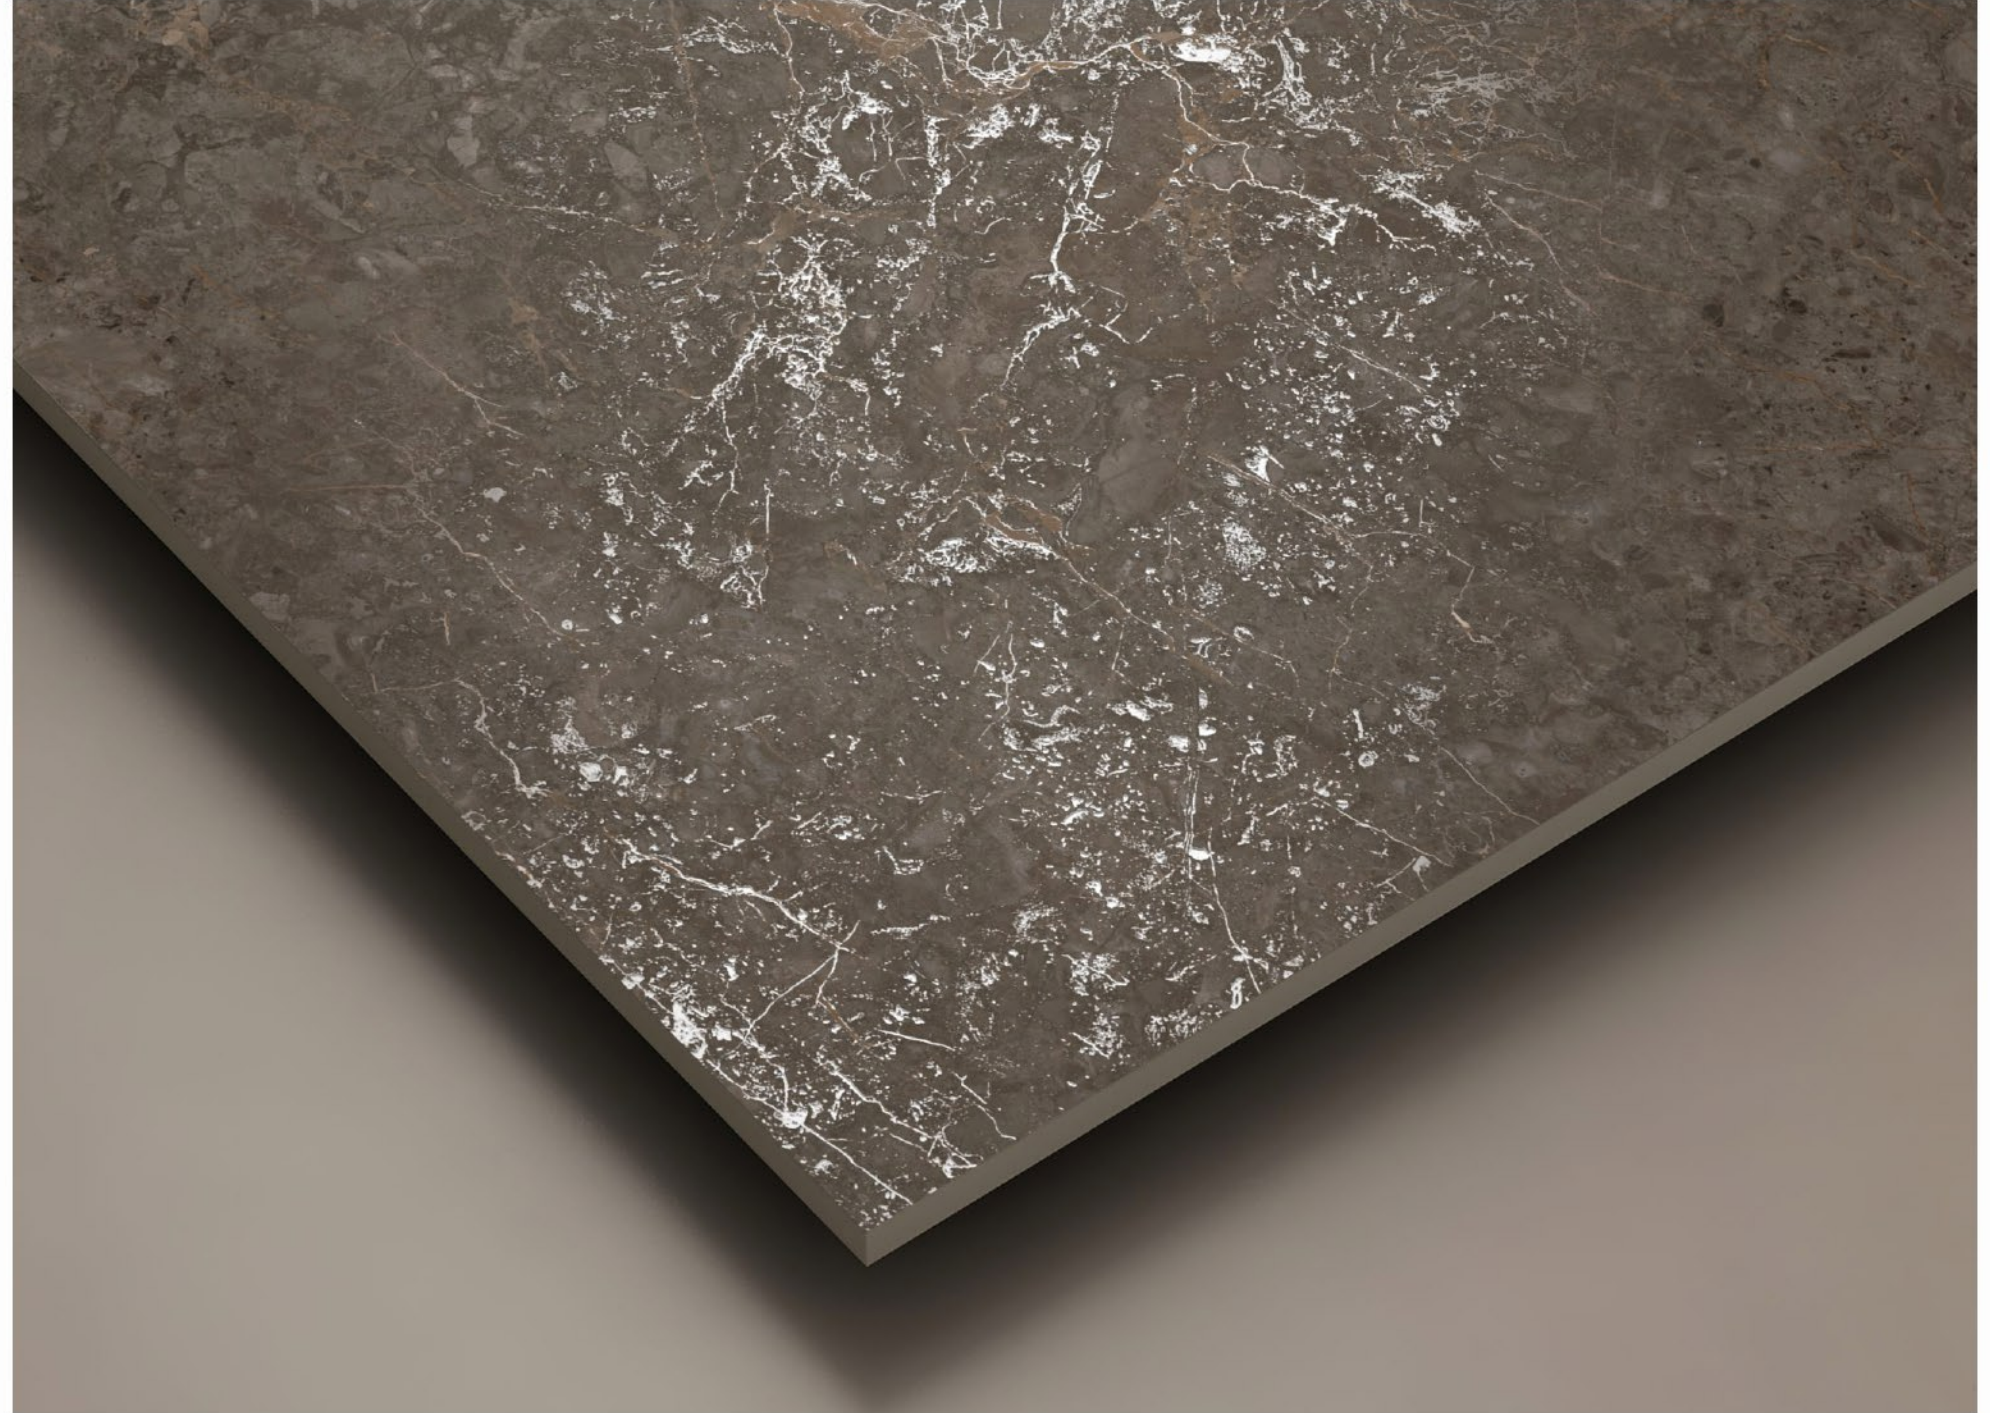

ENDLESS 4 FACES

SIZE
800x1600mm

FINISH
Carving

THICKNESS
9mm