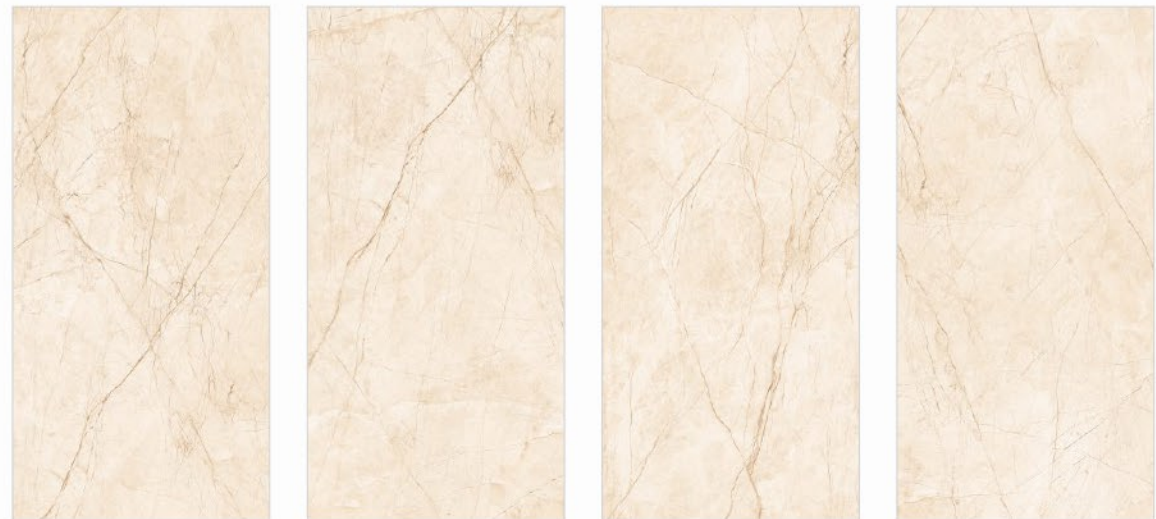

1001
OMICRON
MOCHA

RANDOM 4 FACES

SIZE
800x1600mm

FINISH
Carving

THICKNESS
9mm

RANDOM 4 FACES

SIZE
800x1600mm

FINISH
Carving