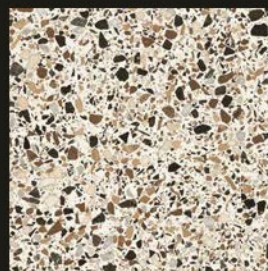

Terrazzo

COLLECTION

Terrazzo 1017

600x
600mm

Matt
Finish

Random
design

Easy to
clean

Frost
Resistance