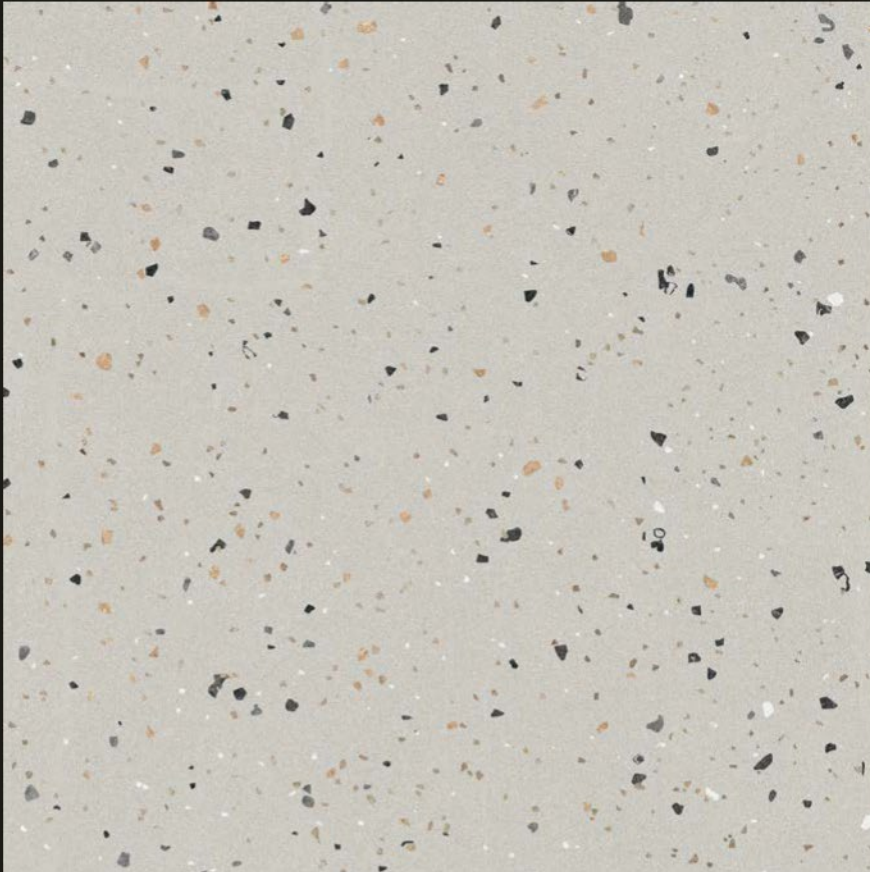

TERRAZZO

COLLECTION

Terrazzo 1009

600x
600mm

Matt
Finish

Random
design

Easy to
clean

Frost
Resistance

Fire
Resistance

Chemical
Resistance

Low Water
Absorption

Dimensional
stability

Easy
Installation

Crazing
Resistance