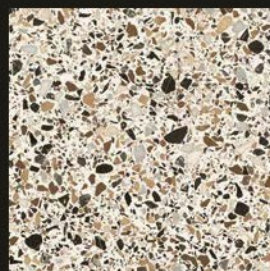

Terrazzo

COLLECTION

Terrazzo 1017

600x
600mm

Matt
Finish

Random
design

Easy to
clean

Frost
Resistance