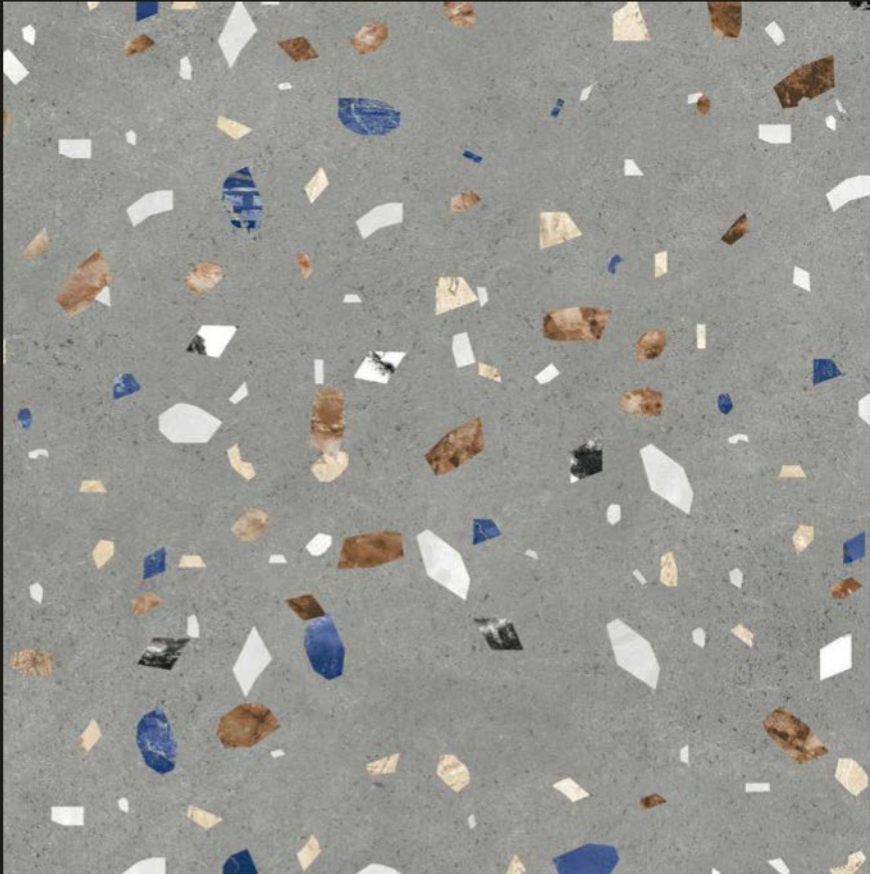

Terrazzo

COLLECTION

Terrazzo 1012

600x
600mm

Matt
Finish

Random
design