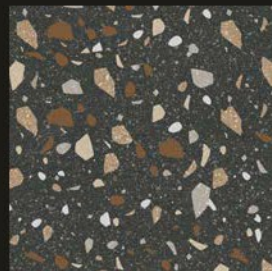

Matt
Finish

Terrazzo 1013
Terrazzo 1017

Terrazzo

COLLECTION

Terrazzo 1018

600x
600mm

Matt
Finish

Random
design