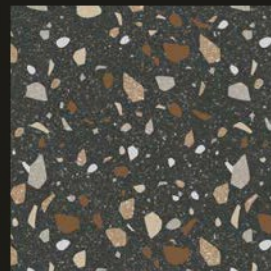

Matt
Finish

Terrazzo 1013
Terrazzo 1017

Terrazzo

COLLECTION

Terrazzo 1018

600x
600mm

Matt
Finish

Random
design