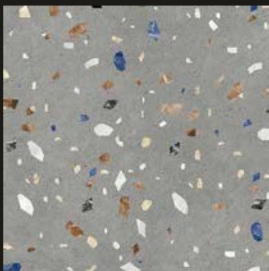

Terrazzo 1012

600x
600mm

Matt
Finish

Random
design

Easy to
clean

Frost
Resistance

Fire
Resistance

Chemical
Resistance