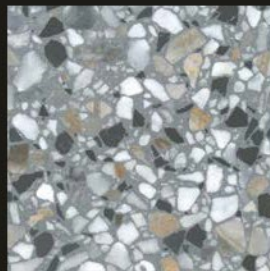

Easy to
clean

Frost
Resistance

Fire
Resistance

Chemical
Resistance

Low Water
Absorption

Dimensional
stability

Easy
Installation

Cracking
Resistance