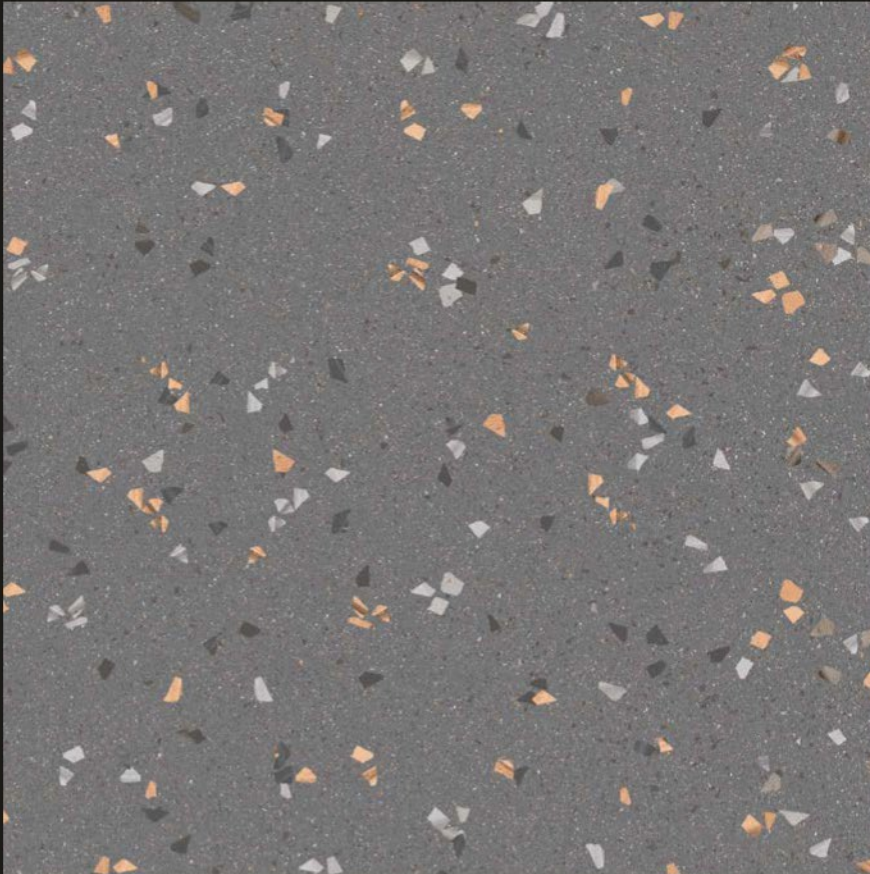

Terrazzo

COLLECTION

Terrazzo 1010

600x
600mm

Matt
Finish

Random
design

Easy to
clean

Frost
Resistance

Fire
Resistance

Chemical
Resistance

Low Water
Absorption

Dimensional
stability

Easy
Installation

Cracking
Resistance