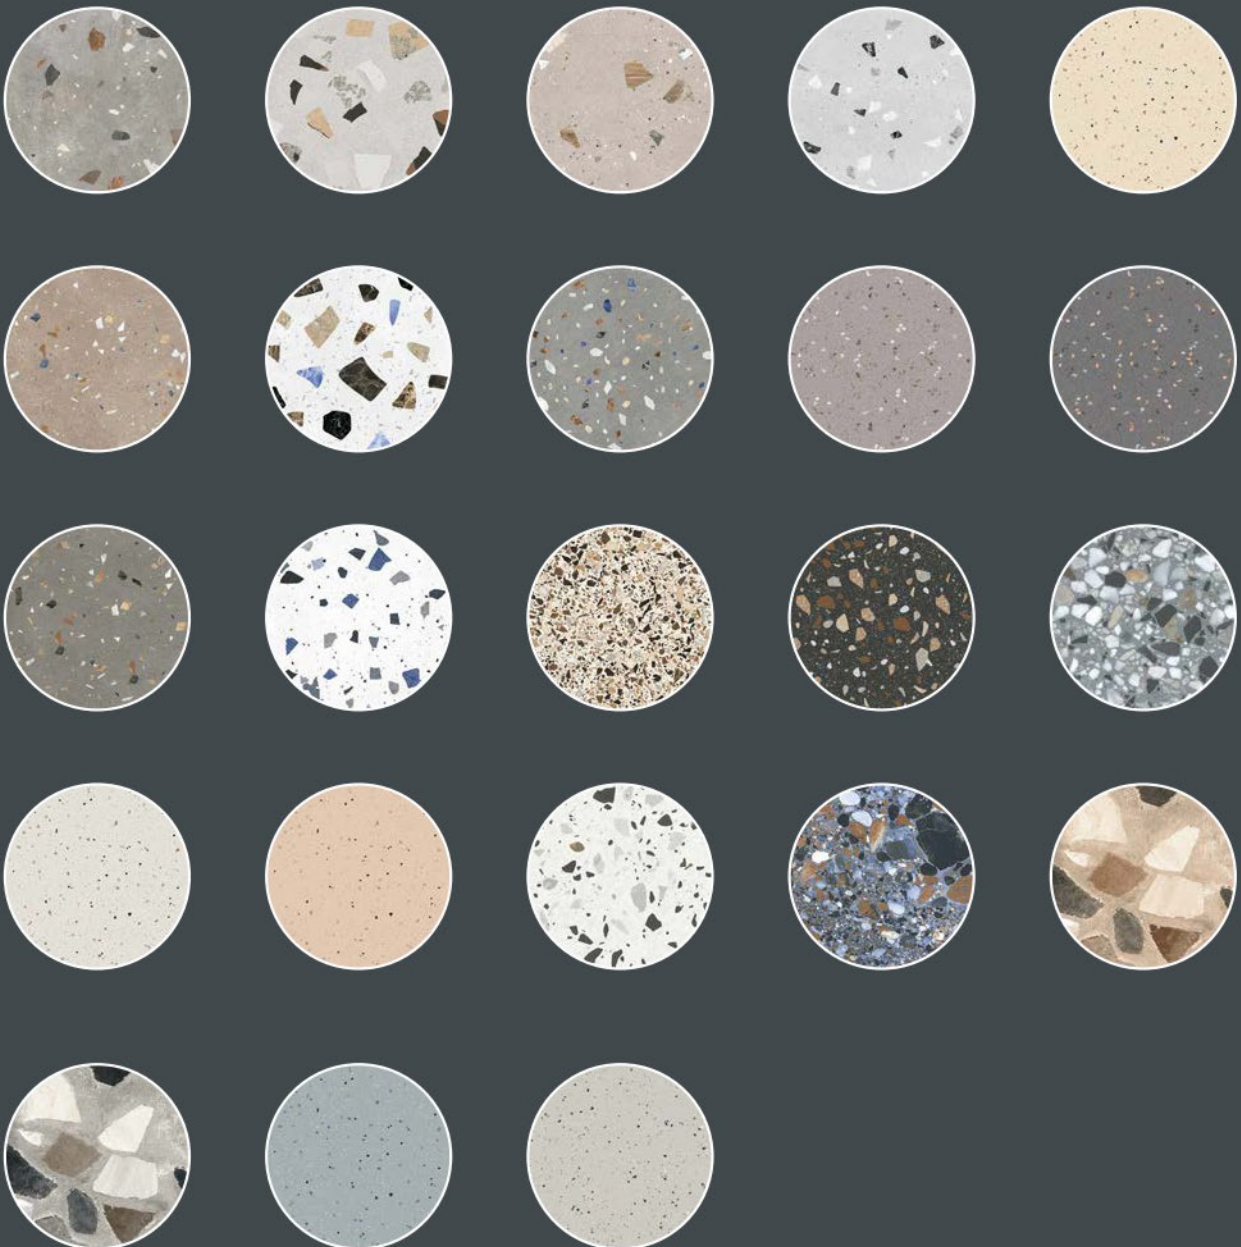

Terrazzo

COLLECTION

Terrazzo 1001

600x
600mm

Matt
Finish

Random
design

Easy to
clean

Frost
Resistance