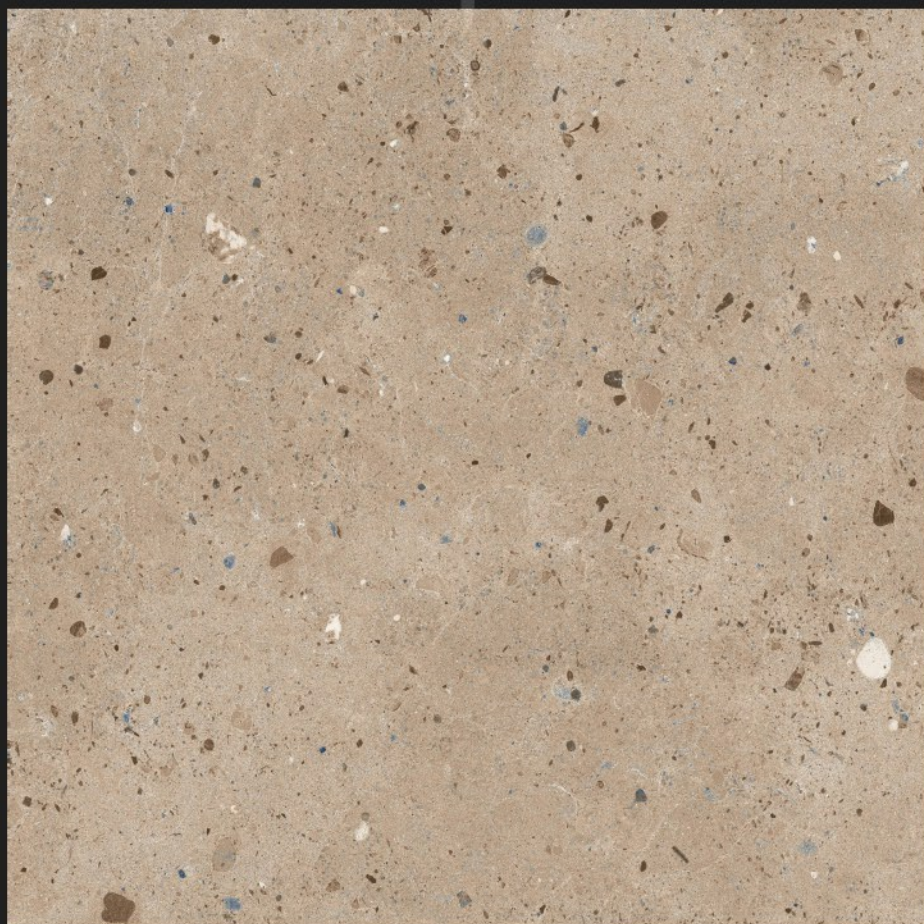

LAPPATO
COLLECTION

WILLIAM BROWN

Finish :
Matt Lappato

Size :
600x600mm