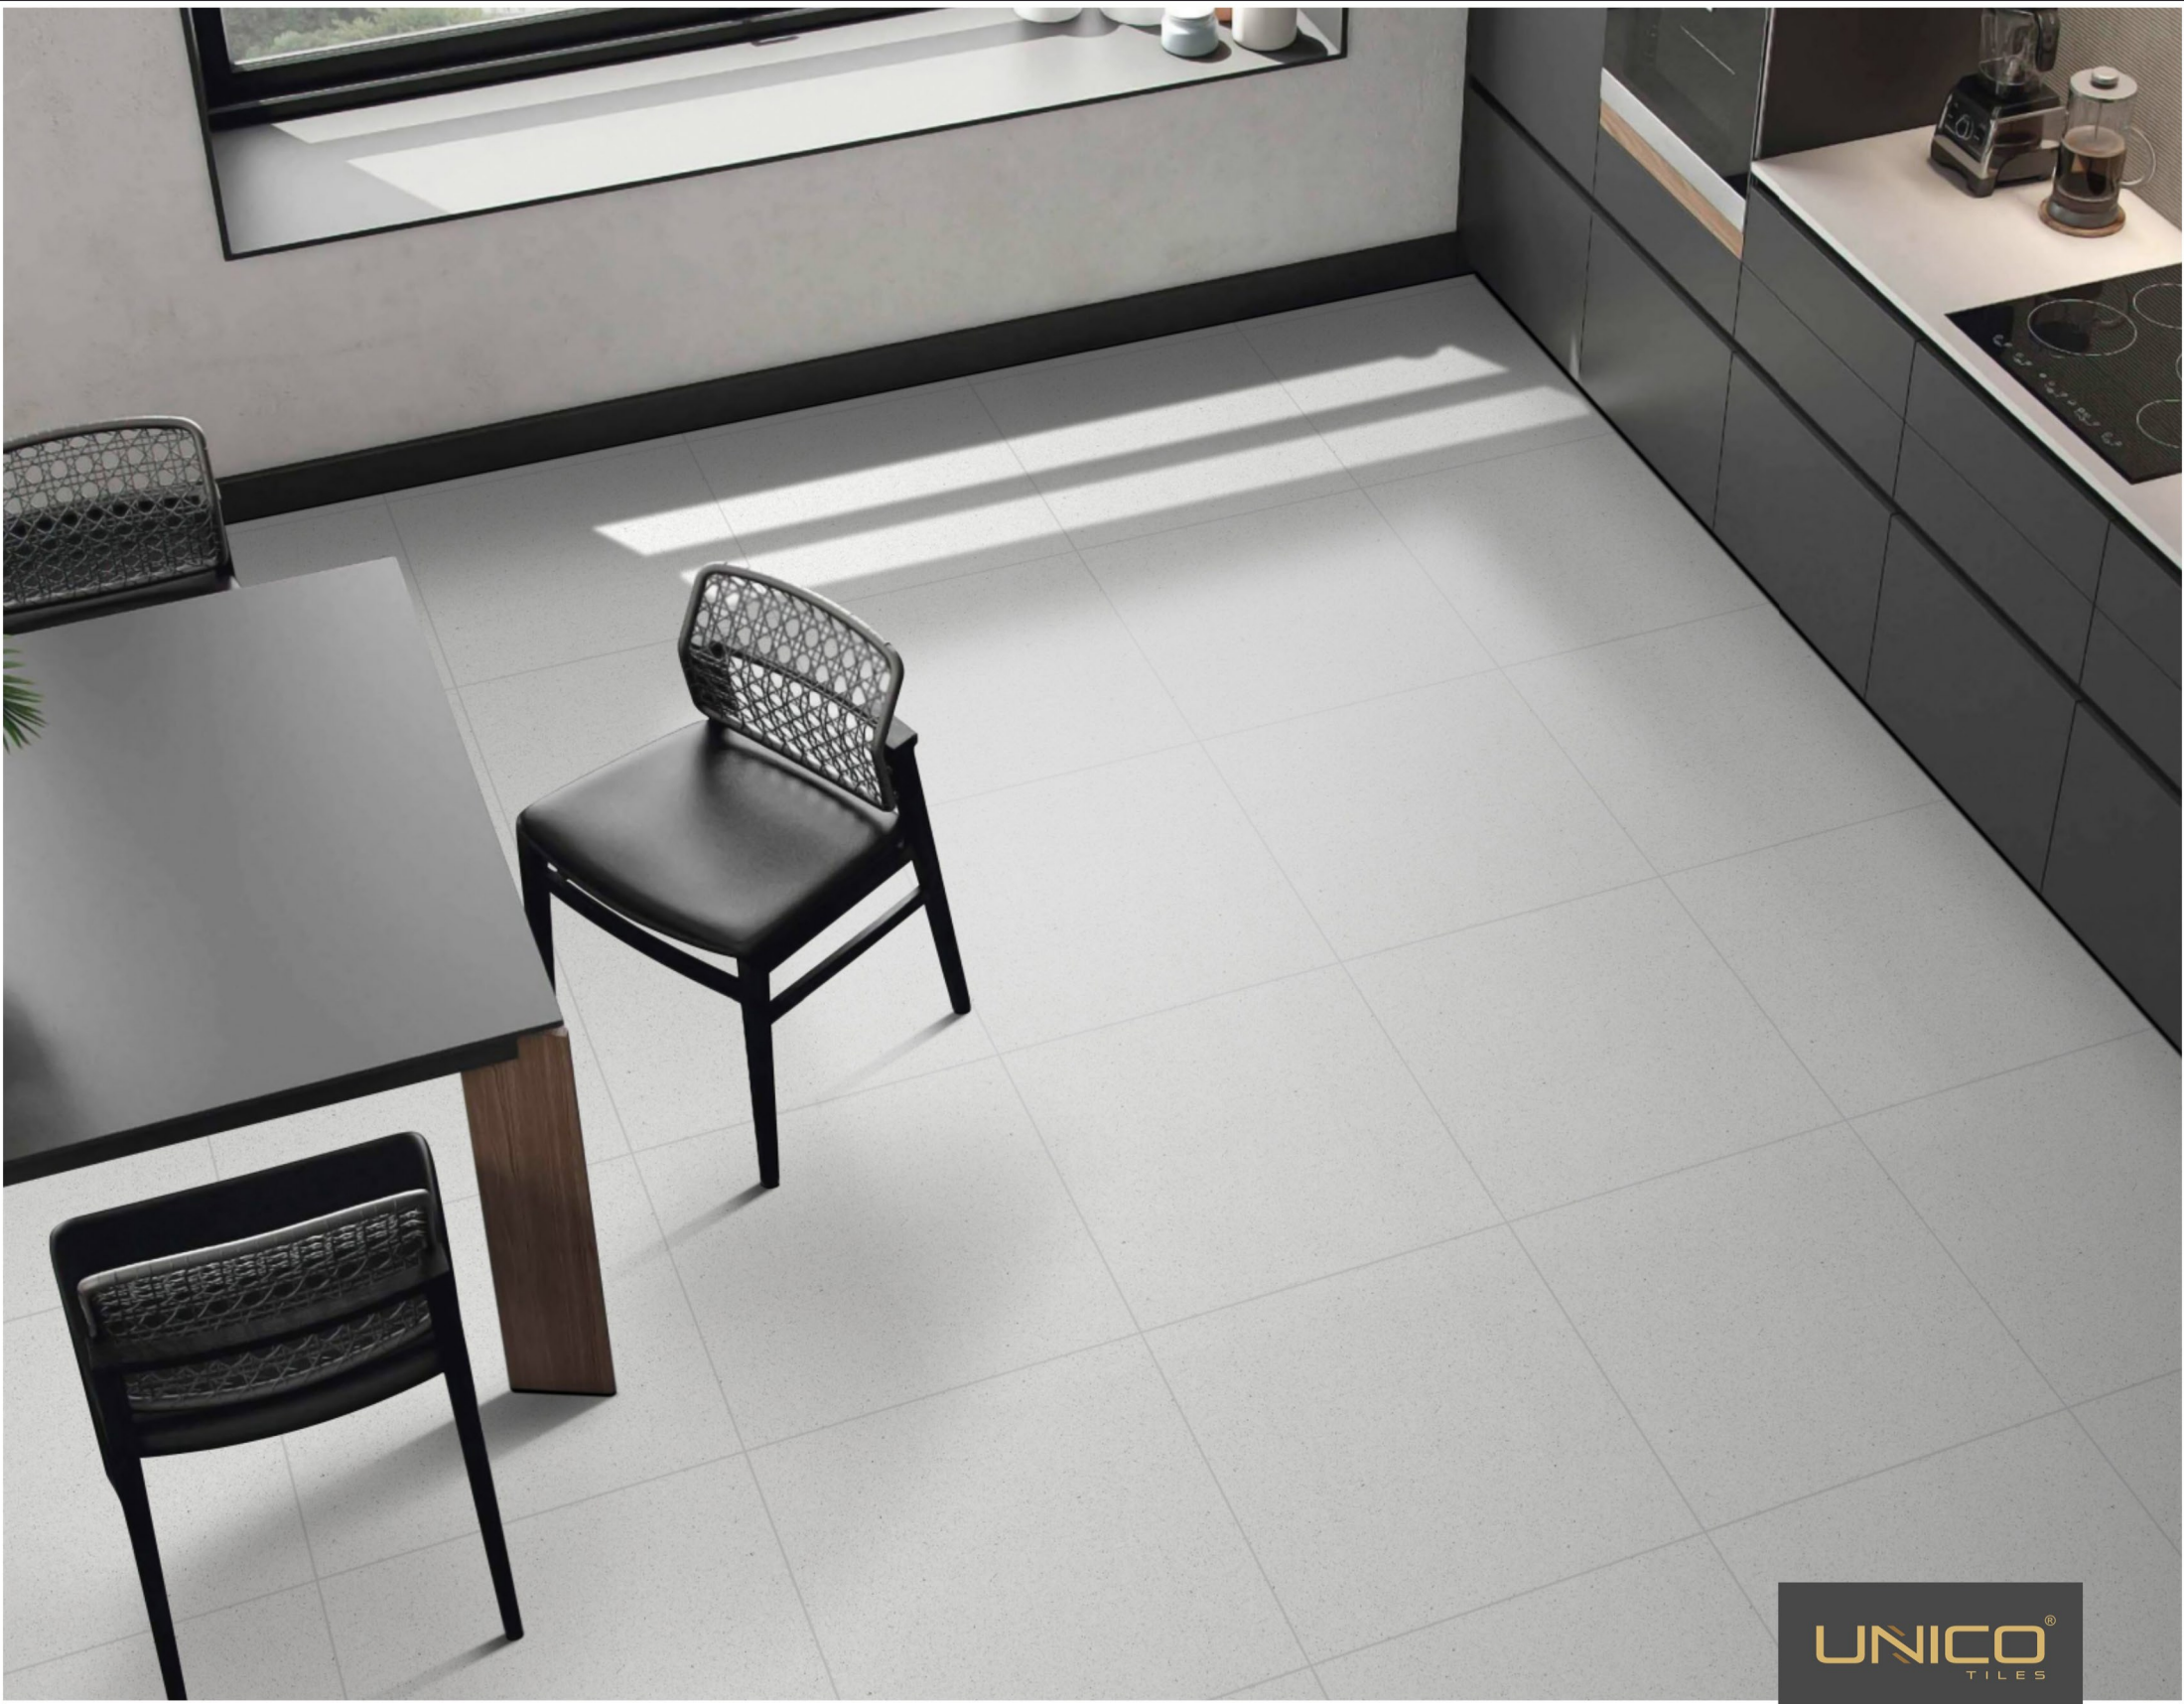

UNICO®
TILES

Grow Together with Clay Creations

PACKING DETAIL

Size	Thickness	No. of Tiles/Box.	Coverage Area/Box.
600X600mm	9.00 mm	04 Pcs. Per Box	1.44 Sq. Mtr
Weight Per Box	No.of Pallet in container	Total Box in Pallet	Sq.Mtr lodability with pallet
28Kg. (Approx)	25 Pallet	40 Box	1440.00Sq. Mtr