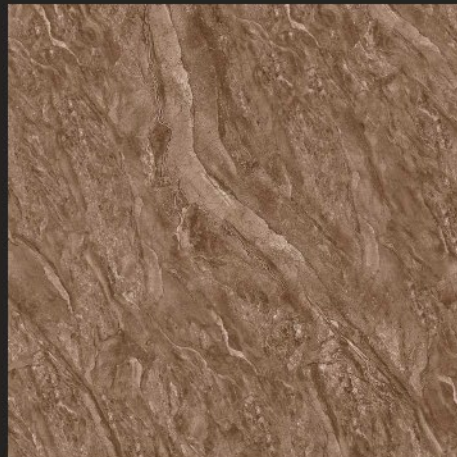

MAXICAN MIDNIGHT

FINISH : POLISHED

SIZE :
600X600MM

GLOSSY
COLLECTION

Floor Tile - MARCONI BROWN | Size - 600x600mm | Finish - Polished

MEDRID CREMA

MEDRID BEIGE

MEDRID BROWN