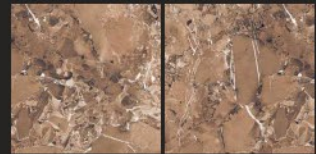

GLOSSY
COLLECTION

Floor Tile - **INFADOR BROWN** | Size - 600x600mm | Finish - Polished
Wall Tile - **INFADOR BROWN**

MALABAR WHITE

MALABAR NERO

MALABAR BEIGE

MALABAR BROWN

FINISH : POLISHED

SIZE :
600X600MM

GLOSSY
COLLECTION

Floor Tile - MALABAR WHITE | Size - 600x600mm | Finish - Polished
Wall Tile - MALABAR NERO

GLOSSY
COLLECTION

MARCONI CREMA

NEW

MARCONI BROWN

NEW

MAXICAN DELIGHT