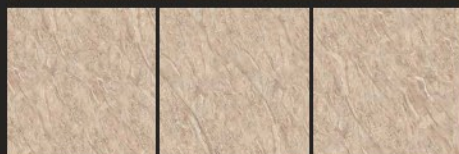

MAXICAN MIDNIGHT

FINISH : POLISHED

SIZE :
600X600MM

GLOSSY
COLLECTION

Floor Tile - MARCONI BROWN | Size - 600x600mm | Finish - Polished

MEDRID CREMA

MEDRID BEIGE

MEDRID BROWN