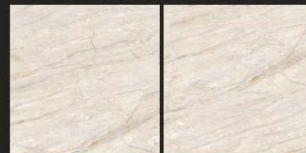

GLOSSY
COLLECTION

Floor Tile - MONTANA WHITE | Size - 600x600mm | Finish - Polished

NIMO WHITE

NIMO GREY

NIMO CREMA

NIMO BROWN

FINISH : POLISHED

SIZE :
600X600MM