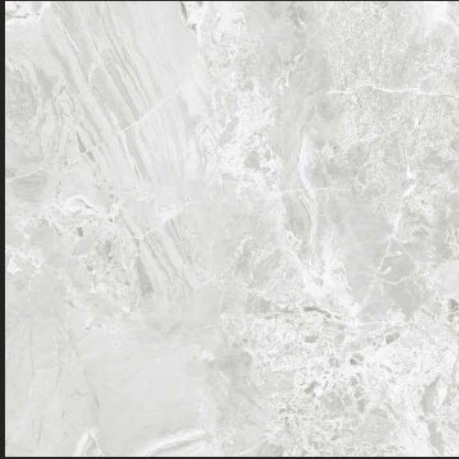

ASTARDA CREMA

ASTARDA BEIGE

FINISH : POLISHED

SIZE :
600X600MM

GLOSSY
COLLECTION

Floor Tile - **ASTARDA CREMA** | Size - 600x600mm | Finish - Polished

BRECCIA WHITE

BRECCIA BLACK