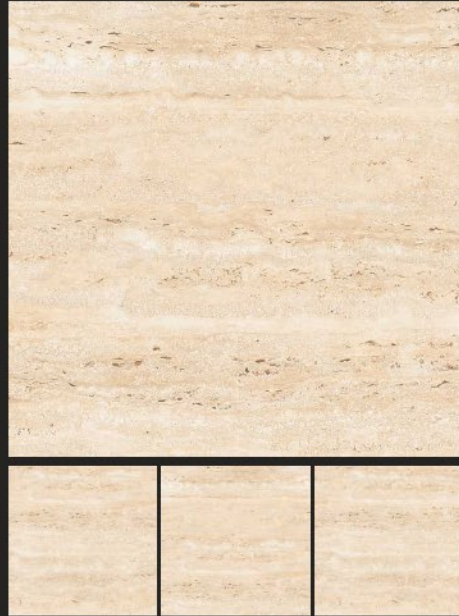

NEW

FINISH : POLISHED

SIZE :
600X600MM

GLOSSY
COLLECTION