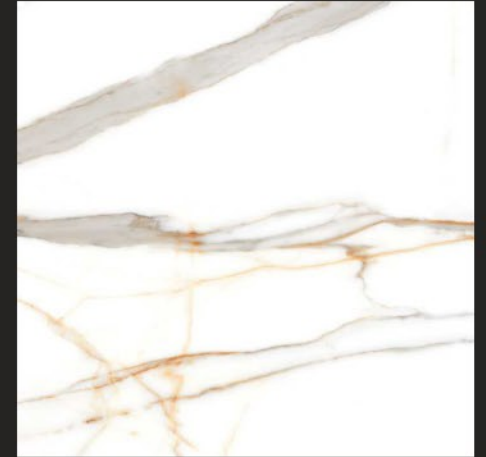

TURBO STATUARIO

NEW

FINISH : POLISHED

SIZE :
600X600MM

GLOSSY
COLLECTION