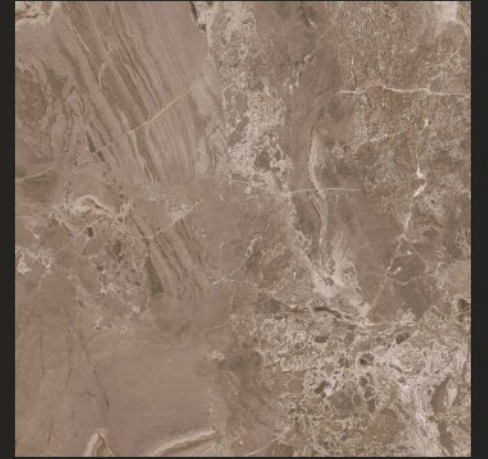

FINISH : POLISHED

SIZE :
600X600MM

GLOSSY
COLLECTION