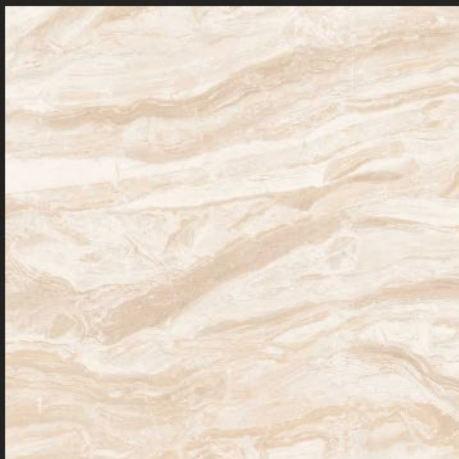

NEW

NEW

NEW

NEW

FINISH : POLISHED

SIZE :
600X600MM

GLOSSY
COLLECTION