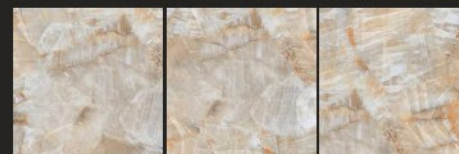

NEW

ANTRA BROWN

NEW

FINISH : POLISHED

SIZE :
600X600MM

GLOSSY
COLLECTION

Floor Tile - AKROS BROWN | Size - 600x600mm | Finish - Polished

AMORA BROWN