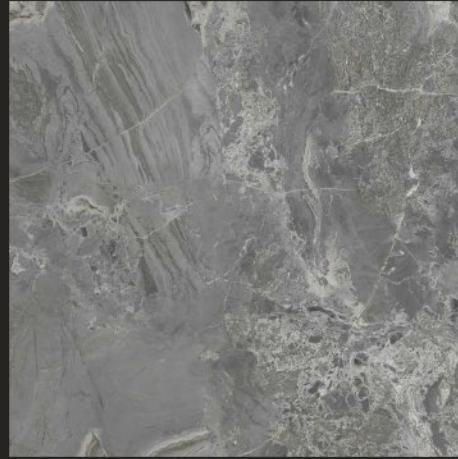

ASTARDA CREMA

ASTARDA BEIGE

FINISH : POLISHED

SIZE :
600X600MM

GLOSSY
COLLECTION

Floor Tile - **ASTARDA CREMA** | Size - 600x600mm | Finish - Polished

BRECCIA WHITE

BRECCIA BLACK