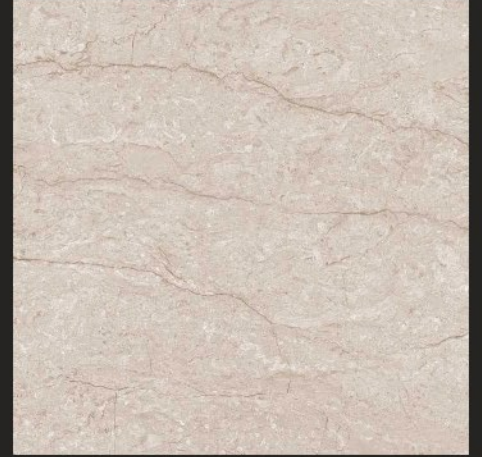

SIZE :
600X600MM

GLOSSY
COLLECTION

Floor Tile - **TRAVERTINO SILVER** | Size - 600x600mm | Finish - Polished
Wall Tile - **TRAVERTINO SILVER**

VIRA STATUARIO

WARM DAYNA

YEMEN CREMA

YEMEN SILVER

FINISH : POLISHED