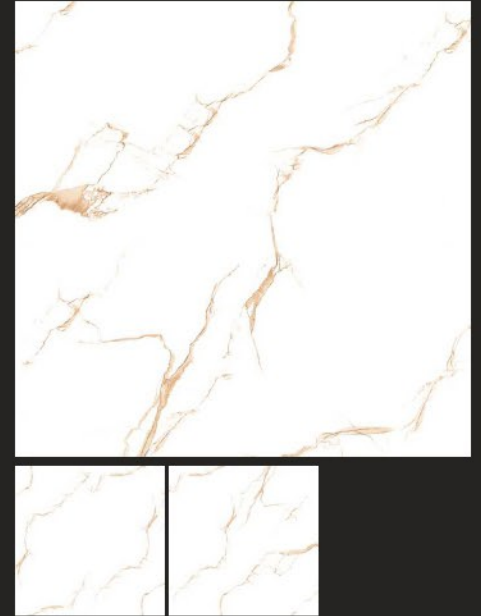

NEW

FINISH : POLISHED

SIZE :
600X600MM

GLOSSY
COLLECTION