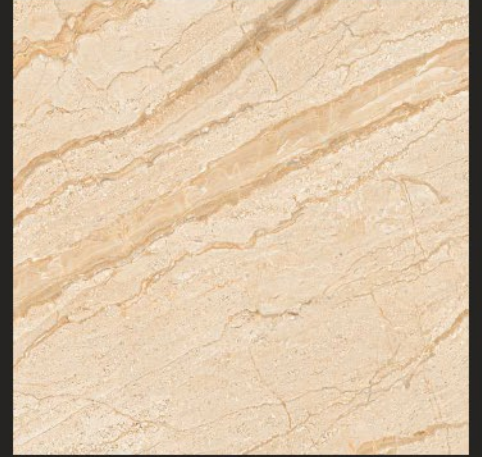

Floor Tile - **CONFIDENT WHITE** | Size - 600x600mm | Finish - **Polished**
Wall Tile - **CONFIDENT WHITE**

DELTA DYNA SILVER

DELTA DYNA GRAY

DELTA DYNA CREMA

DELTA DYNA BEIGE

FINISH : POLISHED

SIZE :
600X600MM