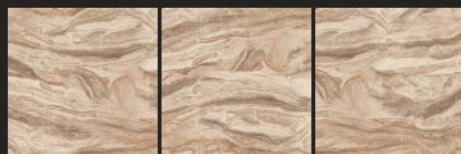

SIZE :
600X600MM

GLOSSY
COLLECTION

Floor Tile - **TRAVERTINO SILVER** | Size - 600x600mm | Finish - Polished
Wall Tile - **TRAVERTINO SILVER**

VIRA STATUARIO

WARM DAYNA

YEMEN CREMA

YEMEN SILVER

FINISH : POLISHED

SIZE :
600X600MM

GLOSSY
COLLECTION

Floor Tile - YEMEN SILVER | Size - 600x600mm | Finish - Polished

ZIBON WHITE

FINISH : POLISHED

SIZE :
600X600MM

GLOSSY
COLLECTION

AKOTA CREMA

NEW

AKOTA BROWN

NEW

AKOTA BIANCO

NEW

AKOTA GRIS

NEW

FINISH : POLISHED