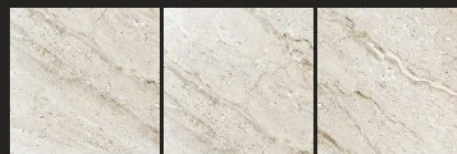

AKASHIYA GREY

AKRON STATUARIO

FINISH : POLISHED

SIZE :
600X600MM

GLOSSY
COLLECTION

Floor Tile - AKRON STATUARIO | Size - 600x600mm | Finish - Polished

AZURE GRIS

NEW

AZURE BEIGE

NEW

AZZARO

APIA STATUARIO

FINISH : POLISHED

SIZE :
600X600MM

GLOSSY
COLLECTION

Floor Tile - AZURE BEIGE | Size - 600x600mm | Finish - Polished