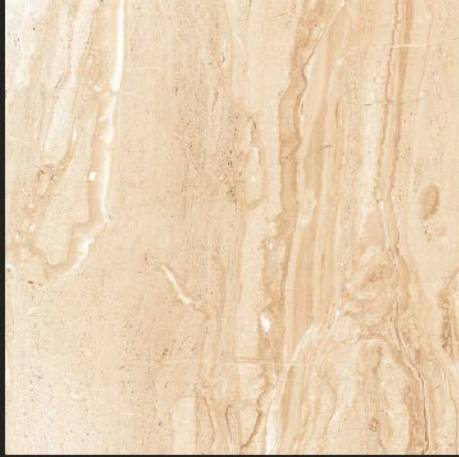

DYNA GOLD

NEW