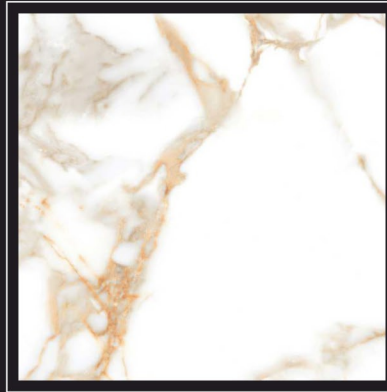

2023

Collection

UNICO®
TILES

Grow Together with Clay Creations

600X600^{MM}

GLAZED PORCELAIN TILES
WITH DIGITAL PRINT