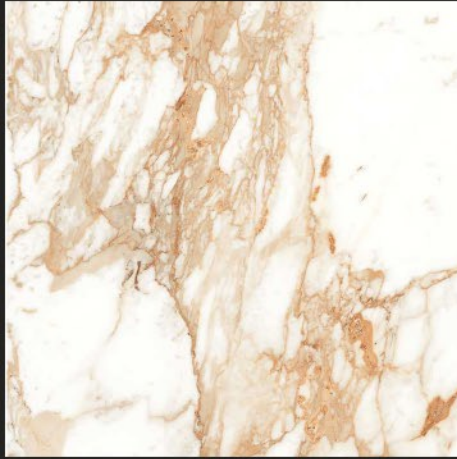

ARICA BROWN

NEW