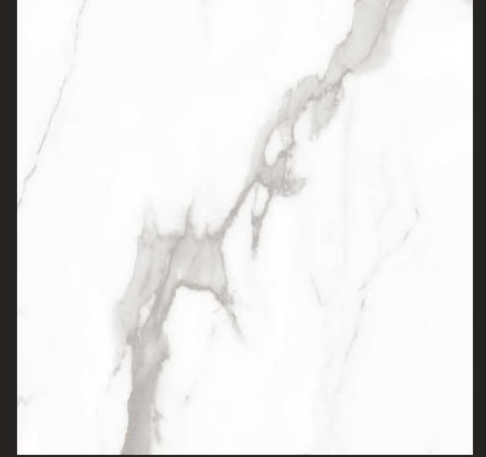

COSTER STATUARIO

NEW