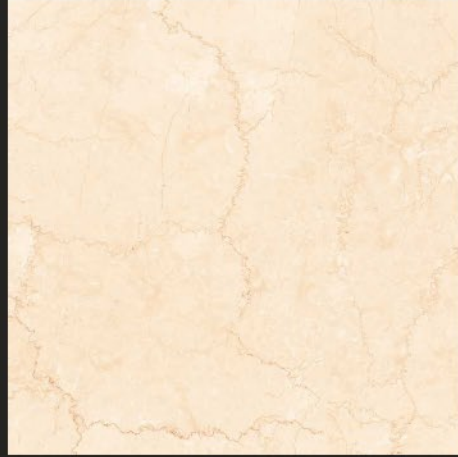

SIZE :
600X600MM

GLOSSY
COLLECTION

Floor Tile - BELLA GRIS | Size - 600x600mm | Finish - Polished
Wall Tile - BELLA GRIS

BOTOCHINO CLASSIC

BOTOCHINO NATURAL

BOTOCHINO ULTRA

BURA ONYX

FINISH : POLISHED