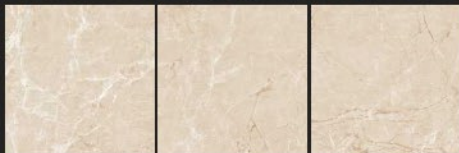

DUNA BEIGE

NEW

NEW

FINISH : POLISHED

SIZE :
600X600MM

GLOSSY
COLLECTION