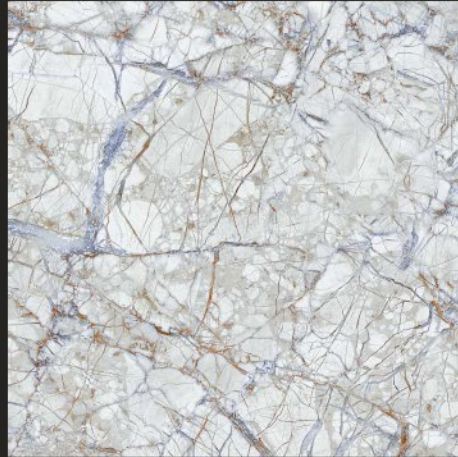

FINISH : POLISHED

SIZE :
600X600MM

GLOSSY
COLLECTION