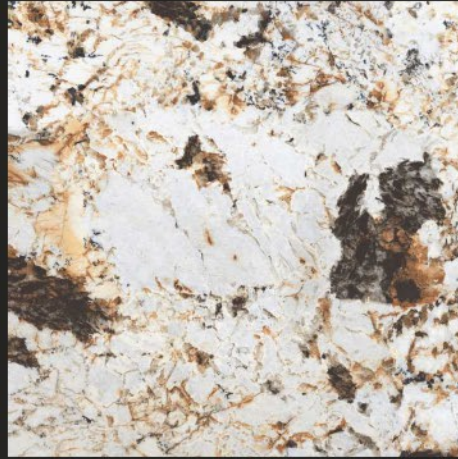

ARIZO BROWN