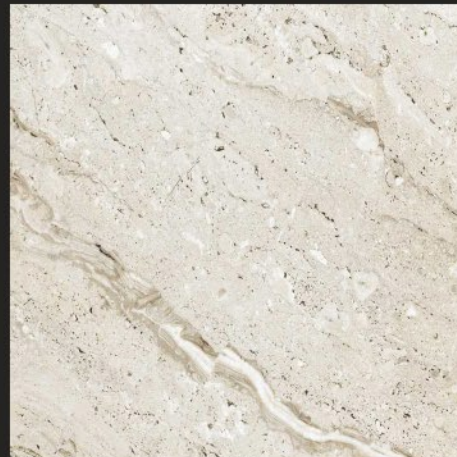

AZURE BEIGE

NEW

AZZARO

APIA STATUARIO

FINISH : POLISHED

SIZE :
600X600MM

GLOSSY
COLLECTION

Floor Tile - AZURE BEIGE | Size - 600x600mm | Finish - Polished