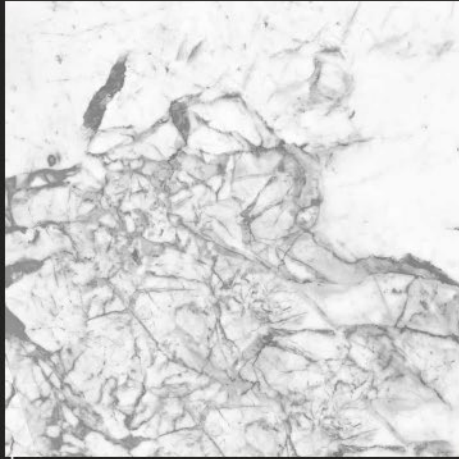

SIZE :
600X600MM

GLOSSY
COLLECTION

Wall Tile - BEIJING BROWN | Size - 600x600mm | Finish - Polished

BRILLIANT STATUARIO

BRONZE DYNA

BELLA GRIS

BELLA CHOCO

FINISH : POLISHED