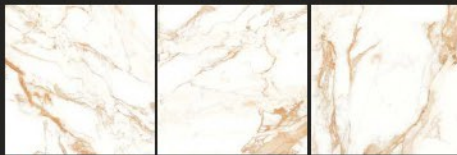

ARICA BROWN

NEW

FINISH : POLISHED

SIZE :
600X600MM

GLOSSY
COLLECTION