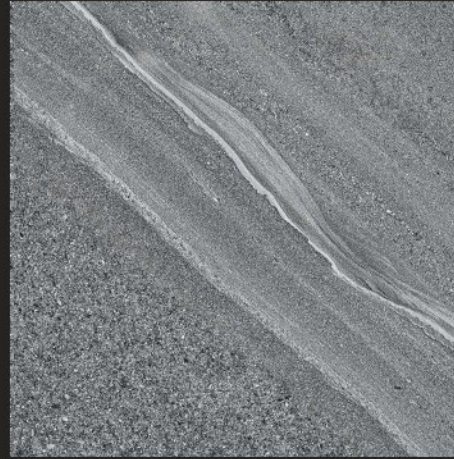

FINISH : POLISHED

SIZE :
600X600MM

GLOSSY
COLLECTION