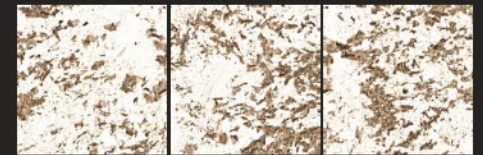

Floor Tile - ARIZO BROWN | Size - 600x600mm | Finish - Polished

BOGOTA ASH

NEW

BOGOTA BROWN

NEW

BEIJING GREY

BEIJING BROWN

FINISH : POLISHED

SIZE :
600X600MM

GLOSSY
COLLECTION

Wall Tile - BEIJING BROWN | Size - 600x600mm | Finish - Polished

BRILLIANT STATUARIO

BRONZE DYNA

BELLA GRIS

BELLA CHOCO

FINISH : POLISHED