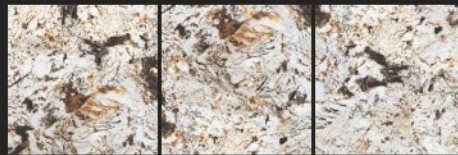

ANATOMY GREY

ANATOMY BEIGE

ANATOMY BROWN

AUSTIN BEIGE

FINISH : POLISHED

SIZE :
600X600MM

GLOSSY
COLLECTION

Floor Tile - ANATOMY GREY | Size - 600x600mm | Finish - Polished

ARICA BROWN

NEW

ARIZO BROWN

AURA STATUARIO

BLOOM DYNA

FINISH : POLISHED

SIZE :
600X600MM

GLOSSY
COLLECTION

Floor Tile - ARIZO BROWN | Size - 600x600mm | Finish - Polished

BOGOTA ASH

NEW

BOGOTA BROWN

NEW

BEIJING GREY

BEIJING BROWN

FINISH : POLISHED