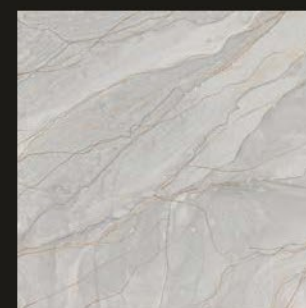

CARVING
COLLECTION

Size :
600x600mm

Finish :
Carving

4 Randoms

BRISA BIANCO

NEW