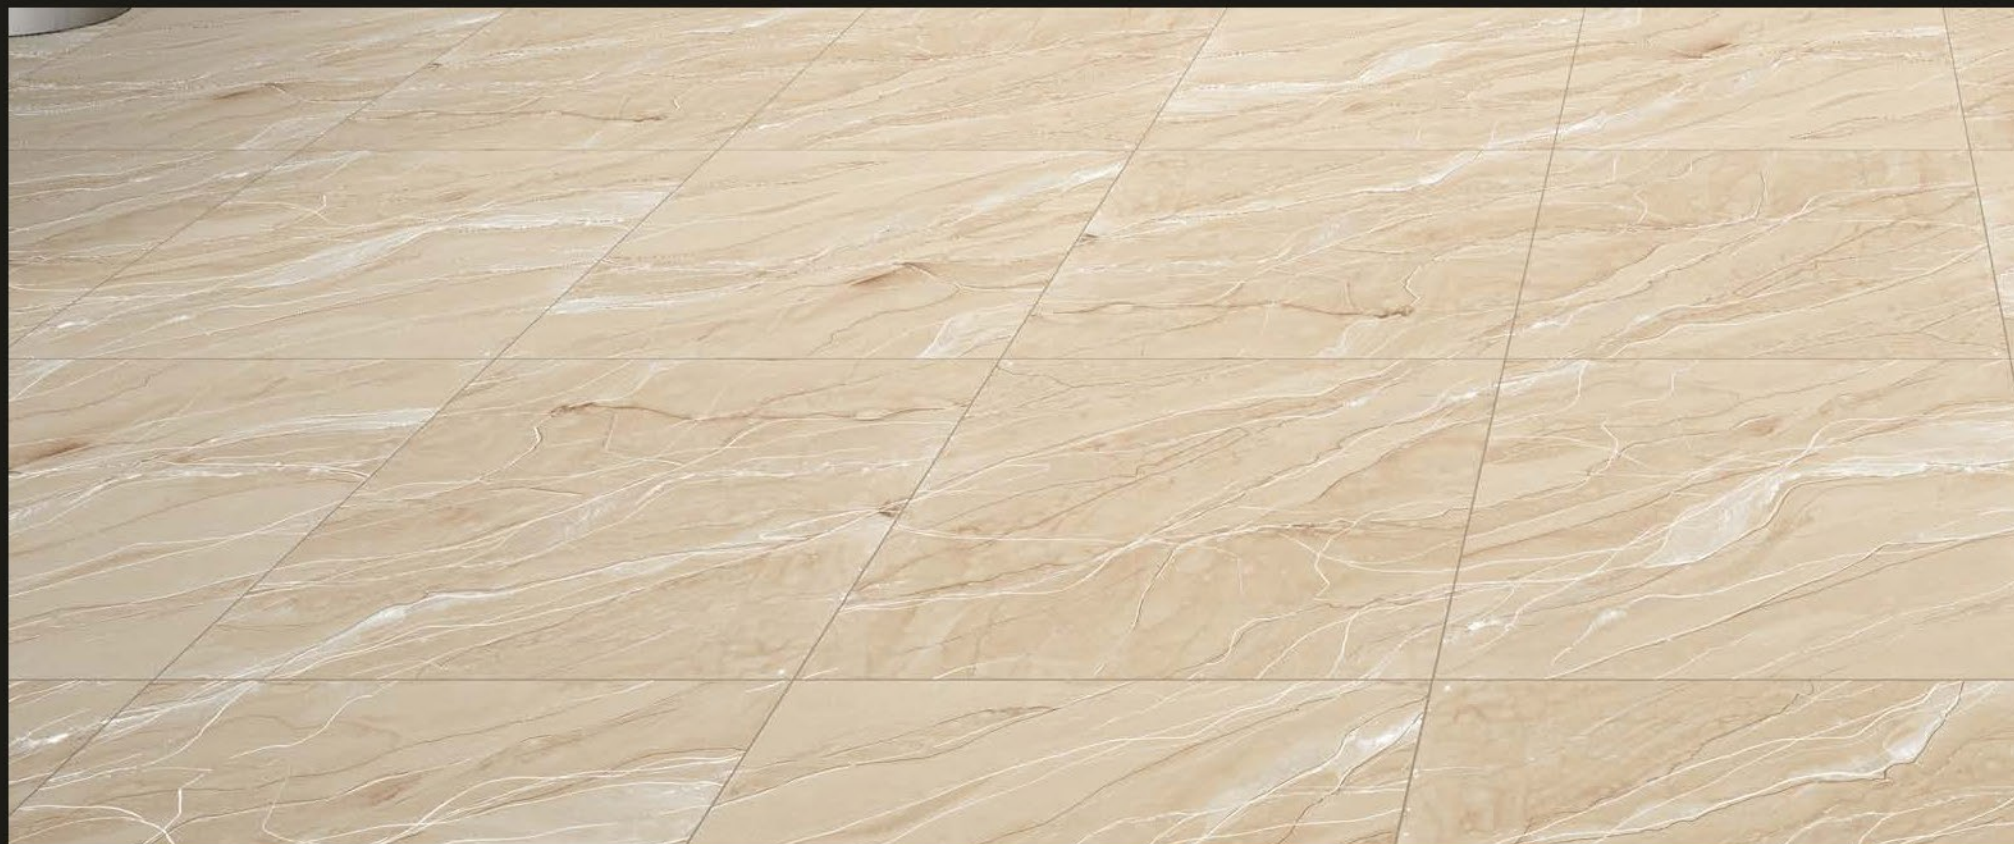

CARVING
COLLECTION

Size :
600x600mm

Finish :
Carving

4 Randoms

BRISA CREMA

NEW