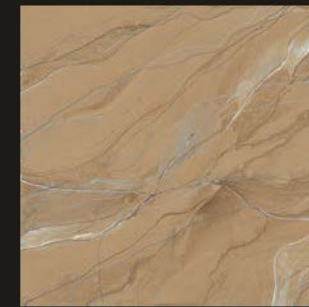

BRISA GREY

NEW

CARVING
COLLECTION

Size :
600x600mm

Finish :
Carving

4 Randoms

BRISA CREMA

NEW