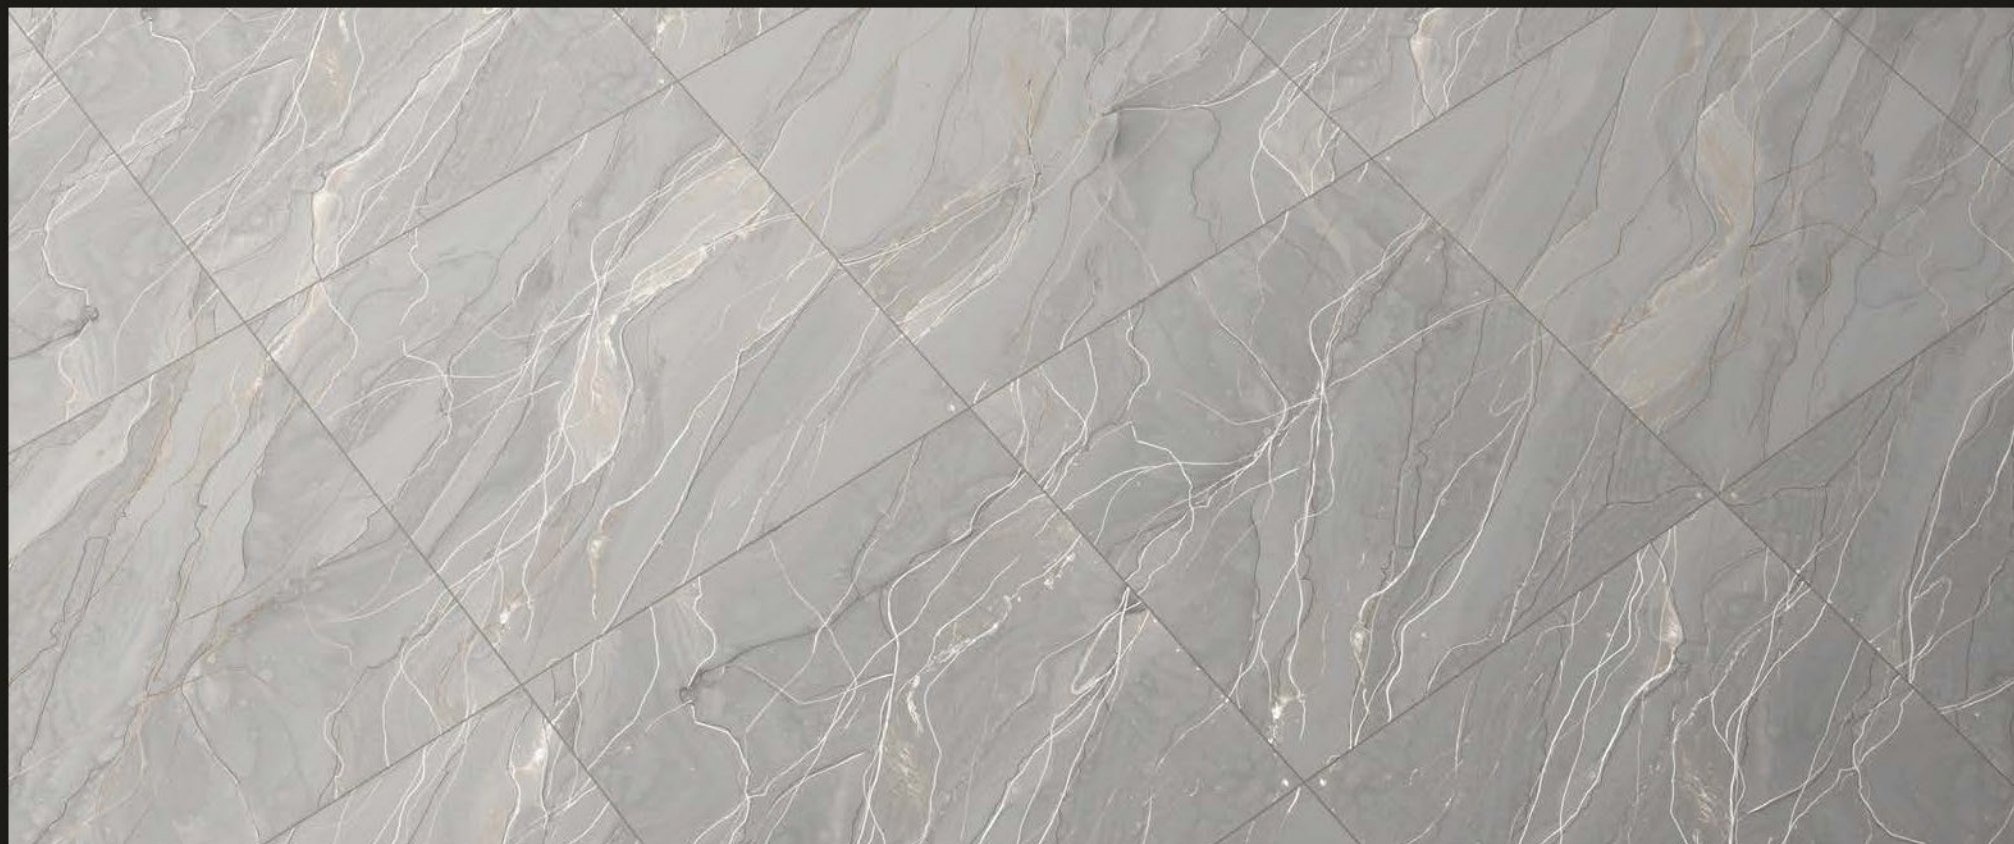

CARVING
COLLECTION

Size :
600x600mm

Finish :
Carving

4 Randoms

BRISA BIANCO

NEW