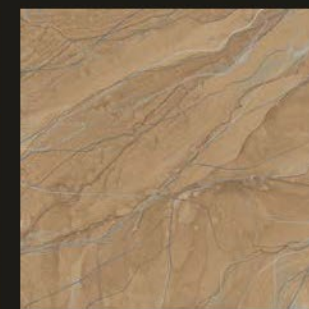

BRISA GREY

NEW

CARVING
COLLECTION

Size :
600x600mm

Finish :
Carving

4 Randoms

BRISA CREMA

NEW