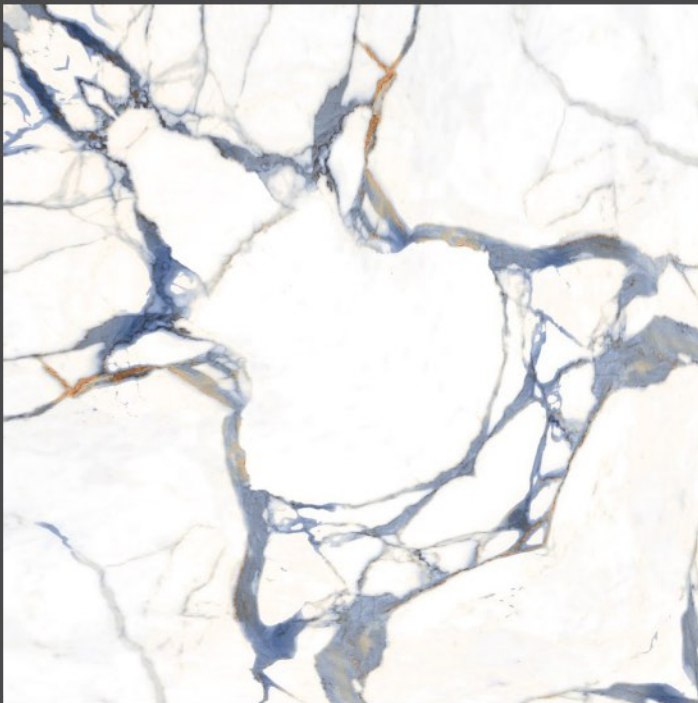

marmol blue
600X600MM

Use for
Wall

Use for
Floor

4mm Spacer
Recommended

FINISH : GLOSSY