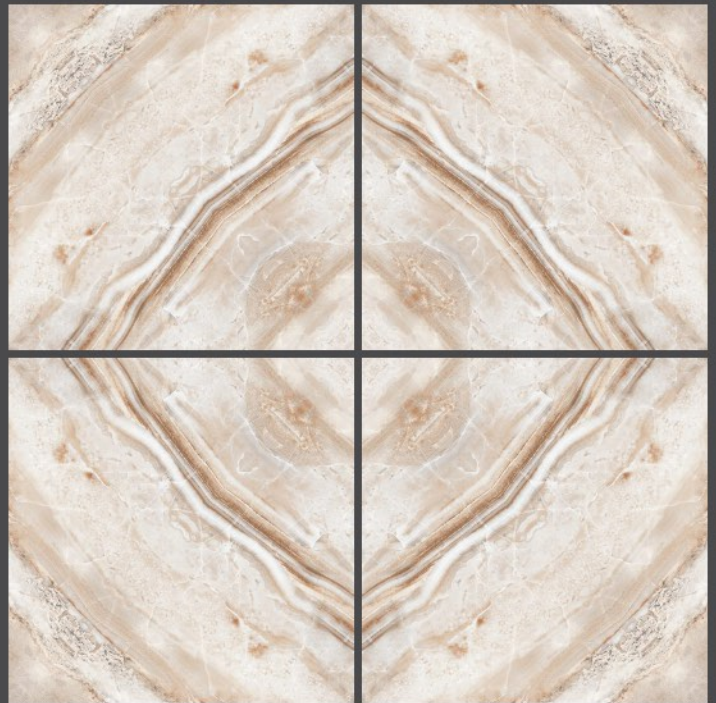

estro brown
600X600MM

FINISH : GLOSSY