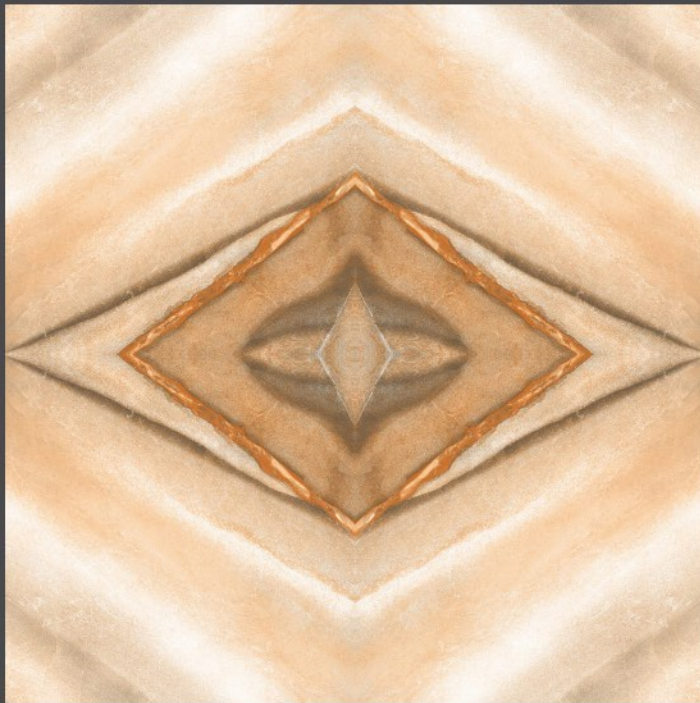

jordan brown
600X600MM

FINISH : GLOSSY