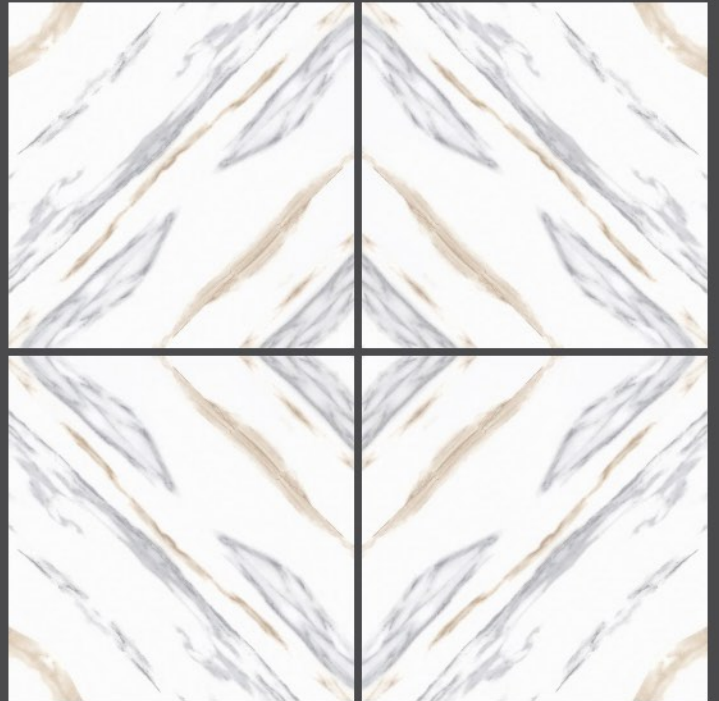

ice white
600X600MM

Use for
Wall

Use for
Floor

4mm Spacer
Recommended

FINISH : GLOSSY