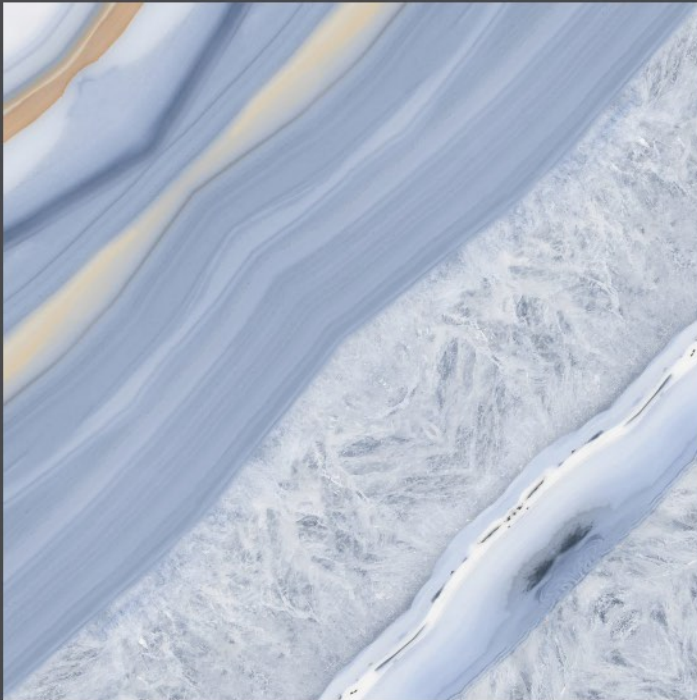

4mm Spacer
Recommended

FINISH : GLOSSY

majestic white

600X600MM

marko blue
600X600MM

Use for
Wall

Use for
Floor

4mm Spacer
Recommended