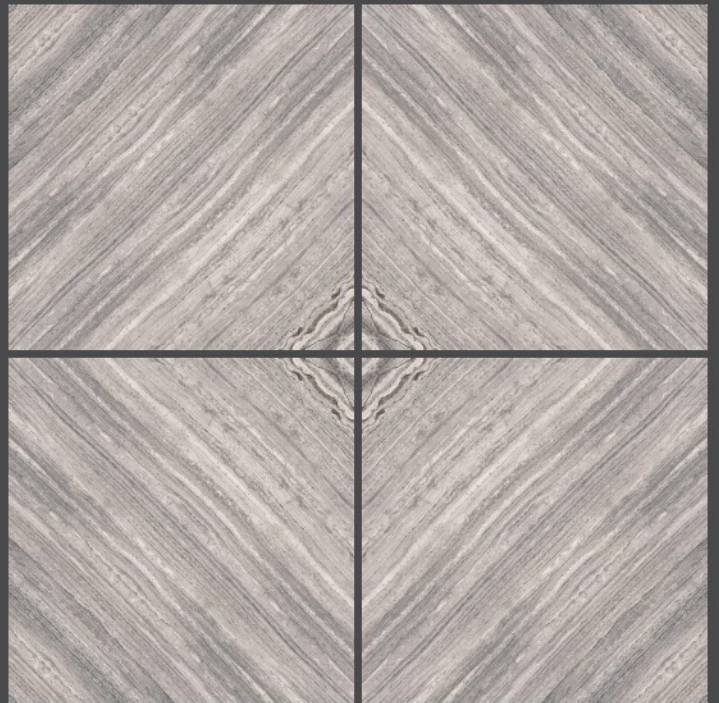

Use for
Floor

4mm Spacer
Recommended

FINISH : GLOSSY

melody onyx
600X600MM

metrix grey
600X600MM

FINISH : GLOSSY

metrix grey
600X600MM

mirror gray
600X600MM