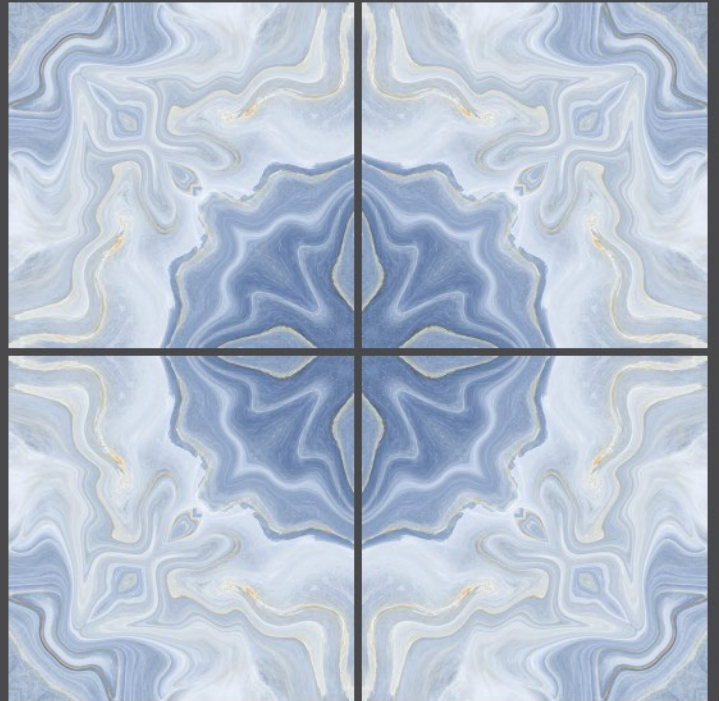

Use for
Floor

4mm Spacer
Recommended

FINISH : GLOSSY

fango mix
600X600MM

fantana blue
600X600MM

Use for
Wall

Use for
Floor

4mm Spacer
Recommended