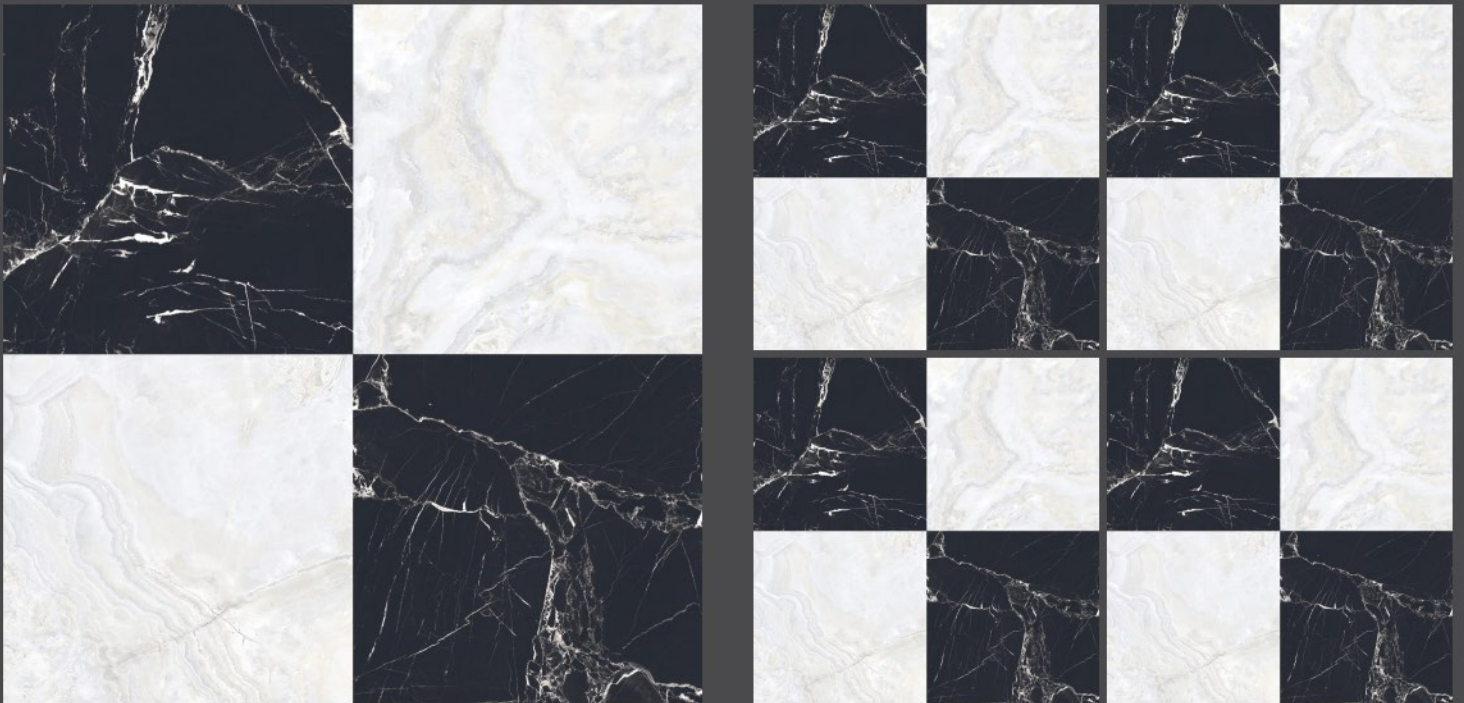

italian chess nero
600X600MM

FINISH : GLOSSY