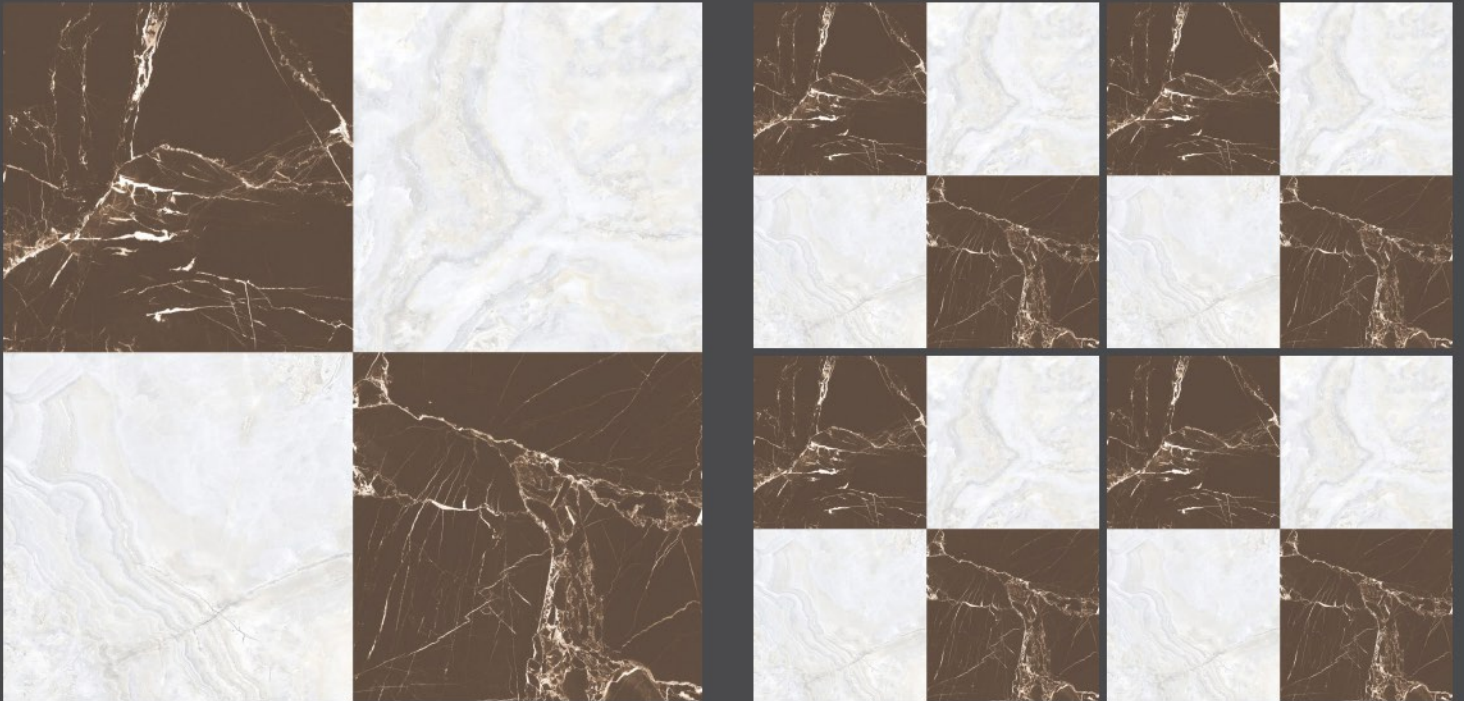

italian chess coffee
600X600MM

FINISH : GLOSSY