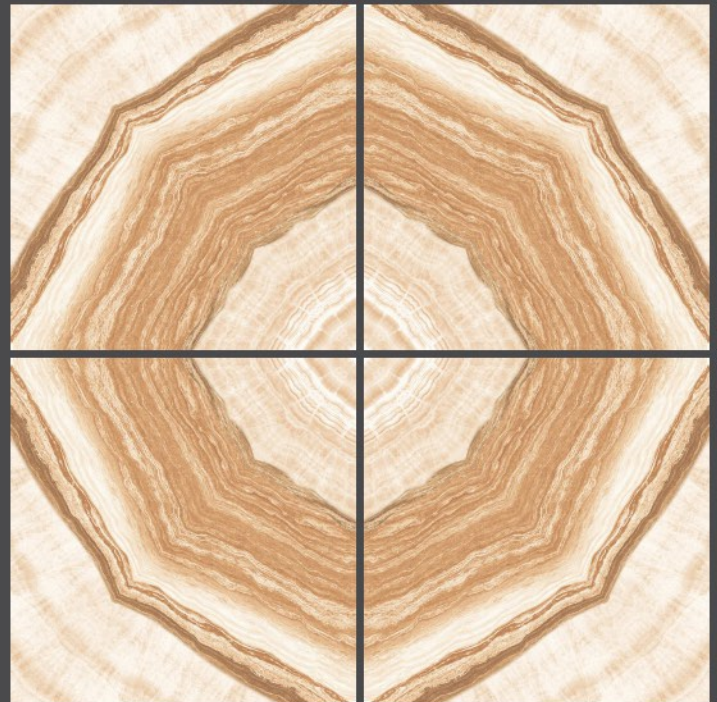

fiorio brown
600X600MM

Use for
Wall

Use for
Floor

4mm Spacer
Recommended

FINISH : GLOSSY