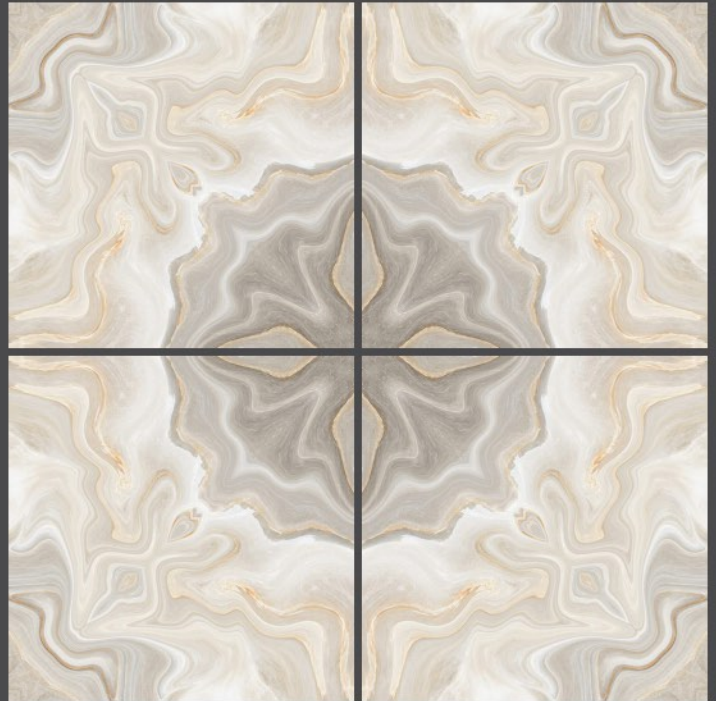

Use for
Floor

4mm Spacer
Recommended

FINISH : GLOSSY

fango mix
600X600MM

fantana blue
600X600MM

Use for
Wall

Use for
Floor

4mm Spacer
Recommended

FINISH : GLOSSY

fantana beige
600X600MM

Use for
Wall

Use for
Floor

4mm Spacer
Recommended

FINISH : GLOSSY

fantana beige

600X600MM