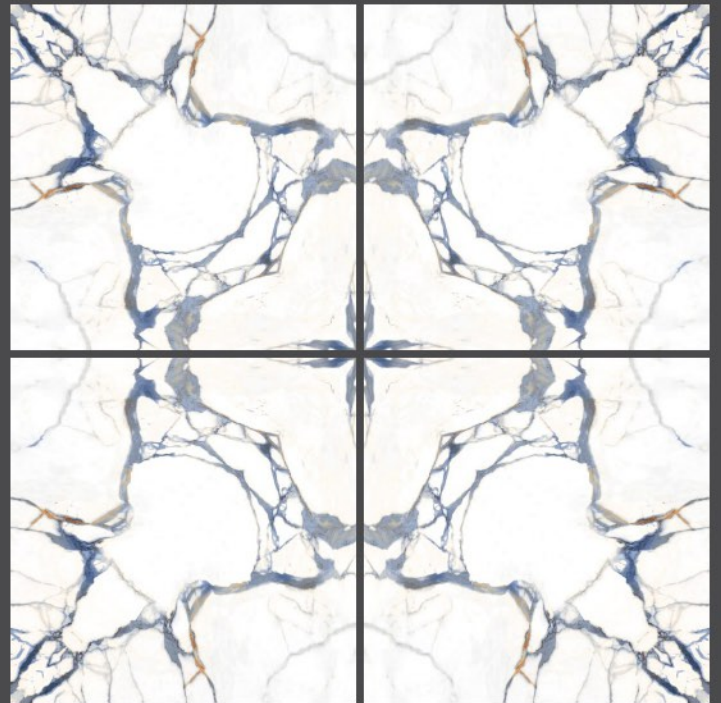

marmol blue
600X600MM

Use for
Wall

Use for
Floor

4mm Spacer
Recommended

FINISH : GLOSSY