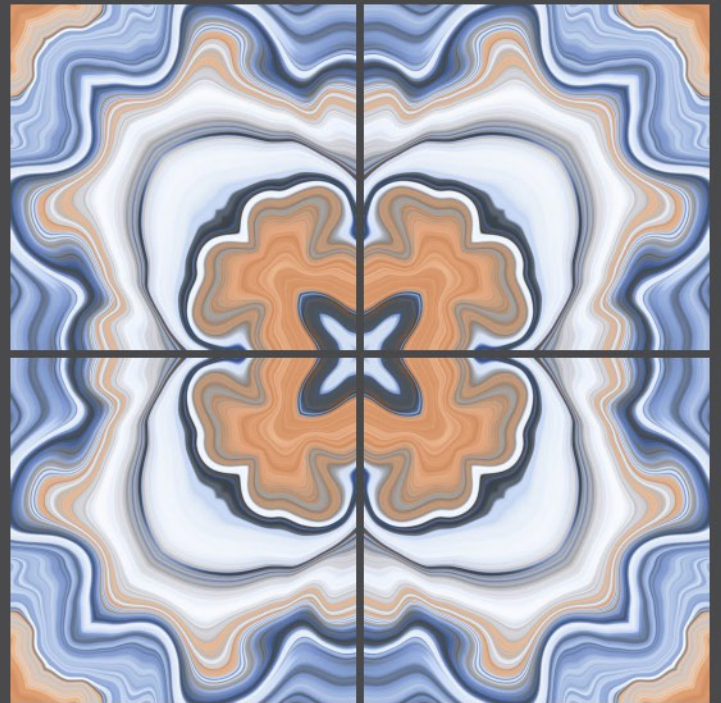

estro grey
600X600MM

Use for
Wall

Use for
Floor

4mm Spacer
Recommended

FINISH : GLOSSY

estro grey
600X600MM

fango mix
600X600MM

Use for
Wall

Use for
Floor

4mm Spacer
Recommended

FINISH : GLOSSY

fango mix
600X600MM

fantana blue
600X600MM

Use for
Wall

Use for
Floor

4mm Spacer
Recommended