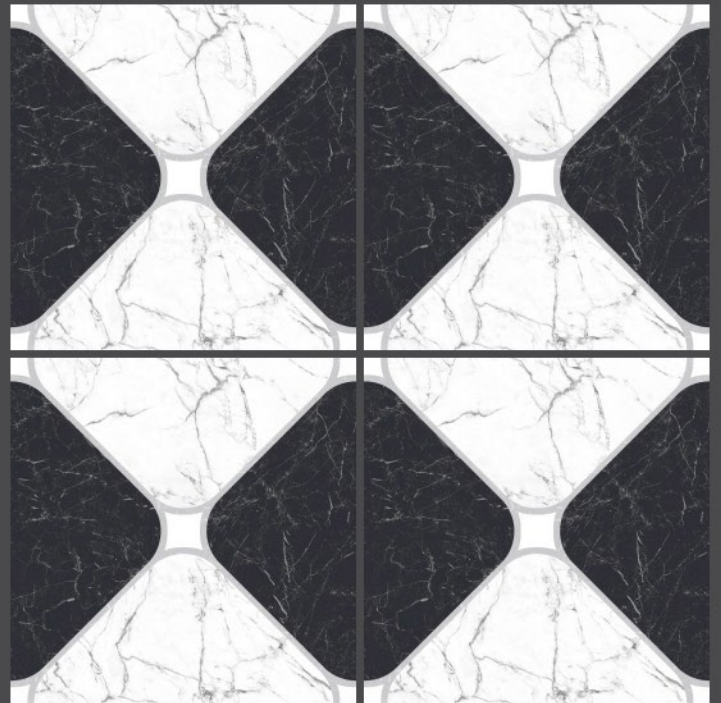

orlando black
600X600MM

Use for
Wall

Use for
Floor

4mm Spacer
Recommended

FINISH : GLOSSY