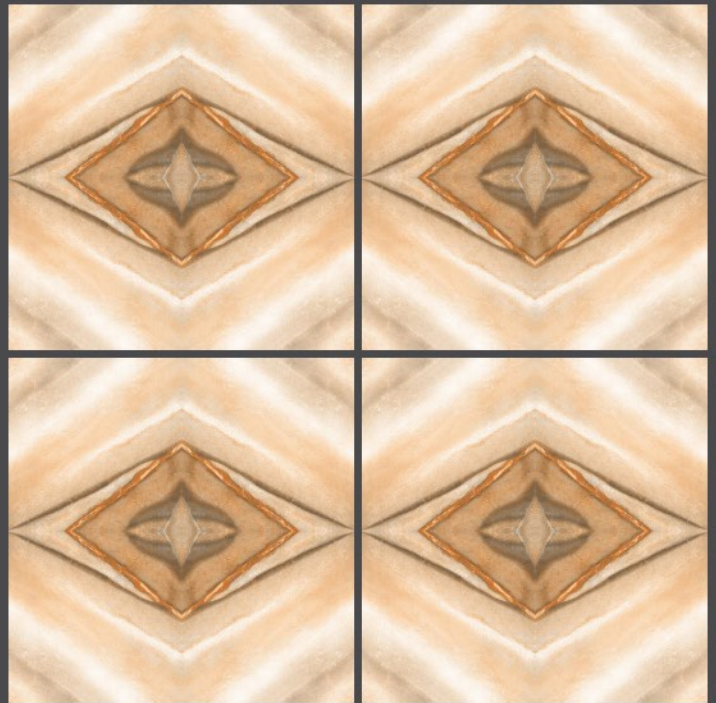

jordan brown
600X600MM

FINISH : GLOSSY