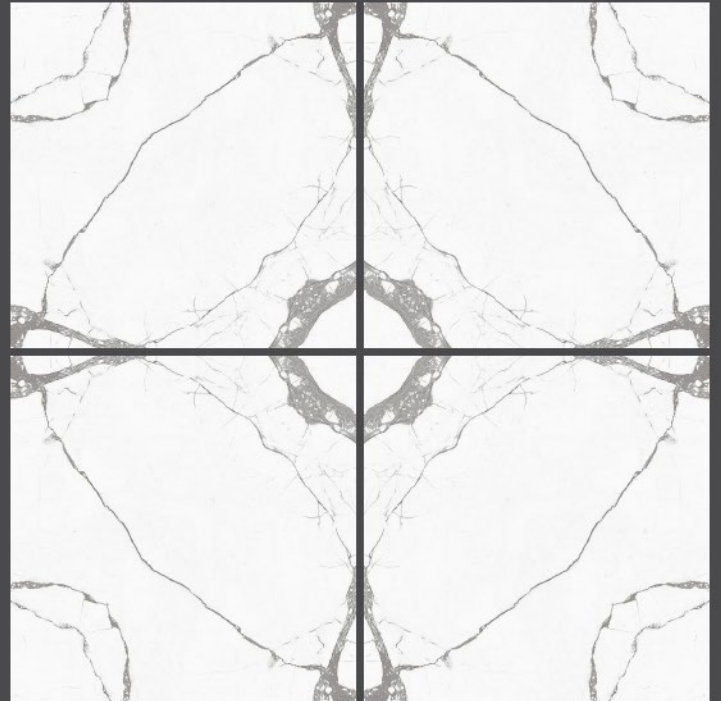

majestic white
600X600MM

Use for
Wall

Use for
Floor

4mm Spacer
Recommended

FINISH : GLOSSY