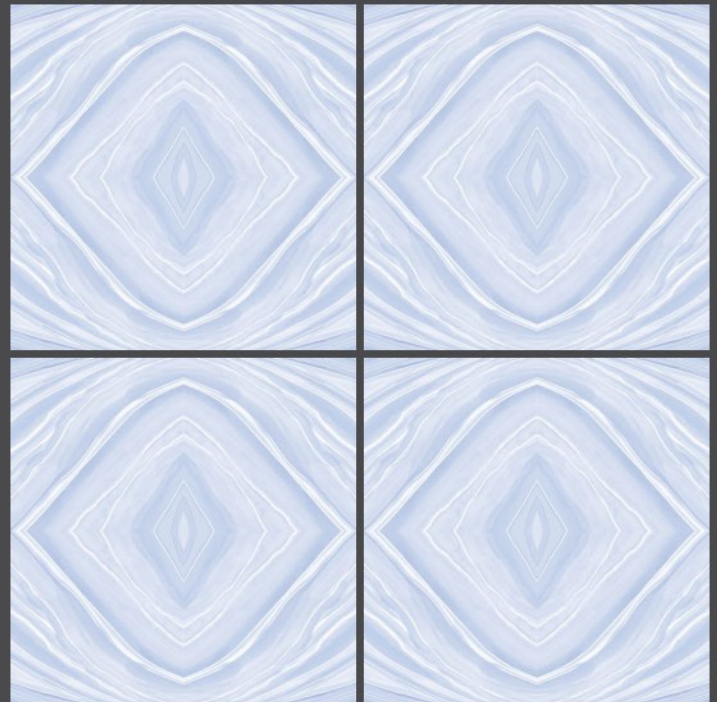

FINISH : GLOSSY

marko blue
600X600MM

marmol blue
600X600MM

Use for
Wall

Use for
Floor

4mm Spacer
Recommended

FINISH : GLOSSY

marmol blue
600X600MM

marvel blue
600X600MM

Use for
Wall

Use for
Floor

4mm Spacer
Recommended

FINISH : GLOSSY

marvel blue
600X600MM

melody onyx
600X600MM

Use for
Wall