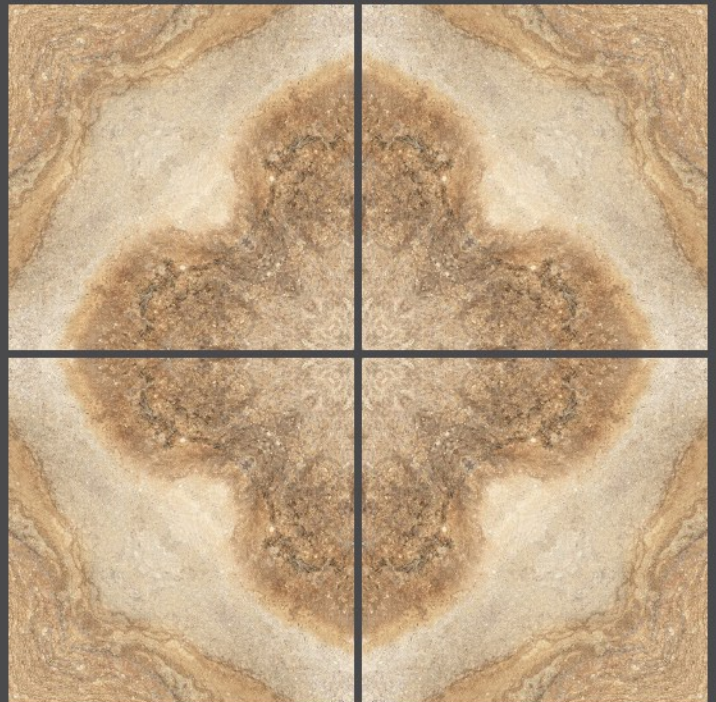

bruce brown
600X600MM

Use for
Wall

Use for
Floor

4mm Spacer
Recommended

FINISH : GLOSSY