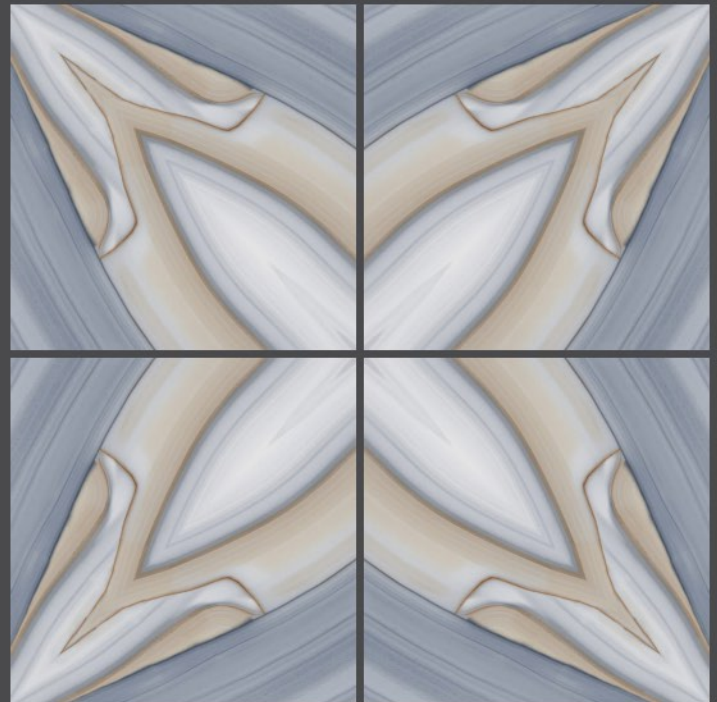

FINISH : GLOSSY

eden beige  
600X600MM

elica blue  
600X600MM

---

Use for  
Wall

Use for  
Floor

4mm Spacer  
Recommended

FINISH : GLOSSY