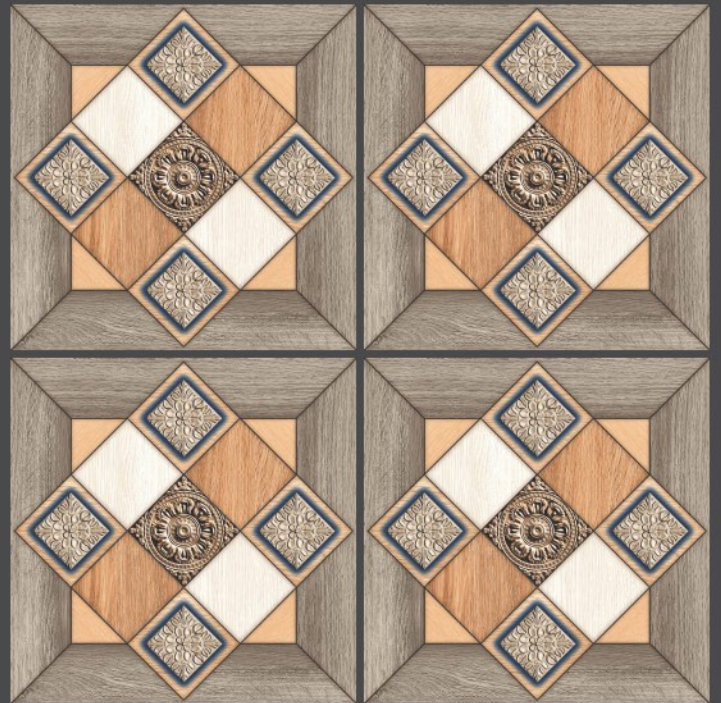

4mm Spacer  
Recommended

FINISH : GLOSSY

antique onyx  
600X600MM

alex wood  
600X600MM

---

Use for  
Wall

Use for  
Floor

4mm Spacer  
Recommended