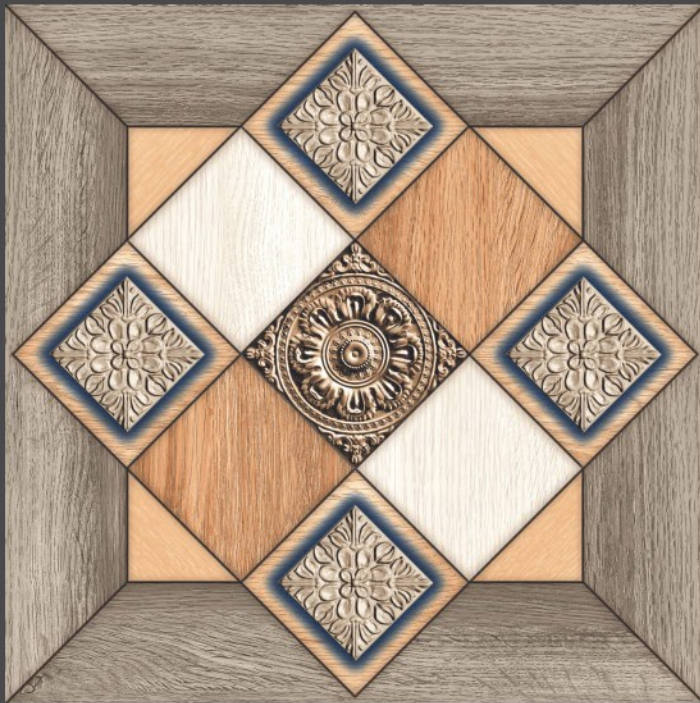

4mm Spacer  
Recommended

FINISH : GLOSSY

antique onyx  
600X600MM

alex wood  
600X600MM

---

Use for  
Wall

Use for  
Floor

4mm Spacer  
Recommended