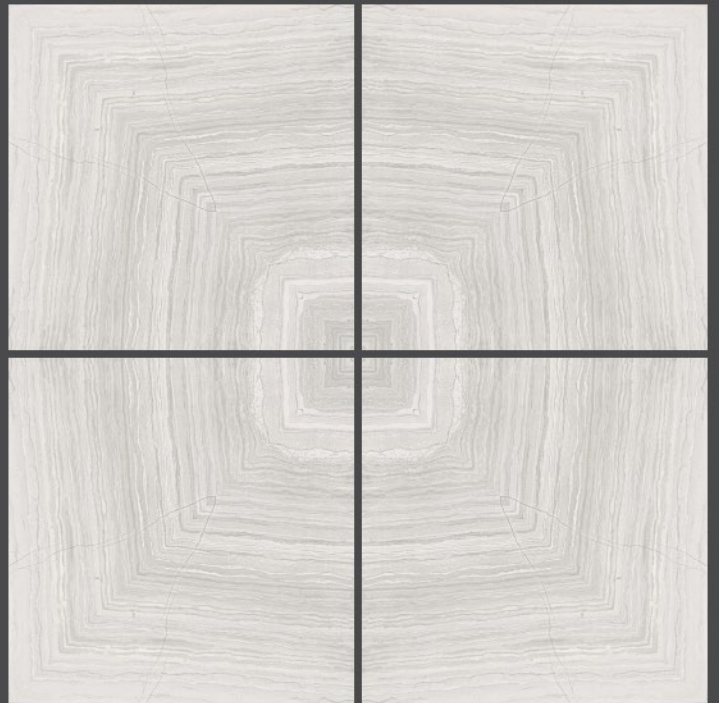

Use for  
Wall

Use for  
Floor

4mm Spacer  
Recommended

FINISH : GLOSSY

classic statuario  
600X600MM

cristal grey  
600X600MM

---

FINISH : GLOSSY