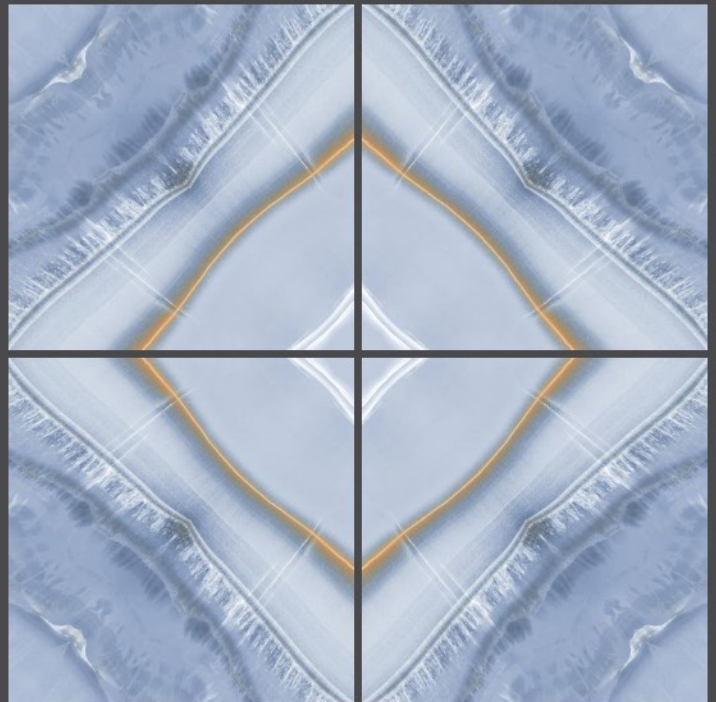

---

Use for  
Wall

Use for  
Floor

4mm Spacer  
Recommended

FINISH : GLOSSY

denver blue  
600X600MM

dolomita blue  
600X600MM

---