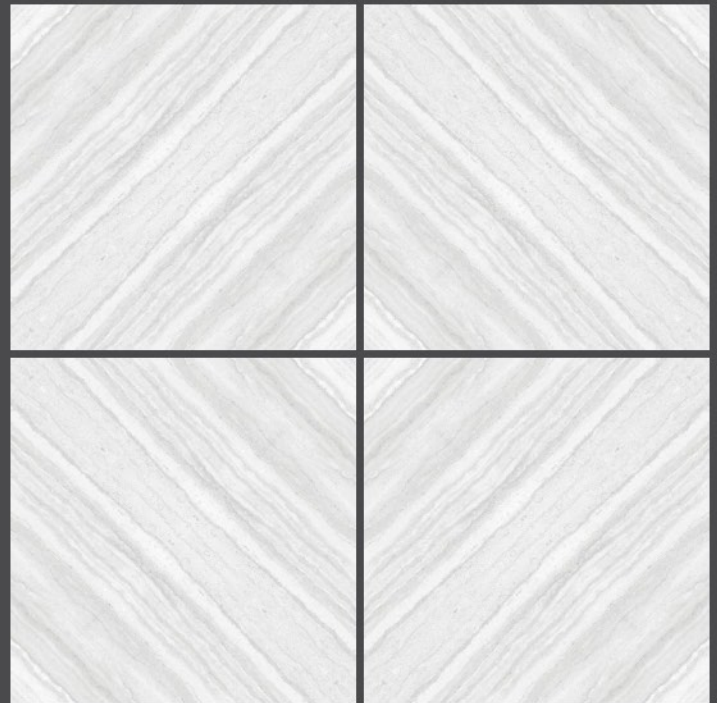

elise white
600X600MM

Use for
Wall

Use for
Floor

4mm Spacer
Recommended

FINISH : GLOSSY