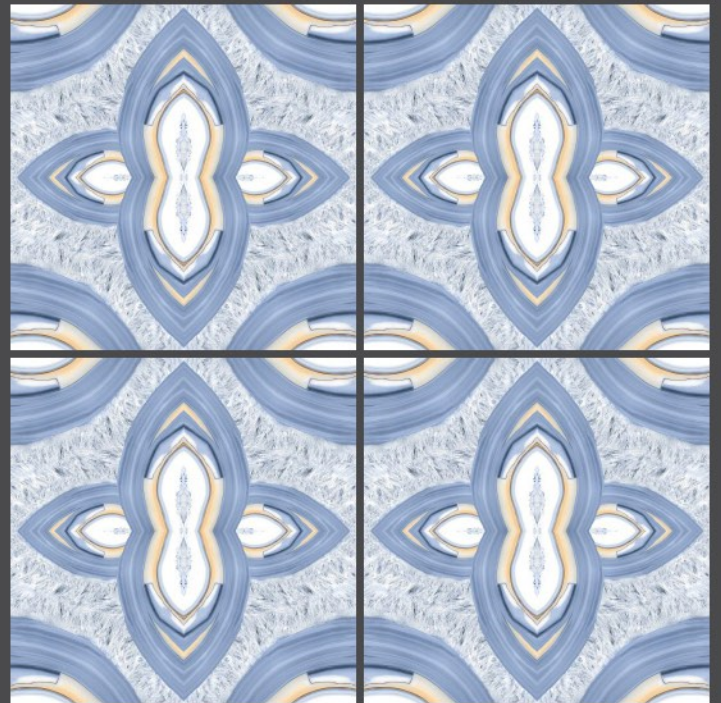

denver blue
600X600MM

Use for
Wall

Use for
Floor

4mm Spacer
Recommended

FINISH : GLOSSY