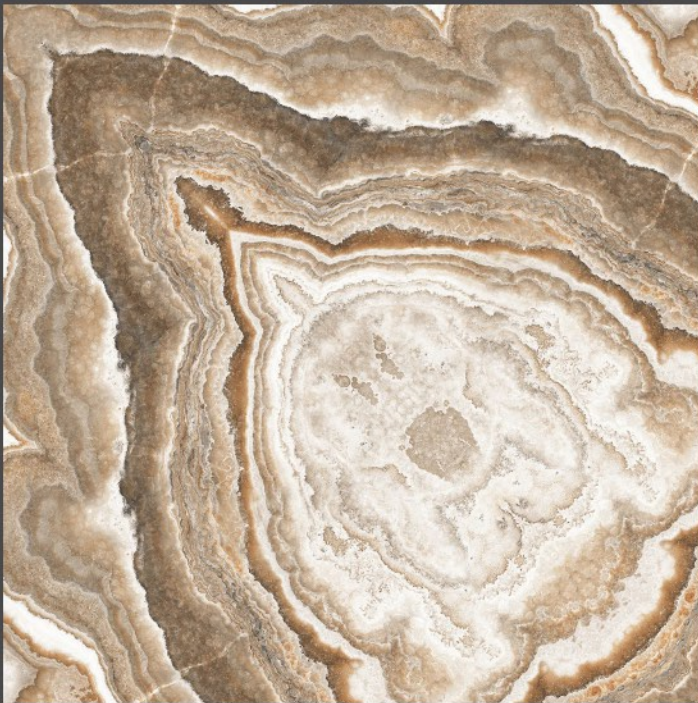

FINISH : GLOSSY

canyon star

600X600MM

chromatic brown  
600X600MM

---

Use for  
Wall

Use for  
Floor

4mm Spacer  
Recommended