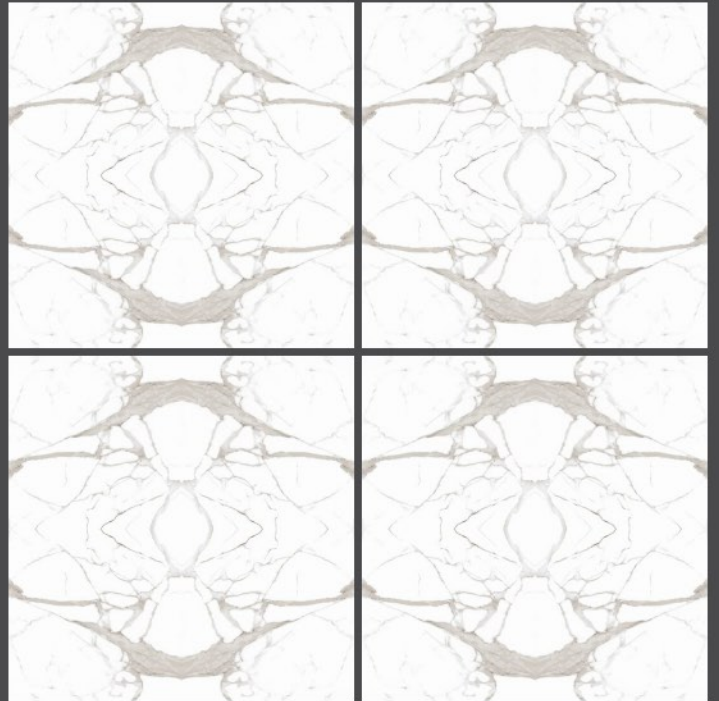

berlin white
600X600MM

Use for
Wall

Use for
Floor

4mm Spacer
Recommended

FINISH : GLOSSY