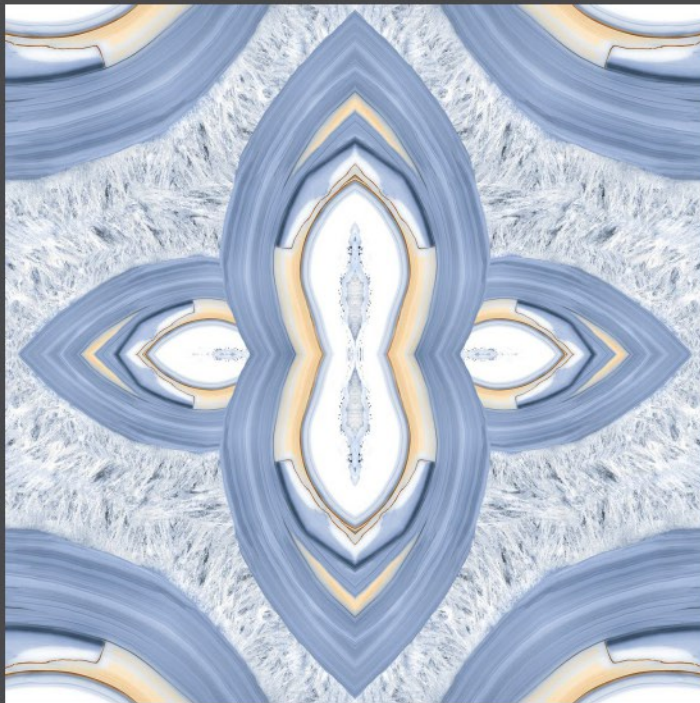

denver blue
600X600MM

Use for
Wall

Use for
Floor

4mm Spacer
Recommended

FINISH : GLOSSY