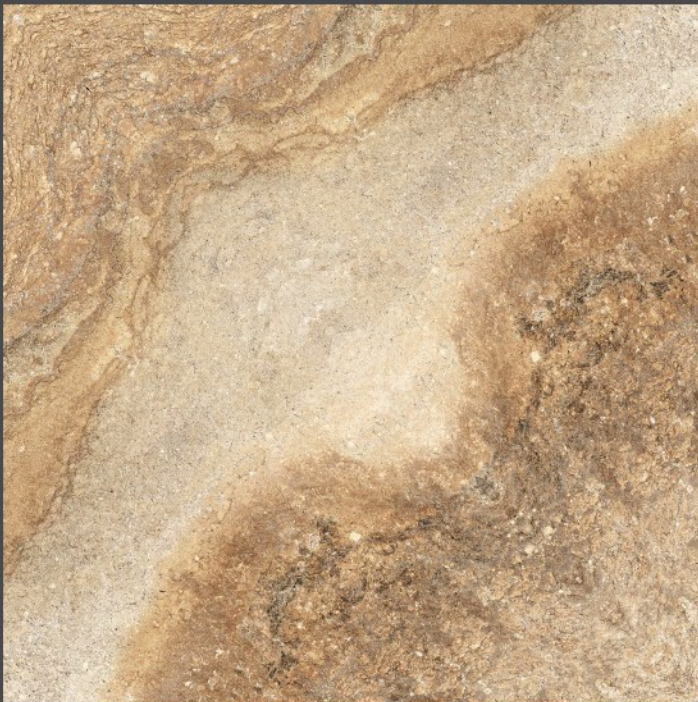

bruce brown
600X600MM

Use for
Wall

Use for
Floor

4mm Spacer
Recommended

FINISH : GLOSSY