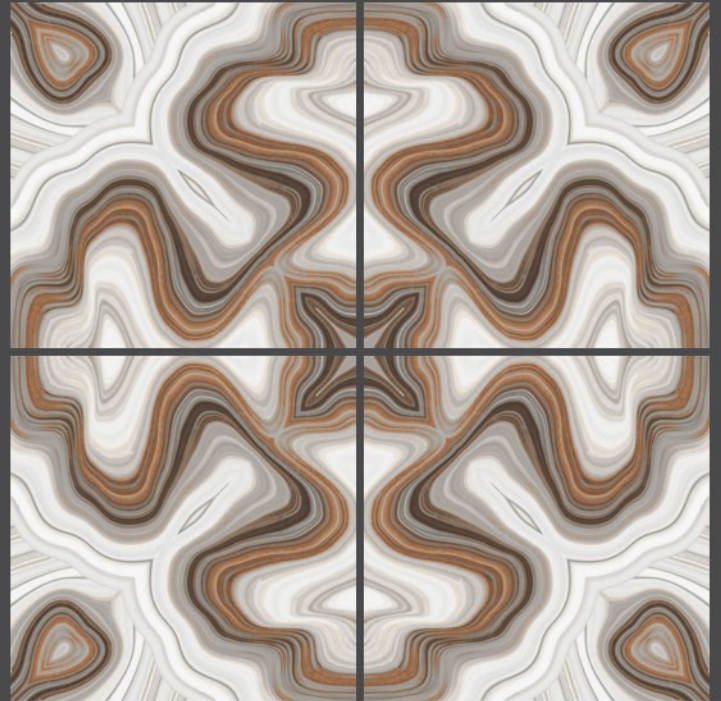

Use for  
Wall

Use for  
Floor

4mm Spacer  
Recommended

FINISH : GLOSSY

berlin white  
600X600MM

bitcon white  
600X600MM

---

FINISH : GLOSSY

bitcon white

600X600MM

borex choco  
600X600MM

---

Use for  
Wall

Use for  
Floor

4mm Spacer  
Recommended

FINISH : GLOSSY