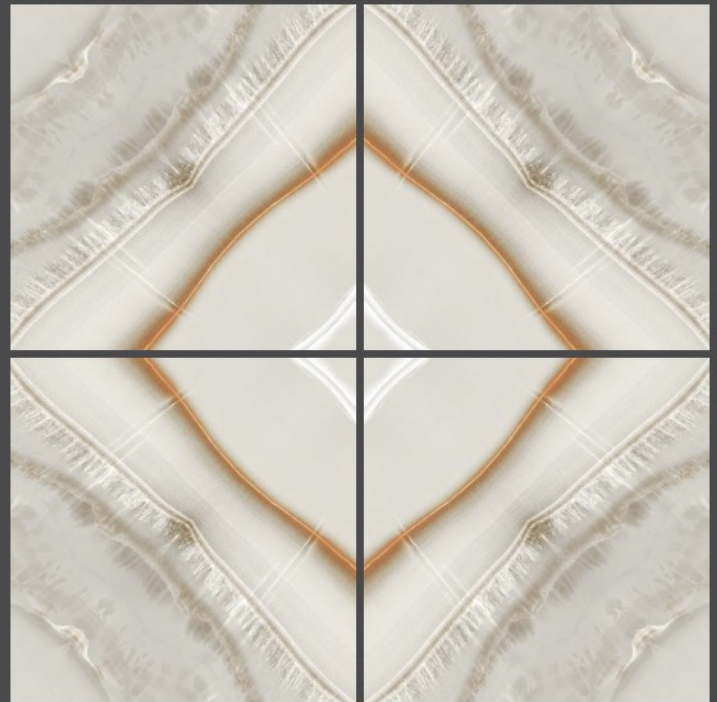

Use for  
Wall

Use for  
Floor

4mm Spacer  
Recommended

FINISH : GLOSSY

dolomita ash  
600X600MM

---

Use for  
Wall

Use for  
Floor