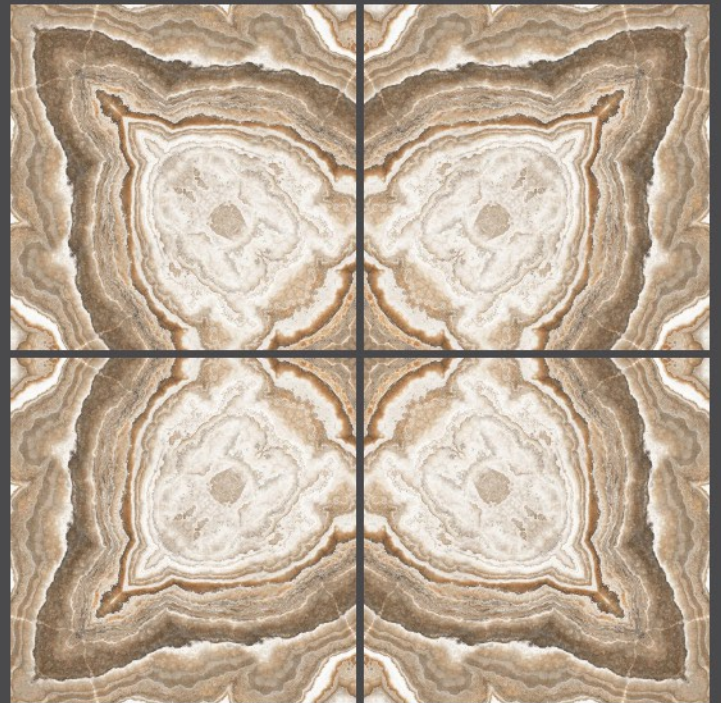

FINISH : GLOSSY

canyon star

600X600MM

chromatic brown  
600X600MM

---

Use for  
Wall

Use for  
Floor

4mm Spacer  
Recommended