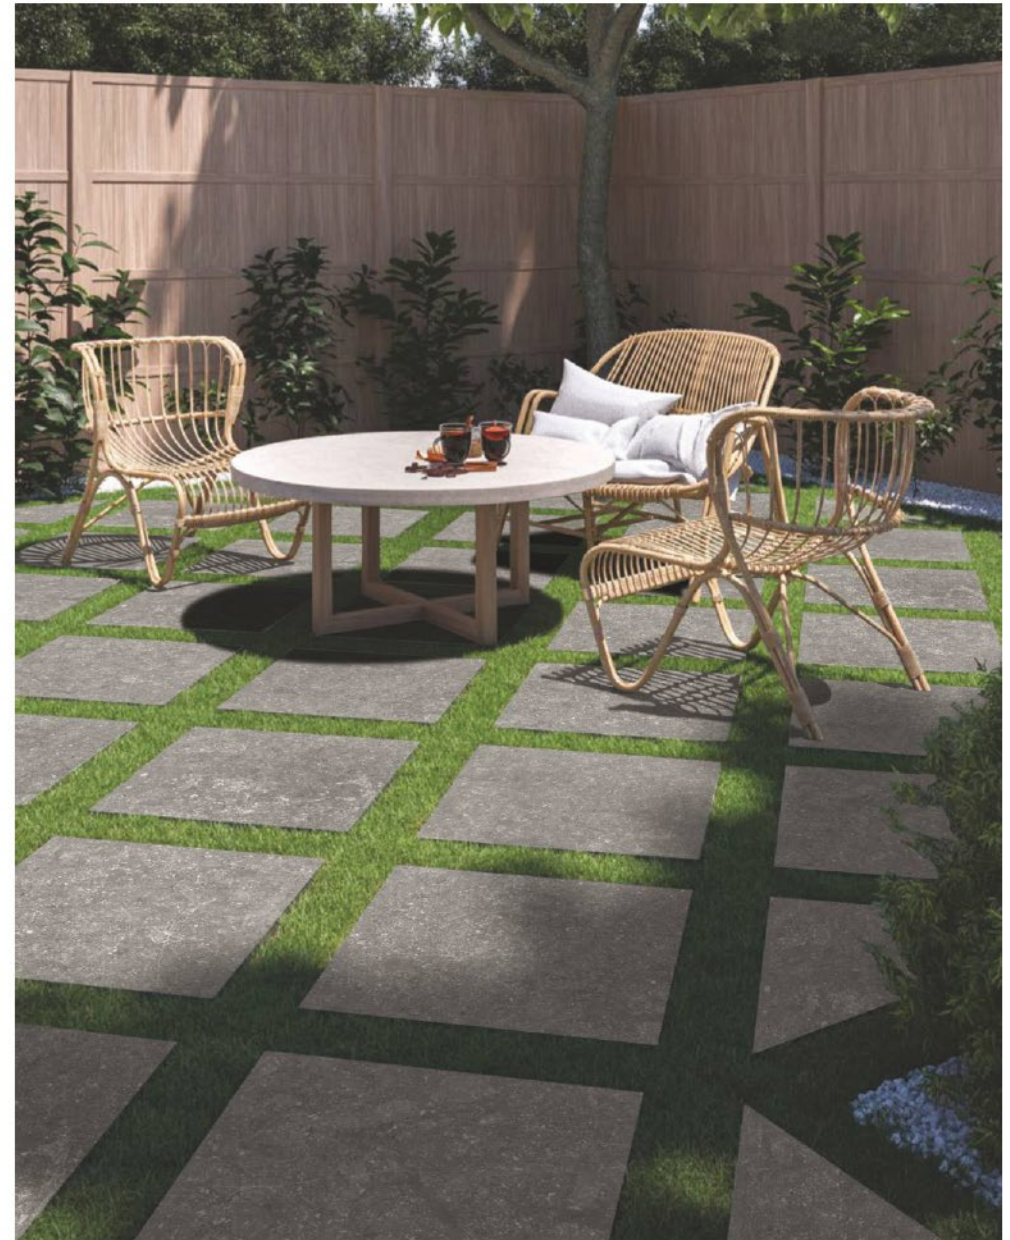

Premium 20mm Porcelian Paver

Noor Grey (600 X 900 mm)

20  
mm  
THICKNESS

Belgiumstone Grey

600 x 900 mm

600 x 600 mm

Belgiumstone Grey (600 X 600 mm)

Premium 20mm Porcelan Paver