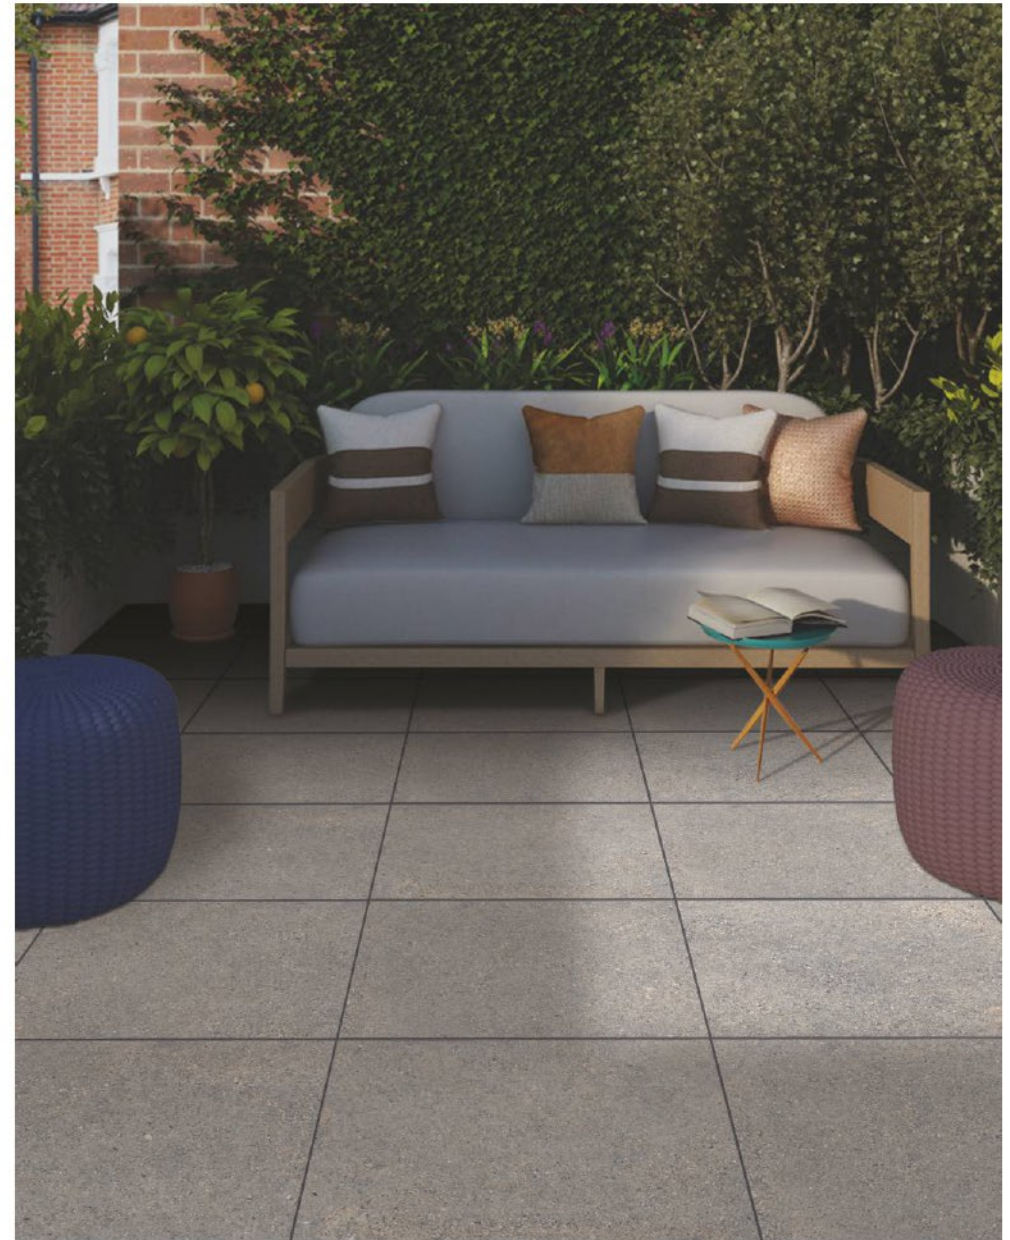

Shellstone Grey (600 X 600 mm)

Premium 20mm Porcelian Paver