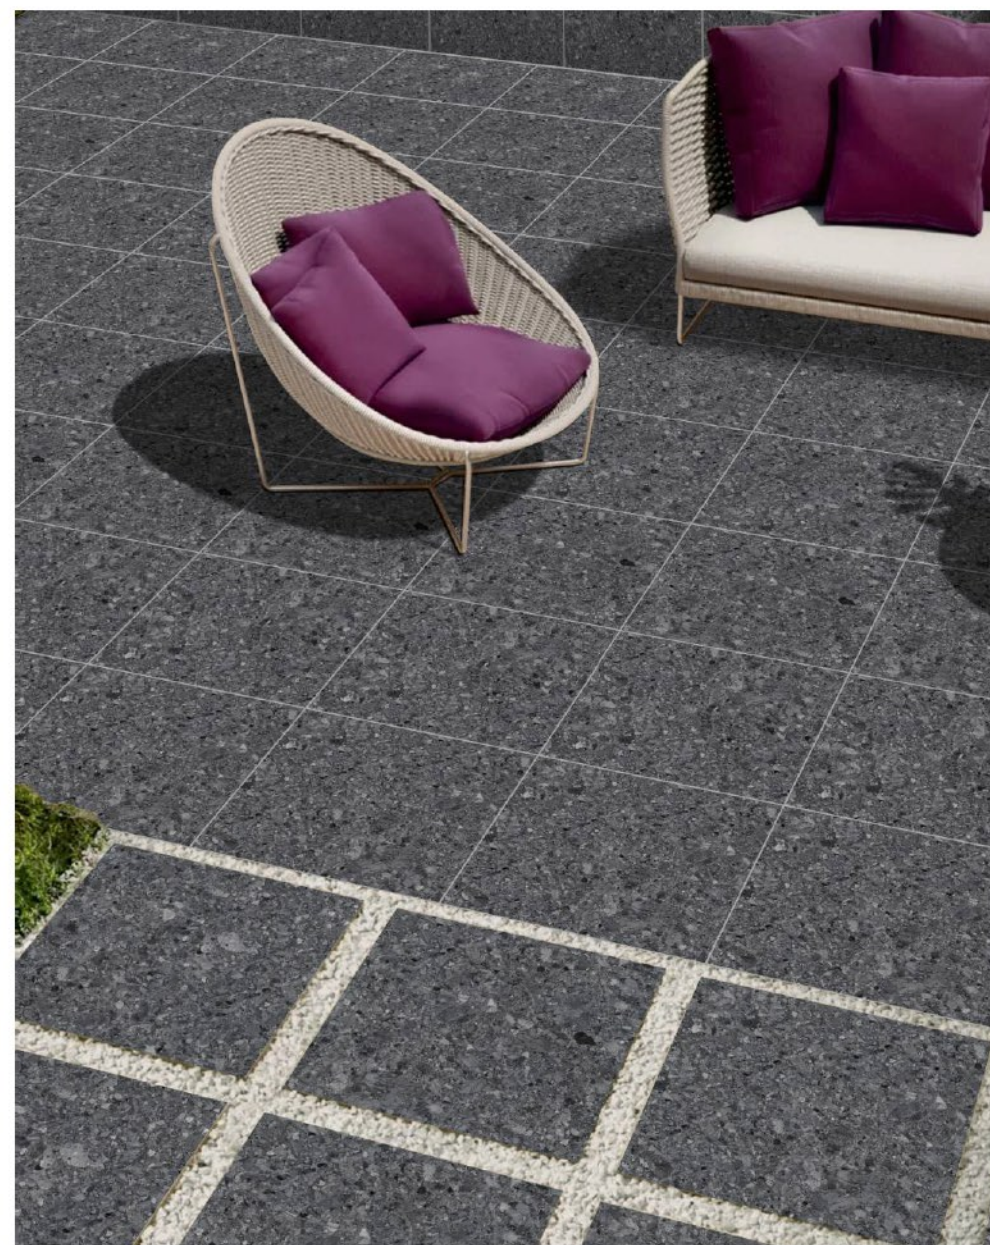

600 x 900 mm

600 x 600 mm

2 cm  
Thickness

Noor Black (600 X 600 mm)

Premium 20mm Porcelian Paver

Noor Black (600 X 900 mm)

20  
mm  
© C.W.E.S.S.

Noor Beige