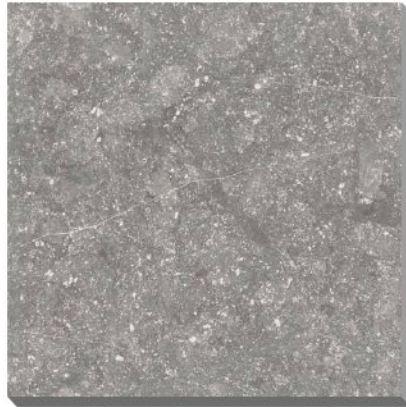

Premium 20mm Porcelian Paver

Noor Grey (600 X 900 mm)

20  
mm  
THICKNESS

Belgiumstone Grey

600 x 900 mm

600 x 600 mm

Belgiumstone Grey (600 X 600 mm)

Premium 20mm Porcelan Paver