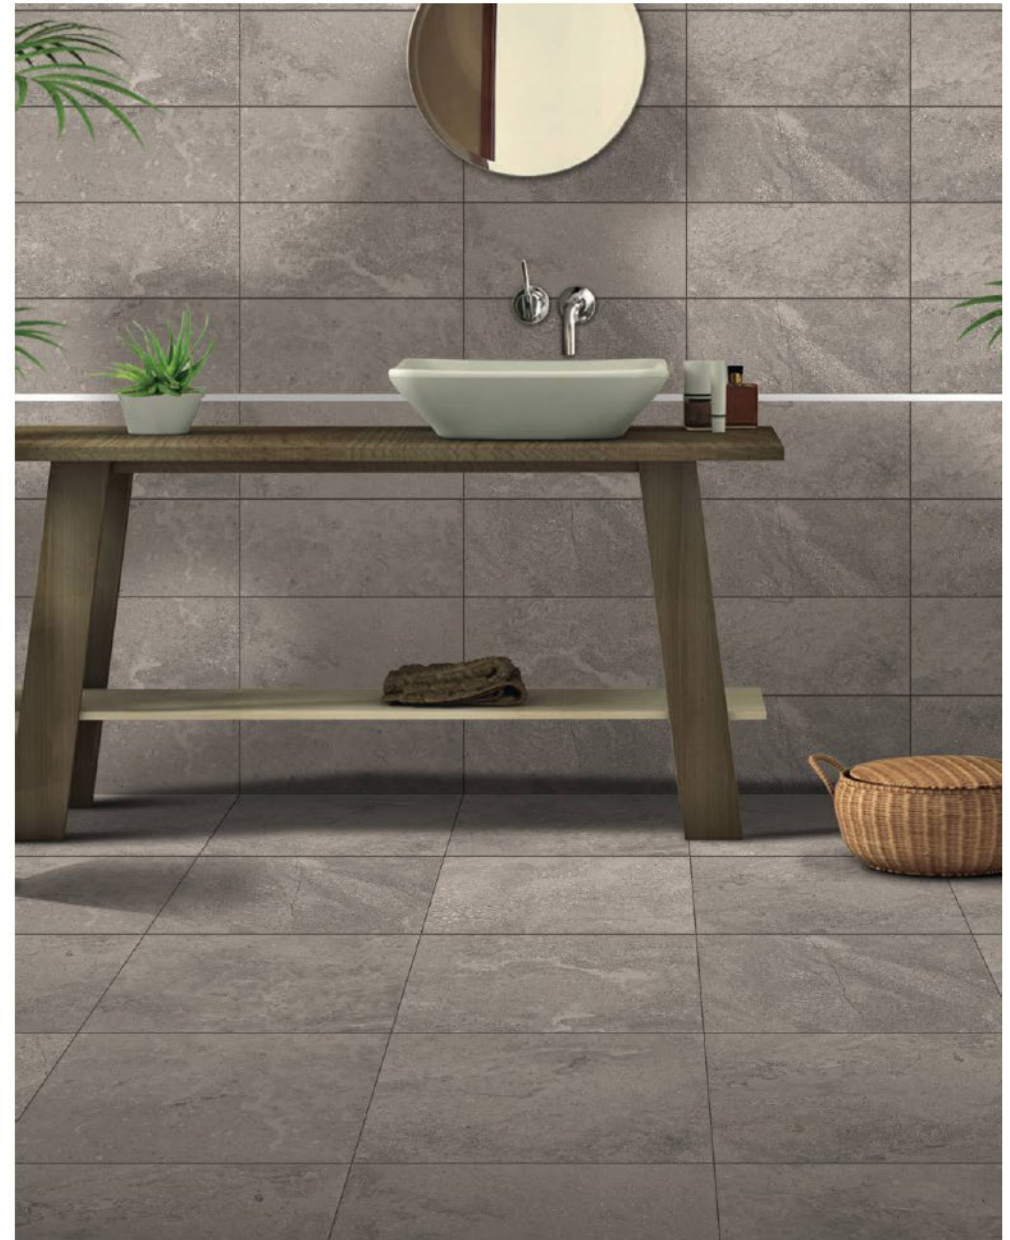

Riverstone Grey (600 X 600 mm)

Premium 20mm Porcelian Paver