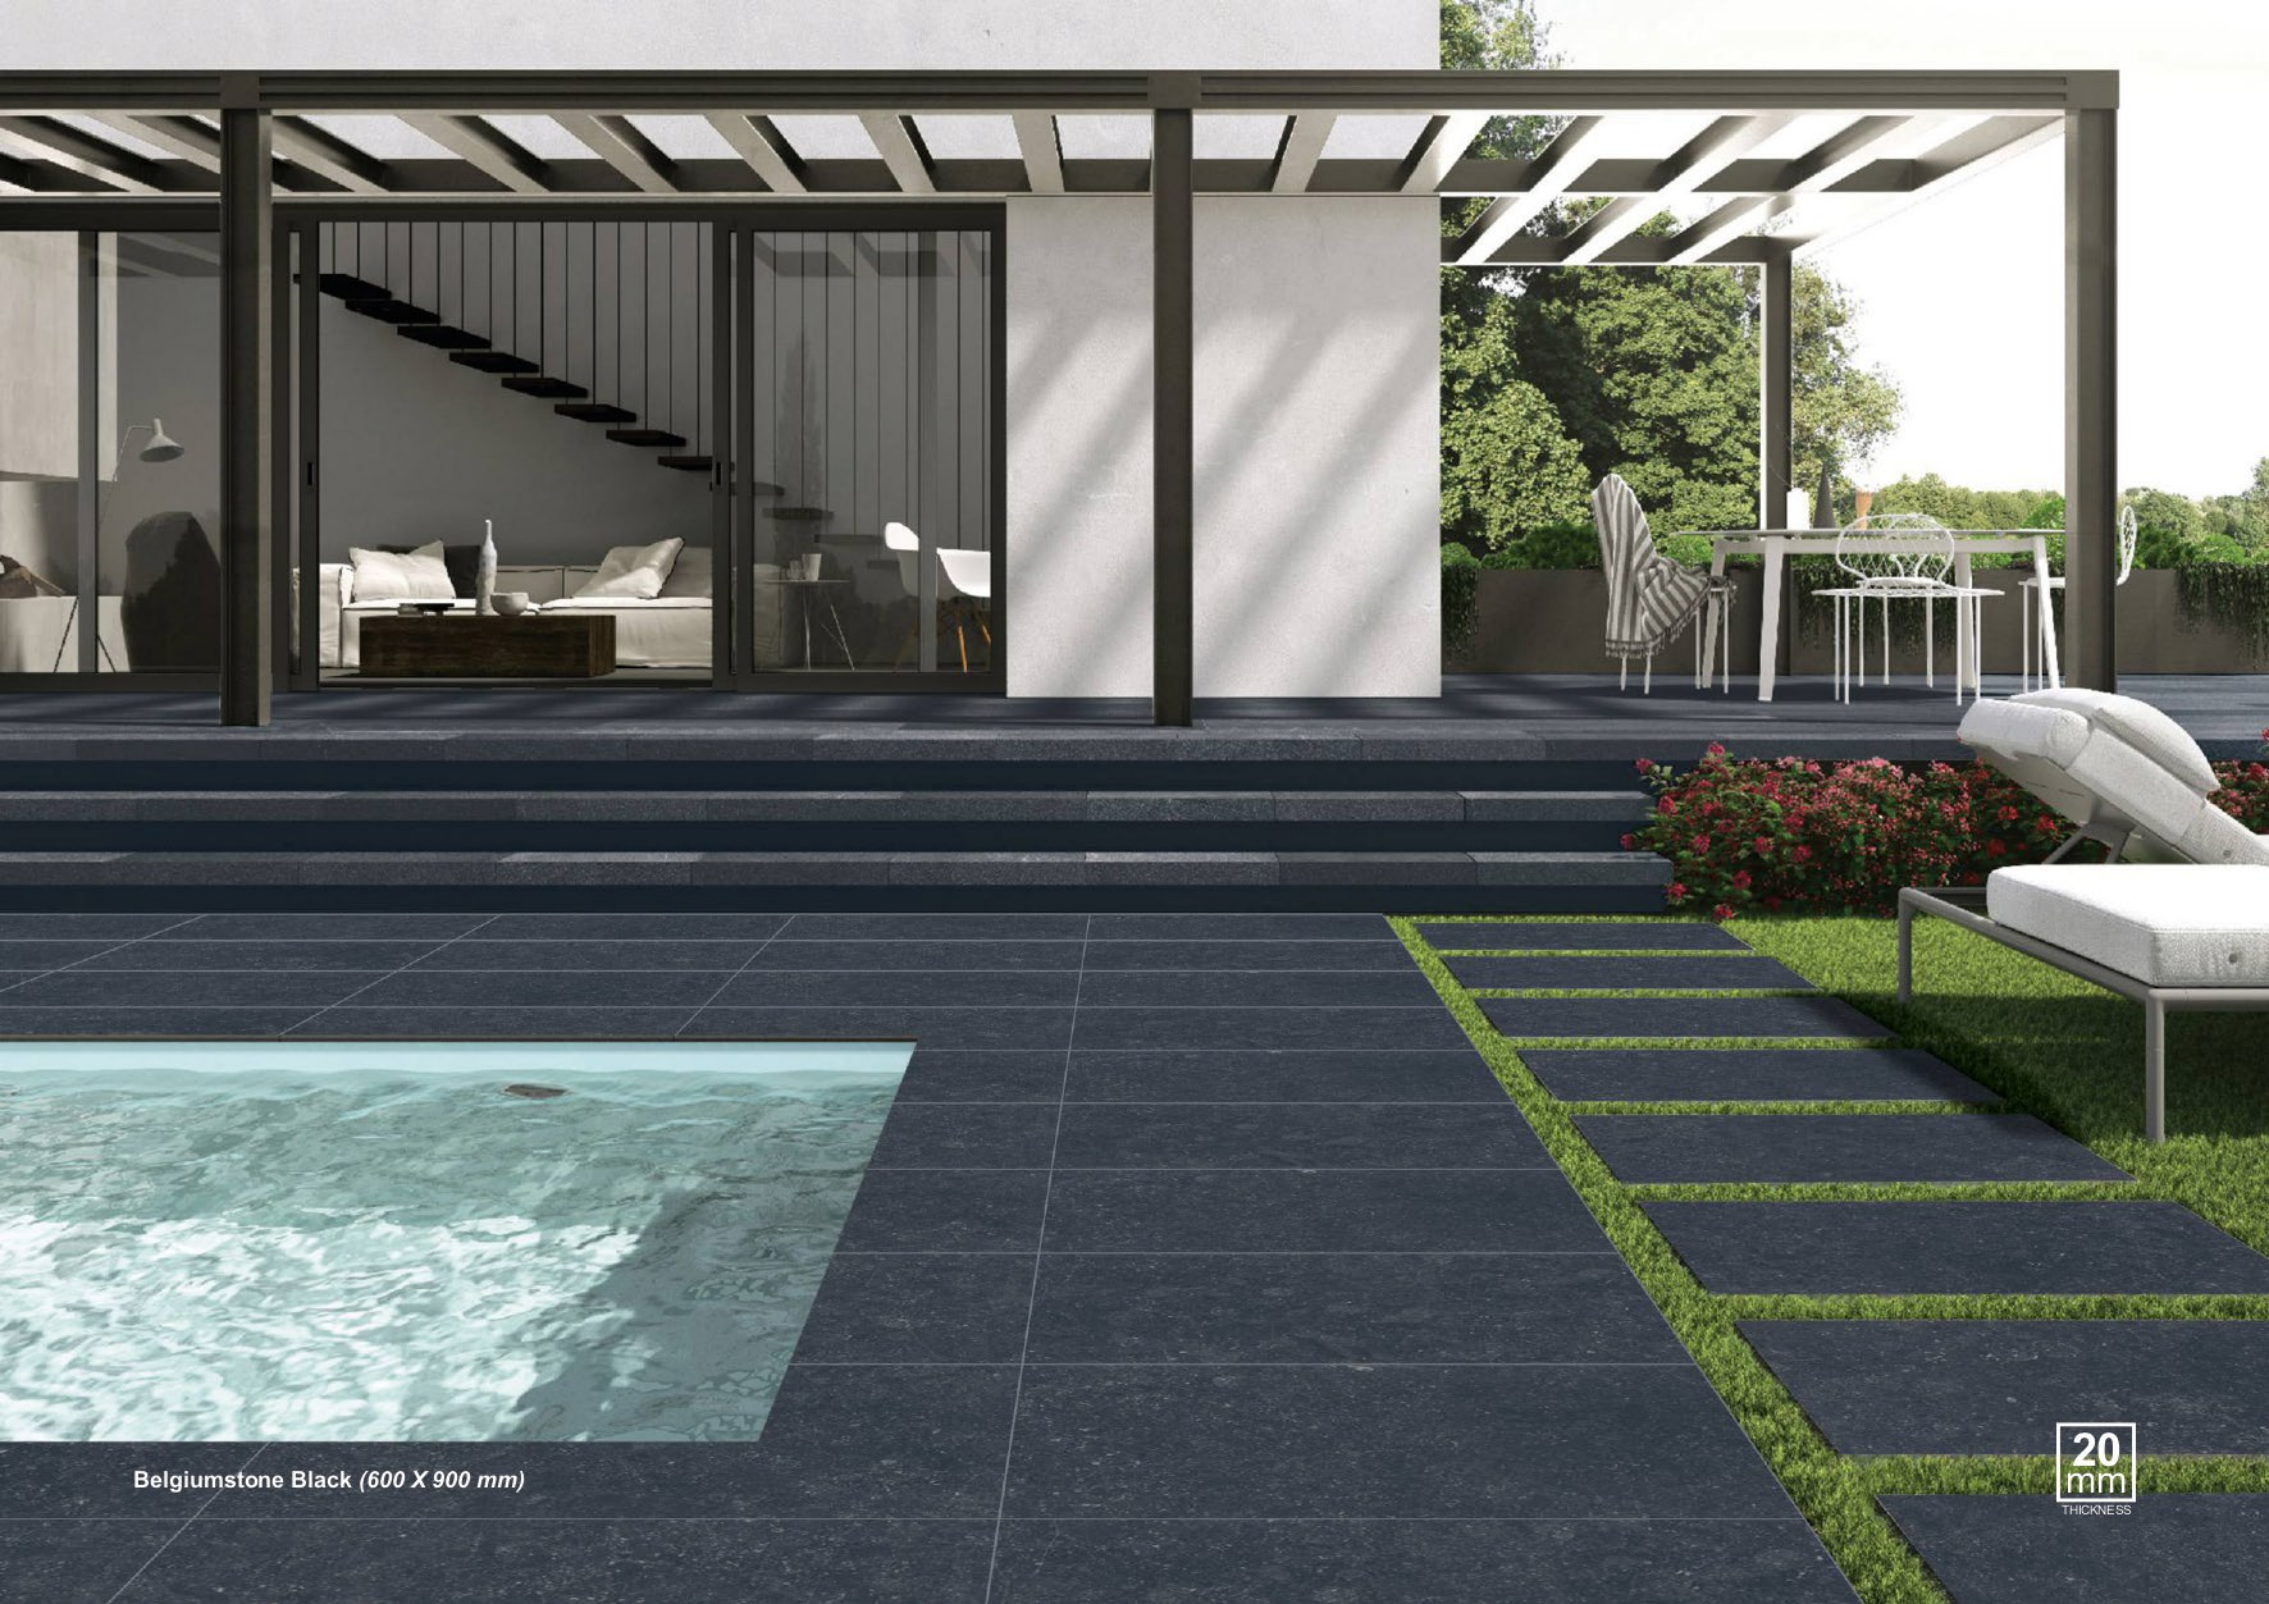

Belgiumstone Grey (600 X 900 mm)

20  
mm  
THICKNESS

Belgiumstone Black

600 x 900 mm

600 x 600 mm

Belgiumstone Black (600 X 600 mm)

Premium 20mm Porcelain Paver

Belgiumstone Black (600 X 900 mm)