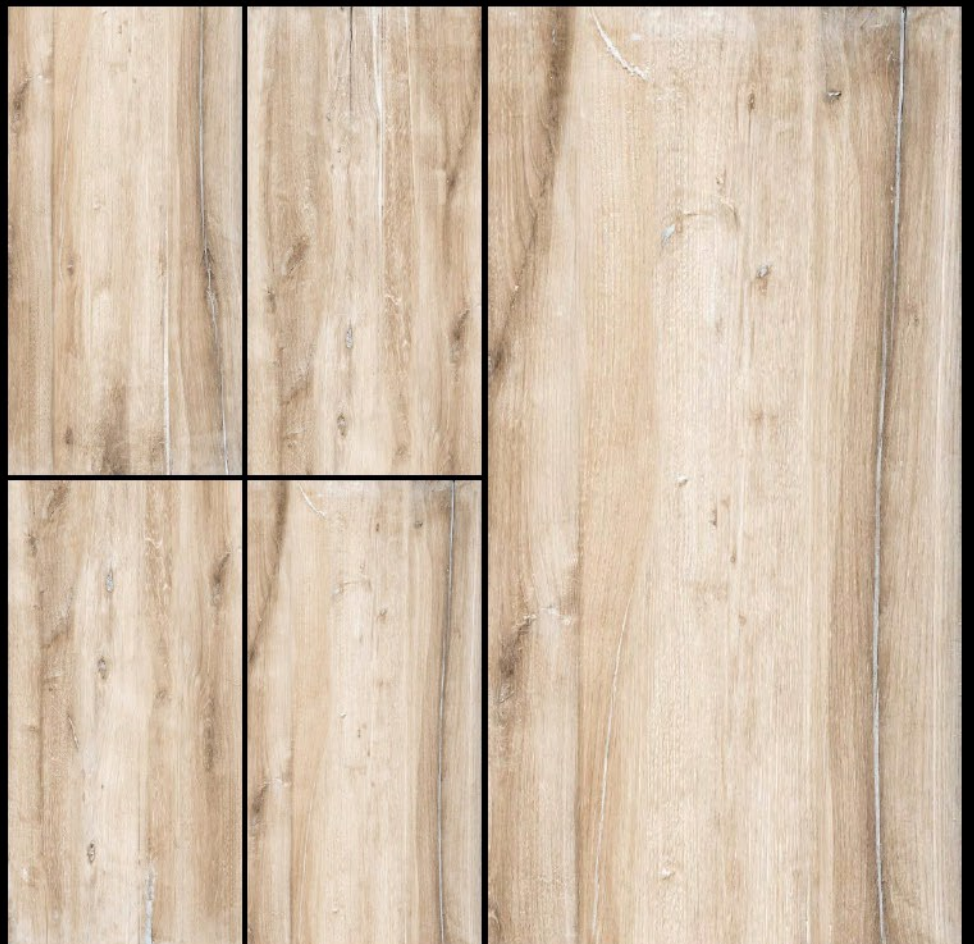

BUTTERNUT BG

SIZE

600 X 1200 MM

FINISH

WOOD

THICKNESS

9.5 MM

RANDOM

4