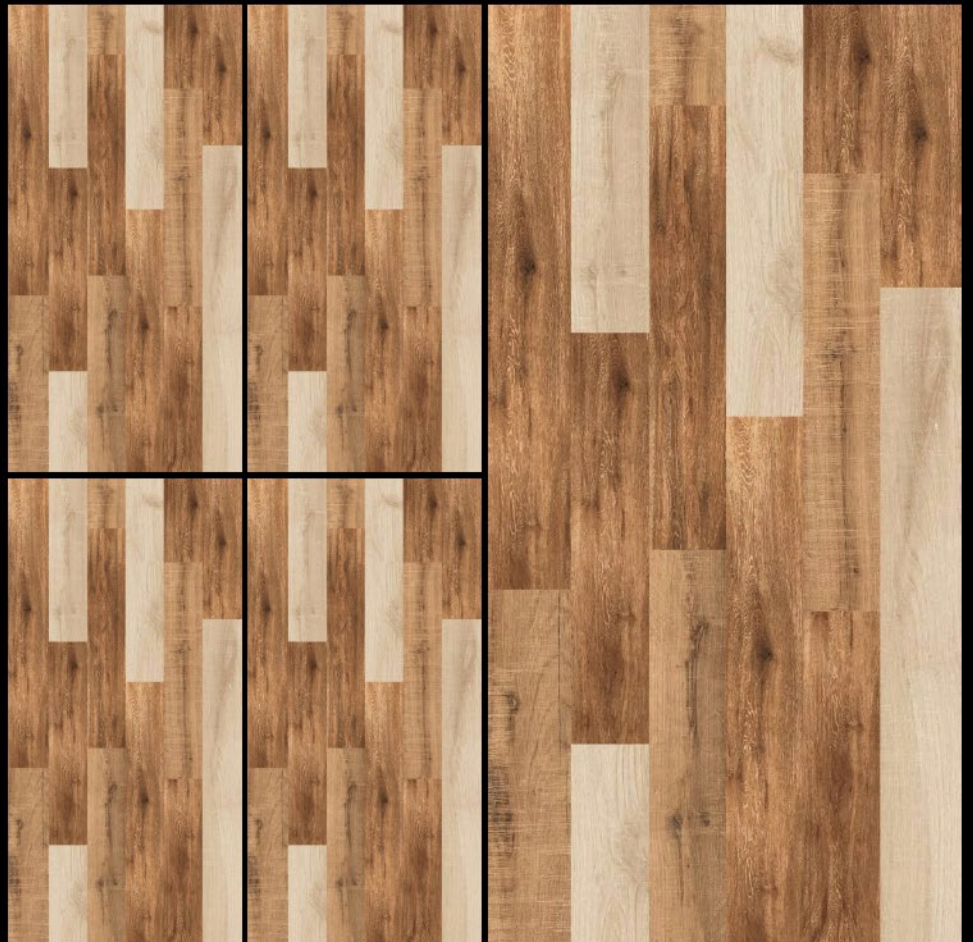

BEACH-WOOD

SIZE

600 X 1200 MM

FINISH

WOOD

THICKNESS

9.5 MM

RANDOM

1