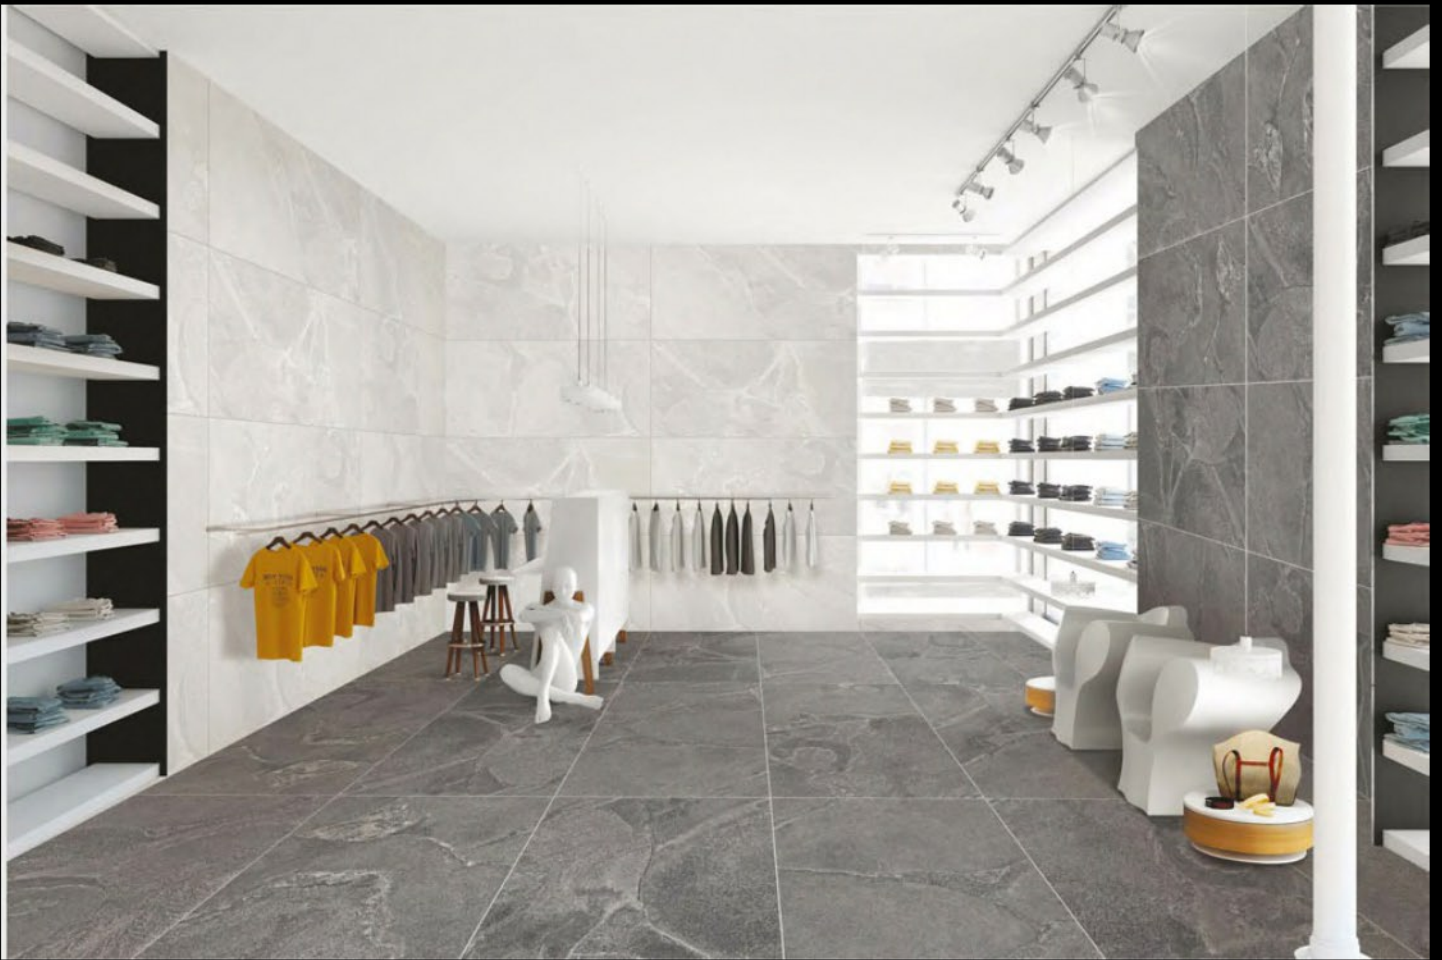

SAHARA BK

SIZE

600 X 1200 MM

FINISH

MATT

THICKNESS

9.5 MM

RANDOM

6