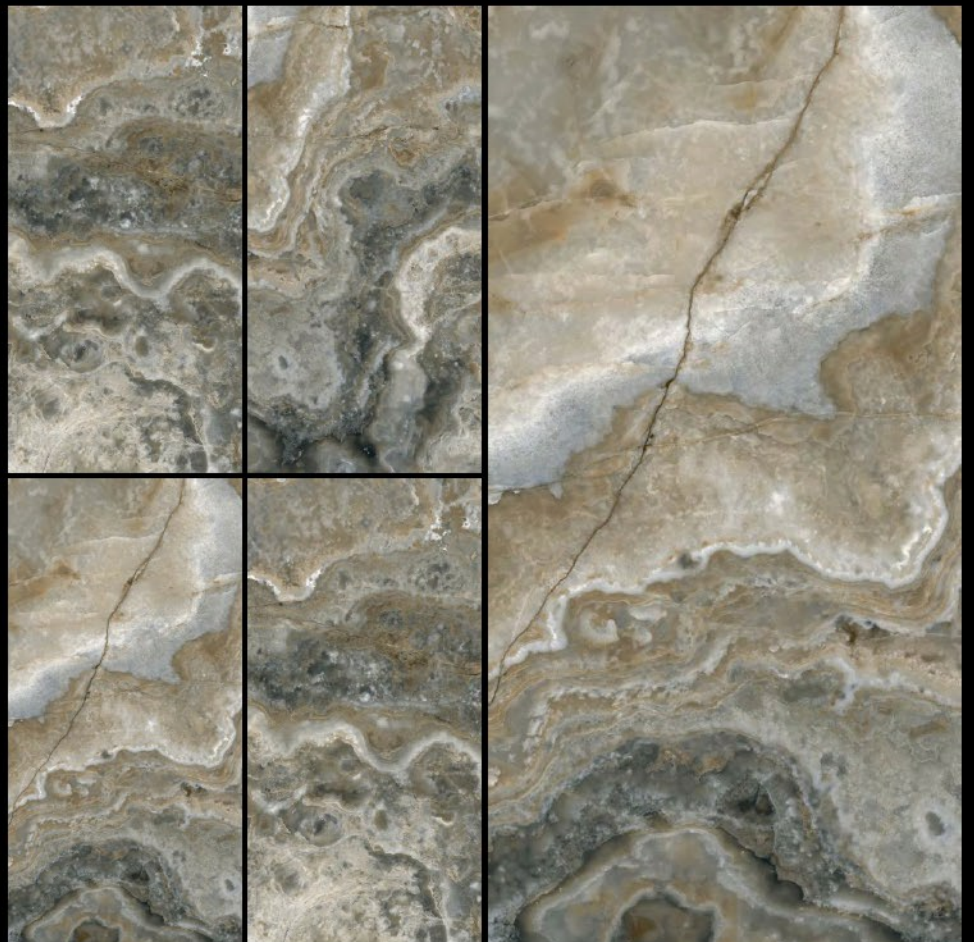

MARMOLA DARK

SIZE

600 X 1200 MM

FINISH

MATT

THICKNESS

9.5 MM

RANDOM

3