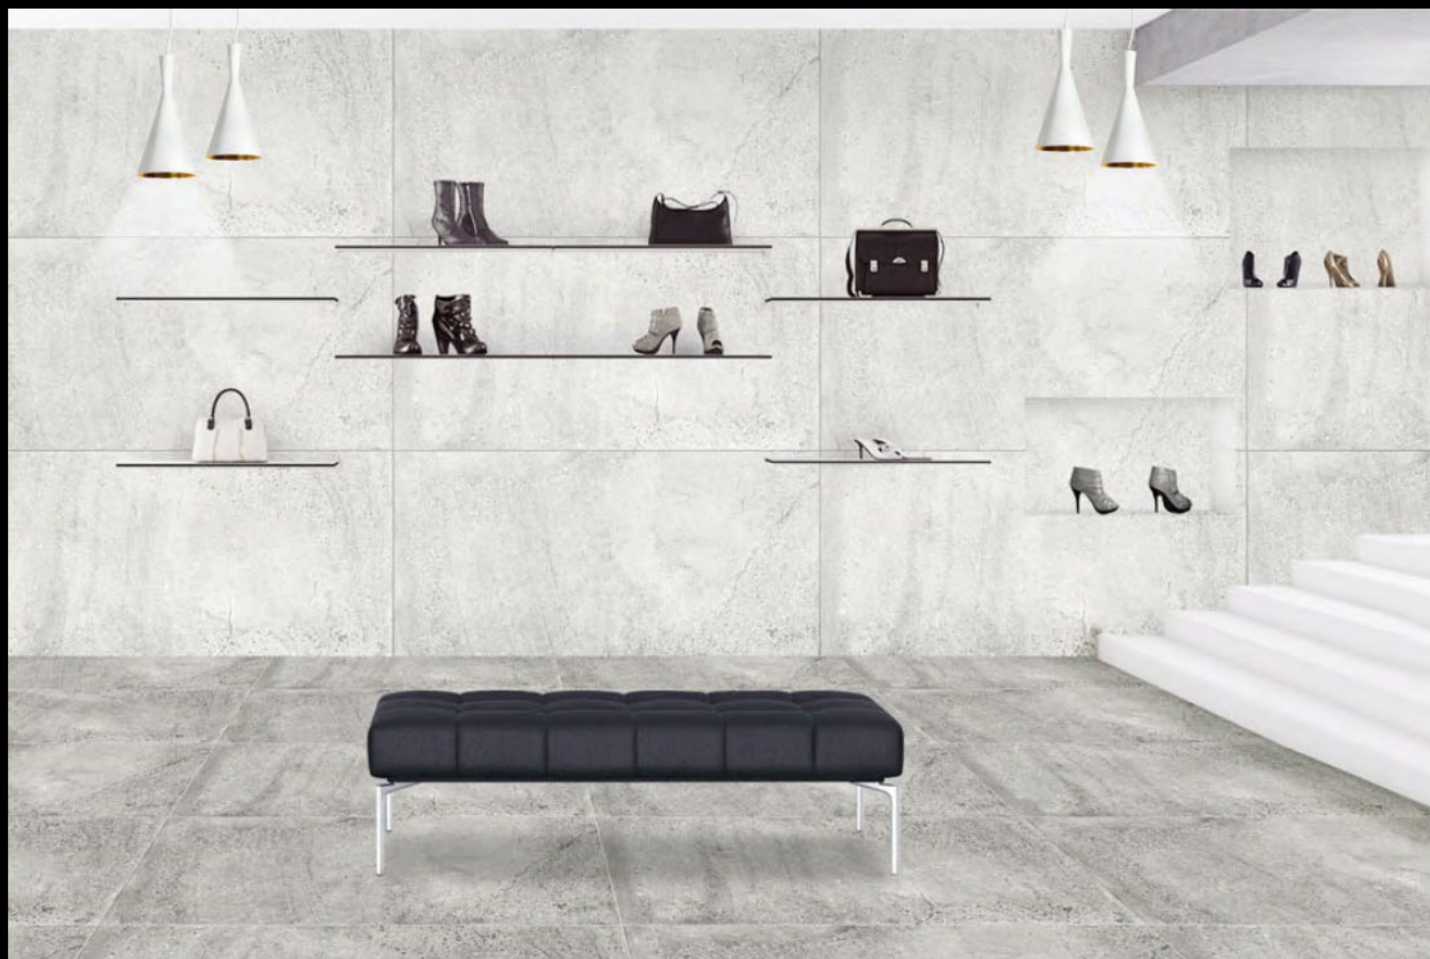

SAND PLASTO GR

SIZE
600 X 1200 MM

FINISH
MATT

THICKNESS
9.5 MM

RANDOM
2