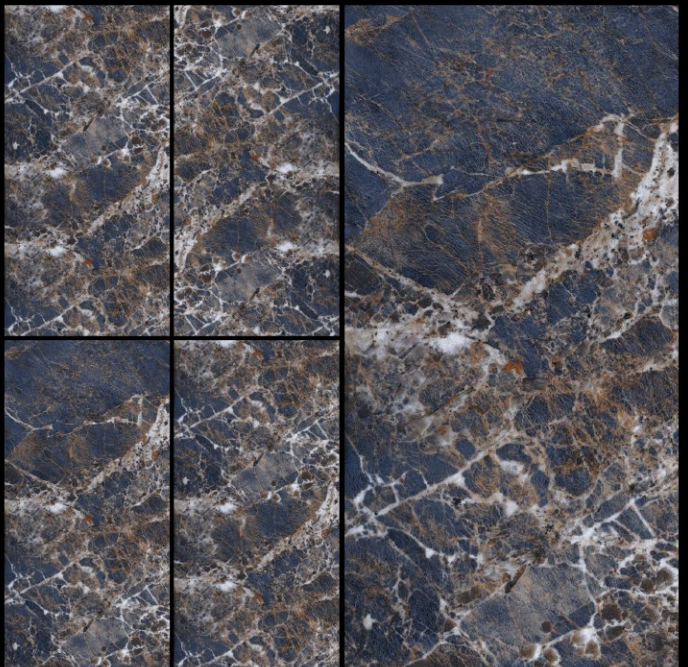

VOLUTAS BLUE

SIZE

600 X 1200 MM

FINISH

HIGH GLOSS

THICKNESS

9.5 MM

RANDOM

3