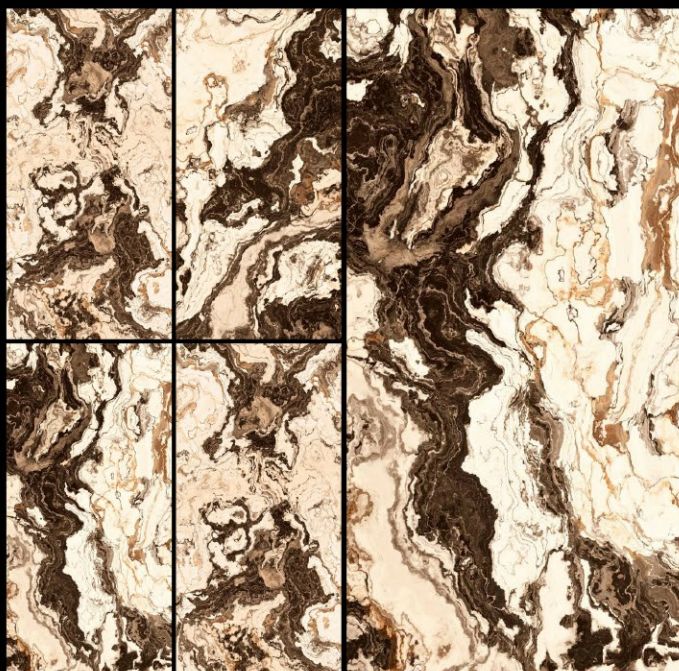

RANDOM

3

ORREN NATURAL

SIZE
600 X 1200 MM

FINISH
HIGH GLOSS

THICKNESS
9.5 MM

RANDOM
3

OXFORD