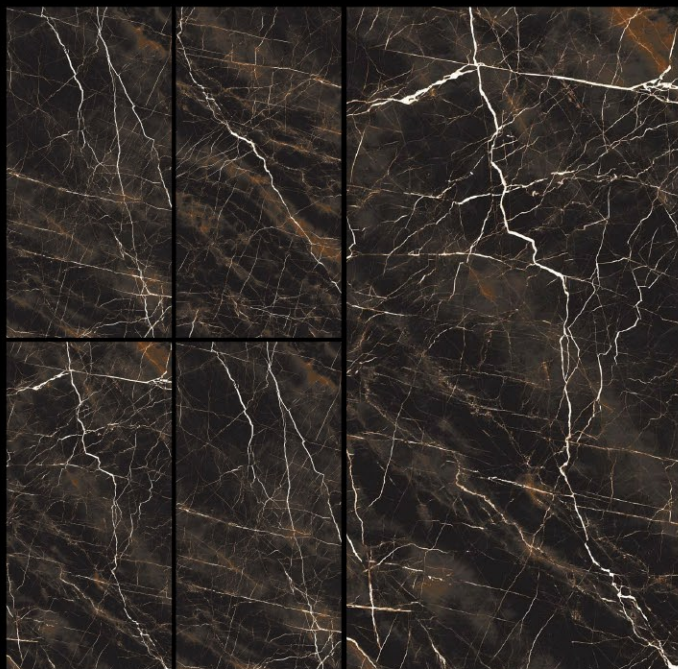

600 X 1200 MM

FINISH

HIGH GLOSS

THICKNESS

9.5 MM

RANDOM

3

NAIROBI AQUA