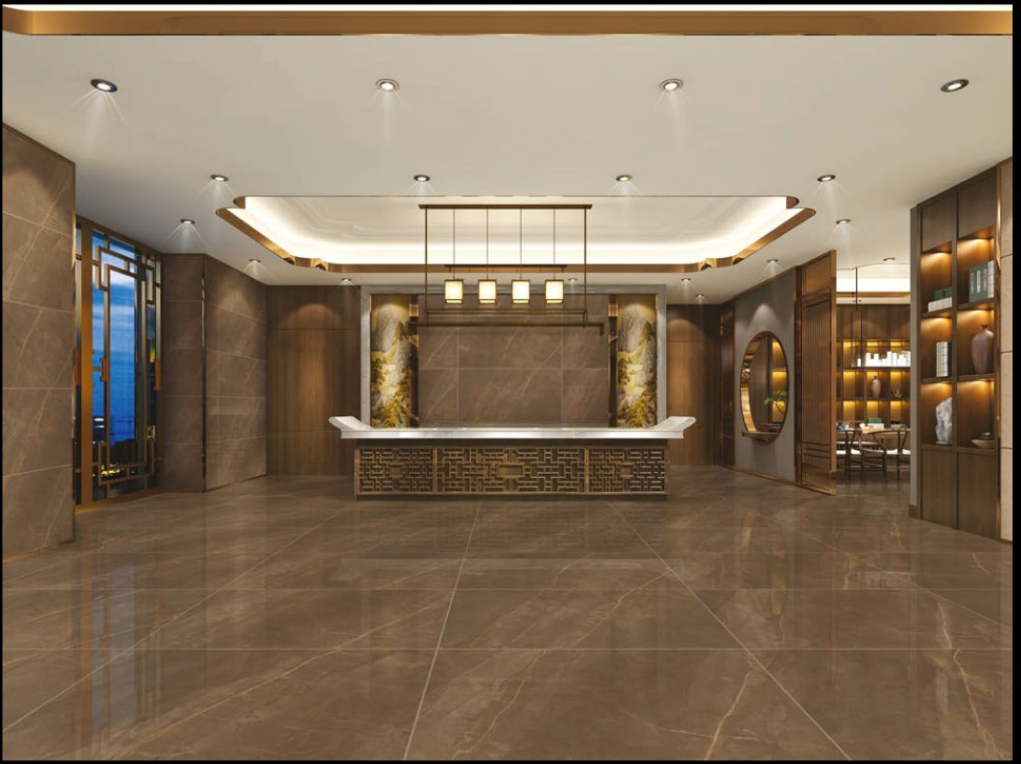

PULPIS BR

SIZE

600 X 1200 MM

FINISH

HIGH GLOSS

THICKNESS

9.5 MM

RANDOM

4