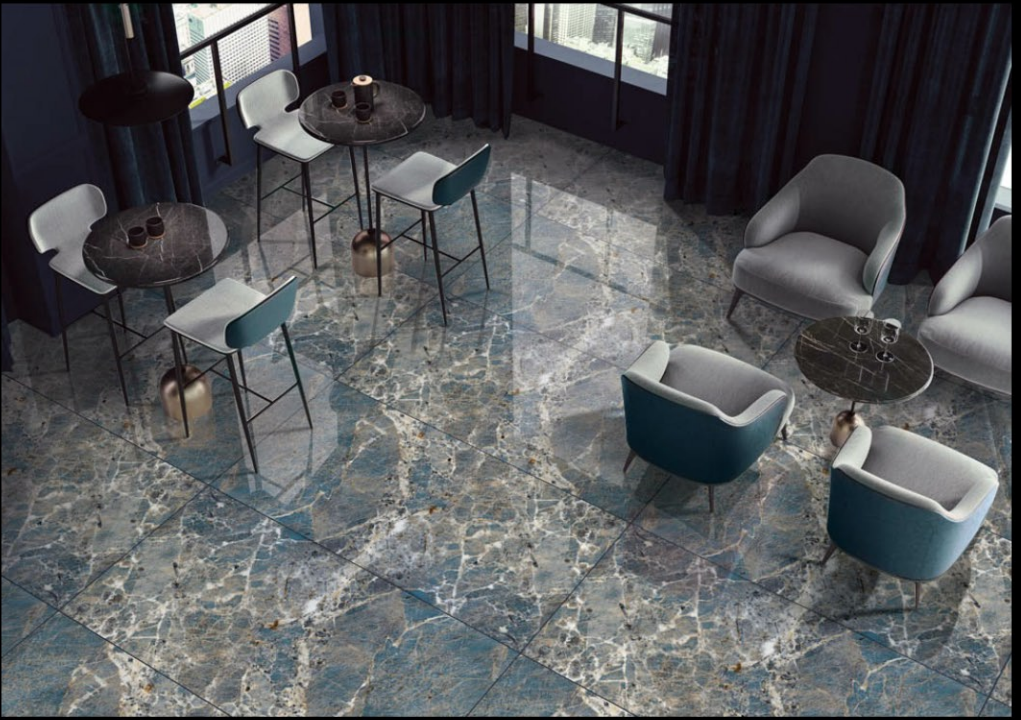

VOLUTAS AQUA

SIZE

600 X 1200 MM

FINISH

HIGH GLOSS

THICKNESS

9.5 MM

RANDOM

1