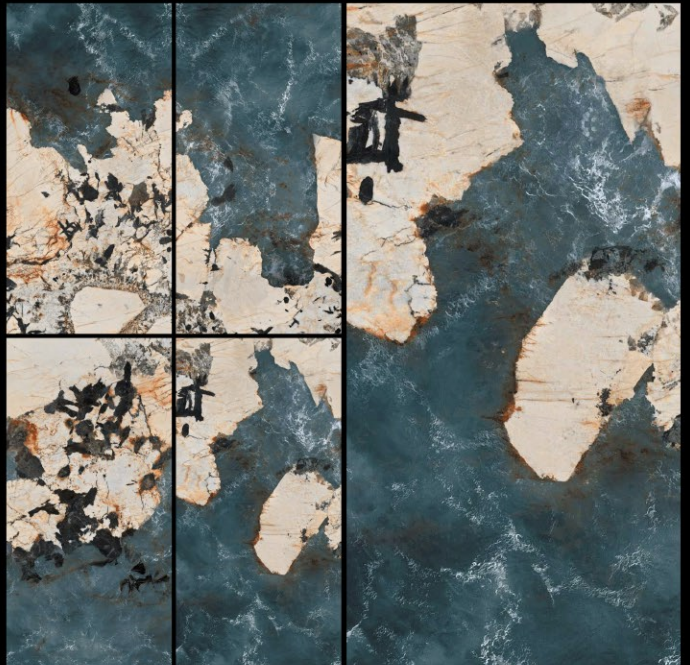

PACIFIC AQUA

SIZE

600 X 1200 MM

FINISH

HIGH GLOSS

THICKNESS

9.5 MM

RANDOM

4