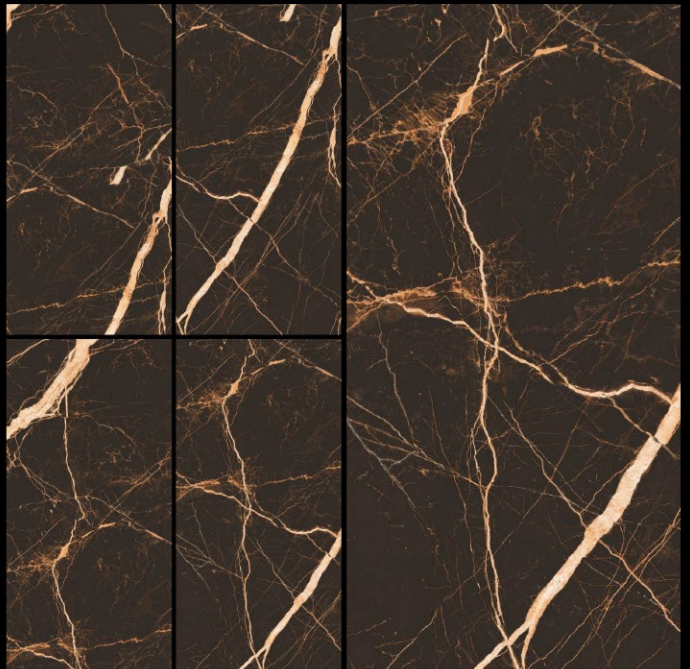

FINISH

HIGH GLOSS

THICKNESS

9.5 MM

RANDOM

4

PULPIS BK

SIZE