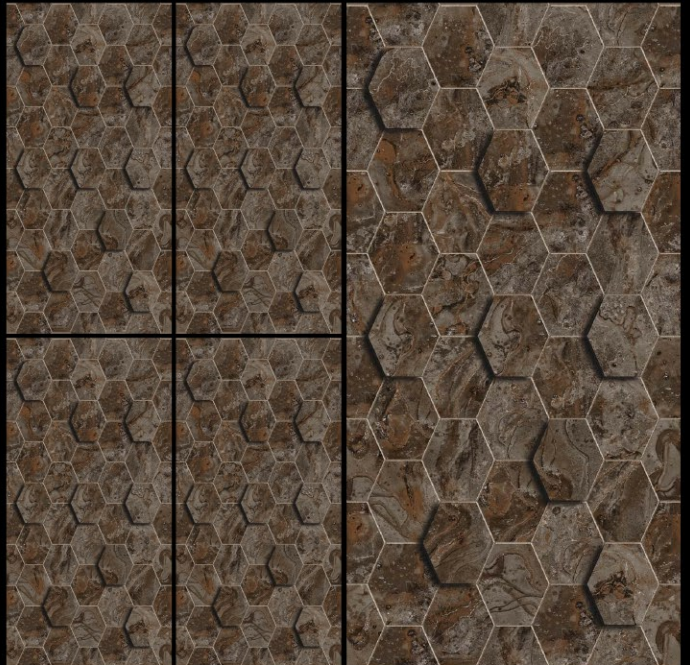

600 X 1200 MM

FINISH

HIGH GLOSS

THICKNESS

9.5 MM

RANDOM

1

HG HL 10