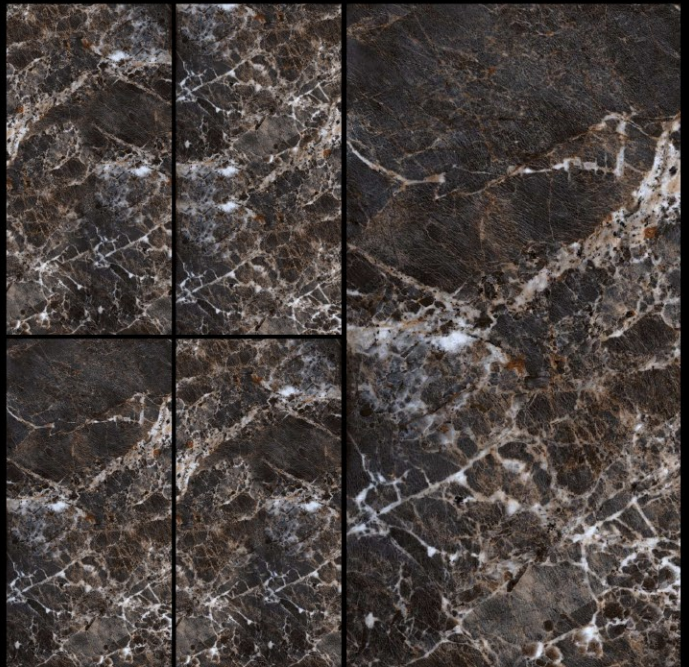

VOLUTAS CHOCO

SIZE

600 X 1200 MM

FINISH

HIGH GLOSS

THICKNESS

9.5 MM

RANDOM

3