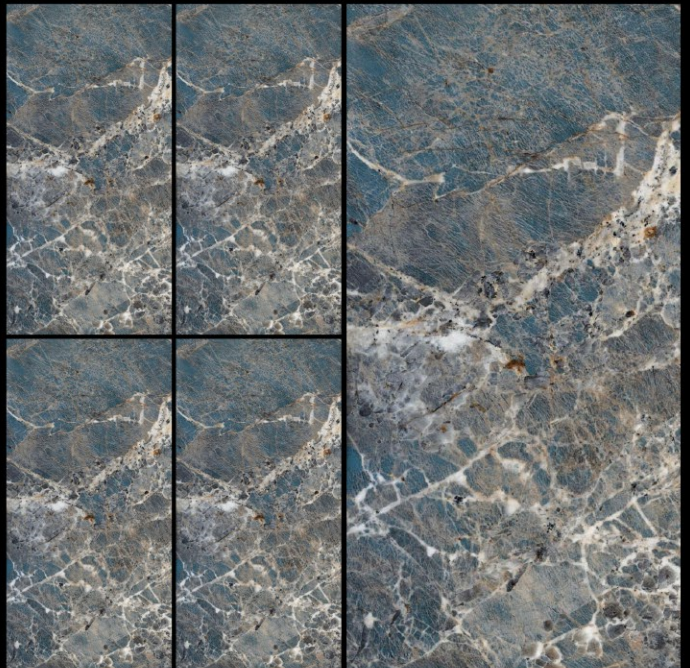

VOLUTAS AQUA

SIZE

600 X 1200 MM

FINISH

HIGH GLOSS

THICKNESS

9.5 MM

RANDOM

1