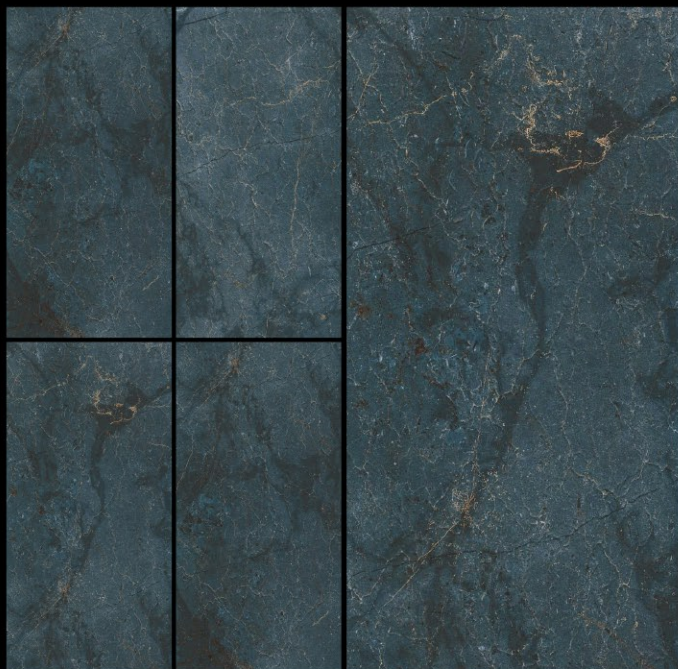

SIZE

600 X 1200 MM

FINISH

HIGH GLOSS

THICKNESS

9.5 MM

RANDOM

3