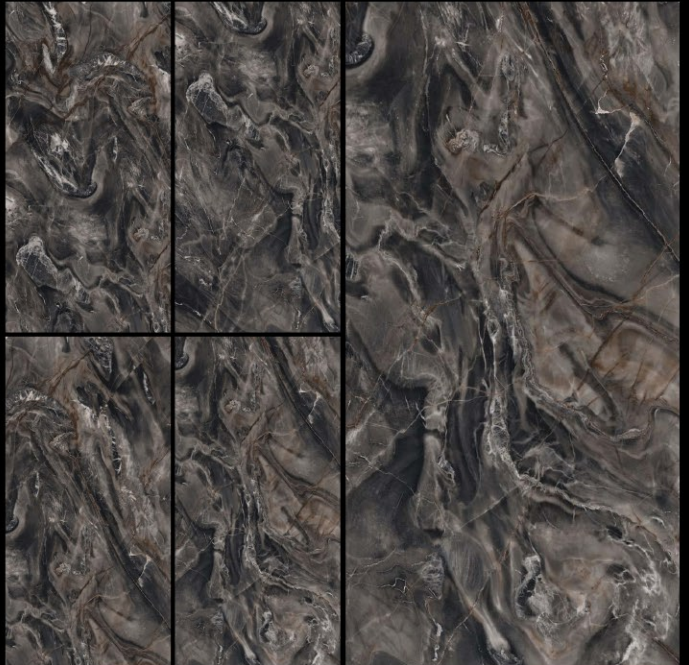

STERLING

SIZE

600 X 1200 MM

FINISH

HIGH GLOSS

THICKNESS

9.5 MM

RANDOM

4