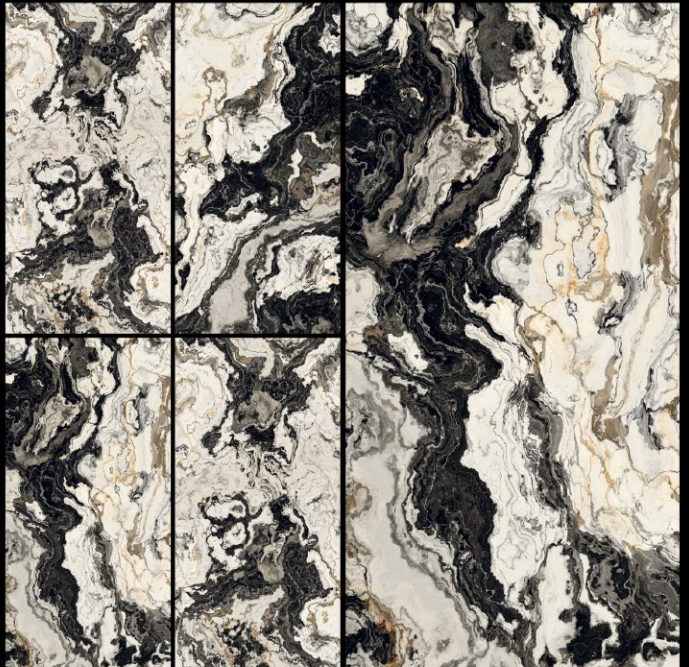

ORREN BLACK

SIZE

600 X 1200 MM

FINISH

HIGH GLOSS

THICKNESS

9.5 MM

RANDOM

3