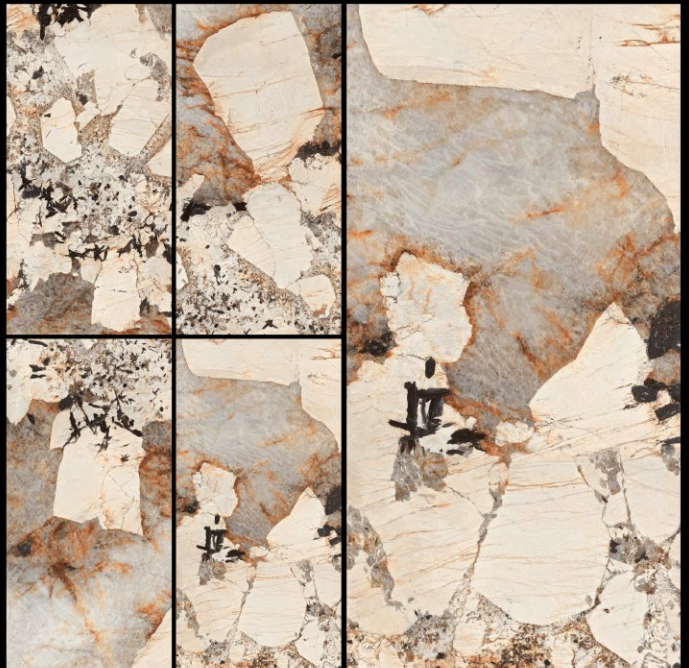

PATAGONIA NATURAL

SIZE

600 X 1200 MM

FINISH

HIGH GLOSS

THICKNESS

9.5 MM

RANDOM

4