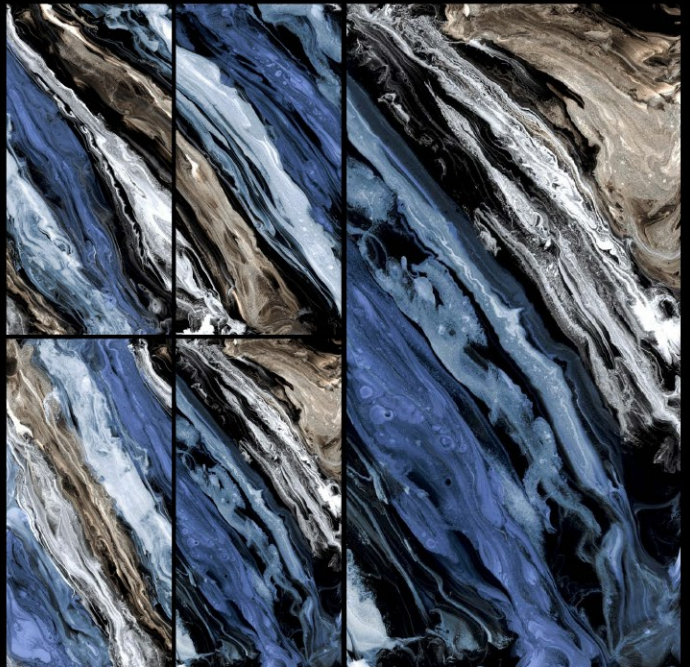

BLUE LEGACY

SIZE

600 X 1200 MM

FINISH

HIGH GLOSS

THICKNESS

9.5 MM

RANDOM

4