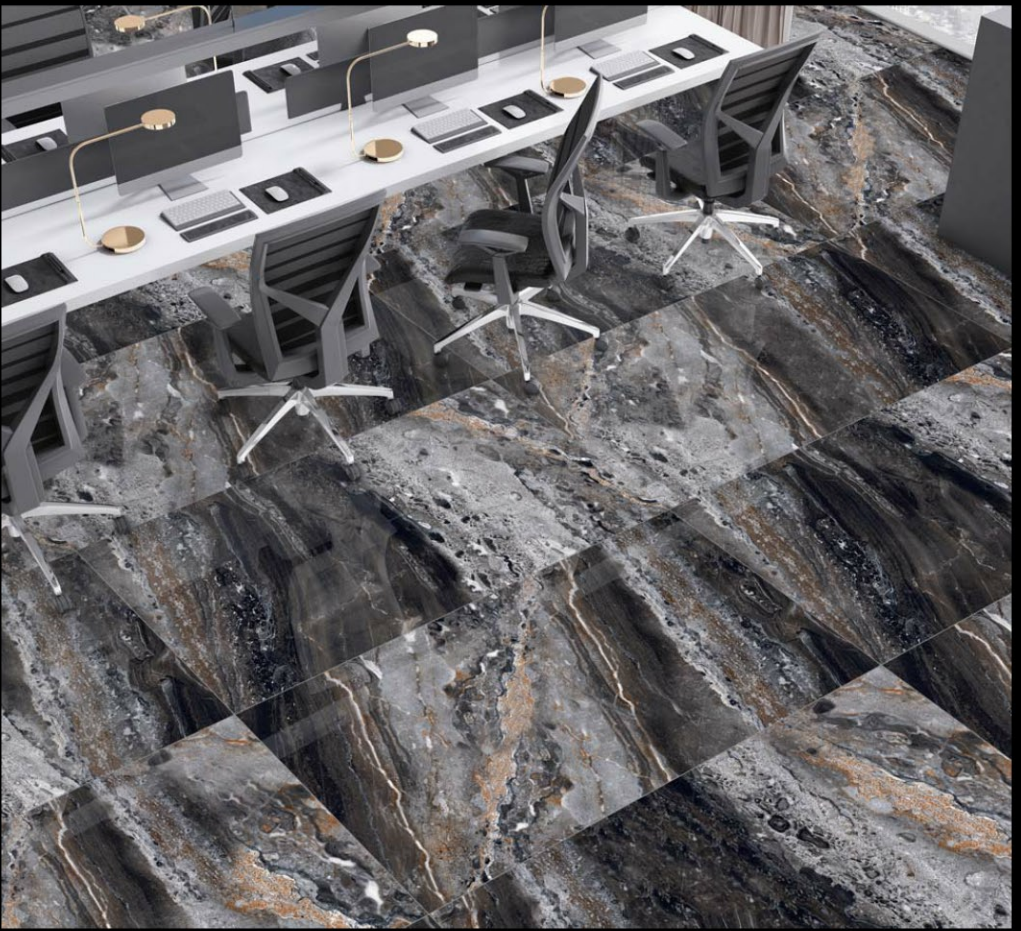

FLURRY EBONY

SIZE

600 X 1200 MM

FINISH

HIGH GLOSS

THICKNESS

9.5 MM

RANDOM

4