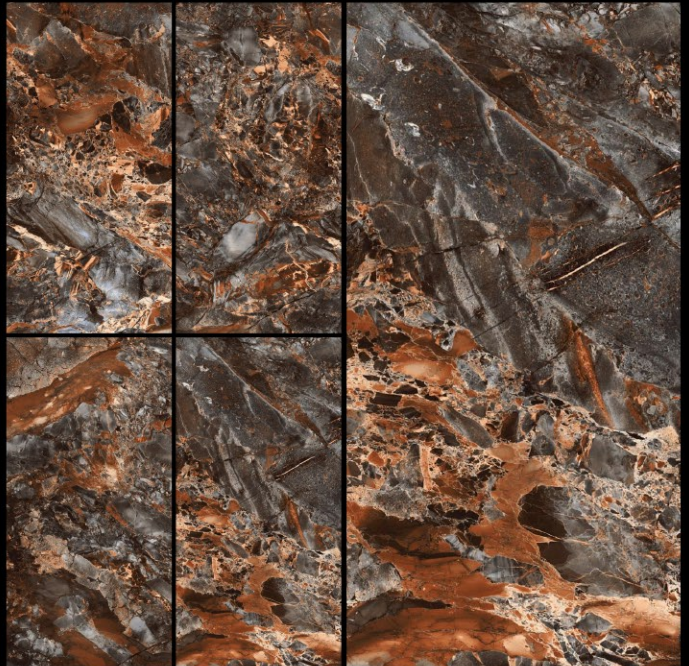

EMFIO BROWN

SIZE

600 X 1200 MM

FINISH

HIGH GLOSS

THICKNESS

9.5 MM

RANDOM

4