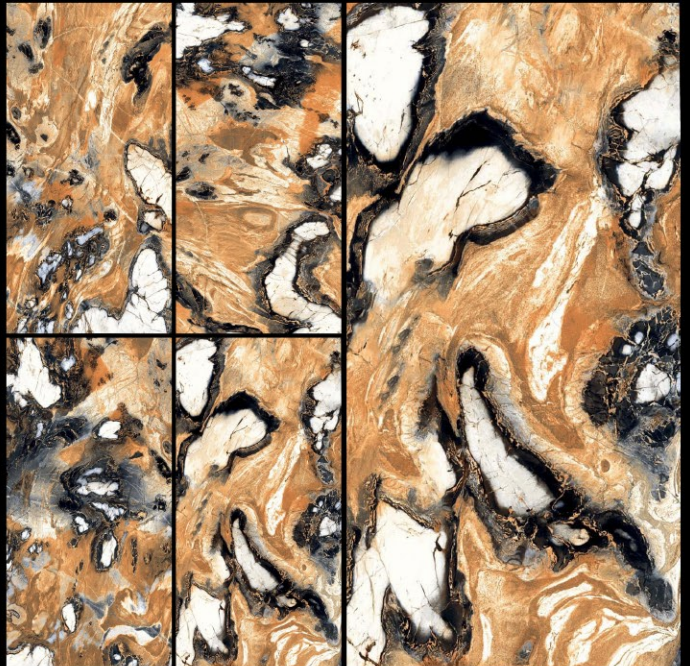

FOX BROWN

SIZE

600 X 1200 MM

FINISH

HIGH GLOSS

THICKNESS

9.5 MM

RANDOM

4