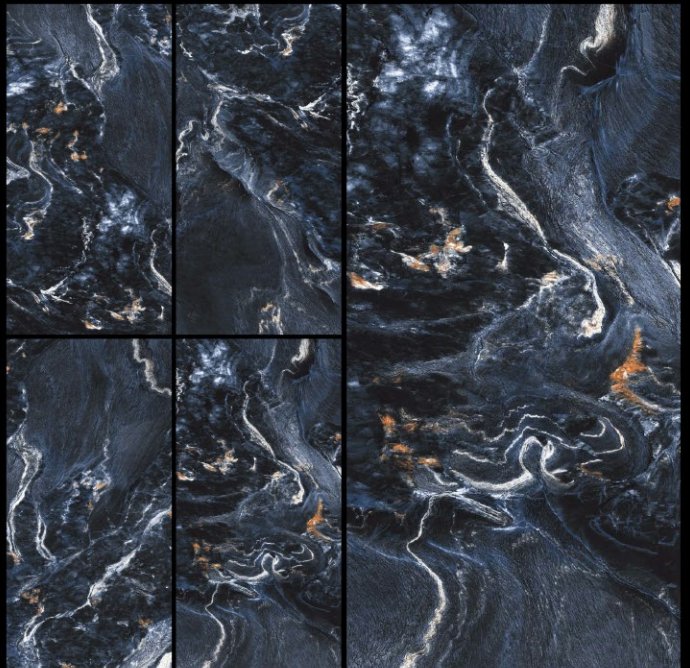

MACAU BLUE

SIZE

600 X 1200 MM

FINISH

HIGH GLOSS

THICKNESS

9.5 MM

RANDOM

5