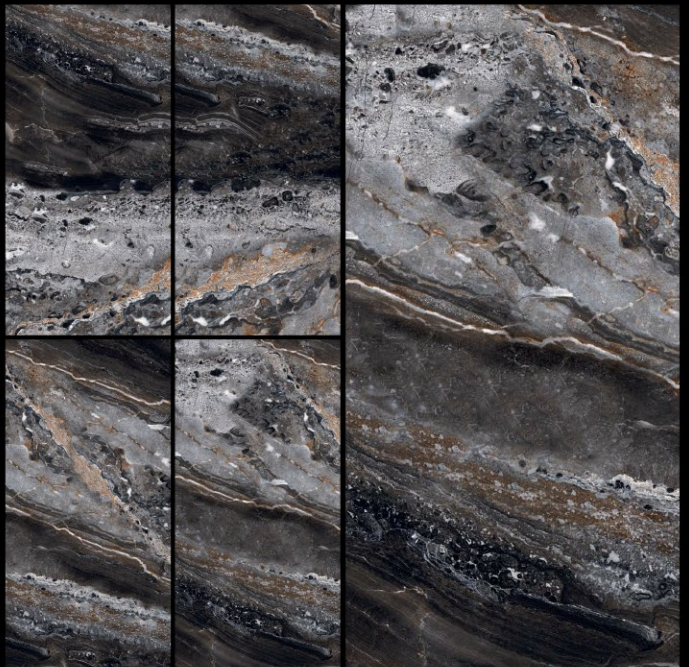

FLURRY EBONY

SIZE

600 X 1200 MM

FINISH

HIGH GLOSS

THICKNESS

9.5 MM

RANDOM

4