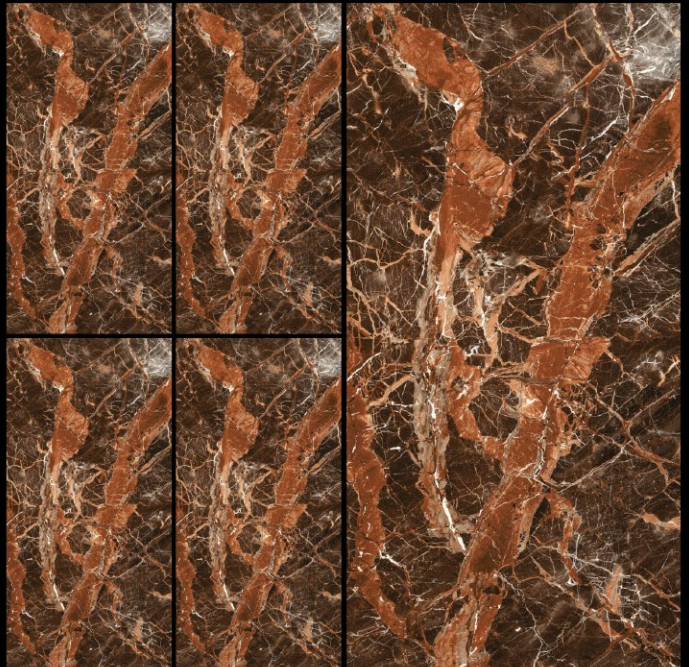

BREZZA

SIZE

600 X 1200 MM

FINISH

HIGH GLOSS

THICKNESS

9.5 MM

RANDOM

1