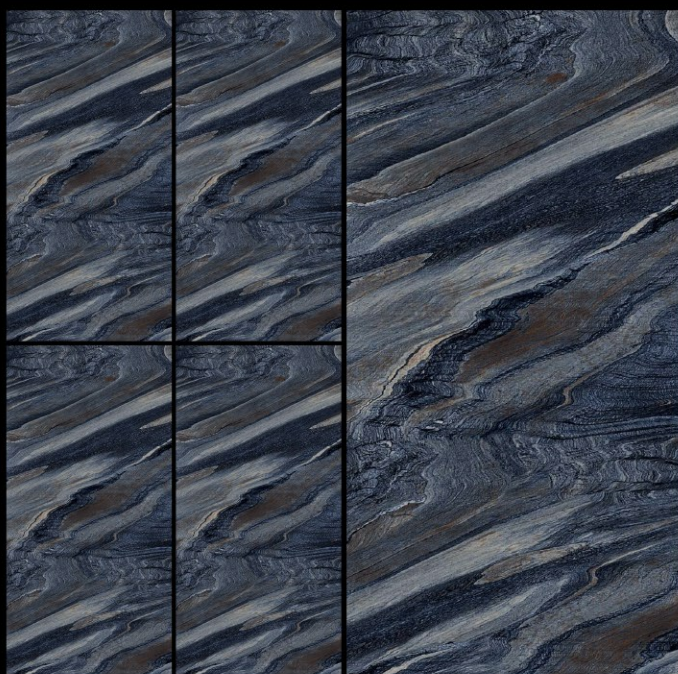

BRIZO BLUE

SIZE

600 X 1200 MM

FINISH

HIGH GLOSS

THICKNESS

9.5 MM

RANDOM

1