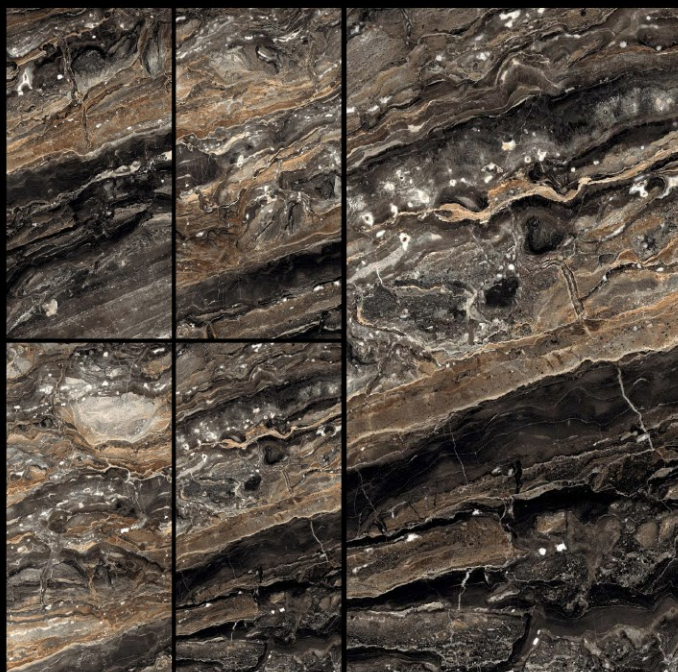

MARSEILLE CHOCO

SIZE

600 X 1200 MM

FINISH

HIGH GLOSS

THICKNESS

9.5 MM

RANDOM

4