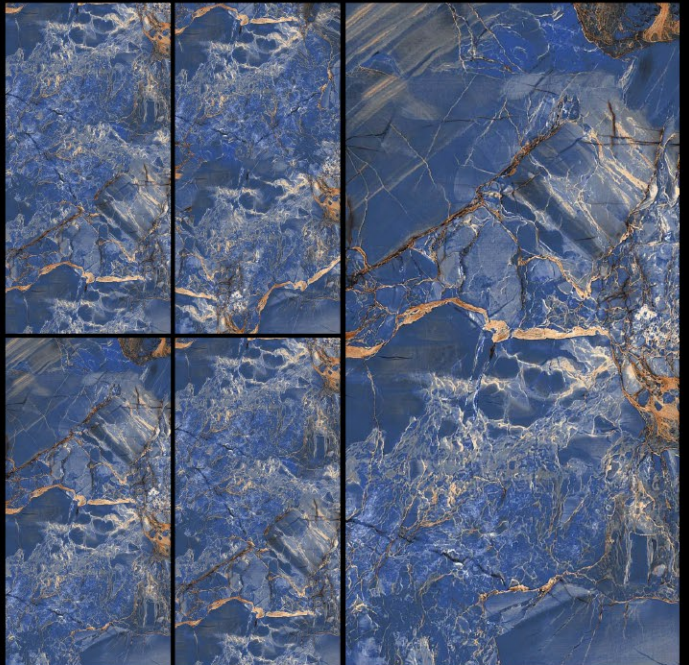

ARISTO BLUE

SIZE

600 X 1200 MM

FINISH

HIGH GLOSS

THICKNESS

9.5 MM

RANDOM

3