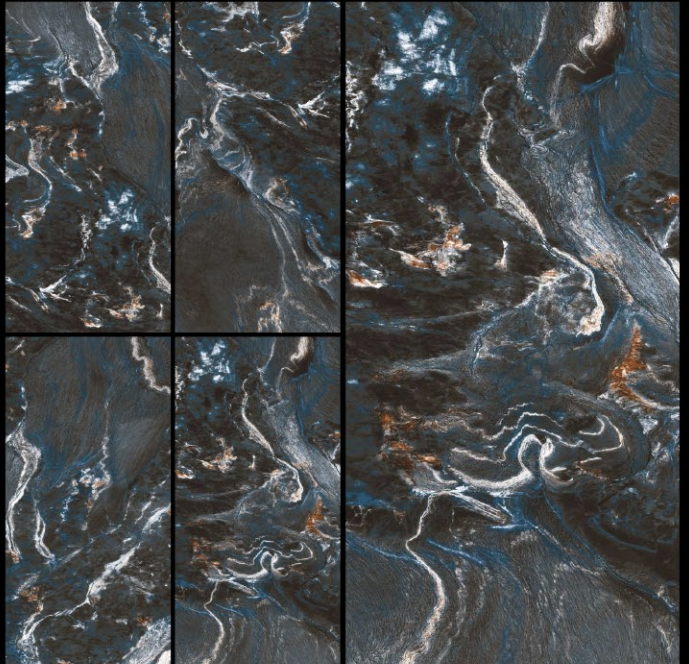

MACAU AQUA

SIZE

600 X 1200 MM

FINISH

HIGH GLOSS

THICKNESS

9.5 MM

RANDOM

5