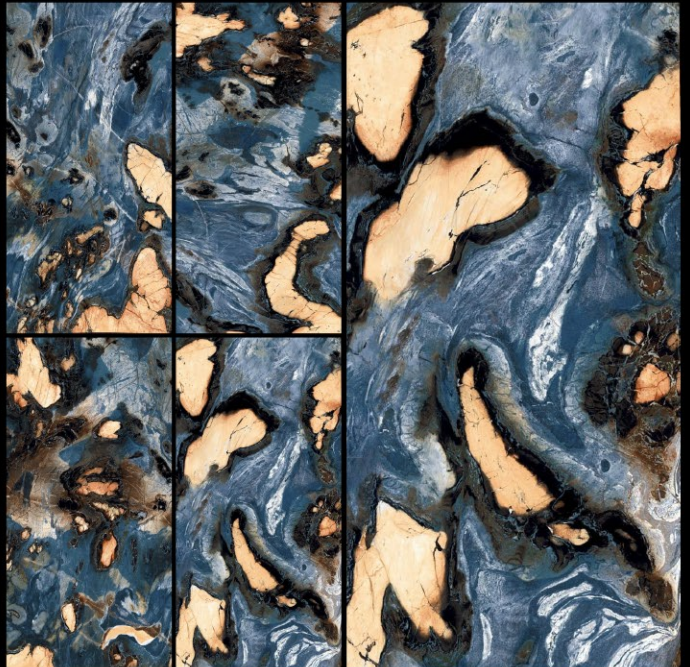

FOX BLUE

SIZE

600 X 1200 MM

FINISH

HIGH GLOSS

THICKNESS

9.5 MM

RANDOM

4