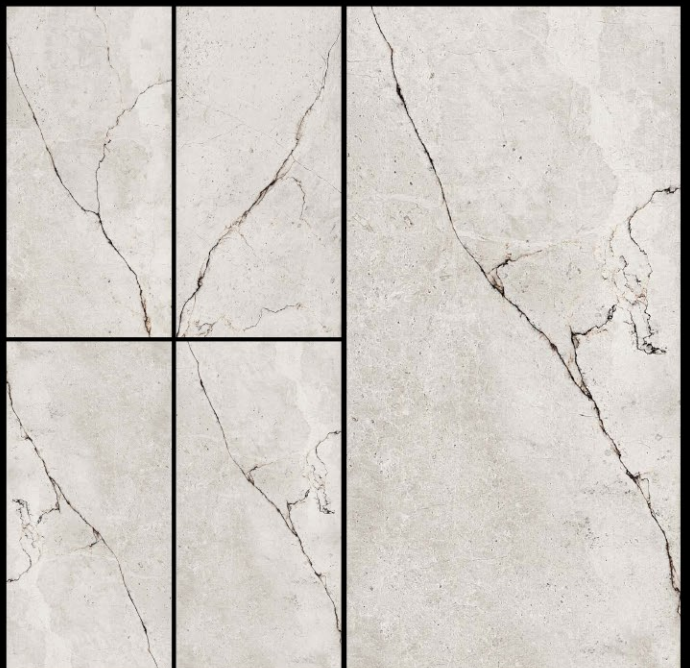

NEXUS GRY

SIZE
600 X 1200 MM

FINISH
GLOSSY

THICKNESS
9.5 MM

RANDOM
4