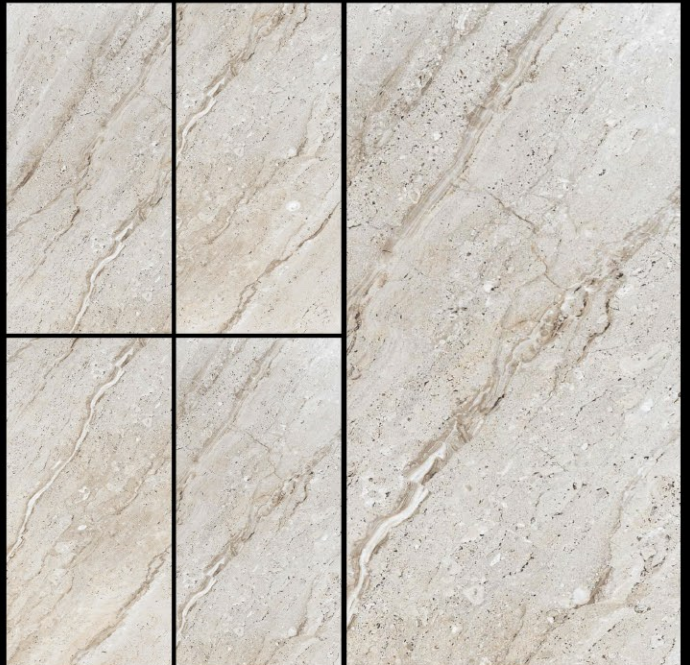

MARVELA

SIZE

600 X 1200 MM

FINISH

GLOSSY

THICKNESS

9.5 MM

RANDOM

4