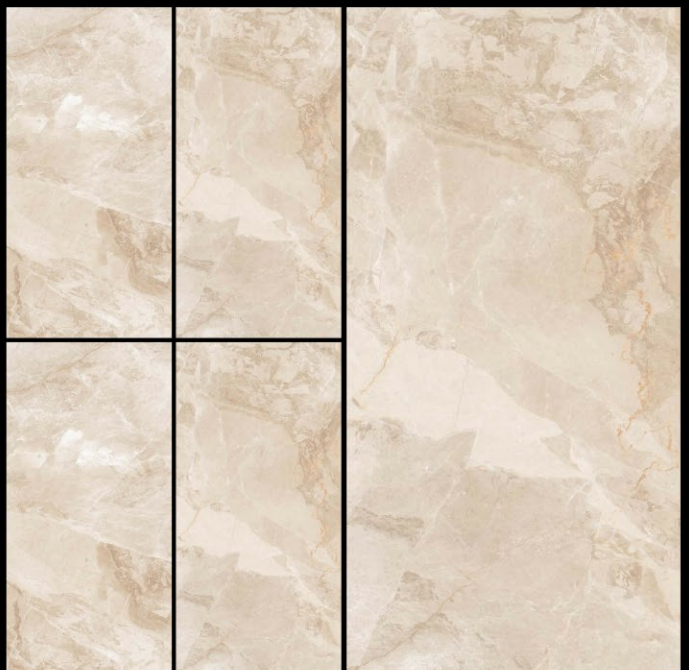

MILDSTONE IVORY

SIZE

600 X 1200 MM

FINISH

GLOSSY

THICKNESS

9.5 MM

RANDOM

2