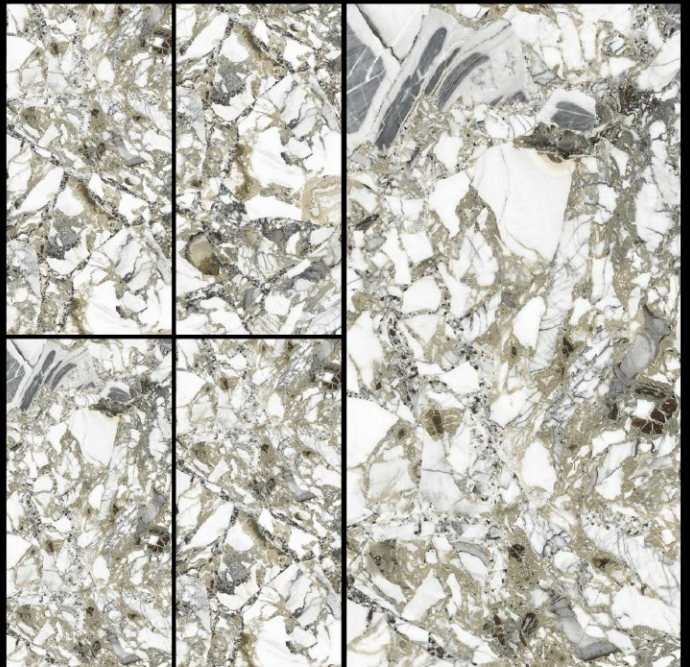

PATAGONIA MESA

SIZE

600 X 1200 MM

FINISH

GLOSSY

THICKNESS

9.5 MM

RANDOM

3