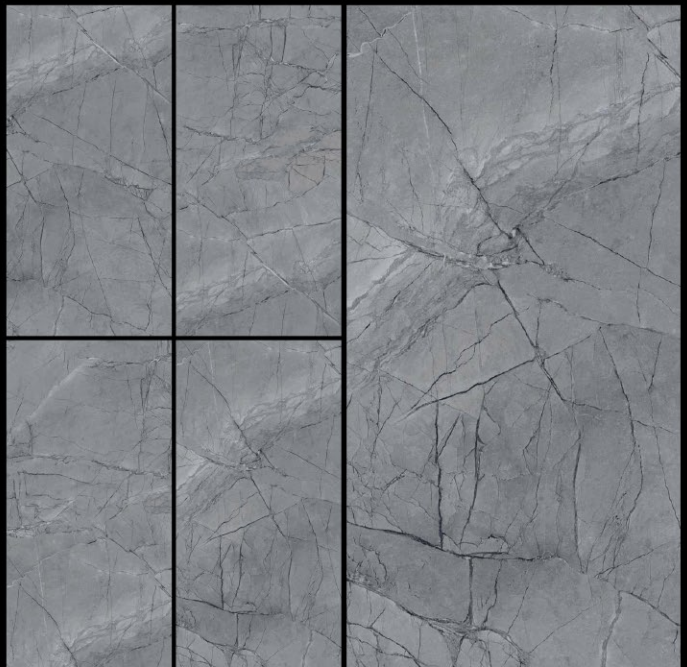

SIZE

600 X 1200 MM

FINISH

GLOSSY

THICKNESS

9.5 MM

RANDOM

4