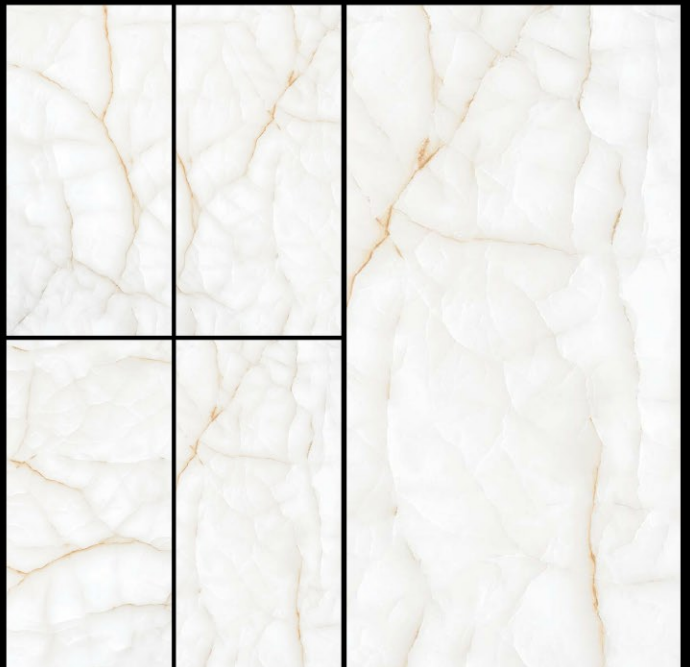

KINDER BR

SIZE
600 X 1200 MM

FINISH
GLOSSY

THICKNESS
9.5 MM

RANDOM
5