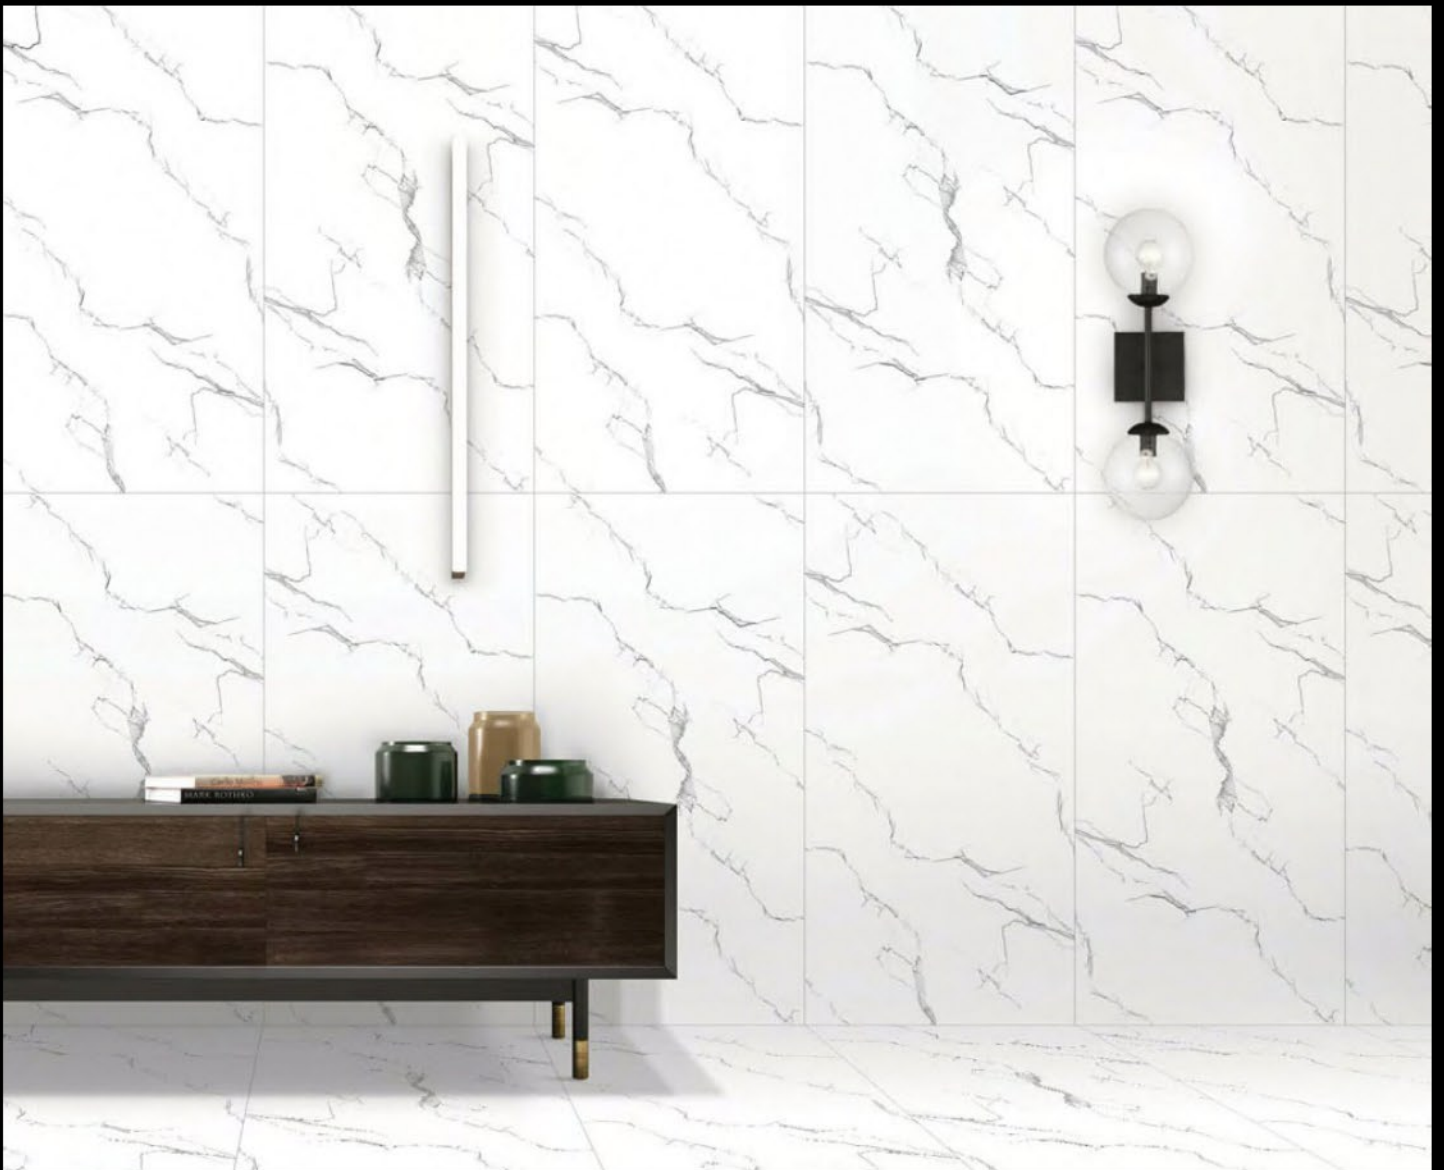

CARVING

THICKNESS

9.5 MM

RANDOM

3

BROLIN WT

SIZE

600 X 1200 MM