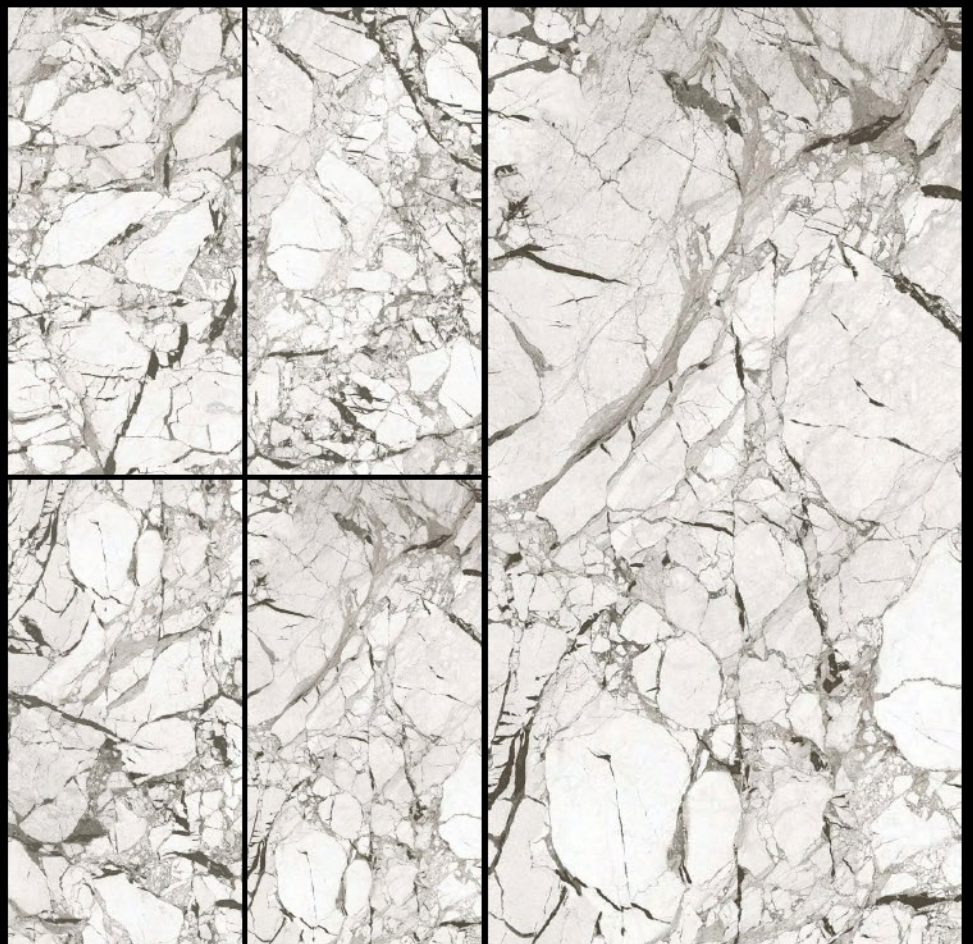

CENTRALIA

SIZE

600 X 1200 MM

FINISH

CARVING

THICKNESS

9.5 MM

RANDOM

4