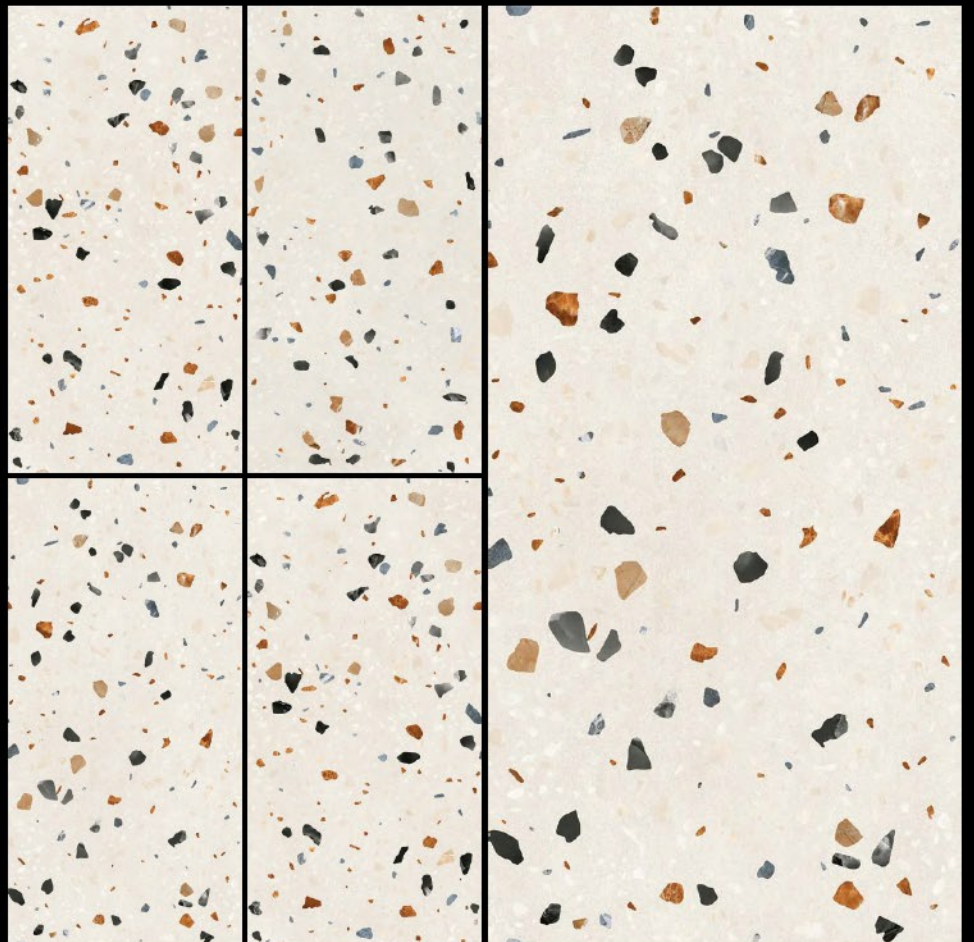

BELSTONE

SIZE

600 X 1200 MM

FINISH

CARVING

THICKNESS

9.5 MM

RANDOM

3