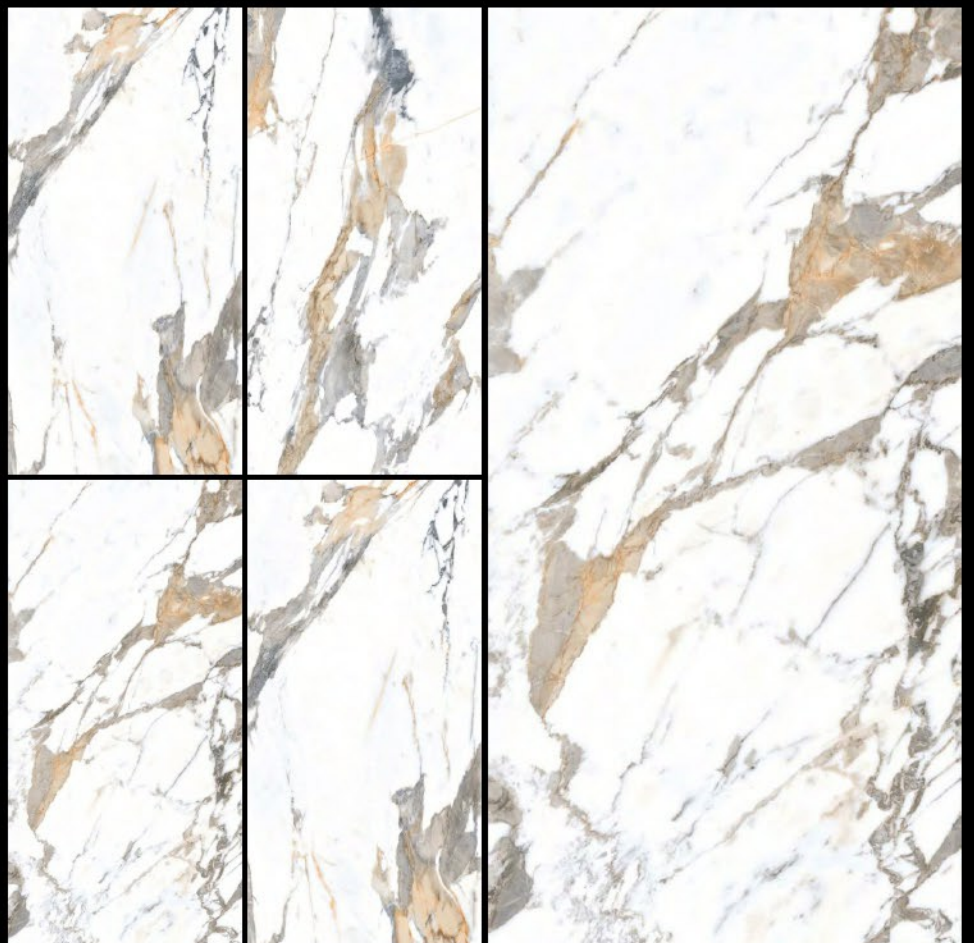

9.5 MM

RANDOM

3

ATLAS

SIZE

600 X 1200 MM

FINISH

CARVING