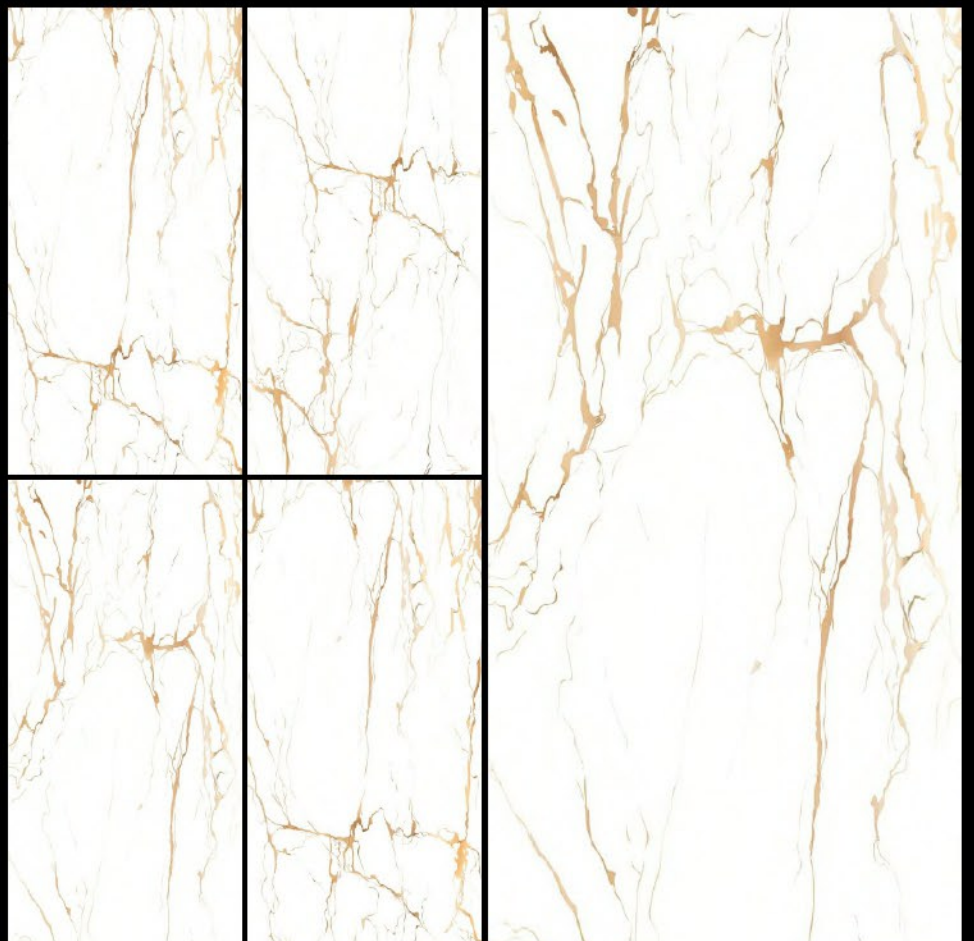

ARTISTIC SATVARIO

SIZE

600 X 1200 MM

FINISH

CARVING

THICKNESS

9.5 MM

RANDOM

3