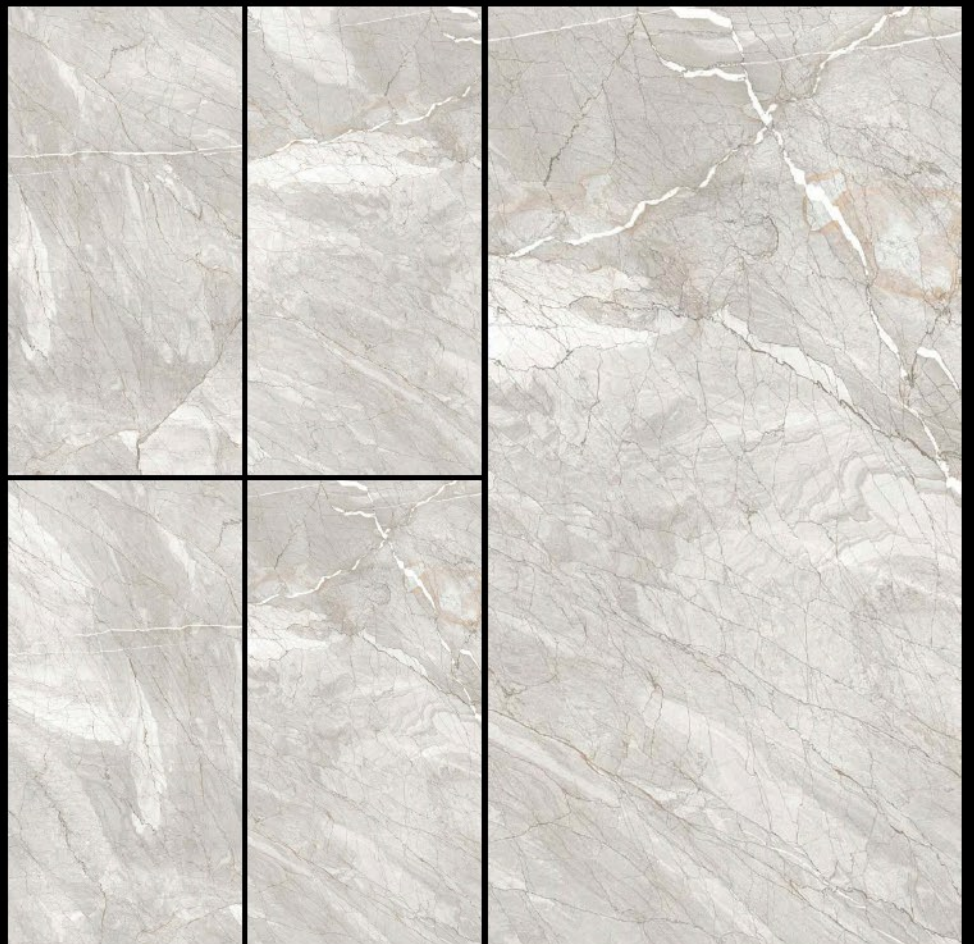

9.5 MM

RANDOM

4

CENTRALIA

SIZE

600 X 1200 MM

FINISH

CARVING