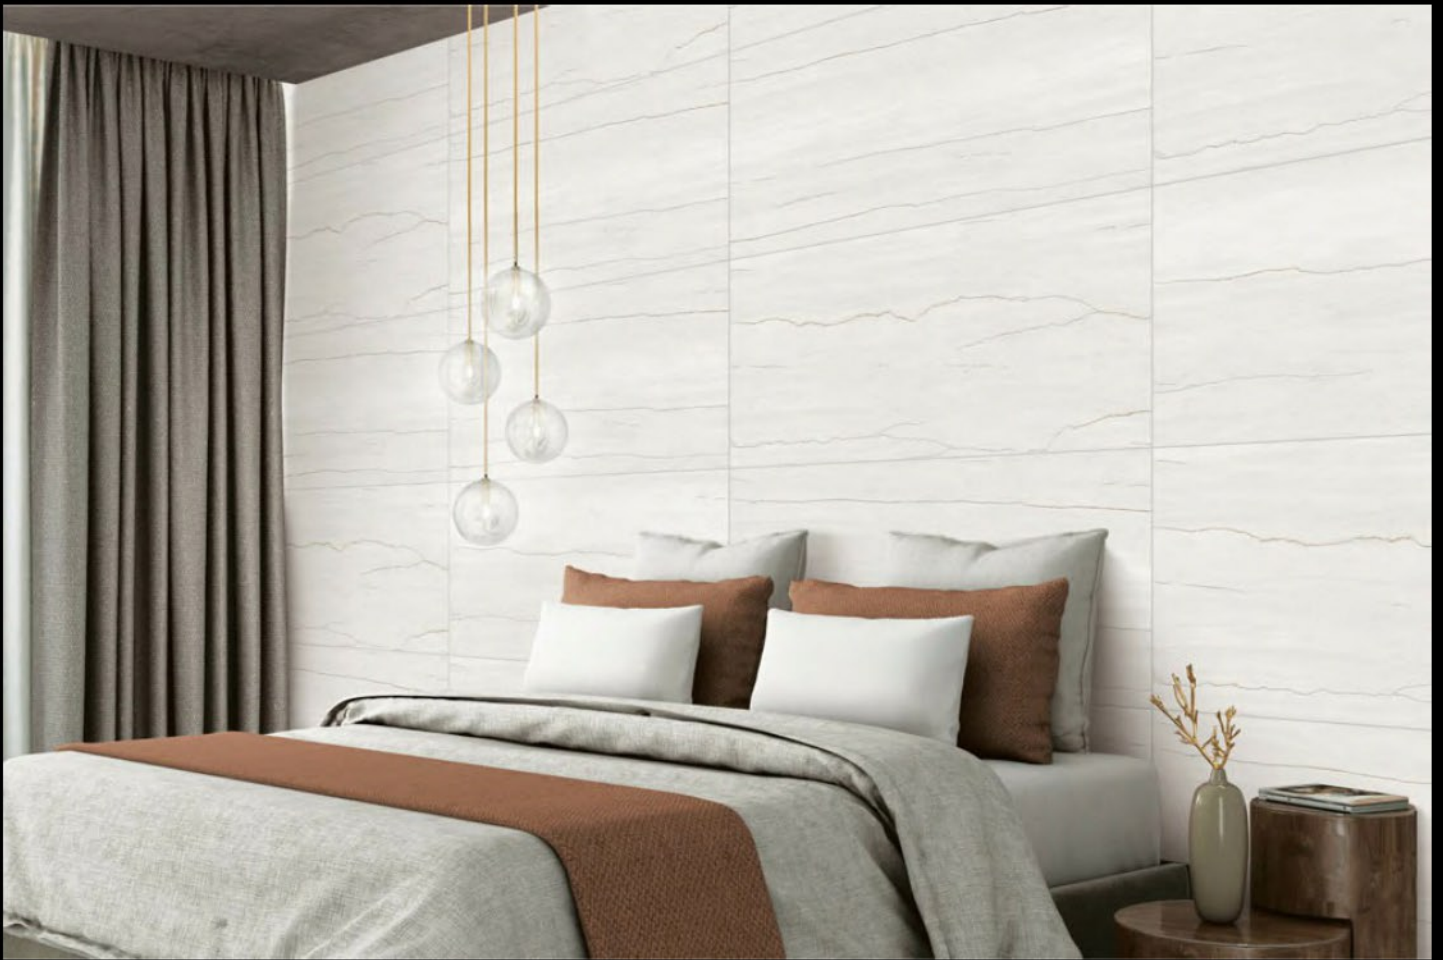

FRANKFURT GR

SIZE
600 X 1200 MM

FINISH
CARVING

THICKNESS
9.5 MM

RANDOM
3