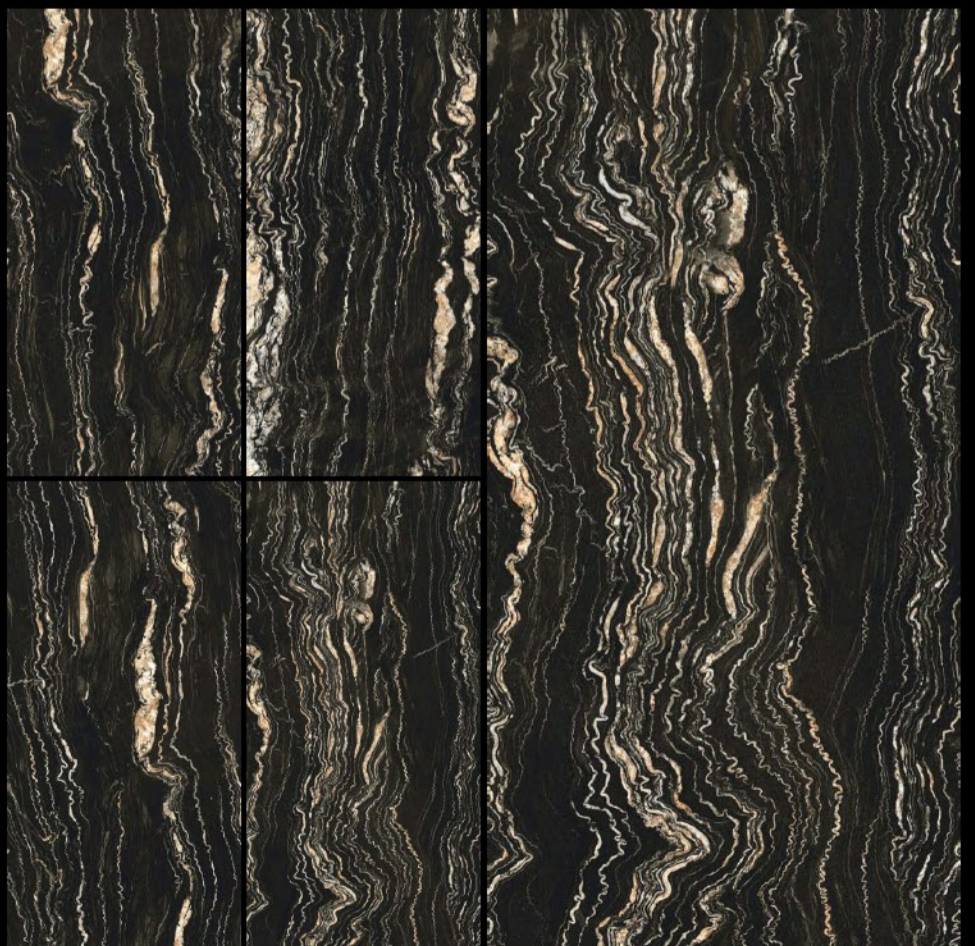

CARVING

THICKNESS

9.5 MM

RANDOM

4

AXIS NATURAL

SIZE

600 X 1200 MM