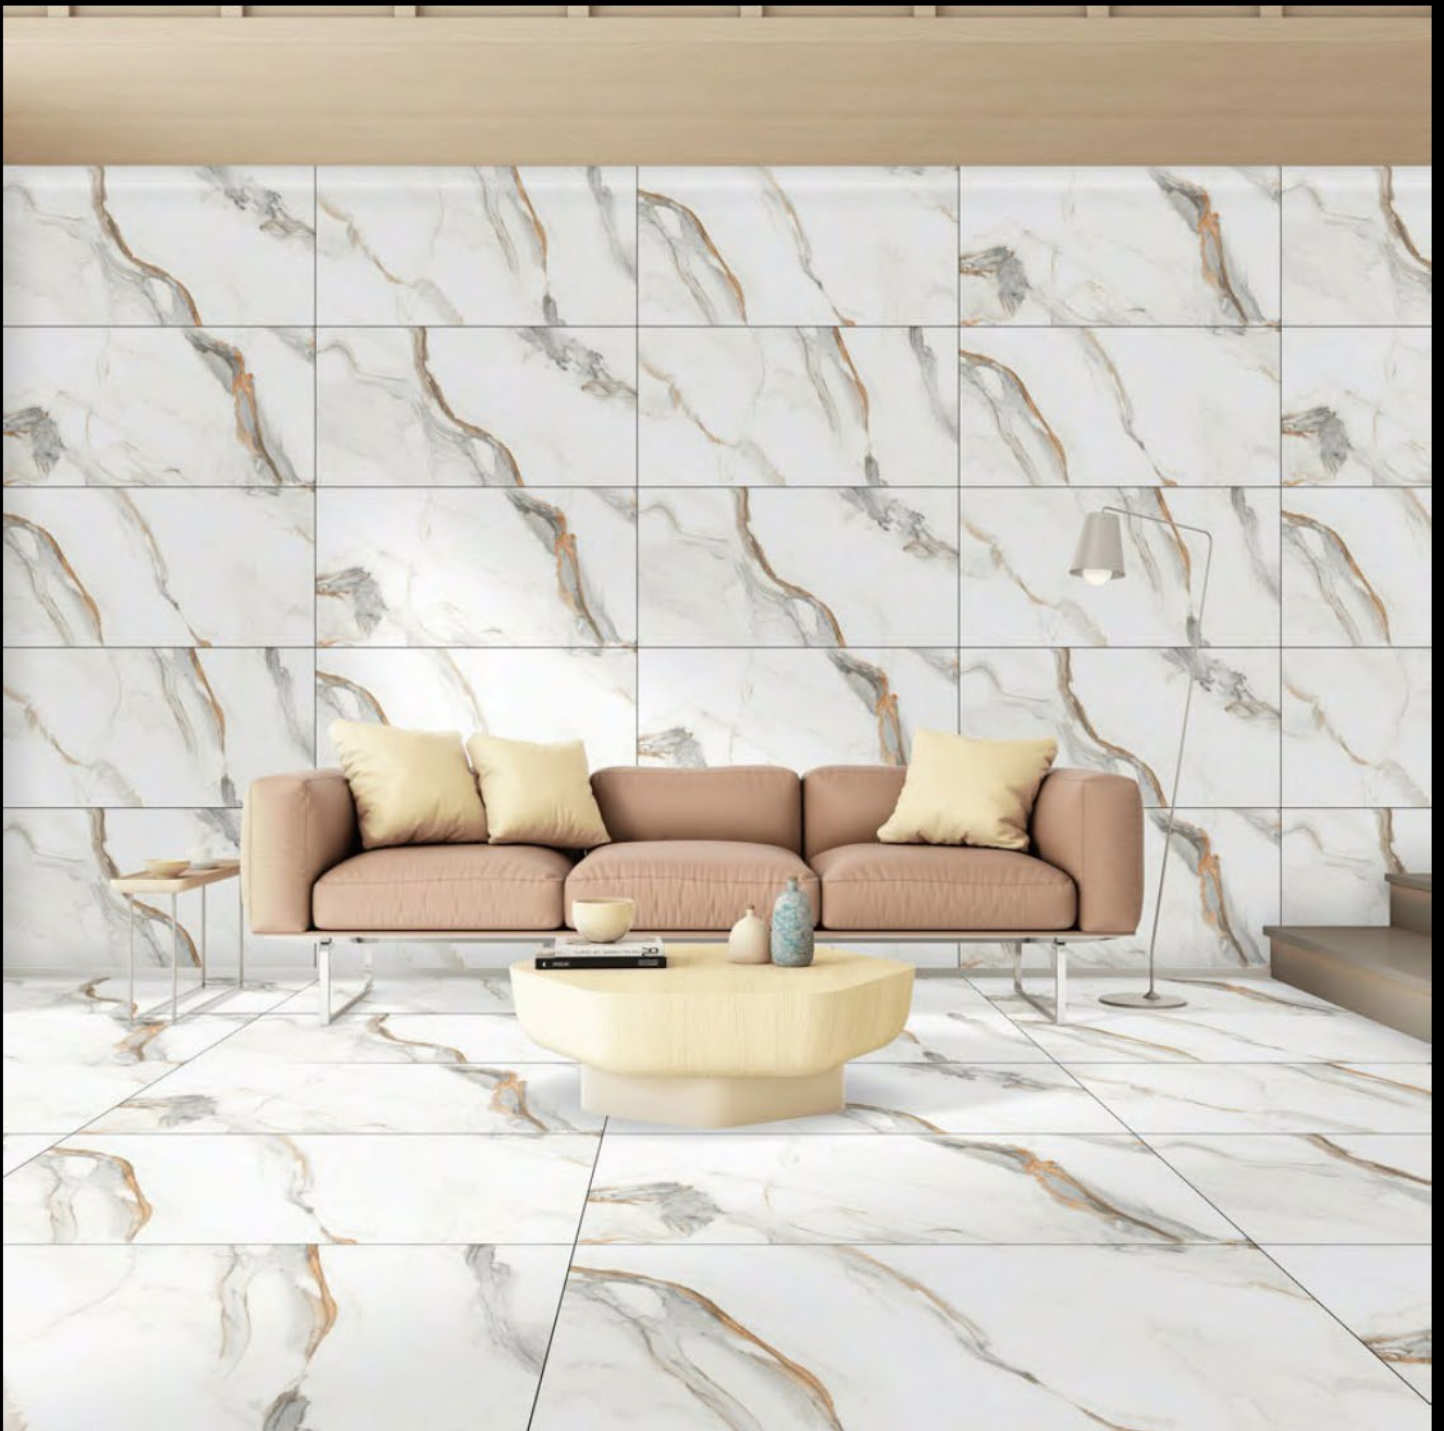

FINISH

CARVING

THICKNESS

9.5 MM

RANDOM

2

CALCUTTA ORO

SIZE