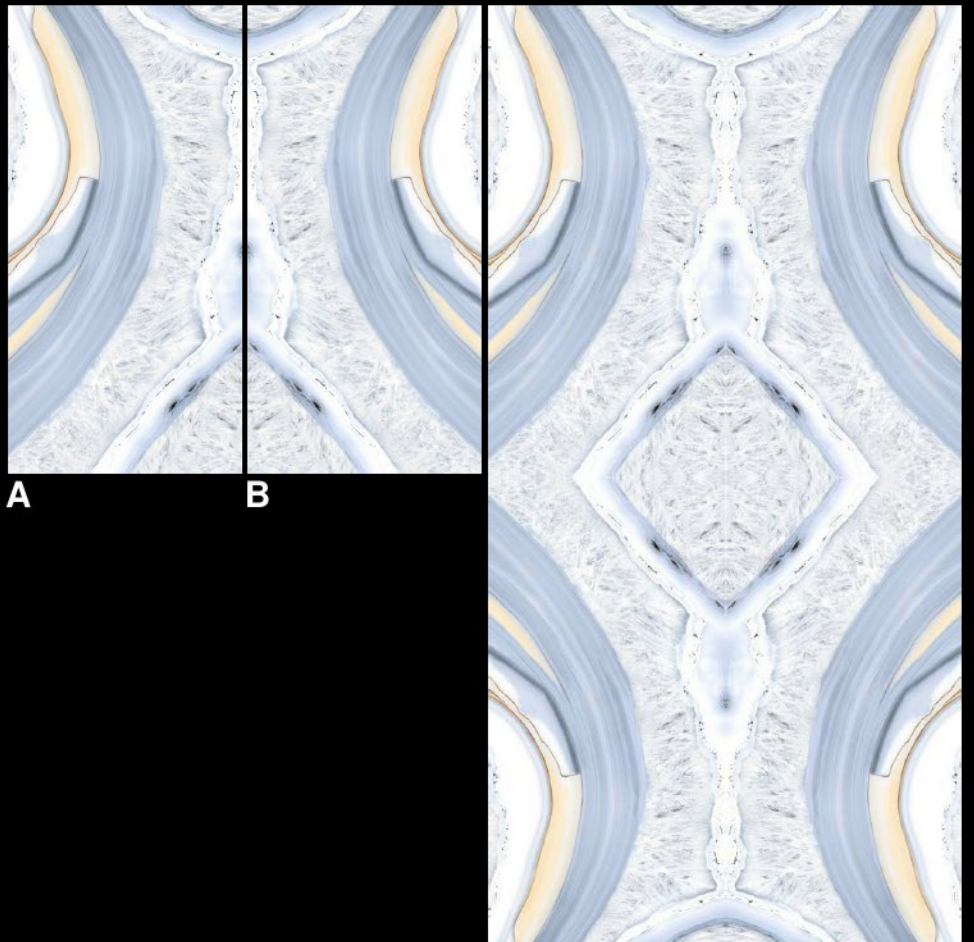

FINISH

GLOSSY

THICKNESS

9.5 MM

RANDOM

2

BLUE WAVE

SIZE
600 X 1200 MM