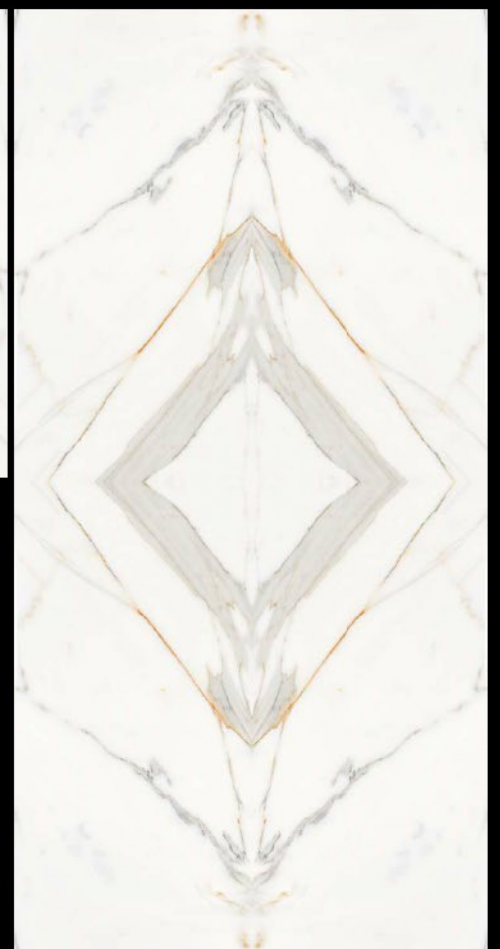

CALCATA ELITE

SIZE
600 X 1200 MM

FINISH
GLOSSY

THICKNESS
9.5 MM

RANDOM
2

A

B