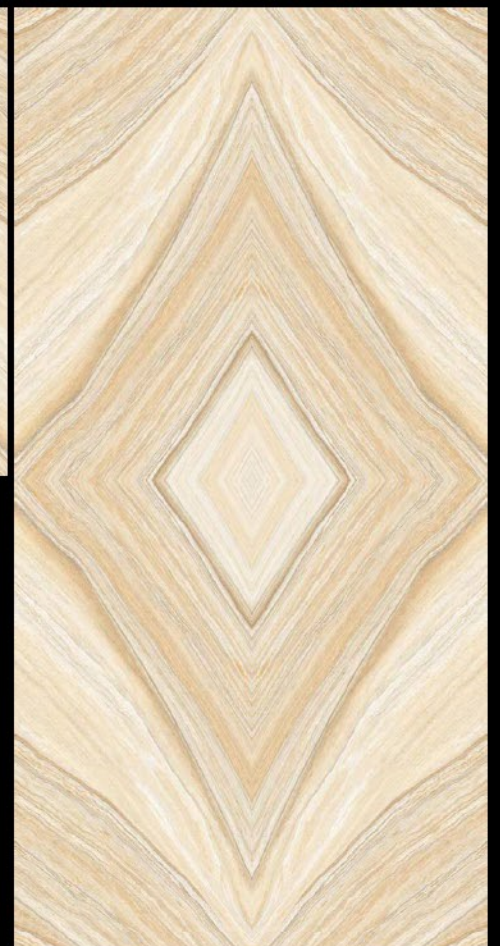

TORRENT IVORY

SIZE
600 X 1200 MM

FINISH
GLOSSY

THICKNESS
9.5 MM

RANDOM

2

A

B