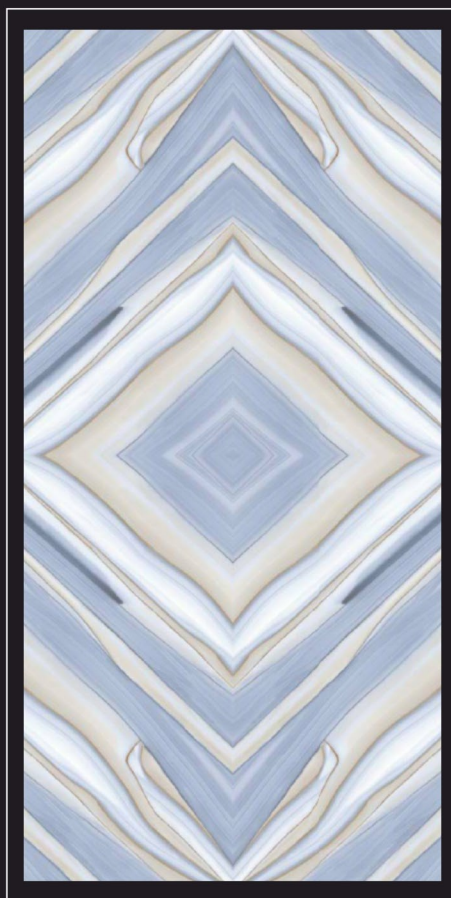

2023

Collection

UNICO[®]
TILES

Grow Together with Clay Creations

600X1200^{MM}

GLAZED PORCELAIN TILES
WITH DIGITAL PRINT

ALPHA ONYX

SIZE
600 X 1200 MM