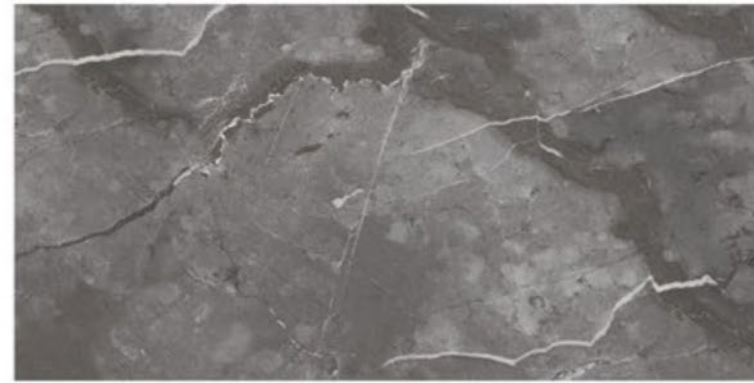

GLAZED VITRIFIED TILES

EASY CLEANING

ECO FRIENDLY

QUICK &
EASY APPLICATION

SOAP NERO

300 X 600 MM

GLOSSY FACE.08

300 X 600 MM