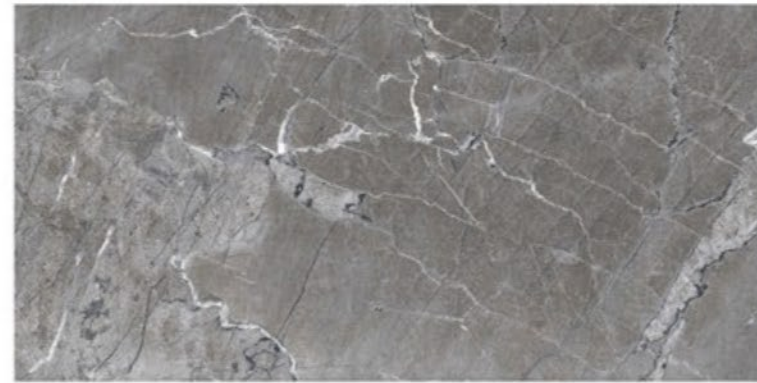

GLAZED VITRIFIED TILES

EASY CLEANING

ECO FRIENDLY

QUICK &
EASY APPLICATION

OSSIDO GREY

300 X 600 MM

GLOSSY FACE.14