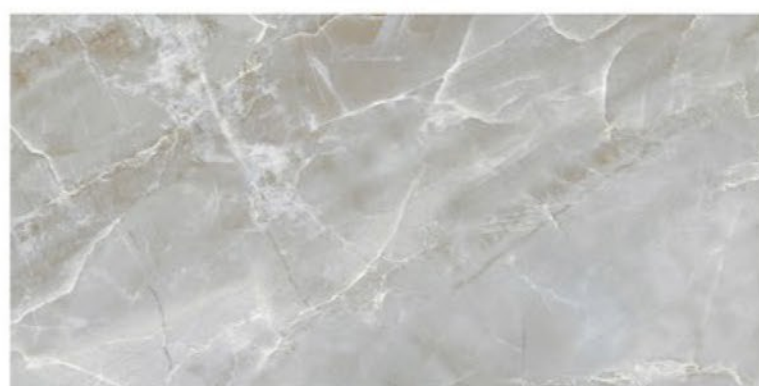

ANETO GREY

Aneto
collection