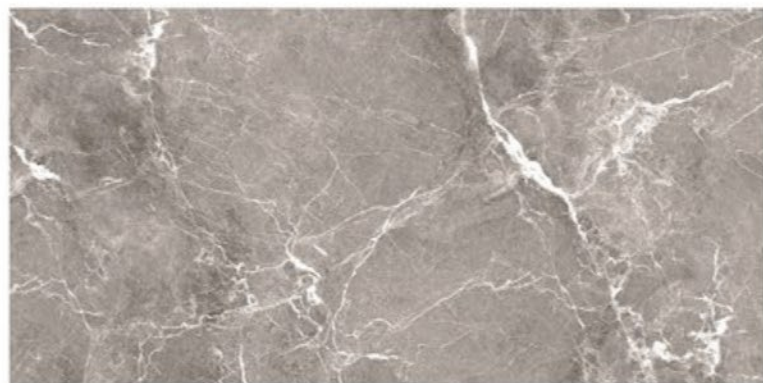

DAYTONA BROWN

Daytona

---

collection