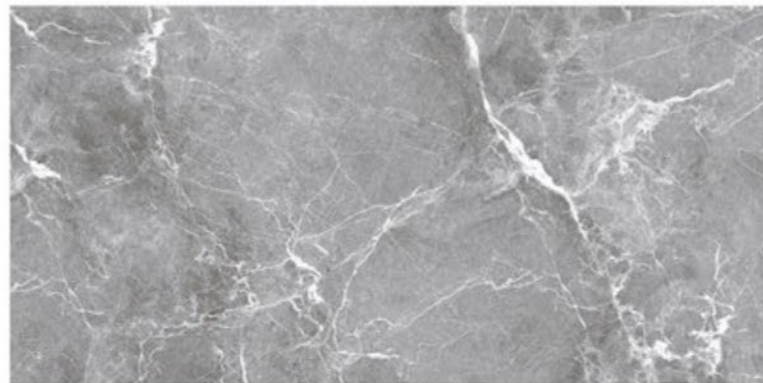

300 X 600 MM

GLOSSY FACE.12

300 X 600 MM

EASY CLEANING

ECO FRIENDLY

QUICK & EASY APPLICATION

CAESAR GREY

DAYTONA LIGHT