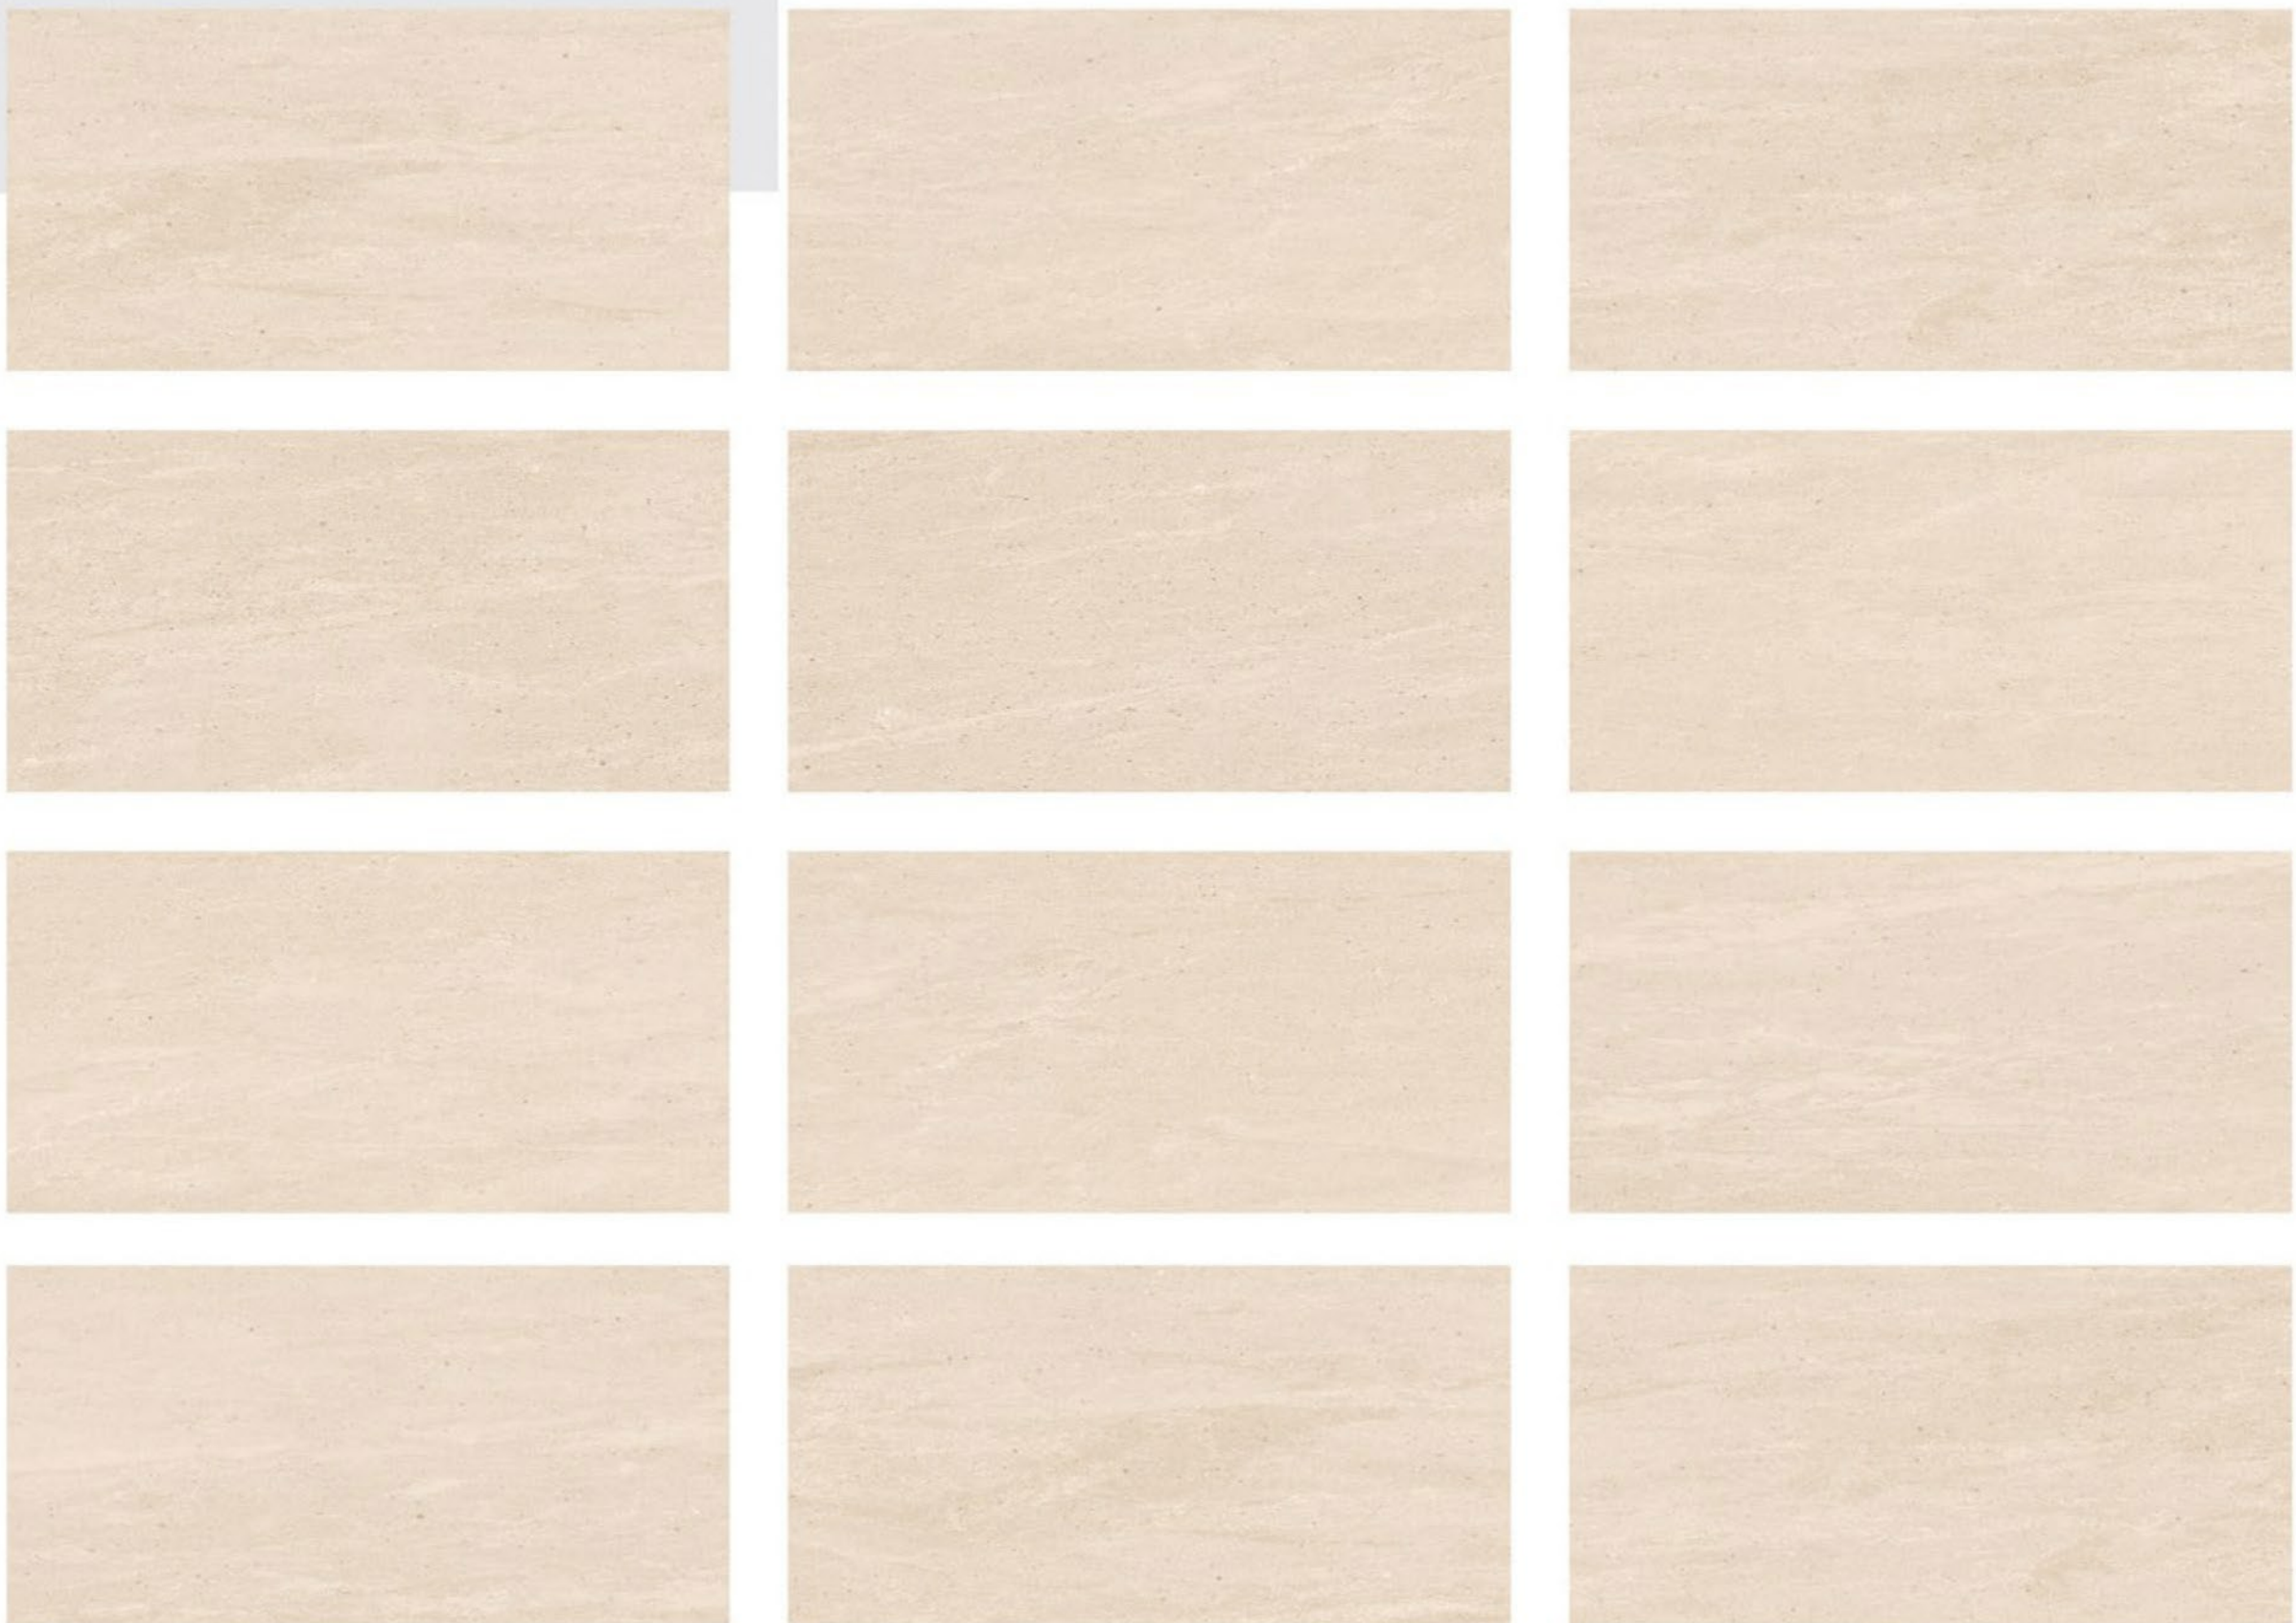

Avorio
collection

GLAZED VITRIFIED TILES

EASY CLEANING

ECO FRIENDLY

QUICK &
EASY APPLICATION

AVORIO BEIGE

300 X 600 MM

GLOSSY FACE.12