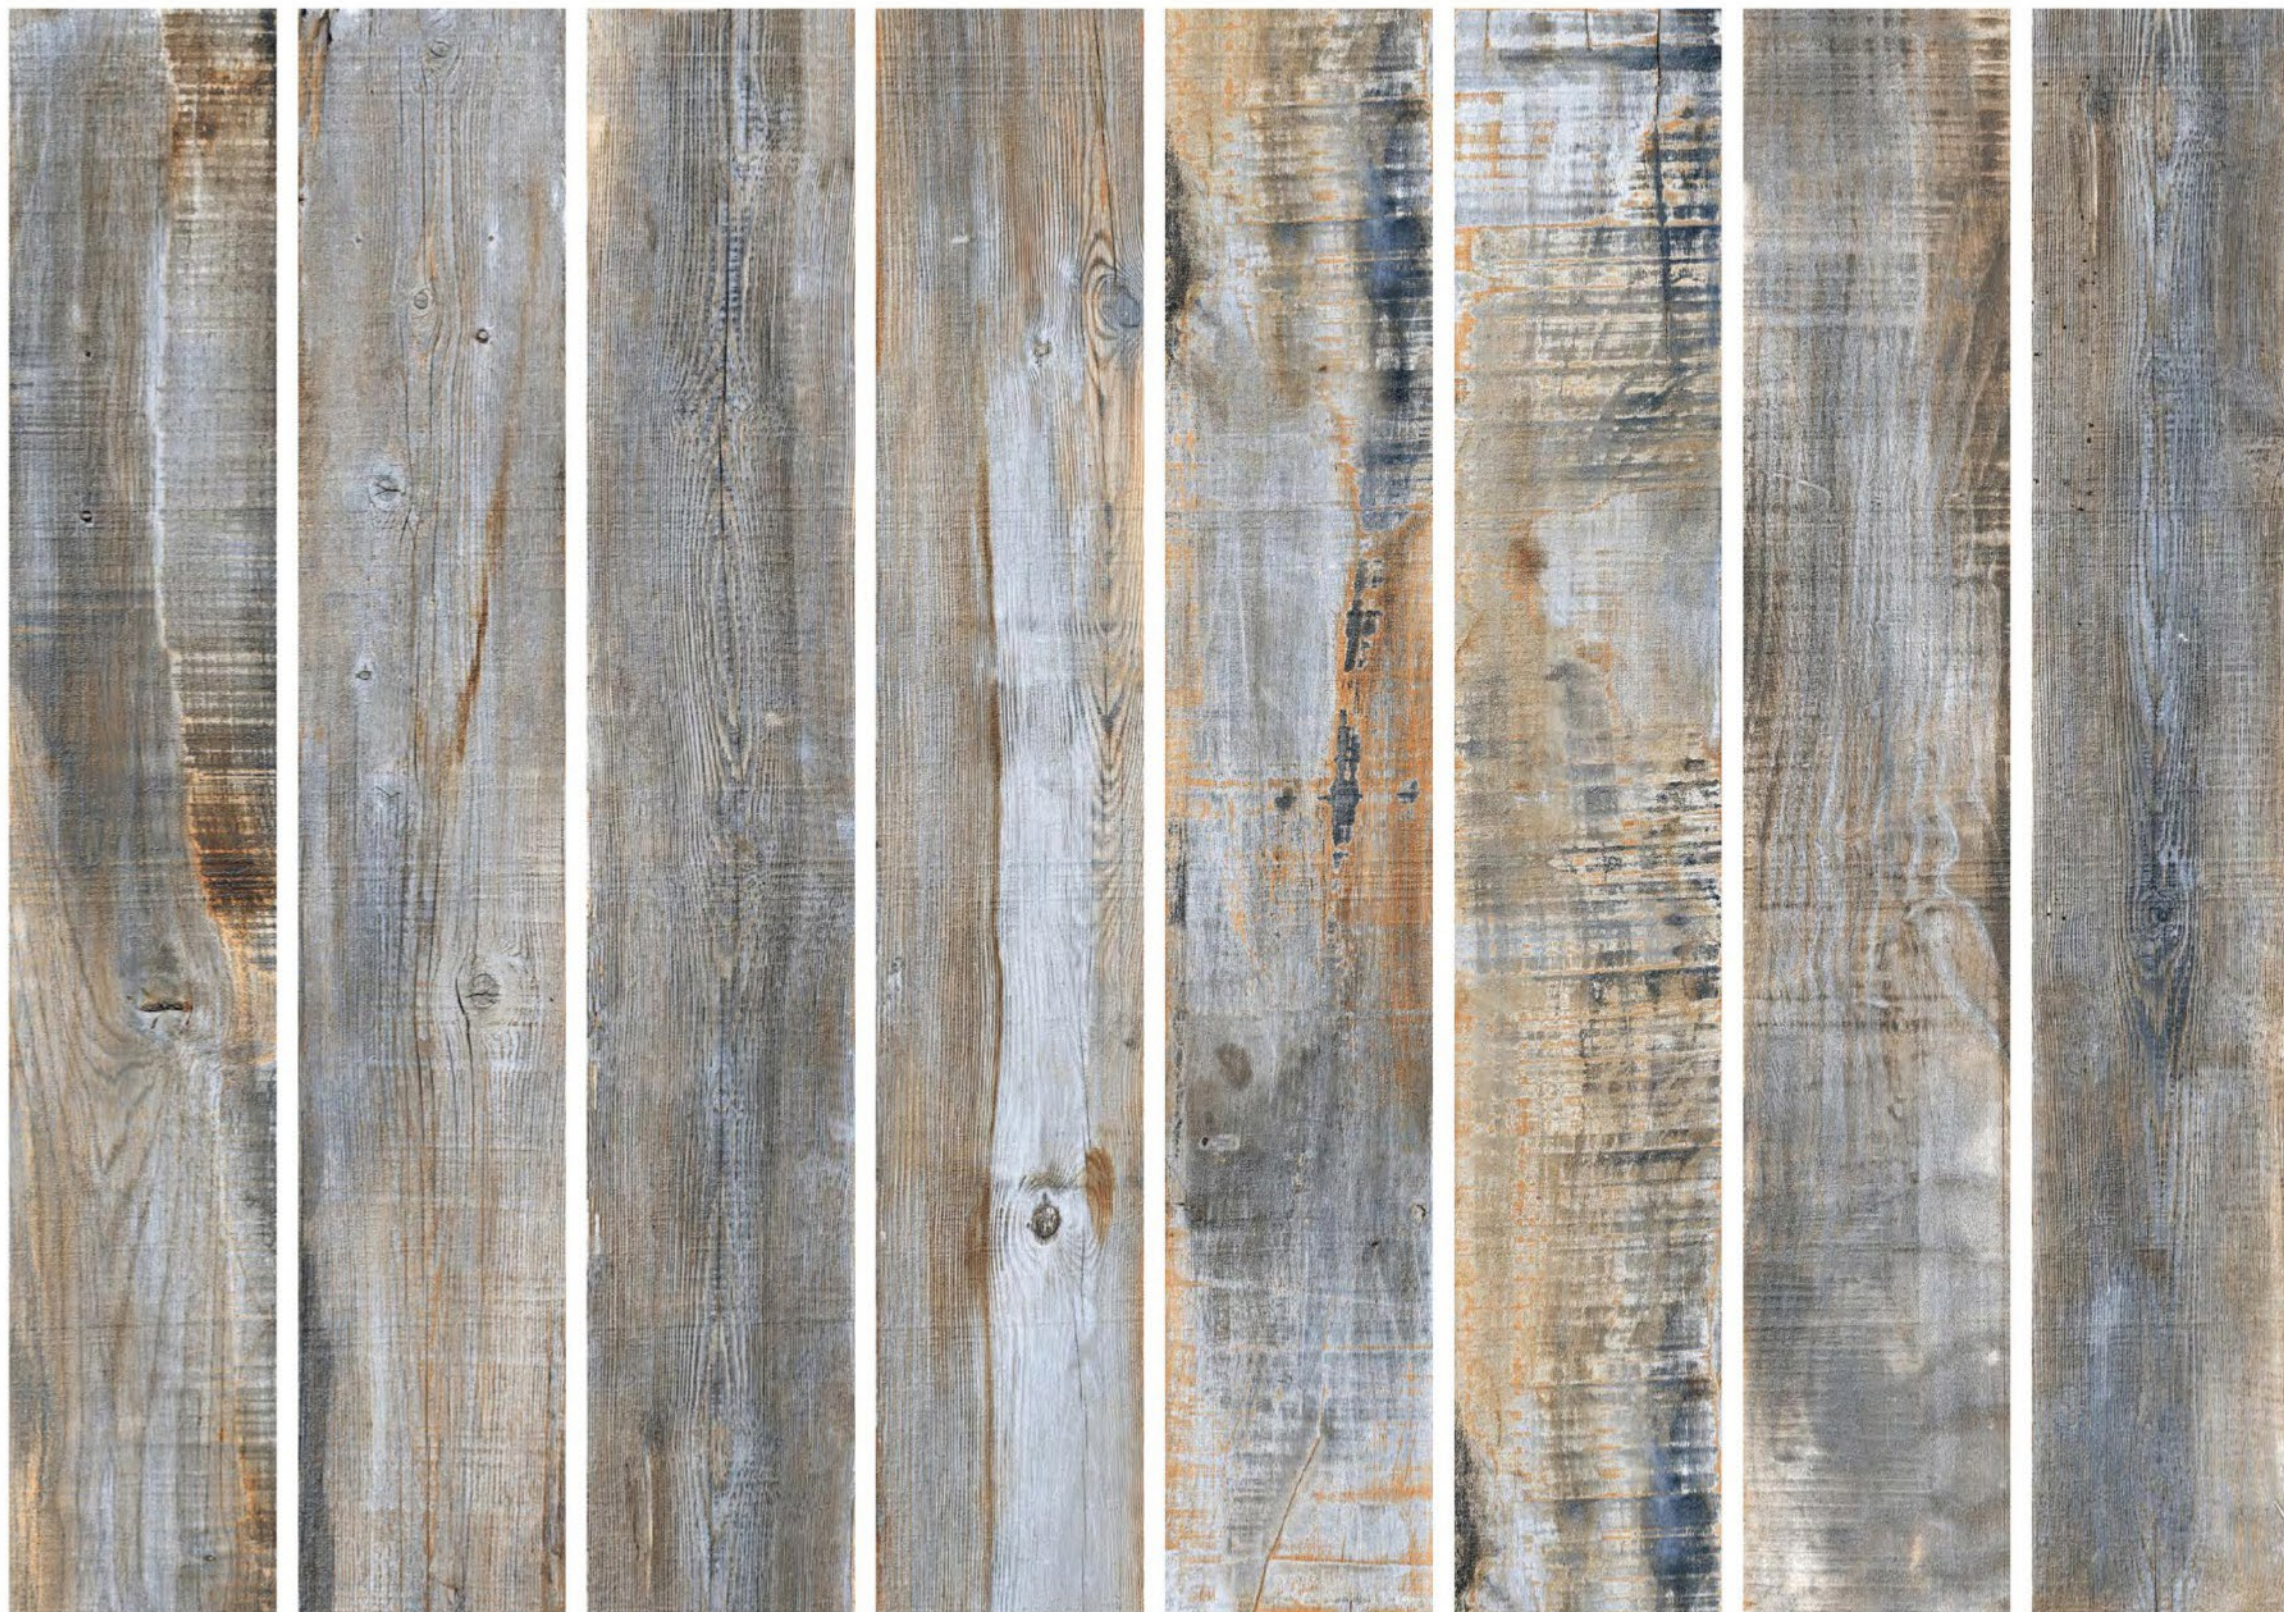

BIRCHWOOD

BIRCHWOOD ANCIENT

200X1200MM / 20X120CM

RANDOMS

08

THICKNESS

9MM

FINISH

MATT RELIEF

V2