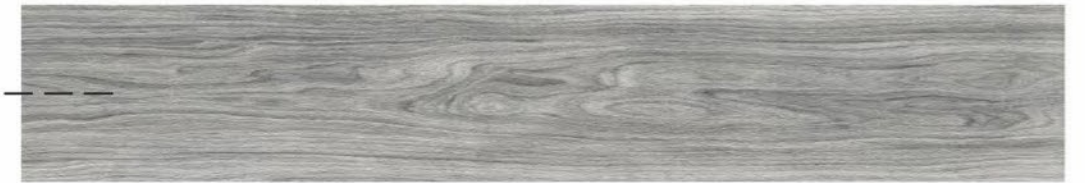

MATT RELIEF

V2

**MADEIRA BIANCO**

**MADERA LIGHT GREY**

**MADEIRA DARK GREY**

**MADEIRA OAK**

**MADEIRA PINE**

**MADEIRA TEAK**