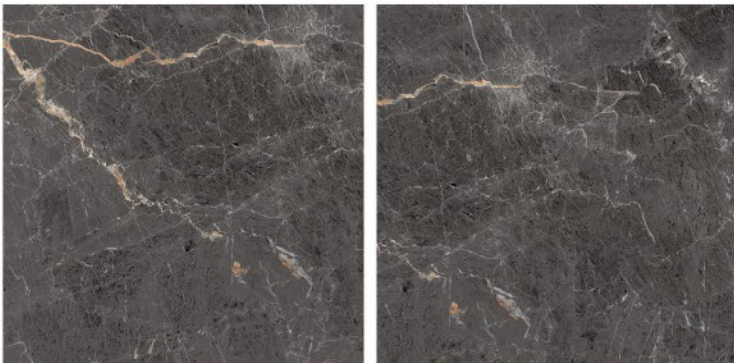

RANDOM

SP. COLOUR

1200 x 1200 mm

AQUAMARINA

RANDOM

SP. COLOUR

1200 x 1200 mm

CONCEPT OF BRECCIA AURORA

1200 x 1200 mm

BRECCIA AURORA

1200 x 1200

RANDOM

HG
HIGH GLOSS

1200 x 1200 mm

OSIRIS GREY

RANDOM