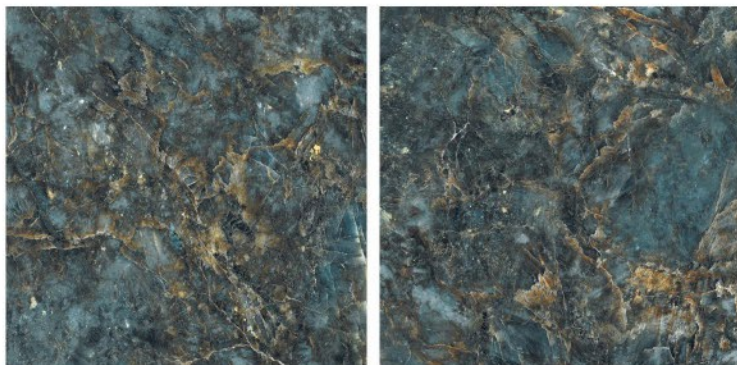

RANDOM

SP. COLOUR

1200 x 1200 mm

AQUAMARINA

RANDOM

SP. COLOUR

1200 x 1200 mm

CONCEPT OF BRECCIA AURORA