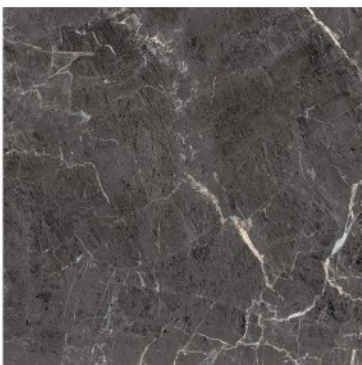

RANDOM

SP. COLOUR

1200 x 1200 mm

AQUAMARINA

RANDOM

SP. COLOUR

1200 x 1200 mm

CONCEPT OF BRECCIA AURORA

1200 x 1200 mm

BRECCIA AURORA

1200 x 1200

RANDOM

HG
HIGH GLOSS

1200 x 1200 mm

OSIRIS GREY

RANDOM