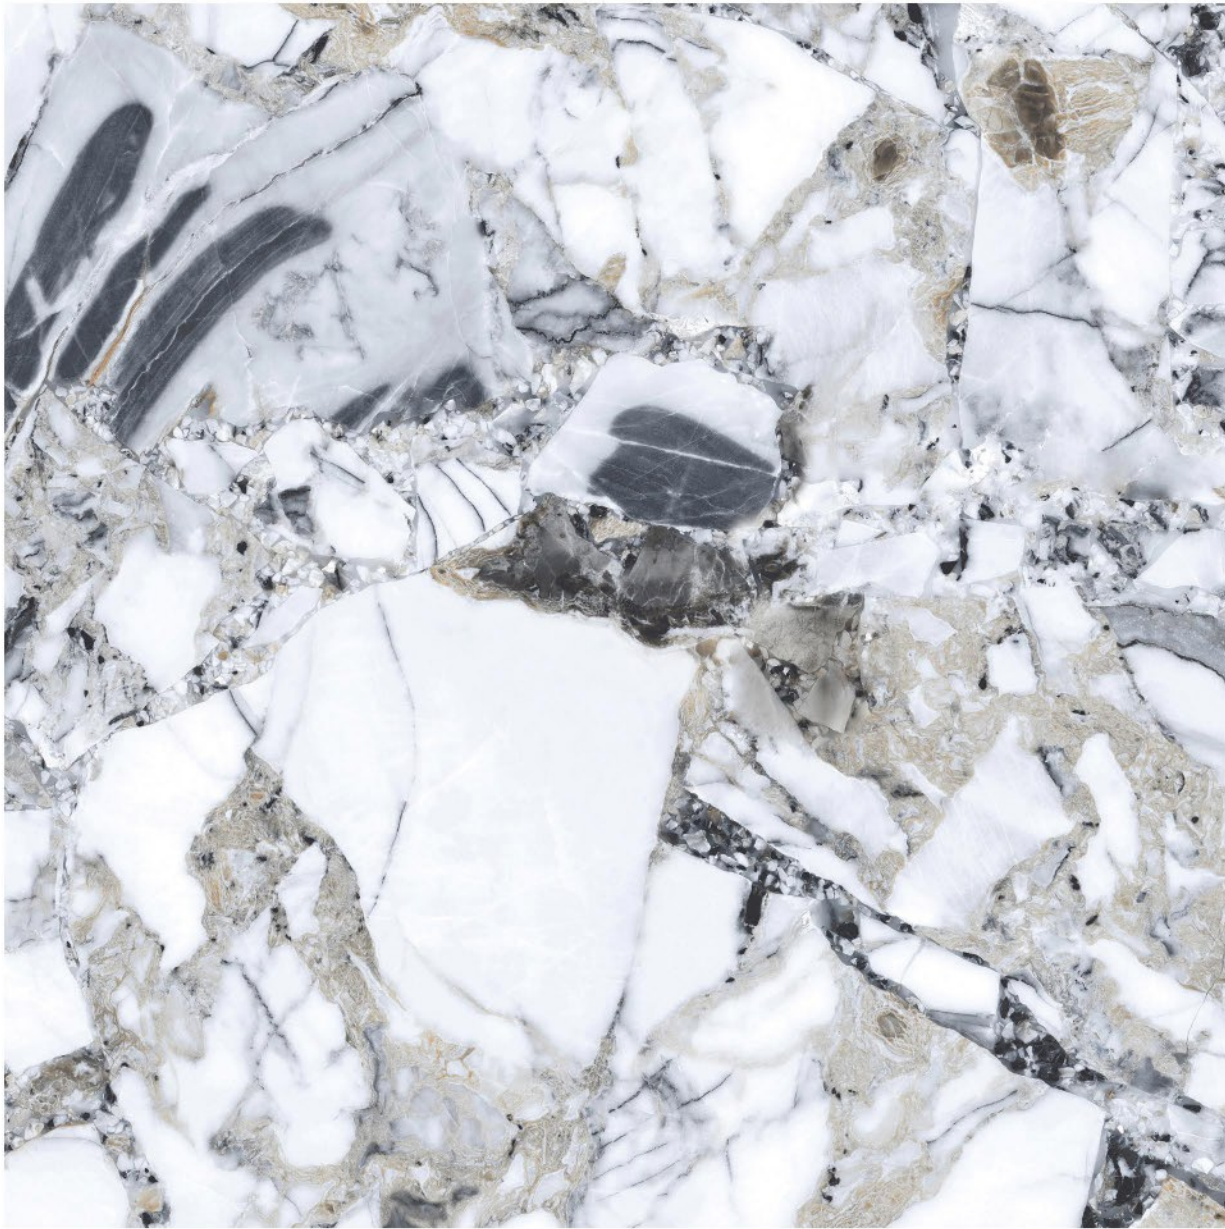

1200 x 1200 mm

MAKARANI WHITE